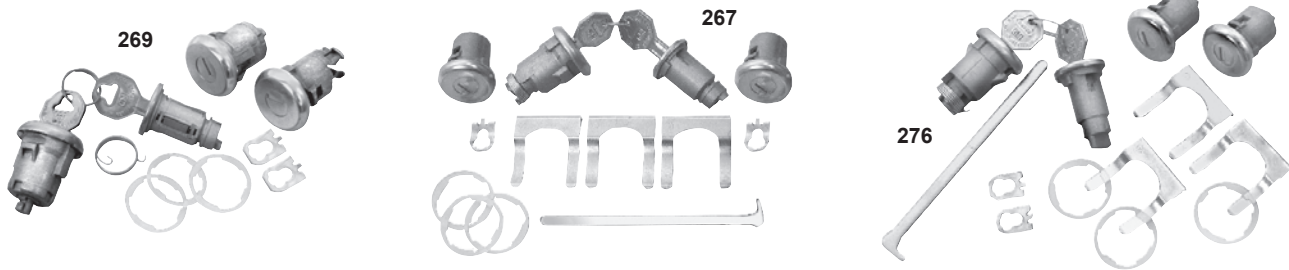

Ignition & Door Lock Kits

158	1962-65	Octagon	MSRP \$12.00 kit
158A	1962-65	Original	MSRP \$15.00 kit
100	1966-67	Later	MSRP \$14.00 kit
100A	1966-67	Original	MSRP \$19.00 kit
101	1968	Later	MSRP \$19.00 kit
101A	1968	Original	MSRP \$20.00 kit
102	1969-78	Later	MSRP \$19.00 kit

Ignition Locks

143A	1962-65	Original	MSRP \$54.00 kit
104	1966-67	Later	MSRP \$30.00 kit
104A	1966-67	Original	MSRP \$37.00 kit
105	1968	Later	MSRP \$37.00 kit
105A	1968	Original	MSRP \$45.00 kit
106	1969-78	Later	MSRP \$37.00 kit

Ign., Door & Trunk Kits

269	1962	Original	MSRP \$55.00 kit
267	1964-65	Original	MSRP \$55.00 kit
276	1966-67	Original	MSRP \$55.00 kit

Glovebox

(Cylinder and keys ONLY. Case not included.)

169	1964-67	Later	MSRP \$25.00 kit
169A	1964-67	Original	MSRP \$34.00 kit
146	1968-69	Later	MSRP \$25.00 kit
183	1970-75	Later	MSRP \$30.00 kit