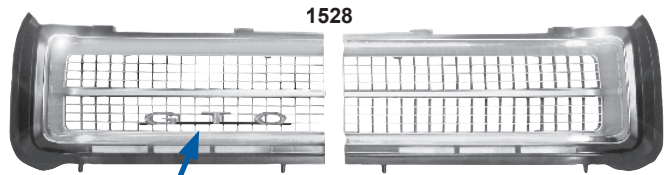

Grille & Components

1528

M1527