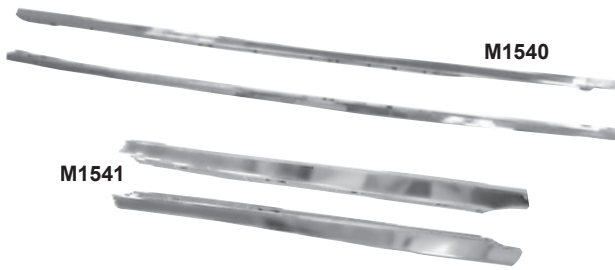

Reveal Moldings

M1540	1966-67	Front Door Ledge Reveal Moldings	MSRP $145.00 pr
M1541	1966-67	Quarter Ledge Reveal Moldings	MSRP $92.00 pr