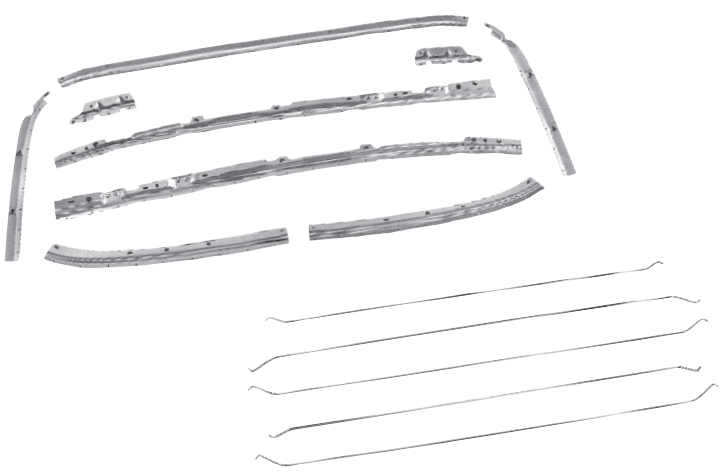

1530	1965-67	Hood Scoop Insert	MSRP \$114.00 ea
1531	1968-70	Hood Scoop Inserts	MSRP \$114.00 pr

Scoop Inserts

Hood Hinges

1701A	1964-67	Hood Hinge RH	MSRP \$62.00 ea
1701B	1964-67	Hood Hinge LH	
1520	1968-72	Hood Hinge RH	MSRP \$69.00 ea
1521	1968-72	Hood Hinge LH	

1518	1965-67	Hood Latch Assembly	MSRP \$64.00 ea
1519	1968-69	Hood Latch Assembly	MSRP \$60.00 ea

Hood Latches

1569	New	1968-69	Inner Roof Bracket Kit	MSRP \$229.00 set
------	-----	---------	------------------------	--------------------------