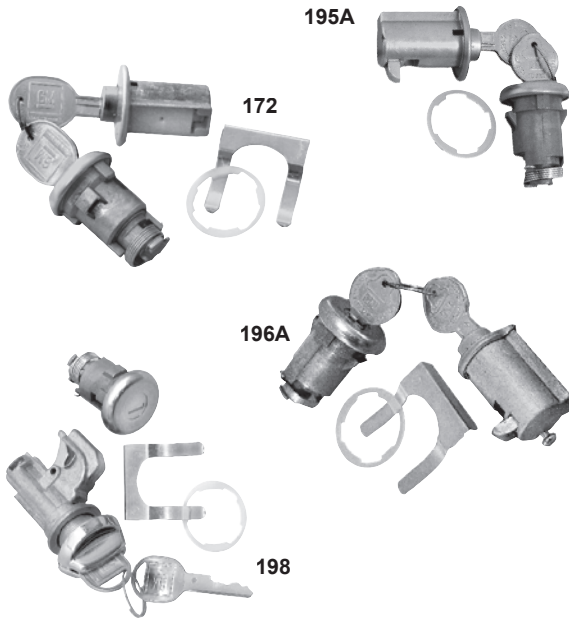

Ignition Locks

143A	1962-65	Original	MSRP \$54.00 kit
104	1966-67	Later	MSRP \$30.00 kit
104A	1966-67	Original	MSRP \$37.00 kit
105	1968	Later	MSRP \$37.00 kit
105A	1968	Original	MSRP \$45.00 kit
106	1969-78	Later	MSRP \$37.00 kit

Ign., Door & Trunk Kits

269	1962	Original	MSRP \$55.00 kit
267	1964-65	Original	MSRP \$55.00 kit
276	1966-67	Original	MSRP \$55.00 kit

Glovebox

(Cylinder and keys ONLY. Case not included.)

169	1964-67	Later	MSRP \$25.00 kit
169A	1964-67	Original	MSRP \$34.00 kit
146	1968-69	Later	MSRP \$25.00 kit
183	1970-75	Later	MSRP \$30.00 kit

Trunk & Glovebox Kits

(Cylinder and keys ONLY. Case not included.)

195	1962	Later	MSRP \$39.00 kit
195A	1962	Original	MSRP \$45.00 kit
172	1963-65	Later	MSRP \$37.00 kit
172A	1963-65	Original	MSRP \$42.00 kit
196	1966-67	Later	MSRP \$39.00 kit
196A	1966-67	Original	MSRP \$50.00 kit
198	1970-75	Later	MSRP \$40.00 kit

Trunk Locks

112	1963-65	Later	MSRP \$19.00 kit
112A	1963-65	Original	MSRP \$22.00 kit
113	1966-67	Later	MSRP \$19.00 kit
113A	1966-67	Original	MSRP \$22.00 kit

Trunk Kits

Kits come complete with lock, keys, spring, shaft, bracket, & gasket. (non-GM keys)