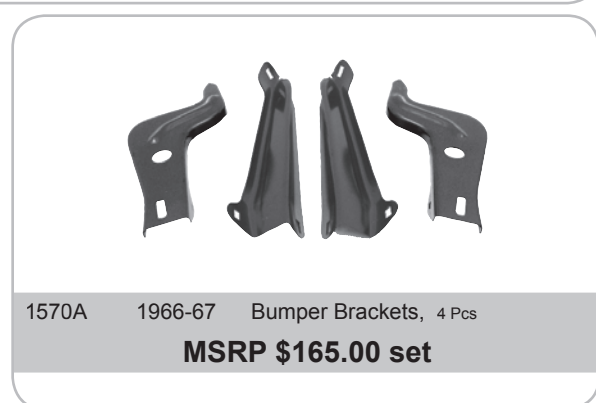

Front Valance