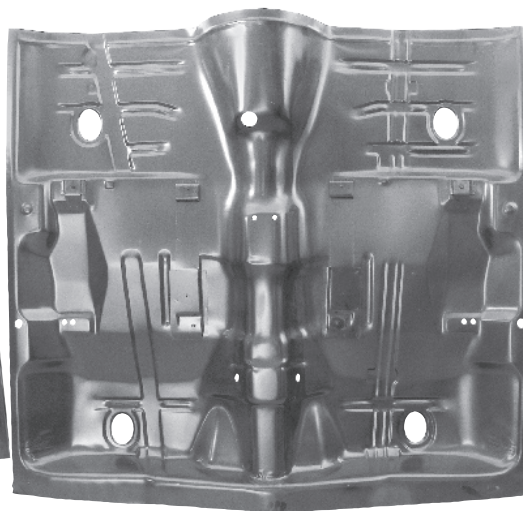

Floor Pans

1462J

1462K

1462L

1462J		1964-67	Floor Pan - Full RH	MSRP \$127.00 ea
1462K		1964-67	Floor Pan - Full LH	MSRP \$127.00 ea
1462L		1968-72	Seat Floor Pan - Rear	MSRP \$137.00 ea

1462

Underside View

1462	New	1968-72*	"A" Body Full Floor Pan	MSRP \$459.00 ea
1462Z	New	1968-72*	"A" Body Full Floor Pan With Rear Seat Pan	Coming Soon!

Wholesale Only MSRP not including Taxes, Shipping and Handling. MSRP are subject to change without notice