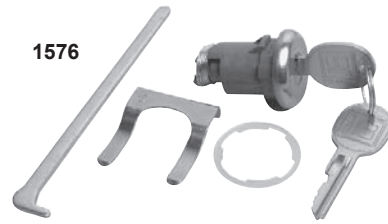

Ign., Door & Trunk Kits

269	1962	Original	MSRP \$55.00 kit
267	1964-65	Original	MSRP \$55.00 kit
276	1966-67	Original	MSRP \$55.00 kit

Glovebox

(Cylinder and keys ONLY. Case not included.)

169	1964-67	Later	MSRP \$25.00 kit
169A	1964-67	Original	MSRP \$34.00 kit
146	1968-69	Later	MSRP \$25.00 kit
183	1970-75	Later	MSRP \$30.00 kit

Trunk & Glovebox Kits

(Cylinder and keys ONLY. Case not included.)

195	1962	Later	MSRP \$39.00 kit
195A	1962	Original	MSRP \$45.00 kit
172	1963-65	Later	MSRP \$37.00 kit
172A	1963-65	Original	MSRP \$42.00 kit
196	1966-67	Later	MSRP \$39.00 kit
196A	1966-67	Original	MSRP \$50.00 kit
198	1970-75	Later	MSRP \$40.00 kit

Trunk Locks

112	1963-65	Later	MSRP \$19.00 kit
112A	1963-65	Original	MSRP \$22.00 kit
113	1966-67	Later	MSRP \$19.00 kit
113A	1966-67	Original	MSRP \$22.00 kit

Trunk Kits

Kits come complete with lock, keys, spring, shaft, bracket, & gasket. (non-GM keys)