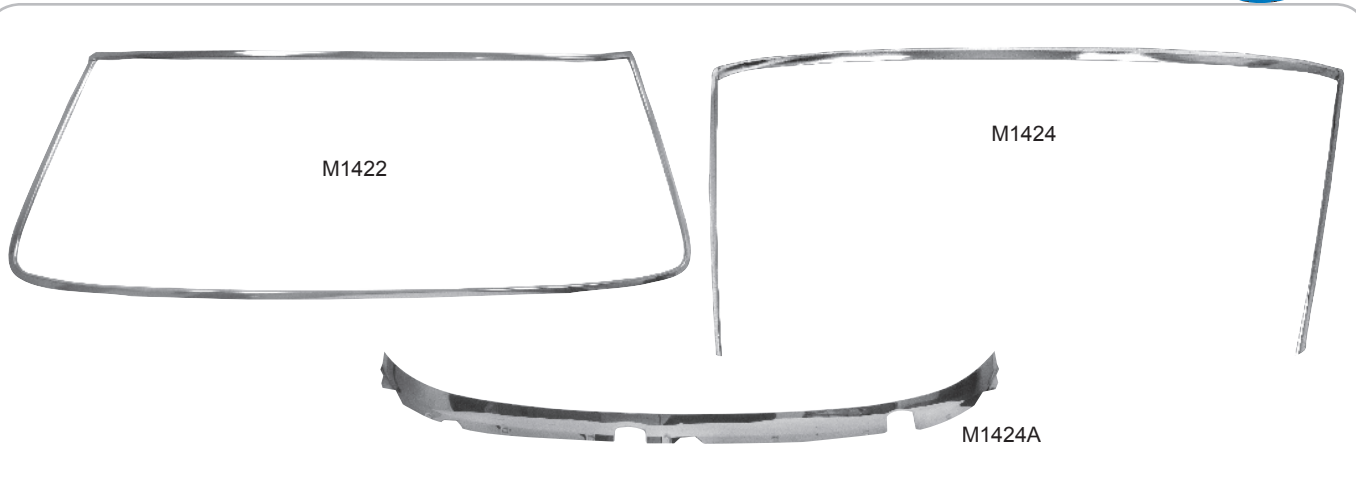

Wholesale Only MSRP not including Taxes, Shipping and Handling. MSRP are subject to change without notice

M1422	1964-65	Windshield Moldings, 5 pcs	MSRP $267.00 set
M1423	1966-67	Windshield Moldings, 5 pcs	MSRP $267.00 set
M1424	1968-72	Windshield Moldings, 3 pcs	MSRP $120.00 set
M1424A	1968-72	Windshield Molding Lower	MSRP $212.00 ea

Windshield Moldings