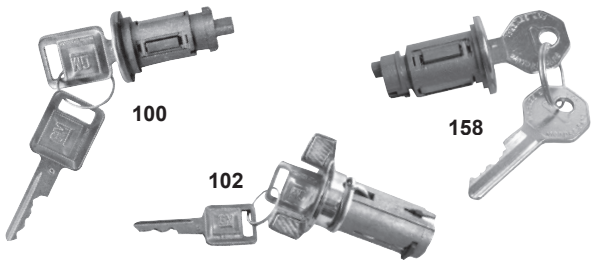

158	1962-65	Octagon	MSRP $12.00 kit
158A	1962-65	Original	MSRP $15.00 kit
100	1966-67	Later	MSRP $14.00 kit
100A	1966-67	Original	MSRP $19.00 kit
101	1968	Later	MSRP $19.00 kit
101A	1968	Original	MSRP $20.00 kit
102	1969-78	Later	MSRP $19.00 kit

Ignition Locks