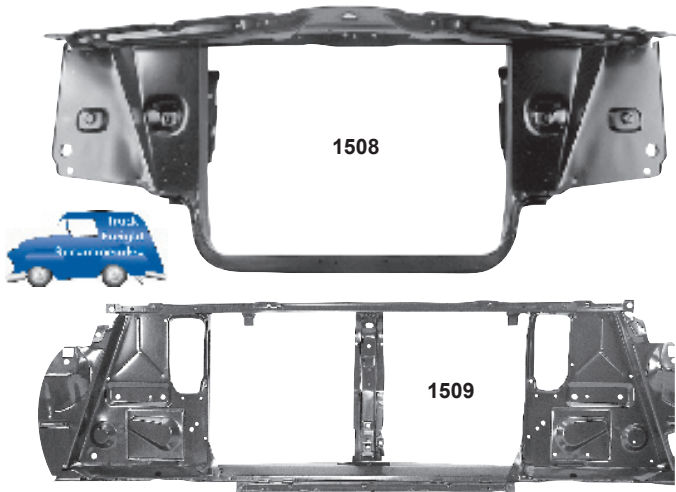

Wholesale Only MSRP not including Taxes, Shipping and Handling. MSRP are subject to change without notice

Radiator Supports

1508	1966-67	Radiator Support, O/S 3 Only, with or without A/C	MSRP $344.00 ea
1509	1968-70	Radiator Support	MSRP $265.00 ea