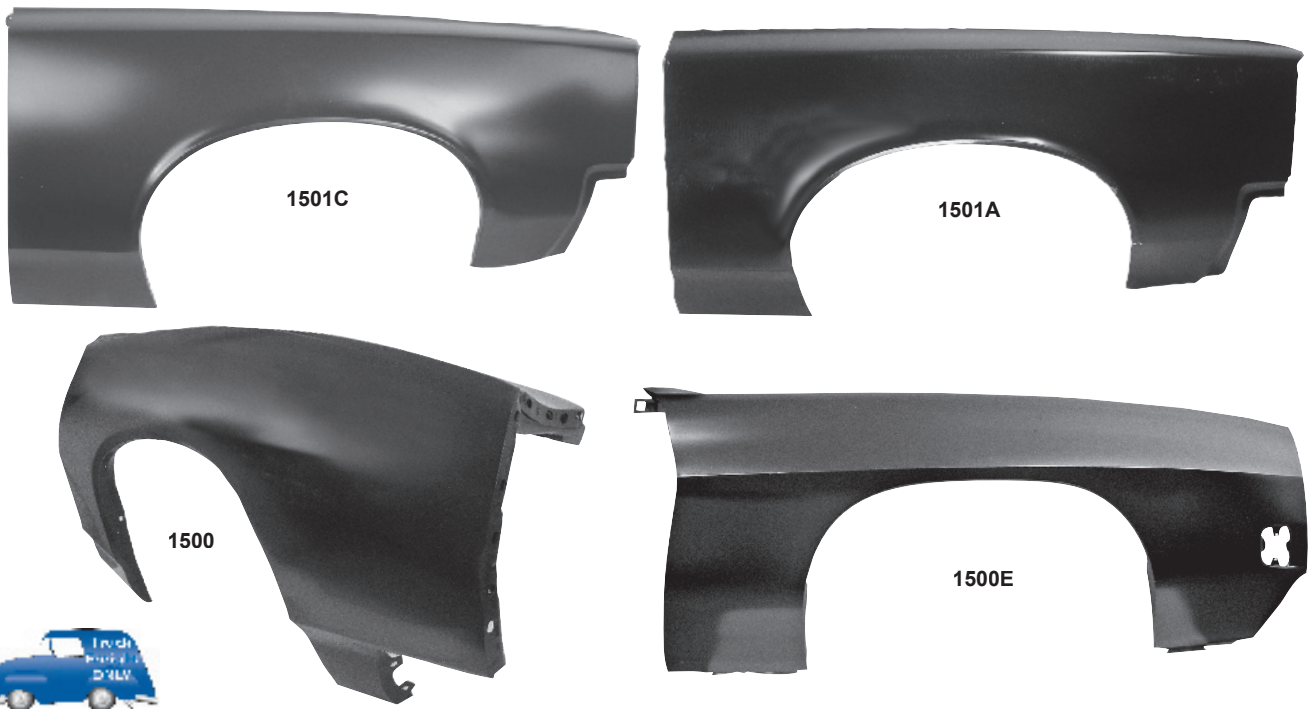

1529 1969* Front Valance
MSRP \$267.00 ea

www.goldenleafautomotive.com

ORDER LINE 1-866-640-1324

2009

FAX LINE 1-905-850-1722

Front Fenders

1501C	1966	Front Fender RH	MSRP \$574.00 ea
1501D	1966	Front Fender LH	MSRP \$574.00 ea
1501A	1967	Front Fender RH	MSRP \$574.00 ea
1501B	1967	Front Fender LH	MSRP \$574.00 ea
1500	1968-69	Front Fender RH	MSRP \$574.00 ea
1501	1968-69	Front Fender LH	MSRP \$574.00 ea
1500E	1970	Front Fender RH	MSRP \$574.00 ea
1500F	1970	Front Fender LH	MSRP \$574.00 ea