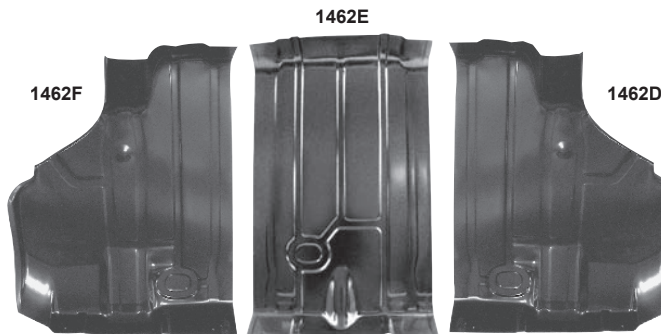

Gas Tank

T26 1970-72 Gas Tank w/o EEC
MSRP \$202.00 ea

Tank Brace

1489K 1968-72* Gas Tank Mount Brace
MSRP \$49.00 ea

Trunk Lid

1585 New 1967 Trunk Lid

Coming Soon!

Trunk Floor Pans