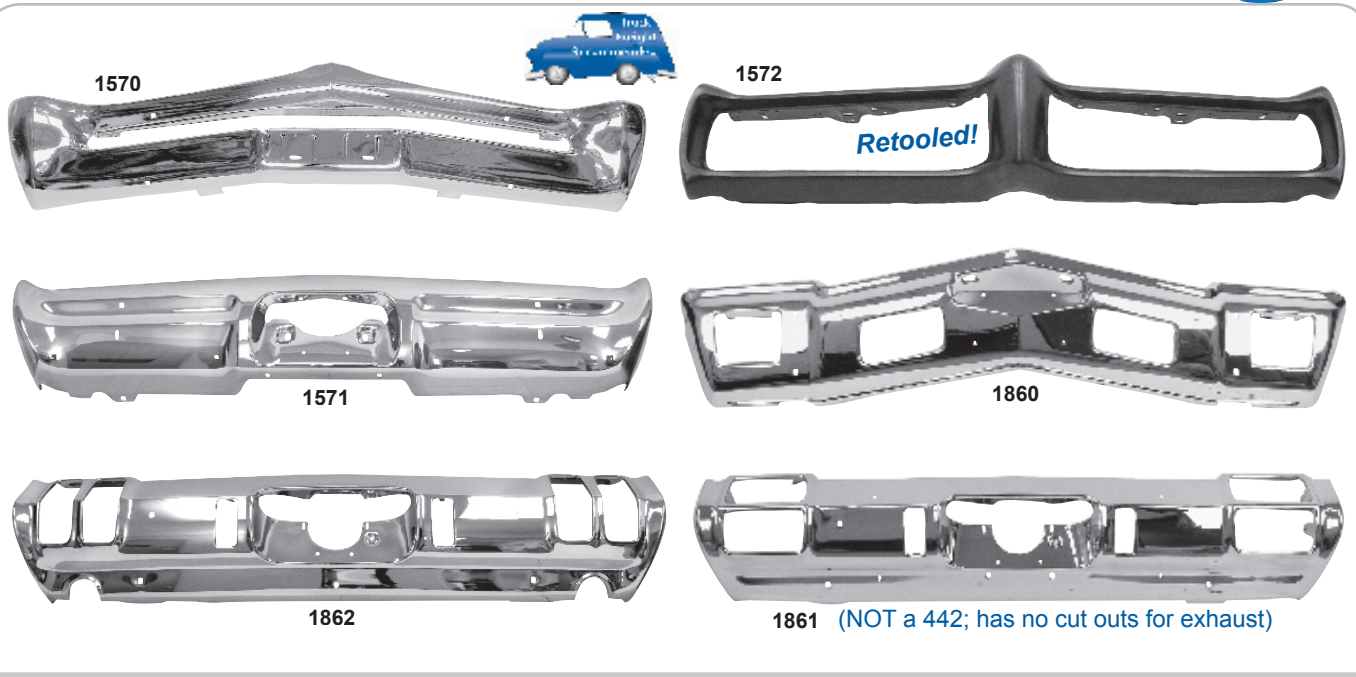

Wholesale Only MSRP not including Taxes, Shipping and Handling. MSRP are subject to change without notice

Bumpers

1570	1966-67	Front Bumper	MSRP $497.00 ea
1571A	1967	Rear Bumper	MSRP $497.00 ea
1571	1967	Rear Bumper, Tempest, LeMans	MSRP $497.00 ea
1572	1968-69	Front Bumper	MSRP $667.00 ea
1573	1970	Front Bumper	Call for Price
1860	1970	Front Bumper, Cutlass™	MSRP $497.00 ea
1862	1970	Rear Bumper, Cutlass™	MSRP $497.00 ea
1861	1971-72	Rear Bumper, Cutlass™	MSRP $497.00 ea

Bumper Brackets