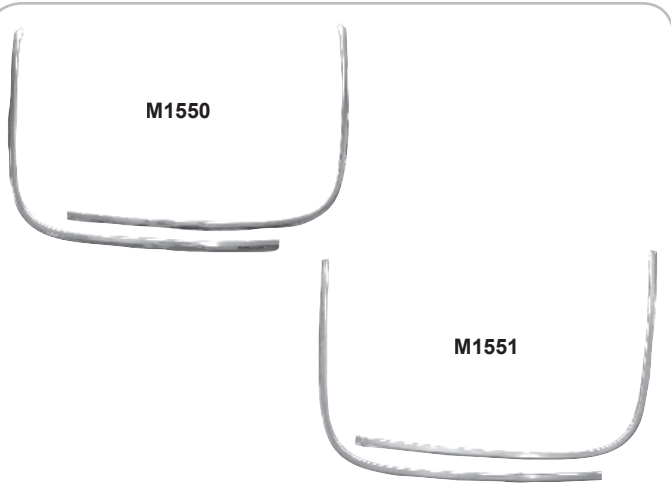

M1550	1966-67	Convertible Top Well Moldings, Tempest	MSRP $202.00 set
M1551	1966-67	Convertible Top Well Moldings, GTO®/LeMans	

Convertible Well Moldings