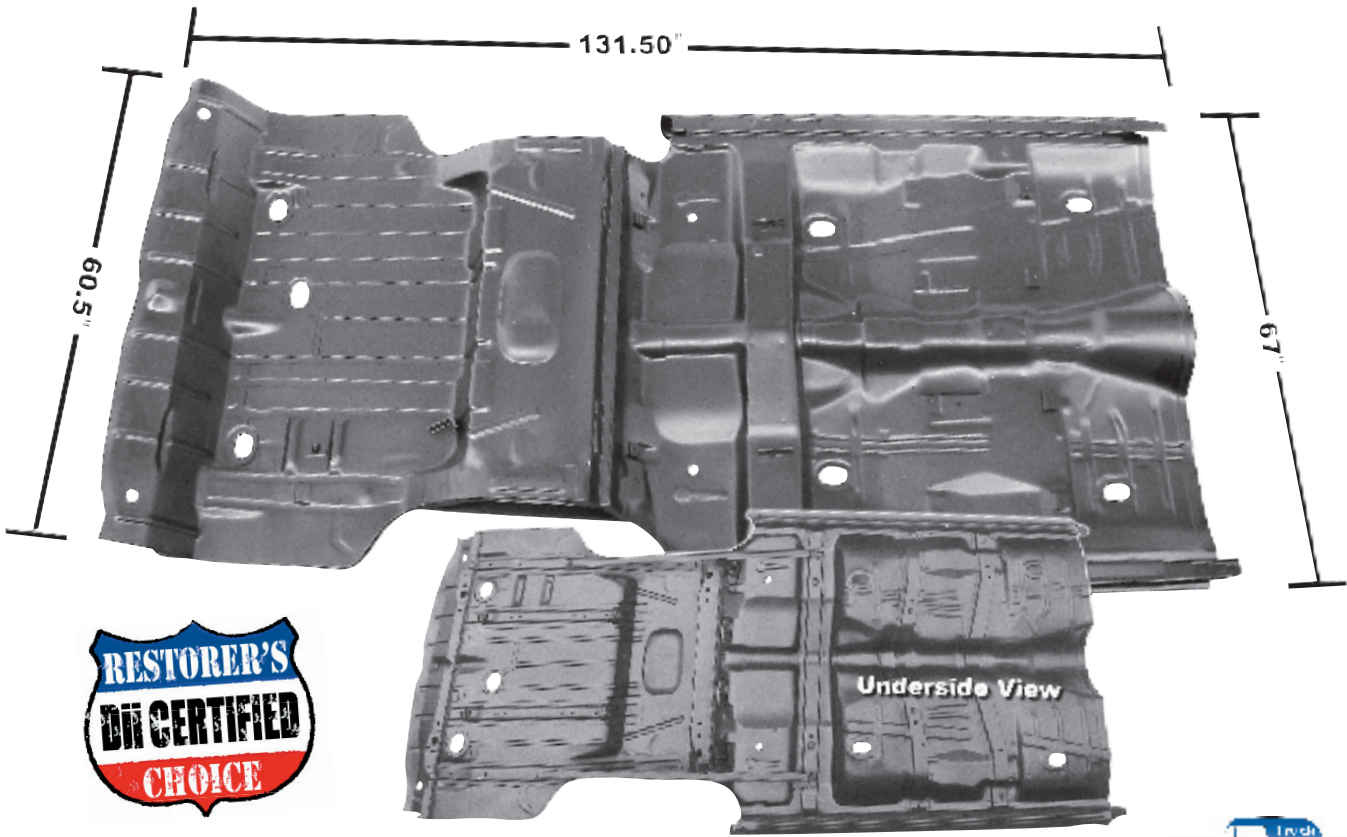

Floor Pans, continued

Does not qualify for free freight program

1565 New 1968-69 Complete Floor & Trunk Pan with Rocker Panels MSRP $4410.00 ea