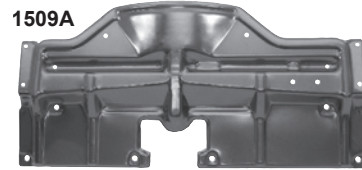

Bridge Plates

1509A	1968-69	Bridge Plate, Black	MSRP $72.00 ea
1509B	1968-69	Bridge Plate, Chrome	MSRP $90.00 ea