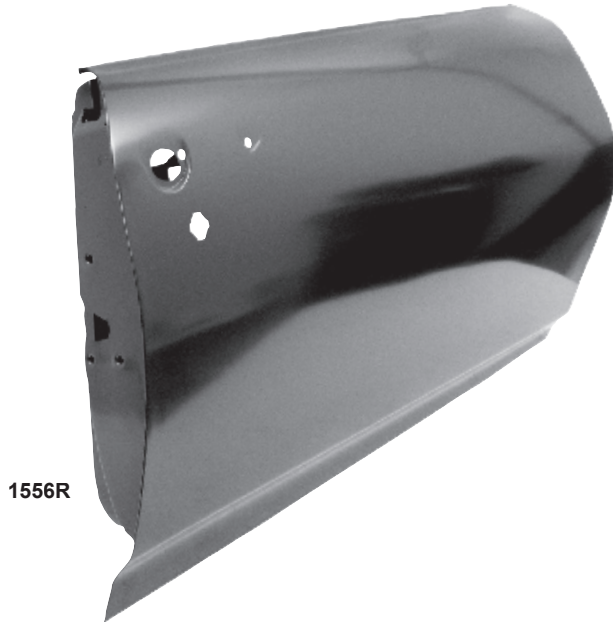

1489J

1489F	1968-72	Trunk Floor Brace RH	MSRP \$49.00 ea
1489G	1968-72	Trunk Floor Brace LH	MSRP \$49.00 ea
1489H	1964-67	Body Mount Trunk Brace RH	MSRP \$39.00 ea
1489J	1964-67	Body Mount Trunk Brace LH	MSRP \$39.00 ea

Trunk Floor Braces

****Wholesale Only**** MSRP not including Taxes, Shipping and Handling. MSRP are subject to change without notice

Door Shells

1554R	1966-67	Door Shell RH	MSRP \$535.00 ea
1554L	1966-67	Door Shell LH	MSRP \$535.00 ea
1555R	1968	Door Shell RH	MSRP \$535.00 ea
1555L	1968	Door Shell LH	MSRP \$535.00 ea
1556R	1969	Door Shell RH	MSRP \$535.00 ea
1556L	1969	Door Shell LH	MSRP \$535.00 ea