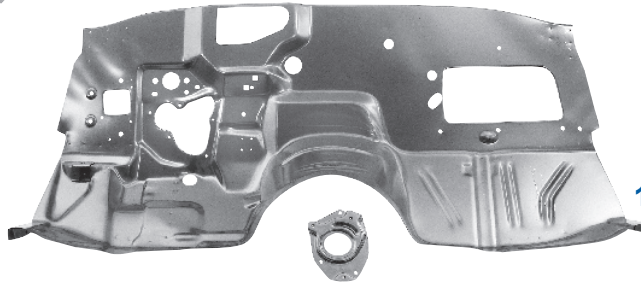

ORDER LINE 1-866-640-1324

2009

FAX LINE 1-905-850-1722

Firewalls

1507A

1507B

1507C

1507A	New	1968-69	Firewall, Heater Delete	MSRP \$459.00 ea
1507B	New	1968-69	Firewall, with A/C	MSRP \$459.00 ea
1507C	New	1968-69	Firewall, with Heater	MSRP \$459.00 ea
1509F	New	1968-69	Firewall Braces	MSRP \$152.00 pr