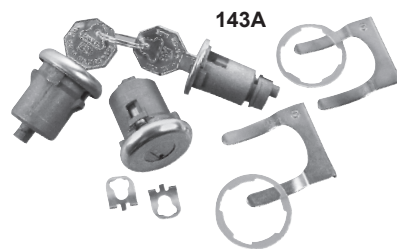

143A	1962-65	Original	MSRP $54.00 kit
104	1966-67	Later	MSRP $30.00 kit
104A	1966-67	Original	MSRP $37.00 kit
105	1968	Later	MSRP $37.00 kit
105A	1968	Original	MSRP $45.00 kit
106	1969-78	Later	MSRP $37.00 kit