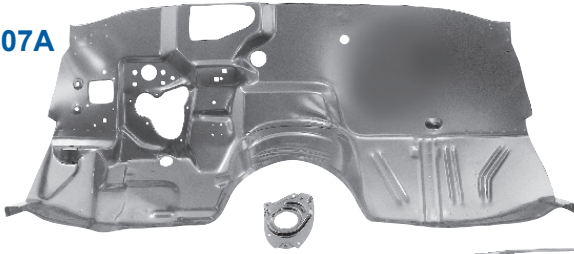

ORDER LINE 1-866-640-1324

2009

FAX LINE 1-905-850-1722

Firewalls

1507A

1507B

1507C

1507A	New	1968-69	Firewall, Heater Delete	MSRP \$459.00 ea
1507B	New	1968-69	Firewall, with A/C	MSRP \$459.00 ea
1507C	New	1968-69	Firewall, with Heater	MSRP \$459.00 ea
1509F	New	1968-69	Firewall Braces	MSRP \$152.00 pr