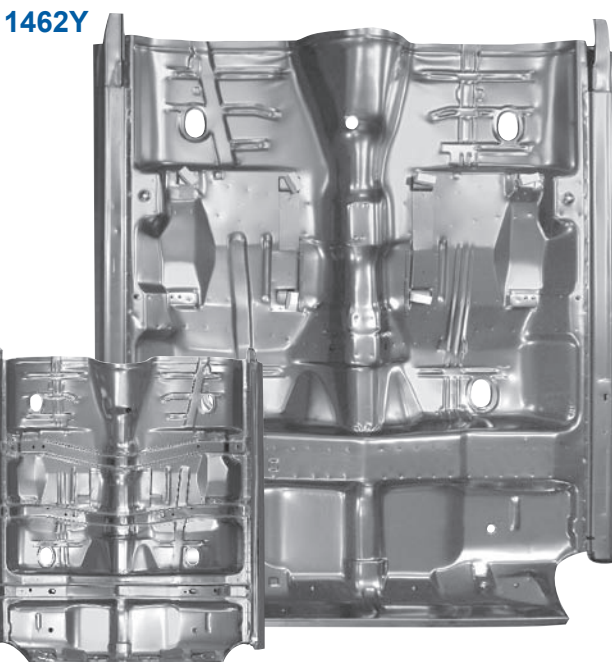

1462Y	New	1968-69*	"A" Body Complete Floor Pan With Rocker Panels	MSRP $1477.00 ea
1462YA	New	1970-72	"A" Body Complete Floor Pan With Rocker Panels Includes Front, Center & Rear Under Floor Pan Supports, Rear Seat Floor Pan And Rocker Panels.	MSRP $1477.00 ea

Wholesale Only MSRP not including Taxes, Shipping and Handling. MSRP are subject to change without notice