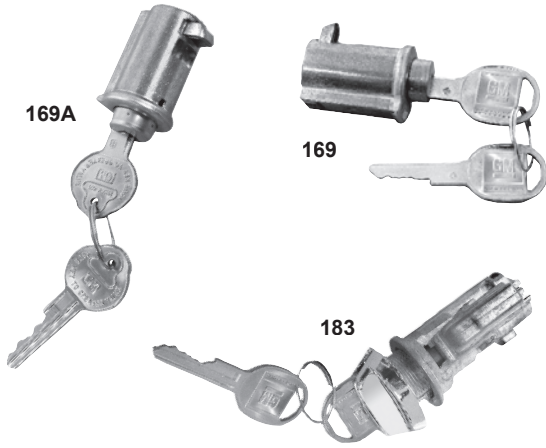

Ignition & Door Lock Kits

158	1962-65	Octagon	MSRP \$12.00 kit
158A	1962-65	Original	MSRP \$15.00 kit
100	1966-67	Later	MSRP \$14.00 kit
100A	1966-67	Original	MSRP \$19.00 kit
101	1968	Later	MSRP \$19.00 kit
101A	1968	Original	MSRP \$20.00 kit
102	1969-78	Later	MSRP \$19.00 kit

Ignition Locks

143A	1962-65	Original	MSRP \$54.00 kit
104	1966-67	Later	MSRP \$30.00 kit
104A	1966-67	Original	MSRP \$37.00 kit
105	1968	Later	MSRP \$37.00 kit
105A	1968	Original	MSRP \$45.00 kit
106	1969-78	Later	MSRP \$37.00 kit

Ign., Door & Trunk Kits

269	1962	Original	MSRP \$55.00 kit
267	1964-65	Original	MSRP \$55.00 kit
276	1966-67	Original	MSRP \$55.00 kit

Glovebox

(Cylinder and keys ONLY. Case not included.)

169	1964-67	Later	MSRP \$25.00 kit
169A	1964-67	Original	MSRP \$34.00 kit
146	1968-69	Later	MSRP \$25.00 kit
183	1970-75	Later	MSRP \$30.00 kit

Trunk & Glovebox Kits

(Cylinder and keys ONLY. Case not included.)

195	1962	Later	MSRP \$39.00 kit
195A	1962	Original	MSRP \$45.00 kit
172	1963-65	Later	MSRP \$37.00 kit
172A	1963-65	Original	MSRP \$42.00 kit
196	1966-67	Later	MSRP \$39.00 kit
196A	1966-67	Original	MSRP \$50.00 kit
198	1970-75	Later	MSRP \$40.00 kit