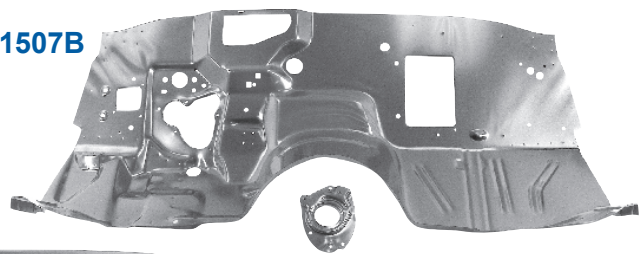

ORDER LINE 1-866-640-1324

2009

FAX LINE 1-905-850-1722

Firewalls

1507A

1507B

1507C

1507A	New	1968-69	Firewall, Heater Delete	MSRP \$459.00 ea
1507B	New	1968-69	Firewall, with A/C	MSRP \$459.00 ea
1507C	New	1968-69	Firewall, with Heater	MSRP \$459.00 ea
1509F	New	1968-69	Firewall Braces	MSRP \$152.00 pr