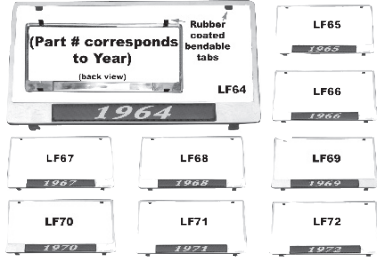

1424B

1967-72*

License Plate Holder Bracket

MSRP \$34.00 ea

Lic. Plate Brkt.

Lic. Plate Frames

dii Exclusive

LF64 thru LF72 1964-72 License Plate Frames
MSRP \$15.00 ea

Gas Tank

T26 1970-72 Gas Tank w/o EEC
MSRP \$202.00 ea

Tank Brace

1489K 1968-72* Gas Tank Mount Brace
MSRP \$49.00 ea

Trunk Lid

1585 New 1967 Trunk Lid

Coming Soon!

Trunk Floor Pans