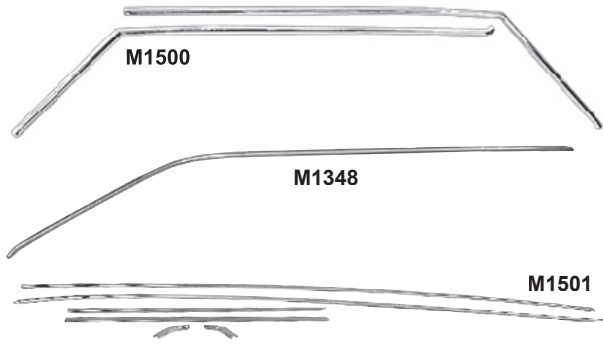

Drip Rail Molding

M1500	1964-65	Drip Rail Moldings, 6 pc.	MSRP $145.00 set
M1348	1966-67*	Drip Rail Moldings, 2 pc	MSRP $75.00 set
M1501	1968-72	Drip Rail Moldings, 6 pc.	MSRP $145.00 set