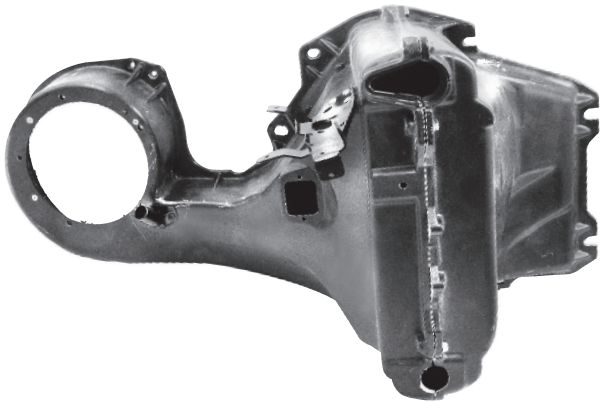

Evaporator Box

1400	1968-72	Evaporator Box	MSRP $267.00 ea

Tail Lamp Lenses