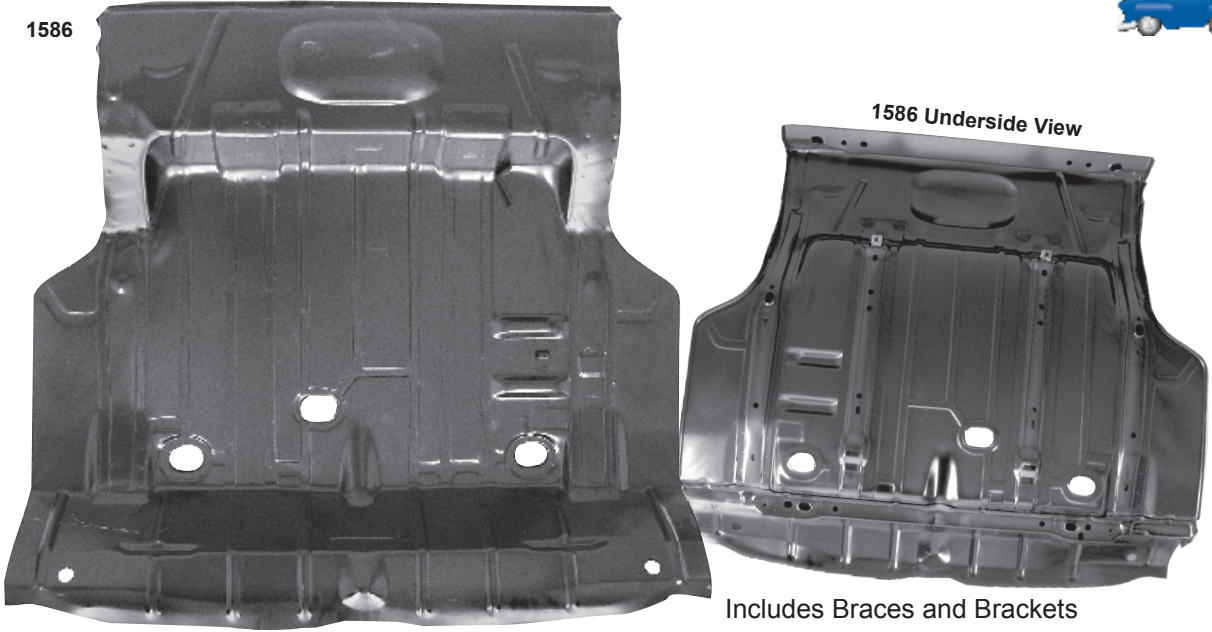

Trunk Floor Pans, cont'd.

1584	New	1966-67	Complete Trunk Floor Pan	Coming Soon!
1586		1968-70	Complete Trunk Floor Pan (trim to fit 1970 at tail lamp)	MSRP $725.00 ea

GTO® Only

1584R	1968-69	Trunk Floor Drop Off RH	MSRP $87.00 ea
1584L	1968-69	Trunk Floor Drop Off LH	MSRP $87.00 ea

Trunk Floor Drop Offs