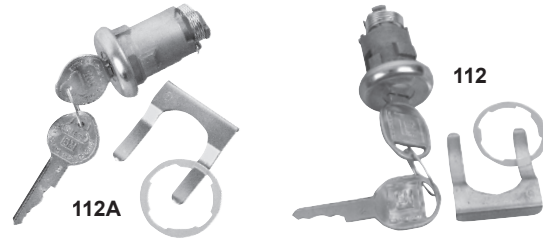

Ign., Door & Trunk Kits

269	1962	Original	MSRP \$55.00 kit
267	1964-65	Original	MSRP \$55.00 kit
276	1966-67	Original	MSRP \$55.00 kit

Glovebox

(Cylinder and keys ONLY. Case not included.)

169	1964-67	Later	MSRP \$25.00 kit
169A	1964-67	Original	MSRP \$34.00 kit
146	1968-69	Later	MSRP \$25.00 kit
183	1970-75	Later	MSRP \$30.00 kit

Trunk & Glovebox Kits

(Cylinder and keys ONLY. Case not included.)

195	1962	Later	MSRP \$39.00 kit
195A	1962	Original	MSRP \$45.00 kit
172	1963-65	Later	MSRP \$37.00 kit
172A	1963-65	Original	MSRP \$42.00 kit
196	1966-67	Later	MSRP \$39.00 kit
196A	1966-67	Original	MSRP \$50.00 kit
198	1970-75	Later	MSRP \$40.00 kit

Trunk Locks

112	1963-65	Later	MSRP \$19.00 kit
112A	1963-65	Original	MSRP \$22.00 kit
113	1966-67	Later	MSRP \$19.00 kit
113A	1966-67	Original	MSRP \$22.00 kit

Trunk Kits

Kits come complete with lock, keys, spring, shaft, bracket, & gasket. (non-GM keys)