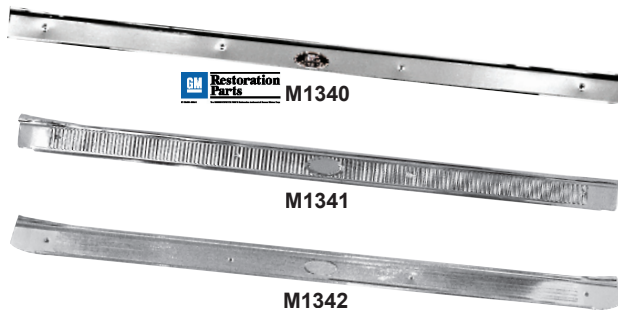

Scuff Plates

M1340	1964-67	Scuff Plate w/o Ribs	MSRP $30.00 ea
M1341	1964-67	Scuff Plate w/ Ribs	
M1342	1968-72	Scuff Plate RH	MSRP $30.00 ea
M1343	1968-72	Scuff Plate LH	
M1342A	New	1968-72 Scuff Plates, Stainless, Pr.	Coming Soon!