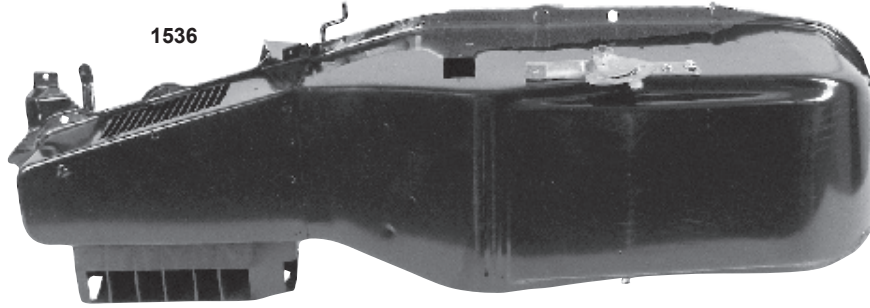

Parking Brake Assemblies

www.goldenleafautomotive.com

ORDER LINE 1-866-640-1324

2009

FAX LINE 1-905-850-1722

Heater Boxes

1536

1536	1966-67	Heater Box - Standard Non-Air	MSRP \$344.00 ea
1517	New	1968-69	Heater Box - With A/C