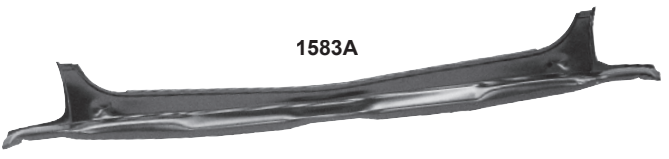

1583A

R. Body Panels

1583	1967	Rear Body Panel	Call for Price
1583A	1968	Rear Body Panel	MSRP $204.00 ea

1424B

1967-72*

License Plate Holder Bracket

MSRP $34.00 ea

Lic. Plate Brkt.