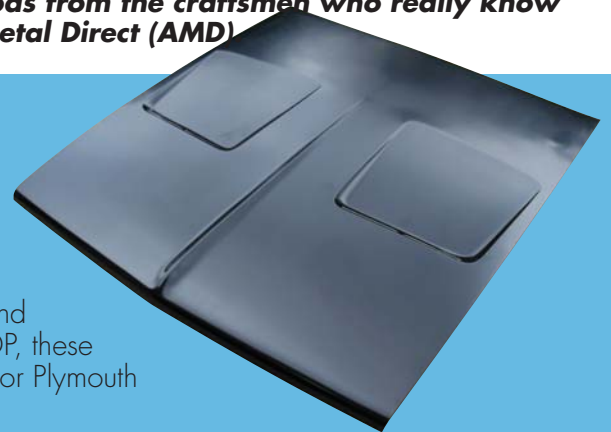

5322-H Rafe Banks Drive
Flowery Branch, GA 30542

(866) 591-8309