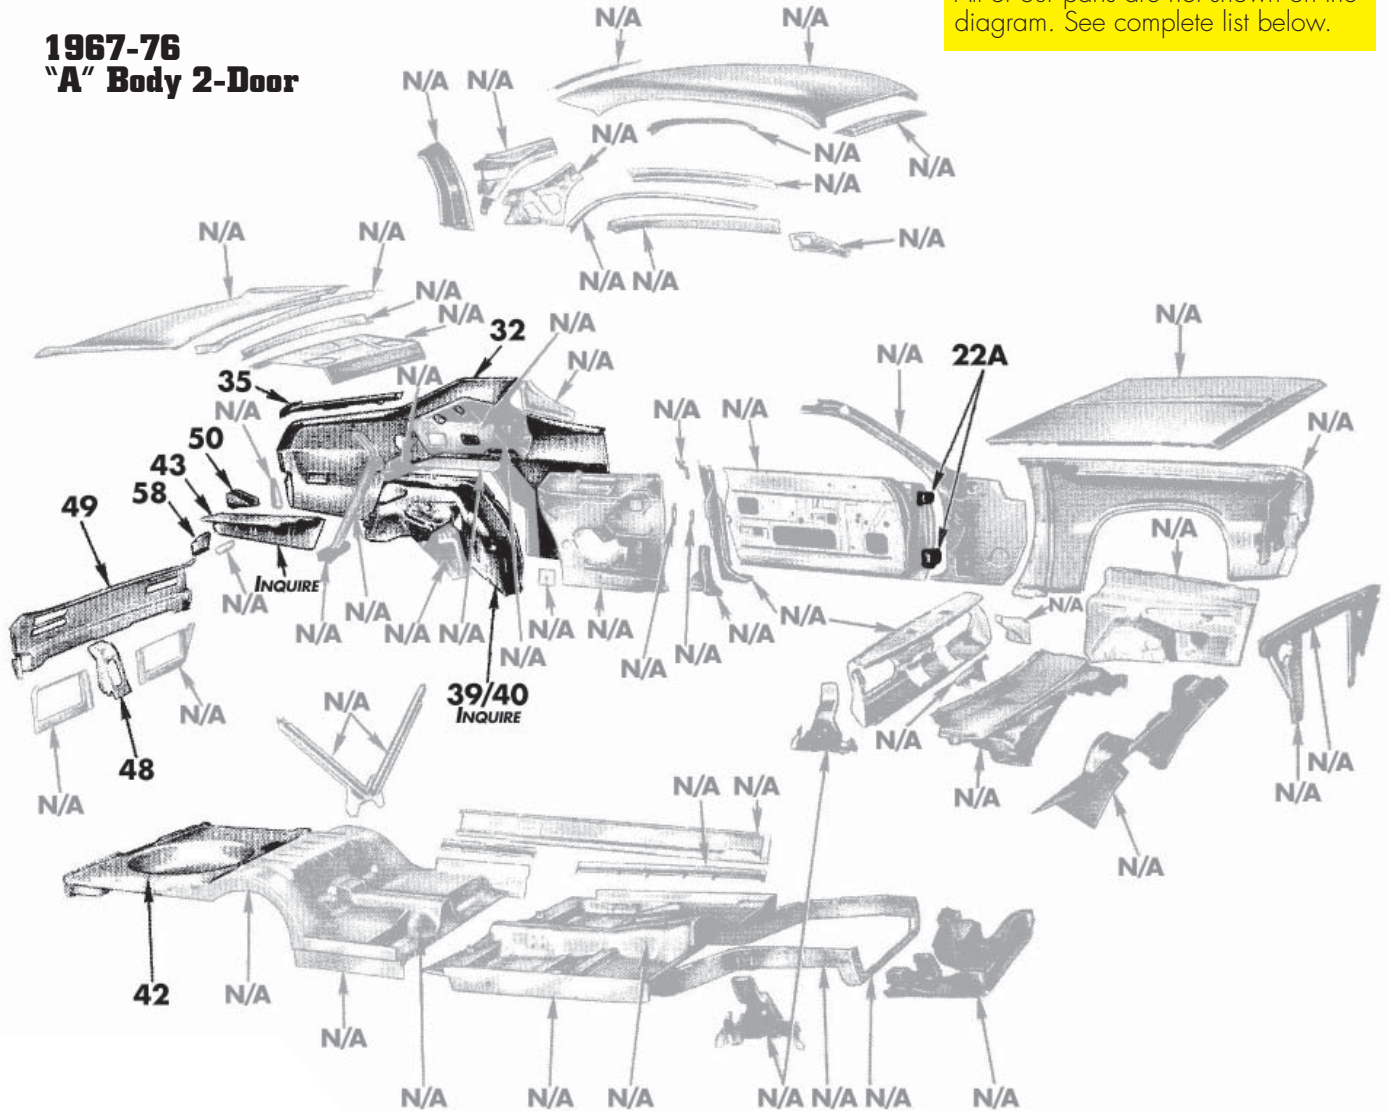

"A" BODY SECTION

All of our parts are not shown on the diagram. See complete list below.

**1967-76
"A" Body 2-Door**

#	Part Description	Location
1	Front Bumper	page 22
2	Front Bumper Bracket Set	page 22
3	Front Stabilizer Bracket	page 23
5	Front Valance	page 23
11	Battery Tray	page 23
22A	Door Hinges	page 23
32	Quarter Panel OE Style	page 23
35	Trunk Gutter	page 23
39	Outer Wheelhouse	page 23
40	Inner Wheelhouse	page 23
42	Trunk Floor	page 23

#	Part Description	Location
43	Trunk Floor Extension	page 24
48	Trunk Lock Support	page 24
49	Taillight Panel	page 24
50	Taillight Panel Reinforcement Bracket	page 24
57	Rear Crossmember	page 24
58	Rear Crossmember Filler Bracket	page 24
62	Rear Bumper	page 24
63	Rear Bumper Bracket Set	page 24
64	Windshield	page 25
66	Door Glass	page 25
67	Quarter Glass	page 25
68	Back Glass	page 25