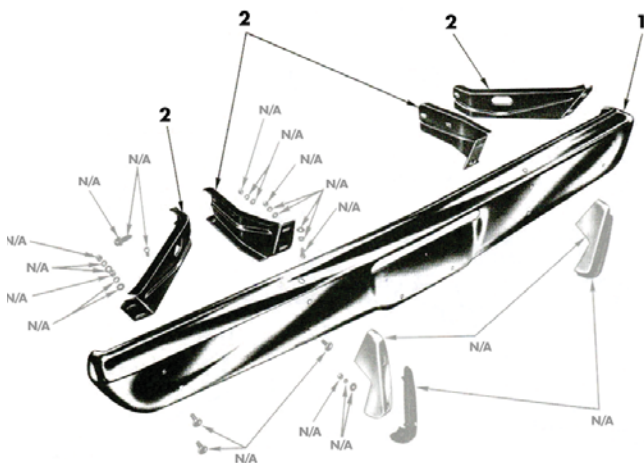

“A” BODY SECTION

With light weight bodies and hot motors, A-Body Dodge and Plymouth muscle cars quickly became favorites with muscle car lovers. The 270, 318, 340, and 360 engines are the stuff of legend today, and Chrysler’s unique slant-six has to be the unchallenged king of all inline six cylinder engines. Add these great engines to stylish body designs, low initial purchase price, and available factory graphics and it’s easy to see why these A-Body cars were so popular back in the day. Today you can finally get top quality Chrysler-licensed reproduction body panels for your Dodge or Plymouth A-Body, from the restoration pros at Auto Metal Direct. Call now!

Dodge

Dart
Demon

Plymouth

Barracuda (1967-69 only)
Duster

LH = Driver Side
RH = Passenger Side

1) Front Bumper

BARRACUDA		YEAR	MODEL	PART #	PRICE	AVAILABILITY	
67-69	(also fits rear)	.....	8173C/A	309.95	2nd Qtr		
67-69	Front/Rear Set	.....	8173S	609.95	2nd Qtr		
DART		67-69	.....	8240C	309.95	INQUIRE	
68-69	Front/Rear Set	.....	8240S	609.95	INQUIRE		
DUSTER		70-71	without jack slots	.....	8236C	309.95	2nd Qtr
70-71	Front/Rear Set	.....	8236S	609.95	2nd Qtr		
71-72	with jack slots	.....	8238C	309.95	2nd Qtr		
71-72	Front/Rear Set	.....	8238S	609.95	2nd Qtr		

2) Front Bumper Bracket Set

BARRACUDA		67-69	Barracuda, 4 pieces	.....	2775A	129.95	2nd Qtr
67-69	Barracuda, front/rear/outer set, 10 pieces	.....	2775AK	239.95	2nd Qtr		
DART		67-69	Dart, 4 pieces	.....	3333	109.95	2nd Qtr
67-69	Dart, front/rear set, 6 pieces	.....	3333K	189.95	2nd Qtr		
DEMON		71-72	Demon, 4 pieces	.....	3335	109.95	2nd Qtr
71-72	Demon, front/rear set, 8 pieces	.....	3335K	189.95	2nd Qtr		
DUSTER		70-72	Duster, 4 pieces	.....	3335	109.95	2nd Qtr
70-72	Duster, front/rear set, 8 pieces	.....	3335K	189.95	2nd Qtr