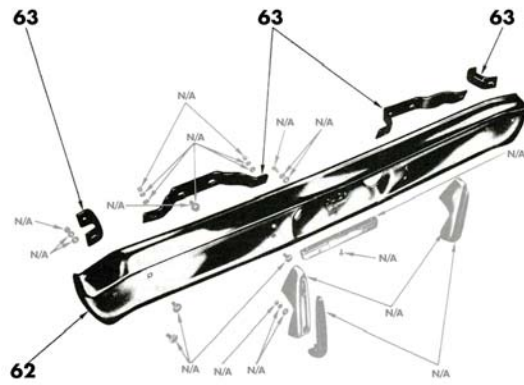

62) Rear Bumper

BARRACUDA

YEAR	MODEL	PART #	PRICE	AVAILABILITY
67-69	(also fits front)	8173C/A	309.95	1st Qtr
67-69	Front/Rear Set	8173S	609.95	1st Qtr

DART

68-69	.....	8241C	309.95	<i>INQUIRE</i>
68-69	Front/Rear Set	8240S	609.95	<i>INQUIRE</i>

DUSTER

70-71	without jack slots	8237C	309.95	2nd Qtr
70-71	Front/Rear Set	8236S	609.95	2nd Qtr
71-72	with jack slots	8239C	309.95	2nd Qtr
71-72	Front/Rear Set	8238S	609.95	2nd Qtr

63) Rear Bumper Bracket Set

BARRACUDA

67-69	Barracuda, 2 pieces	3340	99.95	1st Qtr
67-69	Barracuda, front/rear/outer set, 10 pieces	2775AK	239.95	1st Qtr

DART

67-69	Dart, 2 pieces	3334	89.95	2nd Qtr
67-69	Dart, front/rear set, 6 pieces	3333K	189.95	2nd Qtr

DEMON

71-72	Demon, 4 pieces	3336	89.95	2nd Qtr
71-72	Demon, front/rear set, 8 pieces	3335K	189.95	2nd Qtr

DUSTER

70-72	Duster, 4 pieces	3336	89.95	2nd Qtr
70-72	Duster, front/rear set, 8 pieces	3335K	189.95	2nd Qtr

MOPAR GLASS

Glass Kit

Save $59.75

DART

73-74	Dart Sport, Clear	GKA73C	899.95	IN STOCK
	4624CL	129.95	4629CL	149.95
	4624CR	129.95	4629CR	149.95
	4631C	199.95	4632C	199.95
73-74	Dart Sport, Tinted	GKA73T	899.95	IN STOCK
	4624TL	129.95	4629TL	149.95
	4624TR	129.95	4629TR	149.95
	4631T	199.95	4632T	199.95

DEMON

70-72	Clear	GKA70C	899.95	IN STOCK
	4623CL	129.95	4628CL	149.95
	4623CR	129.95	4628CR	149.95
	4631C	199.95	4632C	199.95
70-72	Tinted	GKA70T	899.95	IN STOCK
	4623TL	129.95	4628TL	149.95
	4623TR	129.95	4628TR	149.95
	4631T	199.95	4632T	199.95