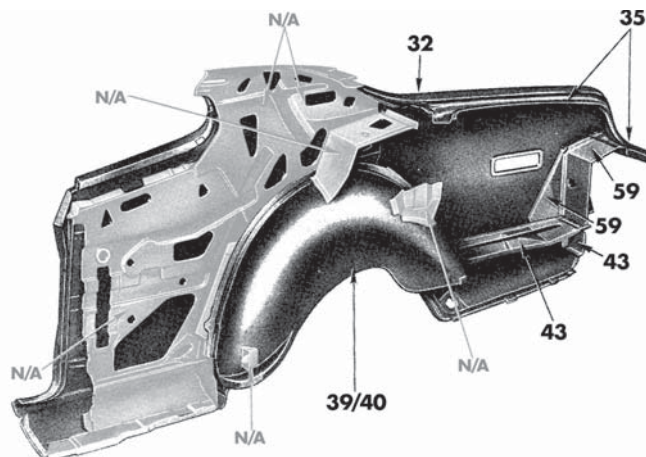

23) Roof Skin

YEAR	MODEL	PART #	PRICE	AVAILABILITY
68-70	B-Body, except Charger	3562	599.95	2nd Qtr
68-70	Charger	3553	599.95	2nd Qtr

24) Drip Rail, Pair

68-70	B-Body, including Charger	3553-1	199.95	2nd Qtr

25) Front Floor Pan

66-70	B-Body, Full	3403	489.95	IN STOCK
66-70	B-Body, LH side	3403-1L	249.95	1st Qtr
66-70	B-Body, RH side	3403-1R	249.95	1st Qtr

26) Floor Wiring Cover

68-70	B-Body, 4-piece set	3554	99.95	1st Qtr

27) Main Floor Pan Bracket Set

68-70	B-Body, 4-piece	3403-3	129.95	IN STOCK

28) Emergency Cable Bracket

68-70	B-Body	3403-2	19.95	IN STOCK

29) Console Bracket Set

68-70	Automatic Transmission, 3 pieces	3482A	149.95	1st Qtr
68-70	Manual Transmission, 3 pieces	3482B	89.95	IN STOCK
71-74	Automatic Transmission, 3 pieces	3452A	149.95	1st Qtr
71-74	Manual Transmission, 2 pieces	3452B	89.95	1st Qtr

30) Rear Floor Pan/Footwell Area

66-70	B-Body, LH	3404L	109.95	IN STOCK
66-70	B-Body, RH	3404R	109.95	IN STOCK
66-70	B-Body, Pair	3404P	199.95	IN STOCK

31) Rear Floor Pan/Under Rear Seat

68-70	B-Body	3421	399.95	IN STOCK

32) Quarter Panel OE Style

CHARGER

YEAR	MODEL	PART #	PRICE	AVAILABILITY
1968	LH	3351-1L	699.95	1st Qtr
1968	RH	3351-1R	699.95	1st Qtr
1969	LH	3351-2L	699.95	1st Qtr
1969	RH	3351-2R	699.95	1st Qtr
1970	LH	3351-3L	699.95	1st Qtr
1970	RH	3351-3R	699.95	1st Qtr

CORONET

1968	LH	3582-1L	699.95	3rd Qtr
1968	RH	3582-1R	699.95	3rd Qtr
1969	LH	3582-2L	699.95	3rd Qtr
1969	RH	3582-2R	699.95	3rd Qtr

ROAD RUNNER

1968	LH	3373-1L	699.95	IN STOCK
1968	RH	3373-1R	699.95	IN STOCK
1969	LH	3373-2L	699.95	IN STOCK
1969	RH	3373-2R	699.95	IN STOCK
1970	LH	3373-3L	699.95	2nd Qtr
1970	RH	3373-3R	699.95	2nd Qtr
1971	LH	3437-1L	689.95	2nd Qtr
1971	RH	3437-1R	689.95	2nd Qtr
1972	LH	3437-2L	689.95	2nd Qtr
1972	RH	3437-2R	689.95	2nd Qtr

33) Quarter Panel Patch

ROAD RUNNER