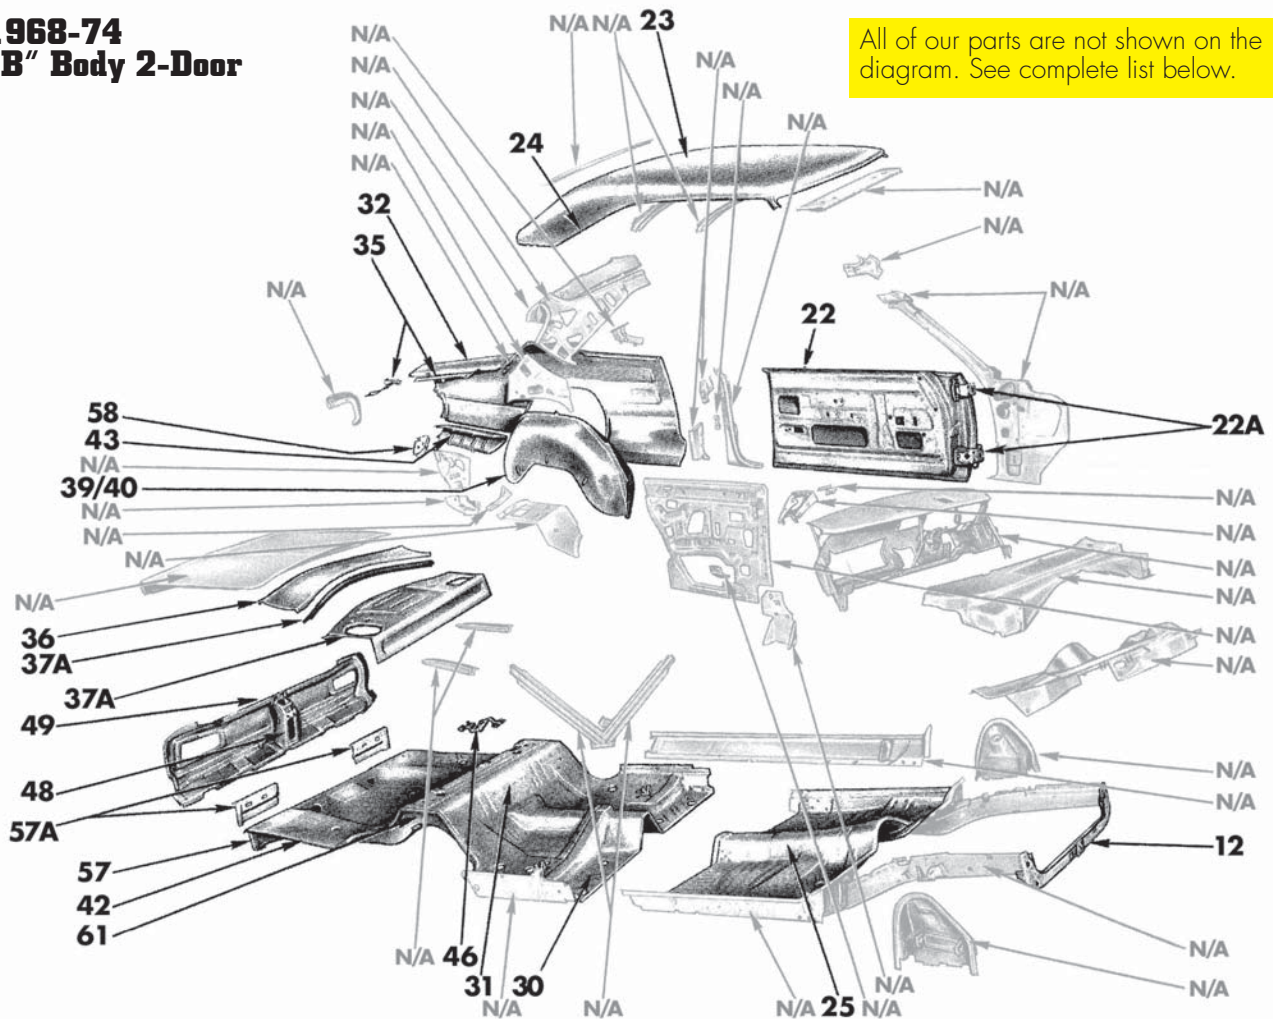

"B" BODY

1968-74 "B" Body 2-Door

All of our parts are not shown on the diagram. See complete list below.

#	Part Description	Location	#	Part Description	Location
1	Front Bumper	page 6	34	Quarter Panel Lower Rear Corner	page 9
2	Front Bumper Bracket Set	page 6	35	Trunk Gutter	page 9
3	Front Bumper Stabilizer Bracket	page 6	36	Deck Filler Panel	page 9
4	Front Bumper Shield Lower	page 6	36A	Deck Filler Panel Lower Plenum	page 9
5	Front Valance	page 6	36B	Lower Rear Window Frame	page 9
7	Fender	page 6	37	Deck Filler Patch	page 9
9	Hood	page 7	37A	Package Tray	page 9
10	Hood Insert Set	page 6	39	Outer Wheelhouse	page 9
11	Battery Tray	page 6	40	Inner Wheelhouse	page 9
12	Radiator Support	page 6	41	Wheelhouse Vapor Canister Shield	page 9
13	K Member to Radiator Support Brace	page 6	42	Trunk Floor	page 10
14	Torsion Bar Crossmember	page 6	43	Trunk Floor Extension	page 10
15	Inner Fender	page 7	44	Trunk Floor Brace	page 10
16	Inner Fender Splash Shield	page 7	45	Jack Bracket	page 10
17	Inner Fender Cover/Plate	page 7	46	Spare Tire Hold Down Bracket	page 10
21	Inner Fender to Cowl Bracket	page 7	47	Trunk Floor to Valance Reinforcement	page 10
22	Door Shell	page 7	48	Trunk Lock Support	page 10
22A	Door Hinges	page 7	49	Taillight Panel	page 11
23	Roof Skin	page 8	50	Taillight Panel Reinforcement Brackets	page 11
24	Drip Rail, Pair	page 8	54	Rear Valance	page 11
25	Front Floor Pan	page 8	56	Upper Rear Crossmember	page 11
26	Floor Wiring Cover	page 8	57	Rear Crossmember	page 11
27	Main Floor Pan Bracket Set	page 8	57A	Crossmember Reinforcement Bracket	page 11
28	Emergency Cable Bracket	page 8	58	Rear Crossmember Bracket	page 11
29	Console Bracket Set	page 8	59	Quarter Panel Inner Reinforcement	page 11
30	Rear Floor Pan/Footwell Area	page 8	60	Rear Leaf Spring Mount	page 11
31	Rear Floor Pan/Under Rear Seat	page 8	61	Rear Frame Rail	page 11
32	Quarter Panel OE Style	page 8	62	Rear Bumper	page 12
33	Quarter Panel Patch	page 8	63	Rear Bumper Bracket Set	page 12
			64	Windshield Glass	page 13
			65	Vent Glass	page 13
			66	Door Glass	page 13
			67	Quarter Glass	page 13
			67A	Quarter Glass Latch	page 13
			68	Back Glass	page 13