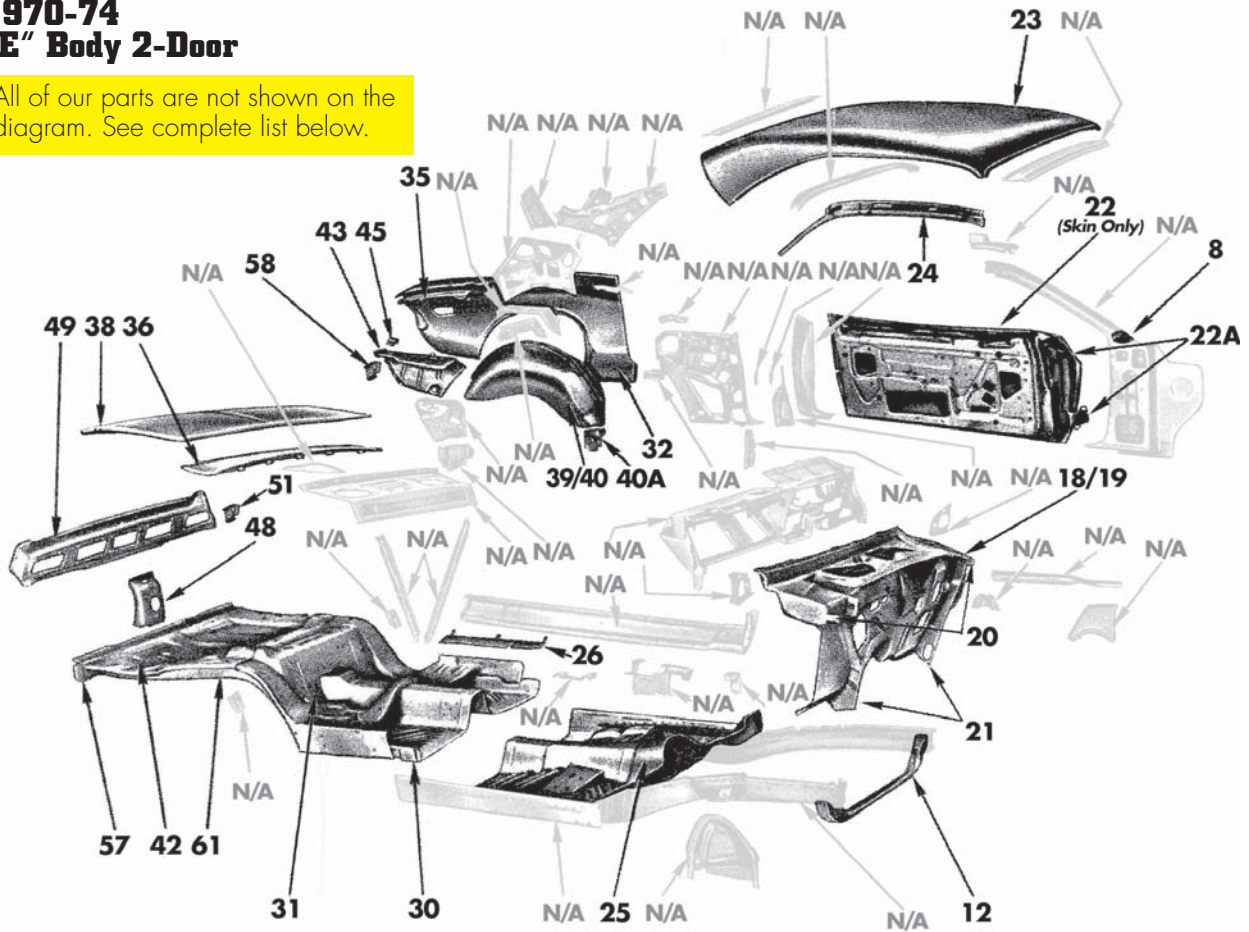

1970-74 "E" Body 2-Door

All of our parts are not shown on the diagram. See complete list below.

#Part Description

Location

1	Front Bumper	page 15
2	Front Bumper Bracket Set	page 16
5	Front Valance	page 16
6	Header Panel	page 16
7	Fender	page 16
7A	Fender to Cowl Bracket	page 16
8	Windshield Corner/Cowl Patch	page 16
9	Hood	page 16
9A	Hood Hinge	page 16
10	Hood Insert Set	page 16
11	Battery Tray	page 16
12	Radiator Support	page 16
14	Torsion Bar Crossmember	page 16
17	Inner Fender Cover/Plate	page 16
18	Firewall Upper Cowl	page 17
19	Firewall Lower Cowl	page 17
20	Inner Fender Brace to Cowl Bracket	page 17
21	Inner Fender to Cowl Bracket	page 17
22	Door Skin	page 17
22A	Door Hinges	page 17
23	Roof Skin	page 17
24	Drip Rail, Pair	page 17
25	Front Floor Pan	page 17
26	Floor Wiring Cover	page 17
27	Main Floor Pan Bracket Set	page 17
29	Console Bracket Set	page 17
30	Rear Floor Pan/Footwell Area	page 17
30A	Rear Floor Pan Reinforcement Bracket	page 17

Part Description

Location

31	Rear Floor Pan/Under Rear Seat	page 17
32	Quarter Panel OE Style	page 17
35	Trunk Gutter	page 18
36	Deck Filler Panel	page 18
38	Deck Lid	page 18
39	Outer Wheelhouse	page 18
40	Inner Wheelhouse	page 18
40A	Inner Wheelhouse Bracket	page 18
42	Trunk Floor	page 18
43	Trunk Floor Extension	page 19
44	Trunk Floor Brace	page 19
45	Jack Bracket	page 19
46	Spare Tire Hold Down Bracket	page 19
48	Trunk Lock Support	page 19
49	Taillight Panel	page 19
51	Taillight Panel Filler Bracket	page 19
52	Trunk Lock Shield	page 19
53	Rear Bumper Filler	page 19
54	Rear Valance	page 19
55	Rear Valance Bracket, Pair	page 19
56	Upper Rear Crossmember	page 19
57	Rear Crossmember	page 19
58	Rear Crossmember Filler Bracket	page 19
60	Rear Leaf Spring Mount	page 19
61	Rear Frame Rail	page 19
62	Rear Bumper	page 19
63	Rear Bumper Bracket Set	page 19
64	Windshield	page 20
66	Door Glass	page 20
67	Quarter Glass	page 20
68	Back Glass	page 20