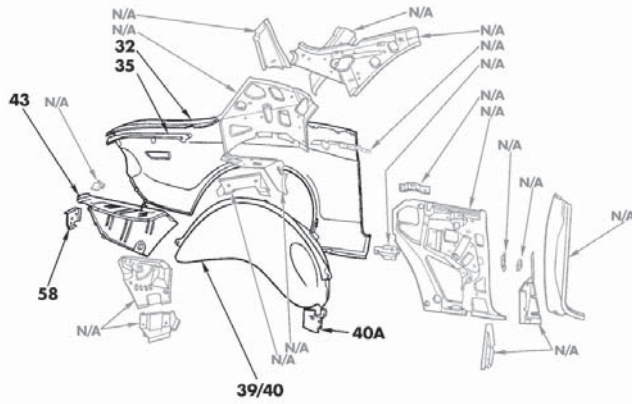

35) Trunk Gutter

BARRACUDA		YEAR	MODEL	PART #	PRICE	AVAILABILITY
70-74	LH			3401L	74.95	IN STOCK
70-74	RH (pictured)			3401R	74.95	IN STOCK
70-74	set			3401S	139.95	IN STOCK
CHALLENGER		70-74	LH	3400L	74.95	1st Qtr
70-74	RH			3400R	74.95	1st Qtr
70-74	pair			3400S	139.95	1st Qtr

36) Deck Filler Panel

70-74	Barracuda	3398	159.95	1st Qtr
70-74	Challenger	3395	159.95	1st Qtr

39) Outer Wheelhouse

BARRACUDA		YEAR	MODEL	PART #	PRICE	AVAILABILITY
70-74	LH			3420OL	129.95	2nd Qtr
70-74	RH			3420OR	129.95	2nd Qtr
CHALLENGER		70-74	LH	3419OL	129.95	1st Qtr
70-74	RH			3419OR	129.95	1st Qtr

40) Inner Wheelhouse

70-74	E-Body, LH	3419IL	139.95	IN STOCK
70-74	E-Body, RH	3419IR	139.95	IN STOCK

40A) Inner Wheelhouse Bracket

(Seat Belt Anchor)

70-71	Front, LH	3419-1L	19.95	IN STOCK
70-71	Front, RH	3419-1R	19.95	IN STOCK
70-71	Front, pair (pictured)	3419-1P	34.95	IN STOCK

42) Trunk Floor

BARRACUDA		YEAR	MODEL	PART #	PRICE	AVAILABILITY
1970	Full Floor			3391	349.95	1st Qtr
1970	LH side			3391-1L	179.95	1st Qtr
1970	RH side			3391-1R	179.95	1st Qtr
71-74	Full Floor			3391A	349.95	1st Qtr
71-74	LH side			3391A-1L	179.95	1st Qtr
71-74	RH side			3391A-1R	179.95	1st Qtr

DECK LIDS

Did you know that there were **several different deck lid configurations for Challengers and Barracuda/Cuda's**? So why settle for a "one-style-fits-all" replacement? Here at Auto Metal Direct, we've really gone the extra mile to produce the finest E-Body deck lids on the market, and **we offer five different deck lid configurations**, as listed below. Call and order the correct deck lid for your E-Body today!

38) Deck Lid