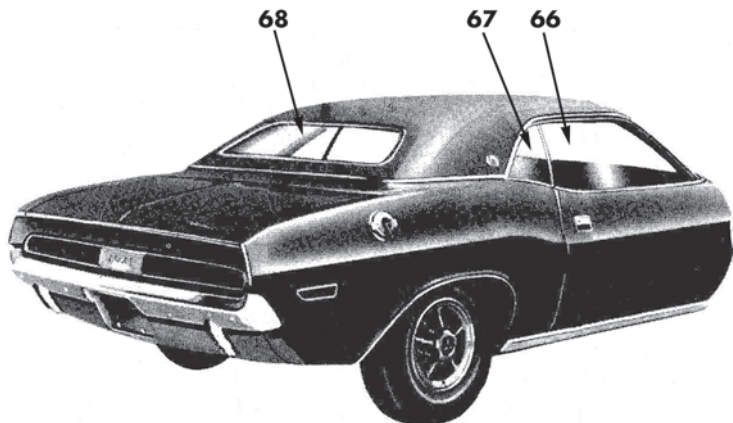

BARRACUDA

70-74 Clear.....	4609C	289.95	IN STOCK
70-74 Tinted.....	4609T	289.95	IN STOCK

CHALLENGER

70-74 except SE, Clear.....	4611C	289.95	IN STOCK
70-74 except SE, Tinted.....	4611T	289.95	IN STOCK

**Check our Website
for the
Latest Updates:
autometaldirect.com**