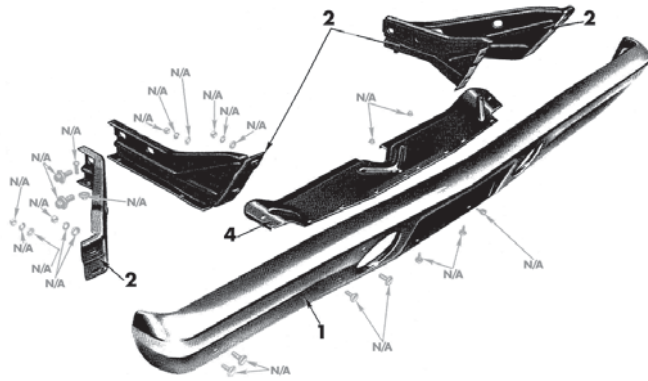

1) Front Bumper

CHARGER

YEAR	MODEL	PART #	PRICE	AVAILABILITY
68-69		8059C/A	349.95	IN STOCK
68-69	Front/Rear Set	8059S	689.95	IN STOCK

CORONET

68-69		8242C	349.95	INQUIRE
68-69	Front/Rear Set	8242S	689.95	INQUIRE

ROAD RUNNER

68-69		8061C/A	349.95	IN STOCK
1968	Front/Rear Set	8061S	689.95	IN STOCK
1969	Front/Rear Set	8061-1S	689.95	IN STOCK
1970		8244C	349.95	INQUIRE
1970	Front/Rear Set	8244S	689.95	INQUIRE

2) Front Bumper Bracket Set

CHARGER

68-69	front/rear/center/ outer set, 9 pieces	3327K	329.95	1st Qtr
68-69	front, 4 pieces	3327	149.95	1st Qtr
68-69	center bar	3328	79.95	1st Qtr

CORONET

68-69	front/rear set	3292K	259.95	1st Qtr
68-69	front set, 4 pieces	3292	149.95	1st Qtr

ROAD RUNNER

68-69	front/rear set	3166K	259.95	IN STOCK
68-69	front set, 4 pieces	3166	149.95	IN STOCK
1970	front/rear set	3337K	259.95	1st Qtr
1970	front set, 4 pieces	3337	149.95	1st Qtr