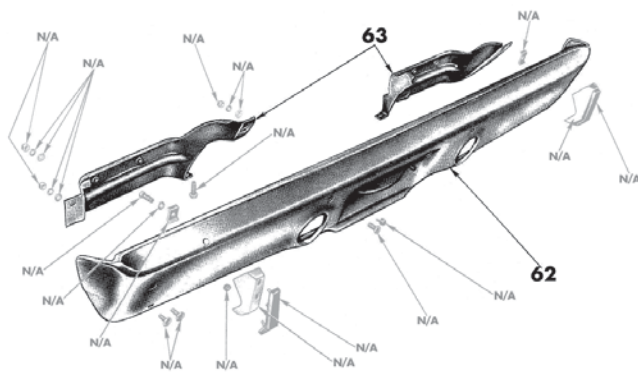

62) Rear Bumper

CHARGER			
68-70 (pictured).....	8060C/A	349.95	IN STOCK
68-69 Front/Rear Set.....	8059S	689.95	IN STOCK
CORONET			
68-69	8243C	349.95	INQUIRE
68-69 Front/Rear Set.....	8242S	689.95	INQUIRE
ROAD RUNNER			
1968	8062C/A	349.95	IN STOCK
1968 Front/Rear Set.....	8061S	689.95	IN STOCK
1969	8063C/A	349.95	IN STOCK
1969 Front/Rear Set.....	8061-1S	689.95	2nd Qtr
1970	8245C	349.95	INQUIRE
1970 Front/Rear Set.....	8244S	689.95	INQUIRE

63) Rear Bumper Bracket Set

CHARGER			
68-70 2 pieces	3330	129.95	1st Qtr
68-69 Front/Rear/Center/ Outer Set, 9 pieces.....	3327K	329.95	1st Qtr
CORONET			
68-69 2 pieces	3332	129.95	1st Qtr
68-69 Front/Rear Set.....	3292K	259.95	1st Qtr
ROAD RUNNER			
68-69 2 pieces (pictured).....	3167	129.95	IN STOCK
68-69 Front/Rear Set.....	3166K	259.95	IN STOCK
1970 2 pieces	3294	129.95	1st Qtr
1970 Front/Rear Set.....	3337K	259.95	1st Qtr

**Check our Website
for the
Latest Updates:
[autometaldirect.com](http://www.autometaldirect.com)**

MOPAR GLASS

**Buy a
Kit &
Save!**

Now you can finally get **quality** reproduction glass for your B-Body Dodge or Plymouth muscle car! For years restorers have been stuck with inaccurate reproduction glass. It was too thin, didn't always fit right, and it lacked the authentic Mopar Pentastar logo. Here at Auto Metal Direct we know that details really do matter, so we are proud to offer the following glass selection, complete with Mopar logo, and **licensed by Chrysler!** (Not date coded)

Glass Kit

B-BODY HARDTOP (EXCEPT CHARGER)