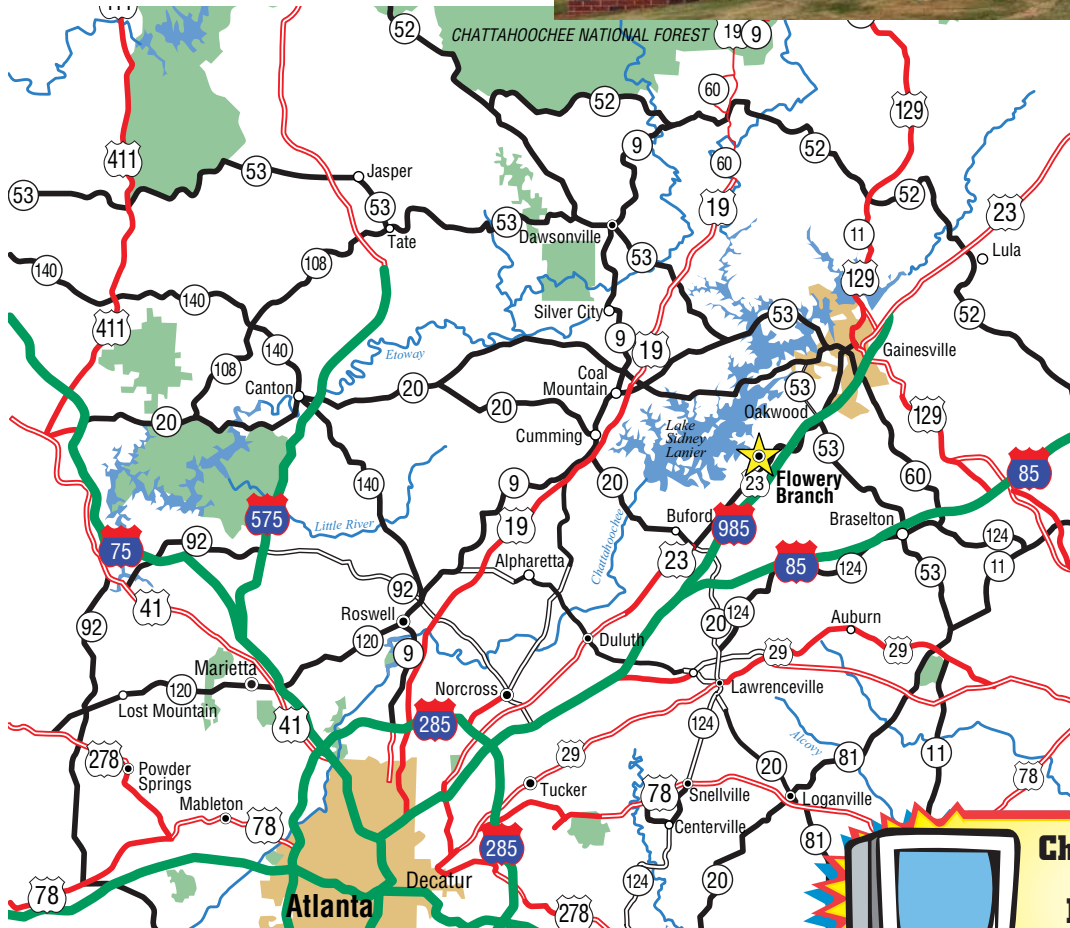

Parts Guarantee

All **AMP** products are guaranteed to be free from defects in material and workmanship. Test fit all parts before sanding, priming, or painting them. If we deem your part defective, our responsibility is to replace the part, issue credit, or refund the original purchase price. We are not responsible for any paint or labor expenses. The credit or refund amount will not exceed the defective parts original purchase price.

Backorders

Any items not available at the time the order is placed will be put on backorder. All backordered parts that ship after the original shipment will be subject to additional shipping fees. Backorders will not be shipped without your prior authorization. Please let us know if you do not wish to receive backorders.

Hours

Monday – Friday

9:00 am – 6:00 pm EST

Toll Free Order Line

(866) 591-8309

Q&A Line

(770) 967-0909

Fax Line

(770) 692-6360

Email

sales@autometaldirect.com

Physical Address

5322 Rafe Banks Drive, Unit H,
Flowery Branch, GA 30542

Website

www.autometaldirect.com

We REALLY know vintage Mopar muscle cars. Our knowledgeable staff have owned over 100.

Location

FROM ATLANTA:

Take I-85 North toward Greenville. Keep left to merge onto I-985 North via Exit 113 towards Gainesville. Exit I-985 North via Exit 12 which is Spout Springs Road. Take a left onto Spout Springs Road. Next, turn right onto Thurman Tanner Parkway (approximately ¼ mile from the expressway). Stay on Thurman Tanner Pkwy for approximately 2.2 miles. Turn left onto H.F. Reed Industrial Parkway. Stay straight for approximately 1 mile and go straight thru first stop sign. Our building is the first building on the right.

Check our Website for the Latest Updates:
autometaldirect.com

AMP
AUTO METAL DIRECT
Our Name Says It All!™

Authentic Restoration Product

5322-H Rafe Banks Drive
Flowery Branch, GA 30542

(866) 591-8309