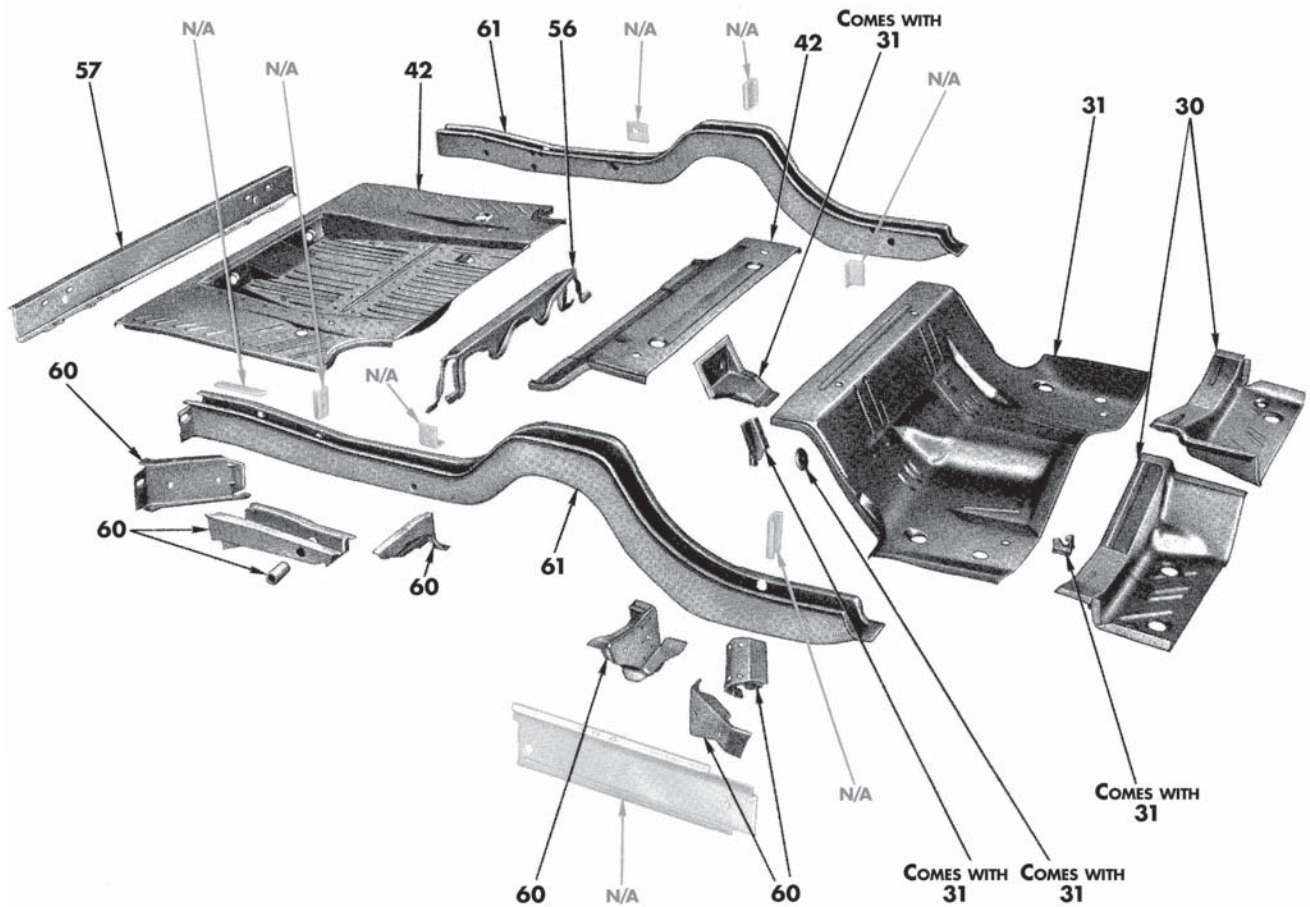

42) Trunk Floor

B-Body

YEAR	MODEL	PART #	PRICE	AVAILABILITY
68-70	Full Floor	3405	349.95	IN STOCK
68-70	LH side	3405-1L	179.95	1st Qtr
68-70	RH side	3405-1R	179.95	1st Qtr
71-73	Full Floor	3433	349.95	1st Qtr
71-73	LH side	3433-1L	179.95	1st Qtr
71-73	RH side	3433-1R	179.95	1st Qtr

CHARGER

68-70	Full Floor	3405A	349.95	IN STOCK
68-70	LH	3405A-1L	179.95	1st Qtr
68-70	RH	3405A-1R	179.95	1st Qtr

43) Trunk Floor Extension

68-70	Plymouth, LH	3375L	109.95	1st Qtr
68-70	Plymouth, RH	3375R	109.95	1st Qtr
68-70	Dodge, LH	3406L	109.95	1st Qtr
68-70	Dodge, RH	3406R	109.95	1st Qtr
68-70	Charger, LH	3376L	109.95	1st Qtr
68-70	Charger, RH	3376R	109.95	1st Qtr
71-72	Charger, LH	3377L	109.95	INQUIRE
71-72	Charger, RH	3377R	109.95	INQUIRE
71-74	Plymouth LH	3378L	109.95	2nd Qtr
71-74	Plymouth, RH	3378R	109.95	2nd Qtr

End Cap

71-74	B-Body, LH	3378-1L	19.95	2nd Qtr
71-74	B-Body, RH	3378-1R	19.95	2nd Qtr

44) Trunk Floor Brace

YEAR	MODEL	PART #	PRICE	AVAILABILITY
68-70	B-Body, 3-piece set	3405-3	129.95	IN STOCK
71-73	B-Body, 2-piece set	3433-3	109.95	1st Qtr

45) Jack Bracket

71-73	(2 pieces)	3433-4	29.95	2nd Qtr

46) Spare Tire Hold Down Bracket

B-Body

1968	(pictured, left)	3405-2A	39.95	IN STOCK
69-70	(pictured, right)	3405-2B	39.95	IN STOCK
71-73		3433-2	19.95	1st Qtr

Spare Tire Support

(mounts on rear trunk floor)

68-70	Charger, 2-piece set	3557	49.95	IN STOCK

47) Trunk Floor to Valance Reinforcement

68-70	Charger, 2-piece set	3516	129.95	1st Qtr

48) Trunk Lock Support

68-70	Charger (pictured)	3424	99.95	IN STOCK
68-69	Road Runner	3429	59.95	IN STOCK
1970	Road Runner	3430	99.95	IN STOCK