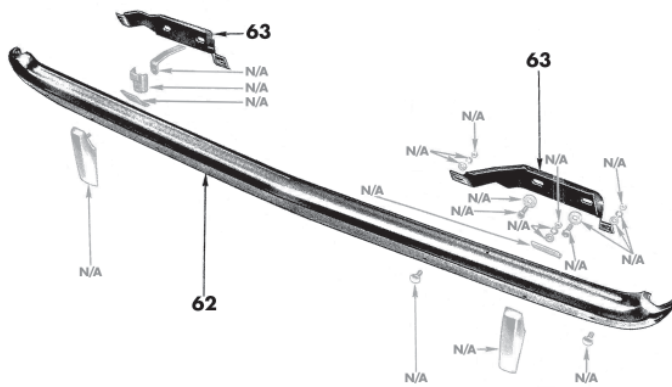

42) Trunk Floor (continued)

CHALLENGER

1970	Full Floor	3389	349.95	1st Qtr
1970	LH side	3389-1L	179.95	1st Qtr
1970	RH side	3389-1R	179.95	1st Qtr
71-74	Full Floor	3389A	349.95	1st Qtr
71-74	LH side	3389A-1L	179.95	1st Qtr
71-74	RH side	3389A-1R	179.95	1st Qtr

43) Trunk Floor Extension

70-74	Barracuda, LH	3392BL	109.95	2nd Qtr
70-74	Barracuda, RH	3392BR	109.95	2nd Qtr
70-74	Challenger, LH	3392AL	109.95	1st Qtr
70-74	Challenger, RH	3392AR	109.95	1st Qtr

44) Trunk Floor Brace

70-74	E-Body, Pair	3389-3	119.95	IN STOCK

45) Jack Bracket

70-74	E-Body, Front, LH	3392-1L	12.95	2nd Qtr
70-74	E-Body, Rear, LH	3392-2L	19.95	2nd Qtr
70-74	E-Body, front/rear brackets, 2-piece set	3392-1S	29.95	2nd Qtr

46) Spare Tire Hold Down Bracket

70-74	Hardtop	3389-2A	29.95	IN STOCK
70-71	Convertible	3389-2B	49.95	2nd Qtr