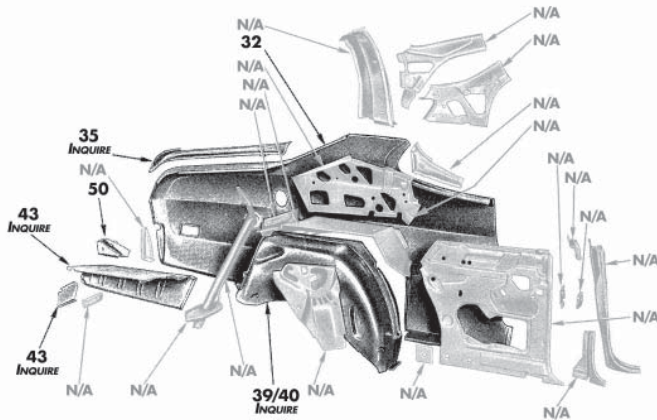

32) OE-Style Quarter Panel

DART				
73-76	Dart Sport, LH	3534-2L	399.95	2nd Qtr
73-76	Dart Sport, RH	3534-2R	399.95	2nd Qtr
DEMON				
1971	LH	3534-1L	399.95	2nd Qtr
1971	RH	3534-1R	399.95	2nd Qtr
1972	LH	3534-2L	399.95	2nd Qtr
1972	RH	3534-2R	399.95	2nd Qtr
DUSTER				
70-71	LH	3534-1L	399.95	2nd Qtr
70-71	RH	3534-1R	399.95	2nd Qtr
72-76	LH	3534-2L	399.95	2nd Qtr
72-76	RH	3534-2R	399.95	2nd Qtr

35) Trunk Gutter

DART				
73-76	Dart Sport, LH	3607L	INQUIRE	2nd Qtr
73-76	Dart Sport, RH	3607R	INQUIRE	2nd Qtr
73-76	Dart Sport, Pair	3607S	INQUIRE	2nd Qtr
DEMON				
71-72	LH	3607L	INQUIRE	2nd Qtr
71-72	RH	3607R	INQUIRE	2nd Qtr
71-72	Pair	3607S	INQUIRE	2nd Qtr
DUSTER				
70-76	LH	3607L	INQUIRE	2nd Qtr
70-76	RH	3607R	INQUIRE	2nd Qtr
70-76	Pair	3607S	INQUIRE	2nd Qtr

39) Outer Wheelhouse

DART				
73-76	Dart Sport, LH	3606OL	INQUIRE	2nd Qtr
73-76	Dart Sport, RH	3606OR	INQUIRE	2nd Qtr
DEMON				
71-72	LH	3606OL	INQUIRE	2nd Qtr
71-72	RH	3606OR	INQUIRE	2nd Qtr
DUSTER				
70-76	LH	3606OL	INQUIRE	2nd Qtr
70-76	RH	3606OR	INQUIRE	2nd Qtr

40) Inner Wheelhouse

DART				
73-76	Dart Sport, LH	3606IL	INQUIRE	3rd Qtr
73-76	Dart Sport, RH	3606IR	INQUIRE	3rd Qtr
DEMON				
71-72	LH	3606IL	INQUIRE	3rd Qtr
71-72	RH	3606IR	INQUIRE	3rd Qtr
DUSTER				
70-76	LH	3606IL	INQUIRE	3rd Qtr
70-76	RH	3606IR	INQUIRE	3rd Qtr

42) Trunk Floor

DART				
73-76	Dart Sport, full floor	3603	INQUIRE	2nd Qtr
DEMON				
71-72	full floor	3603	INQUIRE	2nd Qtr
DUSTER				
70-76	full floor	3603	INQUIRE	2nd Qtr