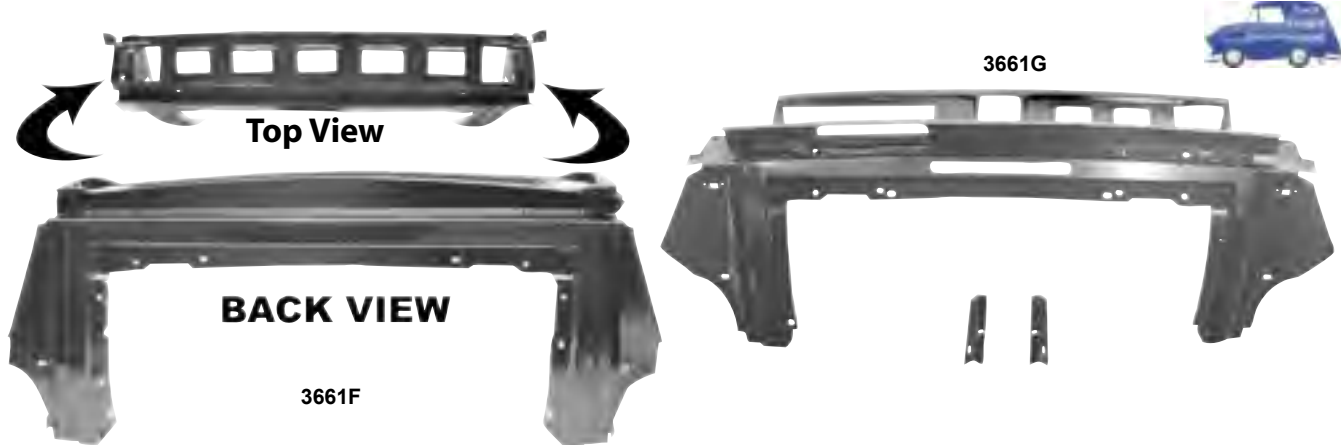

Rear Seat / Trap Door Panels

3661F	1967-68	Rear Seat/Trap Door Panel, Fastback		MSRP $344.00 ea
3661G	1969-70	Rear Seat/Trap Door Panel, Fastback		MSRP $344.00 ea

Wholesale Only. MSRP not including Taxes, Shipping and Handling. MSRP are subject to change without notice