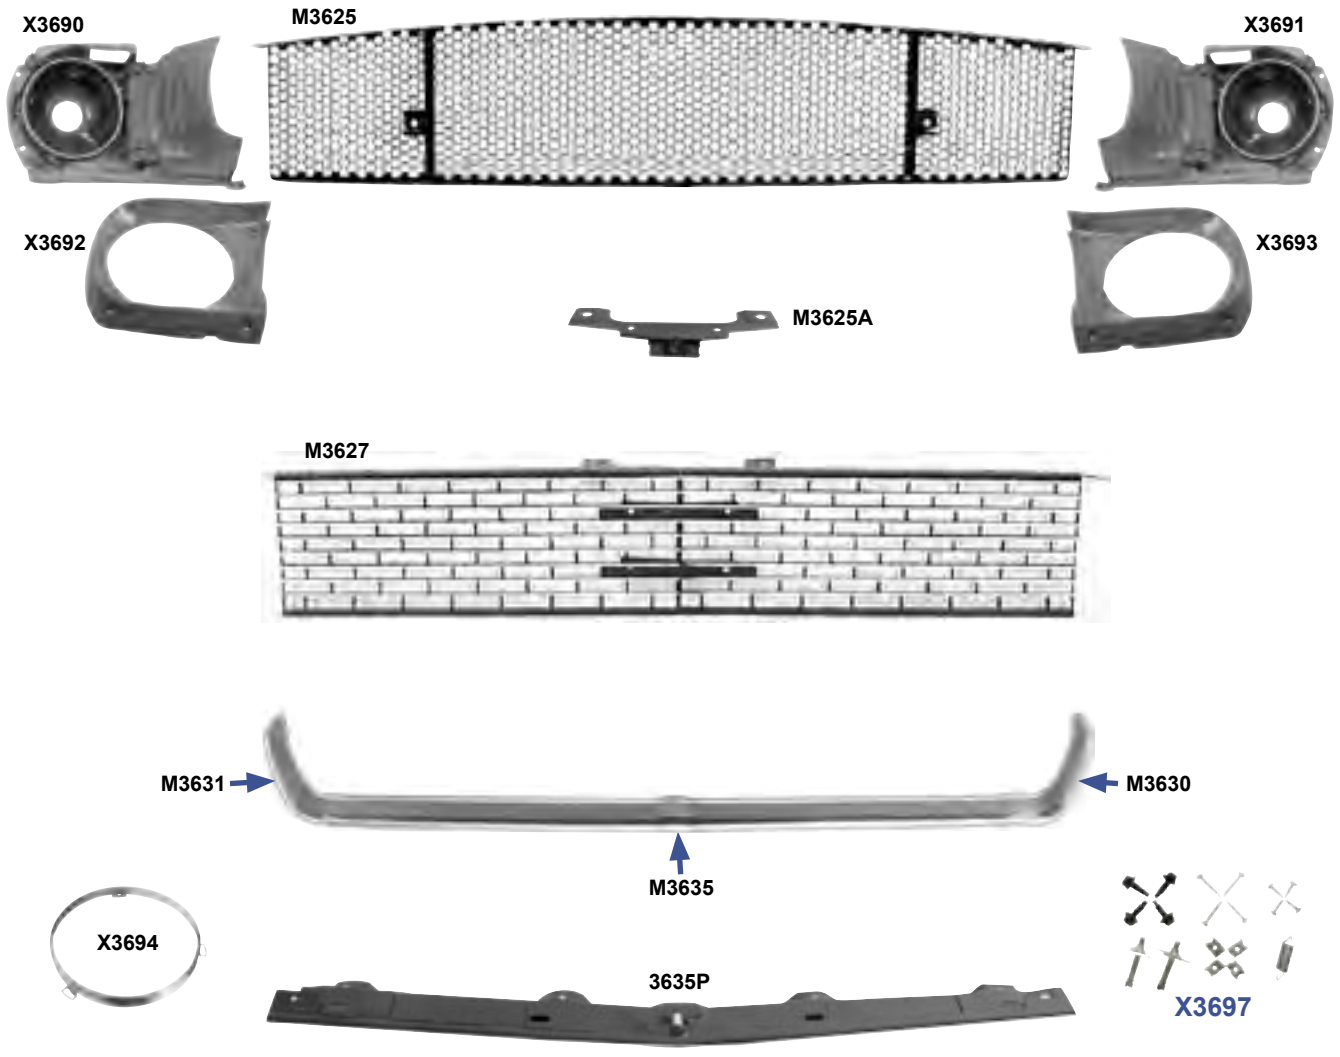

Wholesale Only. MSRP not including Taxes, Shipping and Handling. MSRP are subject to change without notice

M3625	1965	Grille	MSRP $90.00 ea
M3626	1965	Grille with Fog Lamps	MSRP $90.00 ea
M3625A	1965	Grille Ornament Retainer	MSRP $9.00 ea
M3627	1966	Grille	MSRP $127.00 ea
X3690	1965-66	Headlamp Bucket Assembly RH	MSRP $209.00 ea
X3691	1965-66	Headlamp Bucket Assembly LH	MSRP $209.00 ea
X3696	New 1965-66	Headlamp Adjusting Bucket RH/LH	MSRP $19.00 ea
X3697	New 1965-66	Headlamp Adjusting Screw Set	MSRP $9.00 set
X3692	1965-66	Headlamp Door RH	MSRP $50.00 ea
X3693	1965-66	Headlamp Door LH	MSRP $50.00 ea
X3694	1965-68, 1970	Headlamp Retaining Ring	MSRP $9.00 ea
M3630	1965-66	Grille Molding RH	MSRP $22.00 ea
M3631	1965-66	Grille Molding LH	MSRP $22.00 ea
M3635	1966	Grille Center Joint Molding	MSRP $15.00 ea
3635P	1965-66	Lower Grille Support Bar	MSRP $49.00 ea