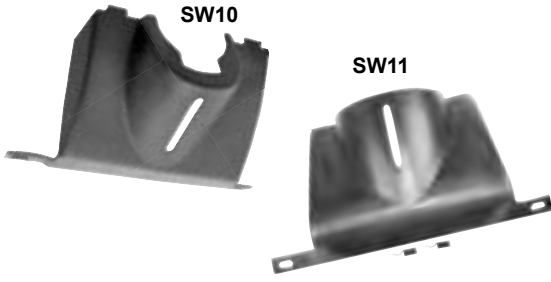

Column Covers

SW10	1969	Steering Column Cover
SW11	1970	Steering Column Cover

MSRP $50.00 ea