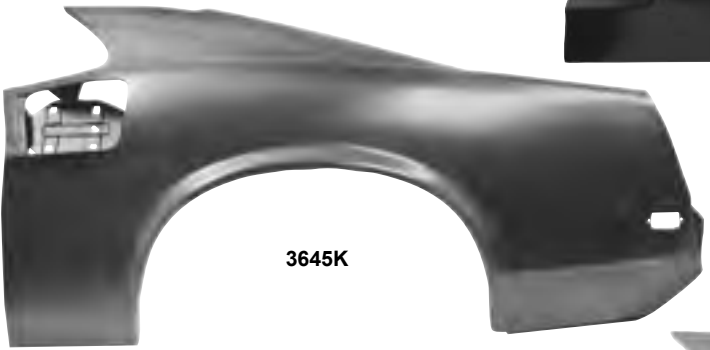

Wholesale Only. MSRP not including Taxes, Shipping and Handling. MSRP are subject to change without notice

3645K

See page M36 for Quarter Brackets...

3645G	1968	Quarter Panel, RH	Fastback	MSRP $574.00 ea
3645H	1968	Quarter Panel, LH	Fastback	MSRP $574.00 ea
3647C	1968	Quarter Panel, RH	Coupe	MSRP $362.00 ea
3647D	1968	Quarter Panel, LH	Coupe	MSRP $362.00 ea
3645J	1969	Quarter Panel, RH	Fastback	MSRP $574.00 ea
3645K	1969	Quarter Panel, LH	Fastback	MSRP $574.00 ea
3647GX	New	Quarter Panel, Complete RH	Convertible	Coming soon!
3647HX	New	Quarter Panel, Complete LH	Convertible	Coming soon!
3645L	1970	Quarter Panel, RH	Fastback	MSRP $592.00 ea
3645M	1970	Quarter Panel, LH	Fastback	MSRP $592.00 ea