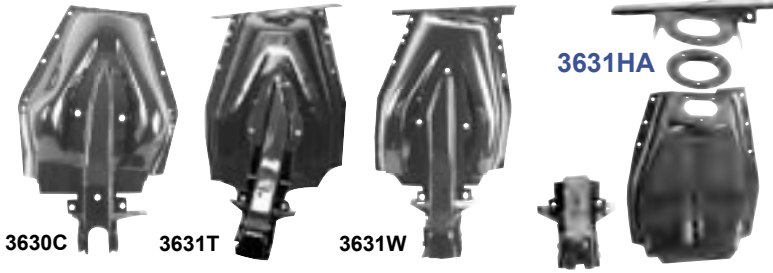

Replacement Shock Towers

3630C	1965-66	Shock Tower Replacement RH
3630D	1965-66	Shock Tower Replacement LH
3631T	1967-68	Shock Tower Replacement RH
3631U	1967-68	Shock Tower Replacement LH
3631W	1969-70	Shock Tower Replacement RH
3631X	1969-70	Shock Tower Replacement LH

MSRP $132.00 ea

3631HA	New	1967-68	Notched Shock Tower Kit (Upper Control Arm Delete), RH
3631HB	New	1967-68	Notched Shock Tower Kit (Upper Control Arm Delete), LH

MSRP $400.00 ea

Outer Shock Towers