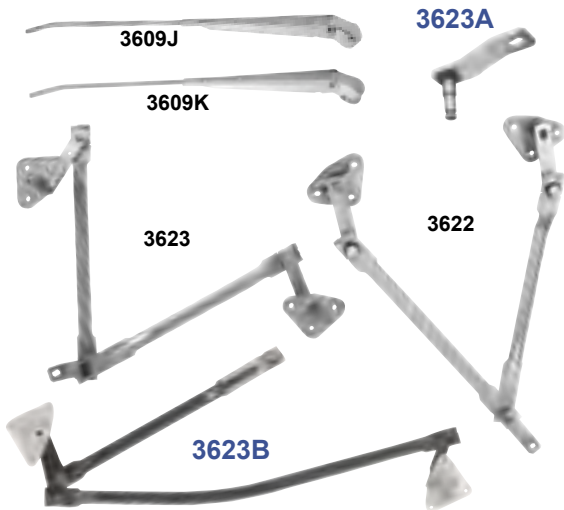

Windshield Wiper Arms

3609J	1965	Windshield Wiper Arm	MSRP $19.00 ea
3609K	1966-70	Windshield Wiper Arm	
3623A	New 1967-68	Wiper Motor Arm	MSRP $24.00 ea
3622	1966	Wiper Motor Transmission Arm	MSRP $132.00 ea
3623	1967-68	Wiper Motor Transmission Arm	
3623B	New 1969-70	Wiper Motor Transmission Arm	MSRP $152.00 pr