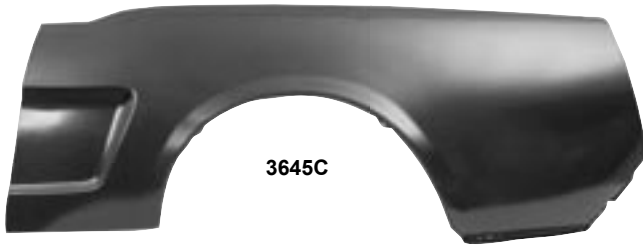

Quarter Panel Skins

3645C