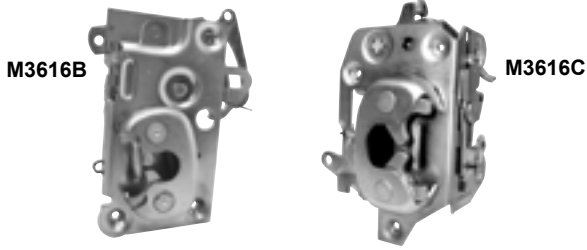

Door Latches

M3616A	1965-66	Door Latch RH
M3616B	1965-66	Door Latch LH
MSRP $62.00 ea		

M3616C	1967-68	Door Latch RH
M3616D	1967-68	Door Latch LH
MSRP $80.00 ea