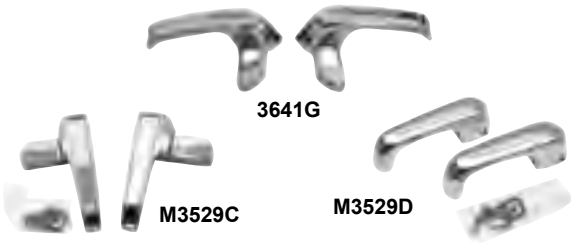

Wholesale Only. MSRP not including Taxes, Shipping and Handling. MSRP are subject to change without notice

Vent Window Handles

3641G 1965-66 Vent Window Handles

MSRP $27.00 pr

M3529C 1967 Vent Window Handles

M3529D 1968 Vent Window Handles

MSRP $35.00 pr

M3529E New 1968 Vent Window Handle with Nylon

Coming Soon!

Door Relays

M3540 1967-68 Door Handle Control Relay RH

M3541 1967-68 Door Handle Control Relay LH

MSRP $15.00 ea