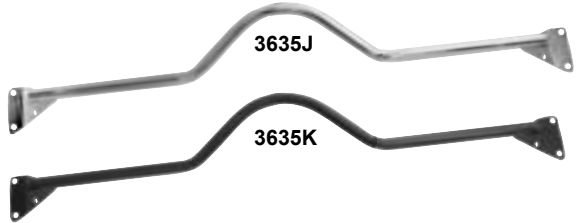

3635J	1965-66	Curved Chrome	MSRP $42.00 ea
3635K	1965-66	Curved Painted	MSRP $34.00 ea