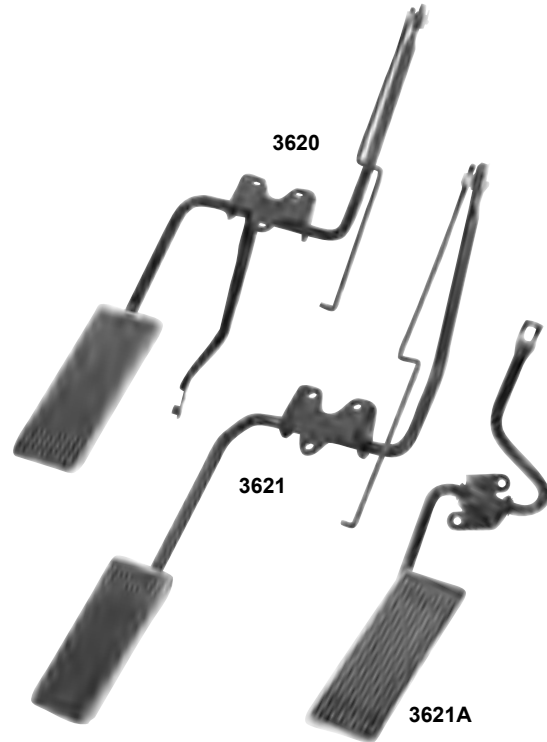

Accelerator Assemblies

3621		1965-68	Accelerator Assembly, Manual Transmission
MSRP $87.00 ea			
3620		1966-68	Accelerator Assembly, Automatic Transmission
3621A		1969	Accelerator Assembly, Manual Transmission
MSRP $94.00 ea			

Pkg. Brake Pad

M3596		1969-73	Parking Brake Pedal Pad
MSRP $9.00 ea			

Wholesale Only. MSRP not including Taxes, Shipping and Handling. MSRP are subject to change without notice