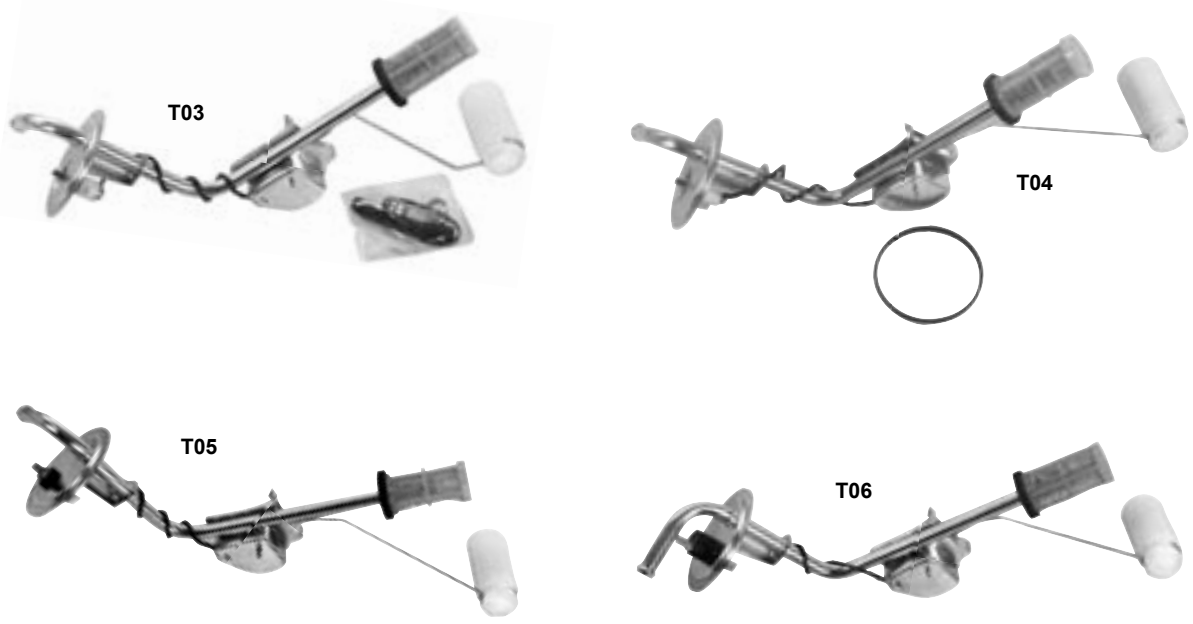

Wholesale Only. MSRP not including Taxes, Shipping and Handling. MSRP are subject to change without notice

Fuel Sending Units

T03	1965-68	Fuel Sender All Engines	MSRP $29.00 ea
T04	1969	Fuel Sender All Engines	MSRP $34.00 ea
T05	1970	Fuel Sender All Engines	MSRP $34.00 ea
T06	1971-73	Fuel Sender All (Except '71 429 V8)	MSRP $34.00 ea

Gas Caps