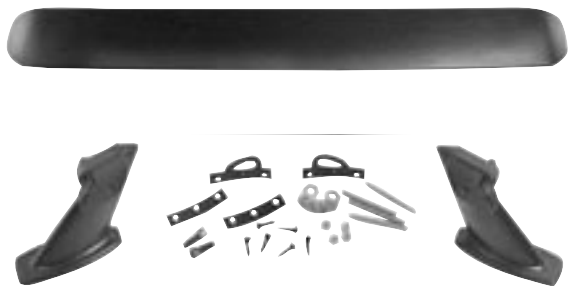

Wholesale Only. MSRP not including Taxes, Shipping and Handling. MSRP are subject to change without notice

3607 1969-70 Rear Spoiler w/ Mounting Hardware
MSRP $190.00 kit