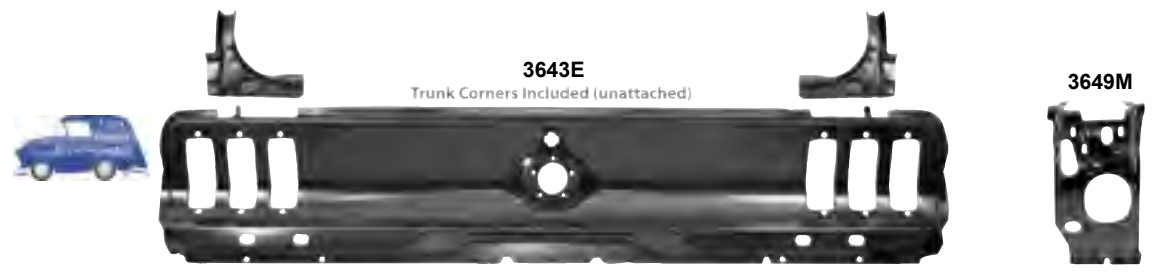

See page M81 for Custom Sequential parts

3643E	1967-68	Tail Lamp Panel w/Coupe & Convertible trunk corners	MSRP $107.00 ea
3649C	1967-68	Tail Lamp Panel Trunk Corner, RH, Coupe & Convertible	MSRP $20.00 ea
3649D	1967-68	Tail Lamp Panel Trunk Corner, LH, Coupe & Convertible	MSRP $20.00 ea
3649DA	1967-68	Tail Lamp Panel Upper Trunk Corner, RH, Fastback	MSRP $30.00 ea
3649DB	1967-68	Tail Lamp Panel Upper Trunk Corner, LH, Fastback	MSRP $30.00 ea
3649M	1967-68	Tail Lamp Panel Brace	MSRP $37.00 ea
3643EA	New 1968	Tail Lamp Panel, CS	MSRP $280.00 ea