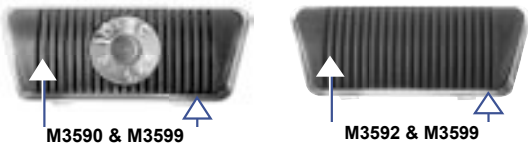

## Pkg. Brake Pad

M3596		1969-73	Parking Brake Pedal Pad
<b>MSRP \$9.00 ea</b>			

Wholesale Only. MSRP not including Taxes, Shipping and Handling. MSRP are subject to change without notice

Wholesale Only. MSRP not including Taxes, Shipping and Handling. MSRP are subject to change without notice