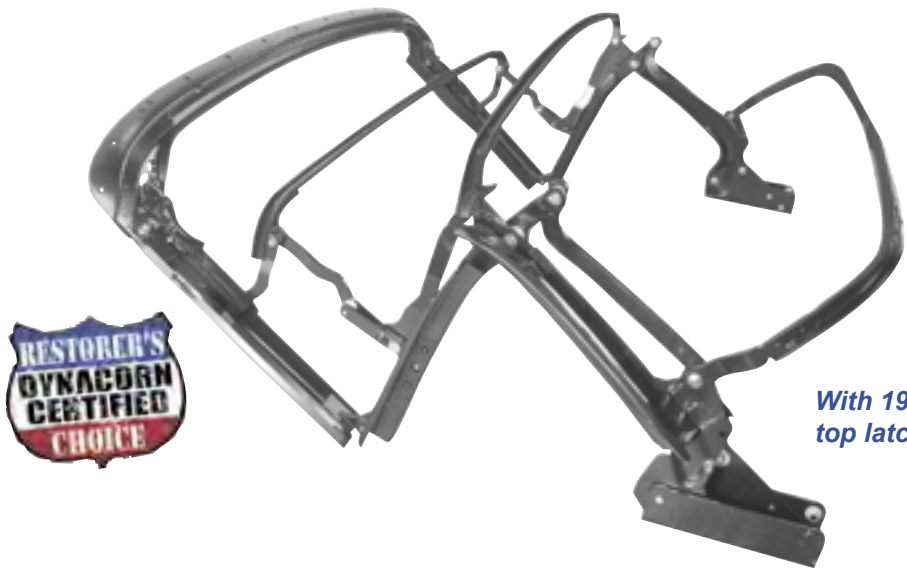

Wholesale Only. MSRP not including Taxes, Shipping and Handling. MSRP are subject to change without notice

Convertible Top Frame

With 1965-67 top latches

3628	New	1965-68	Convertible Top Frame Assembly w/Header Bow	MSRP $1630.00 ea

Roof Panels