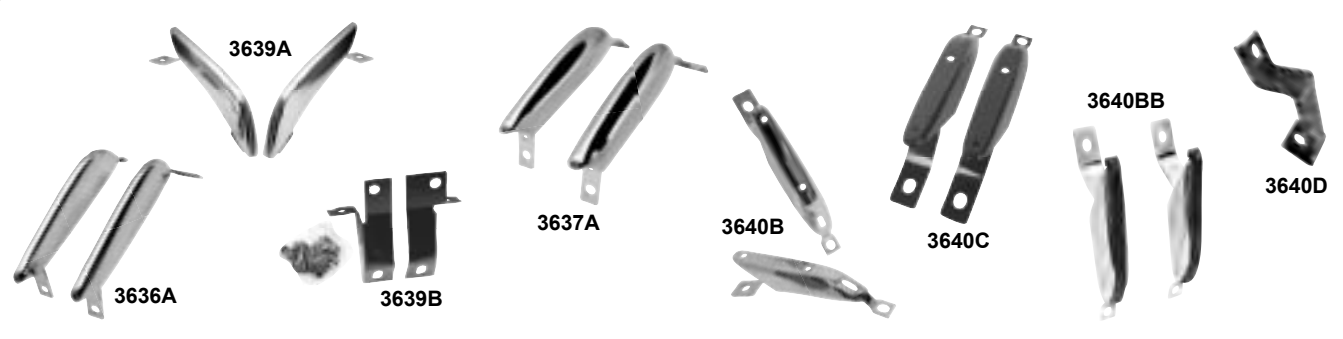

Bumper Guards

3636A	1965-66	Bumper Guards, Front Chrome	MSRP $42.00 pr
3639A	1965-66	Bumper Guards, Rear Chrome	MSRP $42.00 pr
3639B	1965-66	Rear Bumper Guard Bracket	MSRP $29.00 pr
3637A	1967-68	Bumper Guards, Front Chrome	MSRP $42.00 pr
3640B	1967-68	Bumper Guards, Rear Chrome	MSRP $42.00 pr
3640C	1967-68	Bumper Guards, Rear Black	MSRP $39.00 pr
3640BB	1967-68	Bumper Guard with Pad, Rear	MSRP $55.00 pr
3640D	1967-68	Bumper Guard Bracket, Rear	MSRP $20.00 ea
3640N	1971-72	Bumper Guards, Rear Deluxe	Being Retooled