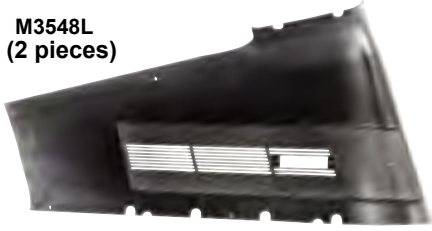

M3548L
(2 pieces)

dii Exclusive