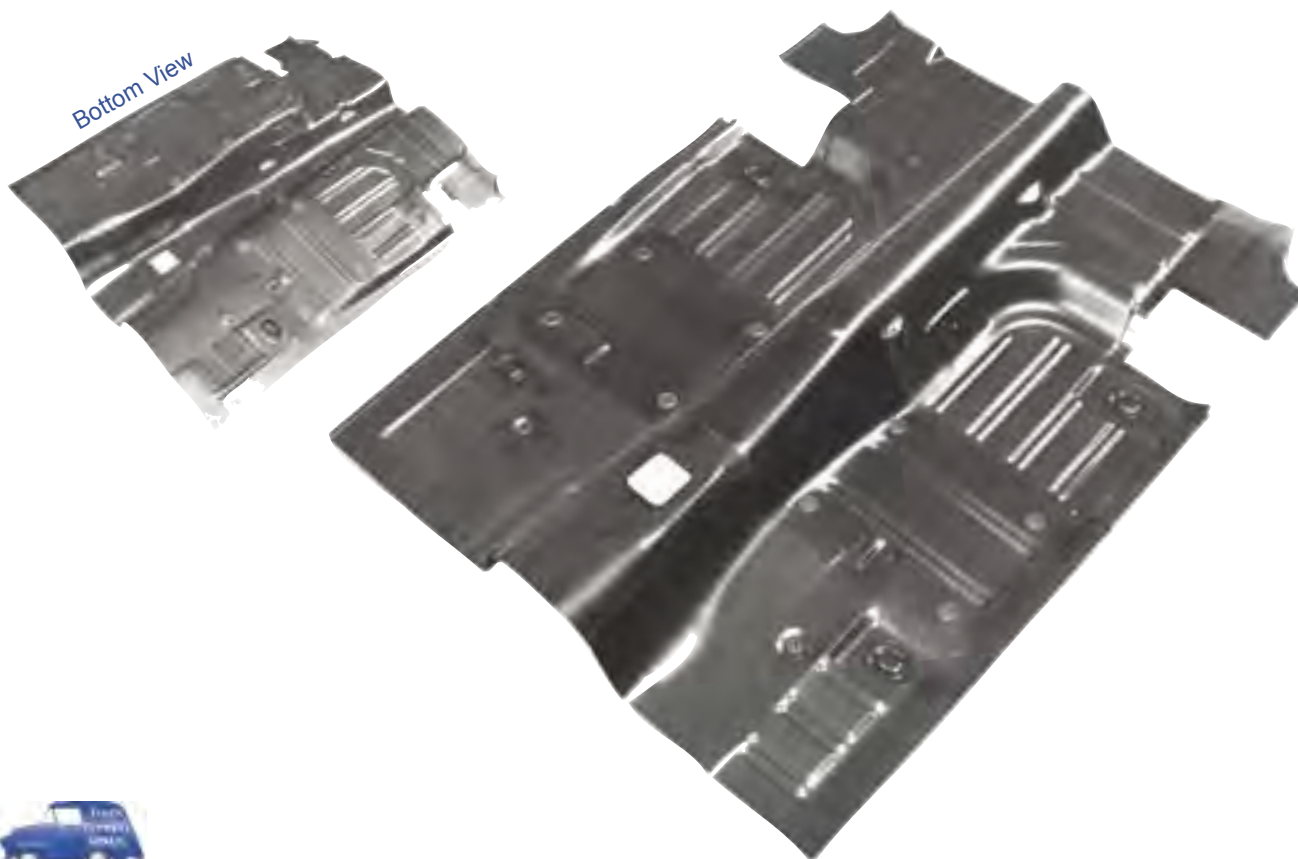

Bottom View

3648C 1965-68 Complete Floor Pan, Coupe & Fastback **MSRP $574.00 ea**

Wholesale Only. MSRP not including Taxes, Shipping and Handling. MSRP are subject to change without notice