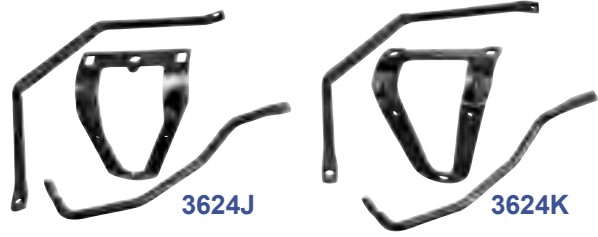

Brake Brackets

3624J	New	1969	Brake Pedal Support-to-Dash Bracket
3624K	New	1970	Brake Pedal Support-to-Dash Bracket
$32.00 ea