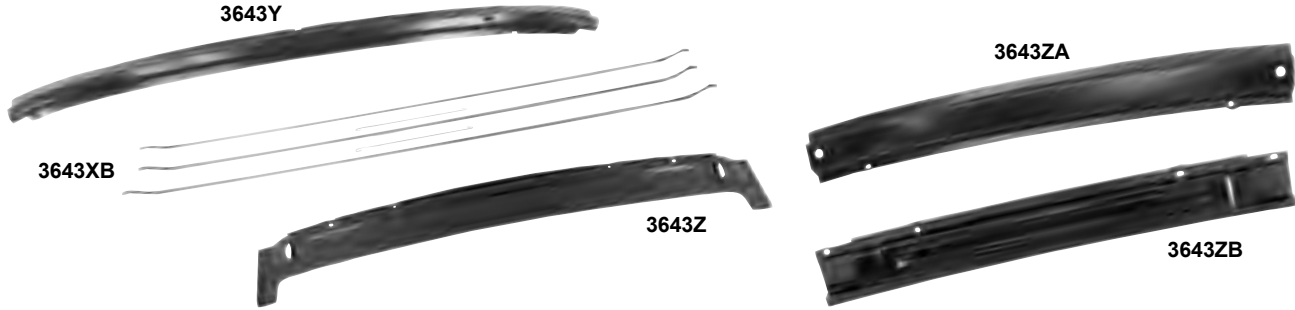

Roof Braces

3643ZD	New	1965-66	Front Roof Brace, Convertible	MSRP $104.00 ea
3643Y		1965-68	Front Roof Brace, Coupe & Fastback	MSRP $89.00 ea
3643XB		1967-68	Roof Headliner Bows, 5 pcs., Fastback	MSRP $57.00 set
3643Z		1967-68	Rear Roof Brace, Fastback	MSRP $107.00 ea
3643ZA		1969-70	Front Roof Brace, Fastback	MSRP $89.00 ea
3643ZB		1969-70	Rear Roof Brace, Fastback	MSRP $104.00 ea