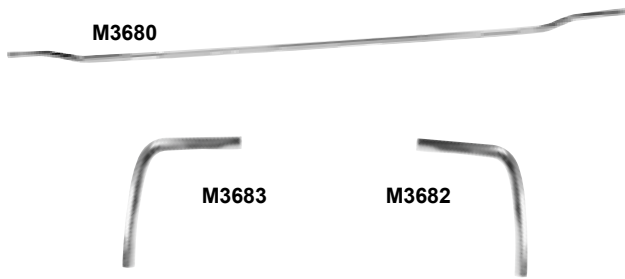

Trunk Lid & Qtr. Extension Moldings

M3680	1967-68	Trunk Lid Mldg, Fastback
MSRP $20.00 ea		
M3682	1967-68	Quarter Extension Molding RH, Fastback
M3683	1967-68	Quarter Extension Molding LH, Fastback
MSRP $15.00 ea