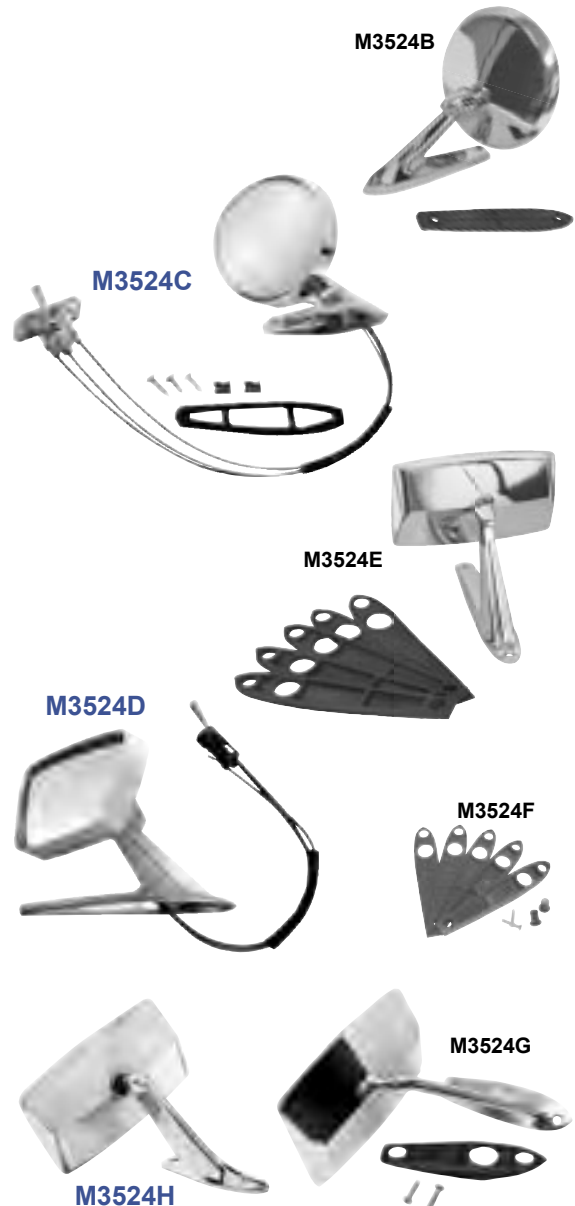

Exterior Mirrors

M3524B

M3524C

M3524E

M3524D

M3524F

M3524H

M3524G

M3524B 1965-66 Standard Exterior Mirror

MSRP $30.00 ea

M3524C New 1965-66 Remote Control Exterior Mirror, LH

MSRP $89.00 ea

M3524E 1967-68 Standard Exterior Mirror With Gasket

MSRP $67.00 ea

M3524D New 1967-68 Remote Control Exterior Mirror, LH

MSRP $89.00 ea

M3524F 1967-68 Mirror Gasket Kit **MSRP $9.00 set**

M3524G 1969-70 Standard Exterior Mirror, LH

MSRP $55.00 ea

M3524H New 1971-73 Standard Exterior Mirror

MSRP $64.00 ea

Wholesale Only. MSRP not including Taxes, Shipping and Handling. MSRP are subject to change without notice