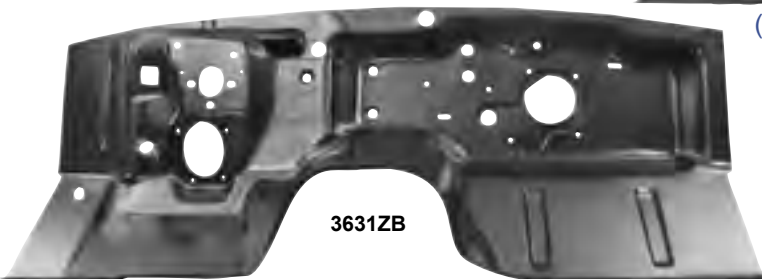

## Firewalls

3631Z

3613A

3631ZA

(Will fit Convertible with some modification)

3631ZB

3631Z		1965-66	Firewall, Fastback & Coupe, (Trim for use on Convertible)	<b>MSRP \$267.00 ea</b>
3631ZA		1967-68	Firewall, Fastback & Coupe, (Trim for use on Convertible)	<b>MSRP \$285.00 ea</b>
3631ZB		1969-70	Firewall	<b>MSRP \$324.00 ea</b>
3613A	New	1967-68	Steering Column Cover	<b>MSRP \$19.00 ea</b>