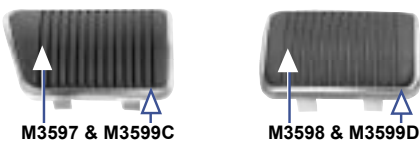

M3597	1965-68	Clutch Pedal Pad	MSRP $7.00 ea
M3599C	1965-68	Clutch Pedal Trim	MSRP $12.00 ea
M3598	1969-73	Clutch Pedal Pad	MSRP $10.00 ea
M3599D	1969-73	Clutch Pedal Trim	MSRP $20.00 ea