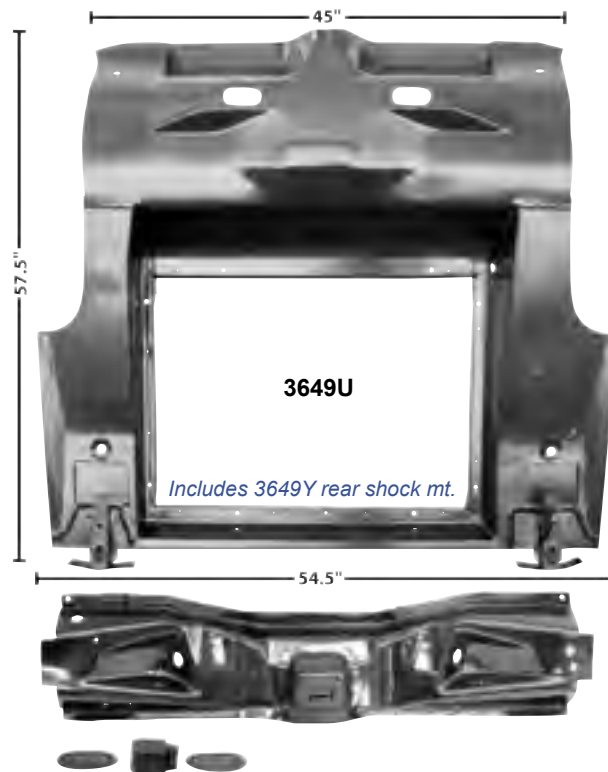

Coupe & Fastback

3649S	1965-66	Complete Trunk Floor, Coupe & Fastback	MSRP $535.00 ea
3649T	1967-68	Complete Trunk Floor, Coupe & Fastback	MSRP $535.00 ea
3649U	1969-70	Complete Trunk Floor, Coupe & Fastback	MSRP $535.00 ea

More Trunk Floor Pans on page 41....

Wholesale Only. MSRP not including Taxes, Shipping and Handling. MSRP are subject to change without notice