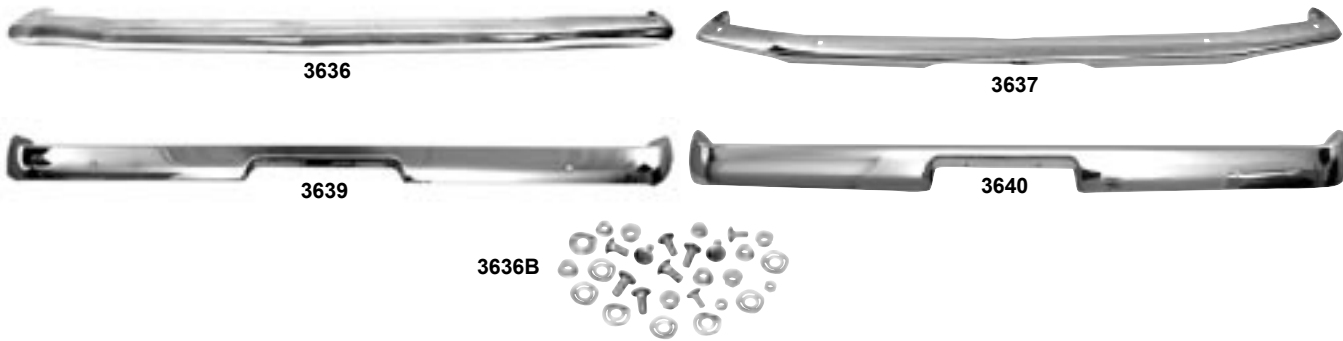

Wholesale Only. MSRP not including Taxes, Shipping and Handling. MSRP are subject to change without notice

Bumpers

3636	1965-66	Front Bumper		MSRP $170.00 ea
3639	1965-66	Rear Bumper		MSRP $170.00 ea
3637	1967-68	Front Bumper		MSRP $170.00 ea
3640	1967-68	Rear Bumper		MSRP $170.00 ea
3637B	New	1967-68	Front/Rear Paintable EDP Bumper Set, 2pc.	Coming Soon!
3636B	1965-68	Complete Bumper Bolt Kit		MSRP $19.00 kit