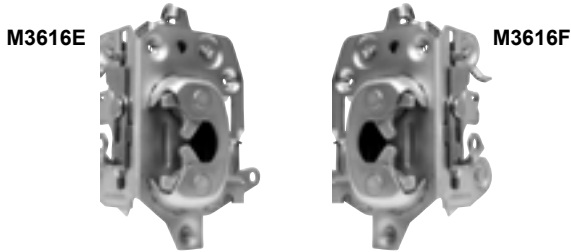

M3616E	1969-70	Door Latch RH
M3616F	1969-70	Door Latch LH
MSRP $80.00 ea