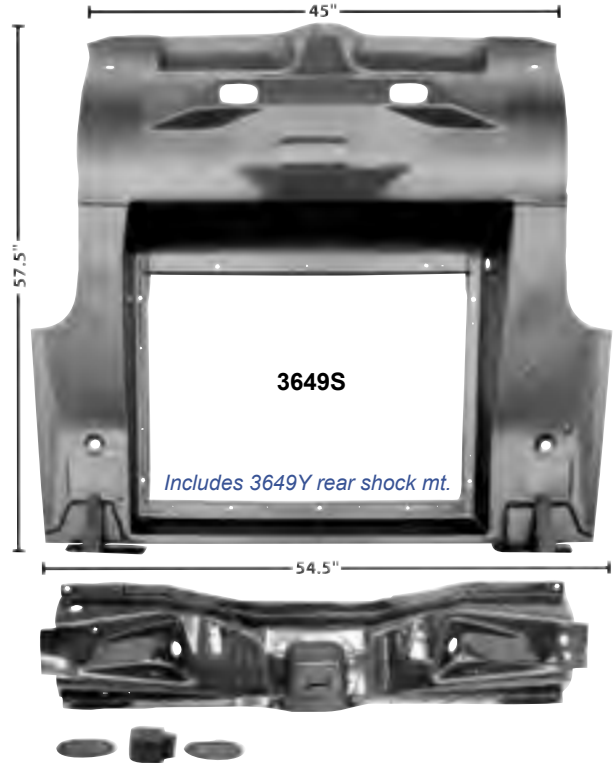

Coupe & Fastback

3649S	1965-66	Complete Trunk Floor, Coupe & Fastback	MSRP $535.00 ea
3649T	1967-68	Complete Trunk Floor, Coupe & Fastback	MSRP $535.00 ea
3649U	1969-70	Complete Trunk Floor, Coupe & Fastback	MSRP $535.00 ea

More Trunk Floor Pans on page 41....

Wholesale Only. MSRP not including Taxes, Shipping and Handling. MSRP are subject to change without notice