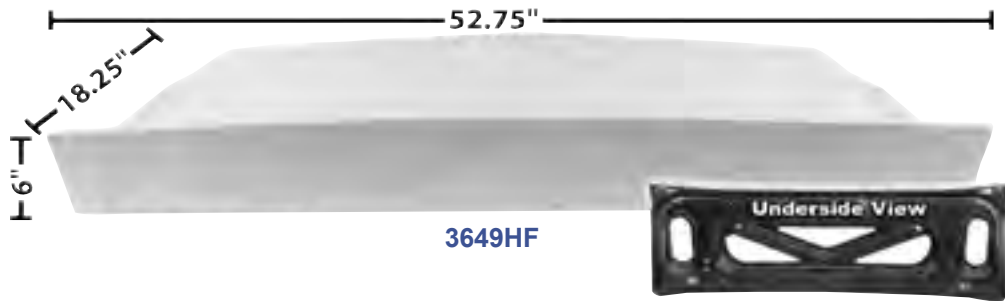

3648	1965-66	Rear Deck Lid, Fastback	MSRP $209.00 ea
3649	1965-66	Rear Deck Lid, Coupe & Convertible	MSRP $209.00 ea
3649A	1967-68	Rear Deck Lid, Coupe & Convertible	MSRP $219.00 ea
3649H	1967-68	Rear Deck Lid, Fastback	MSRP $204.00 ea
3649B	1969-70	Rear Deck Lid, Fastback	MSRP $219.00 ea

3649HF