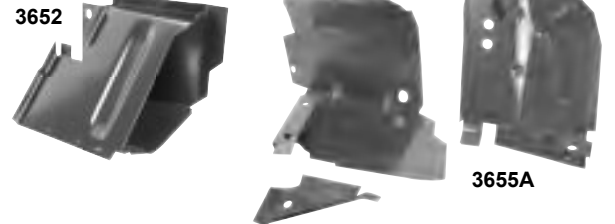

Not spot-welded together - easier to install

3652 1965-66 Torque Box RH For Convertible
3653 1965-66 Torque Box LH For Convertible
MSRP $75.00 ea

3654 1967-70 Torque Box RH For Coupe & Fastback
3655 1967-68 Torque Box LH For Coupe & Fastback
MSRP $75.00 ea

3655A 1969-70 Torque Box LH For Coupe & Fastback
MSRP $105.00 ea

Torque Boxes