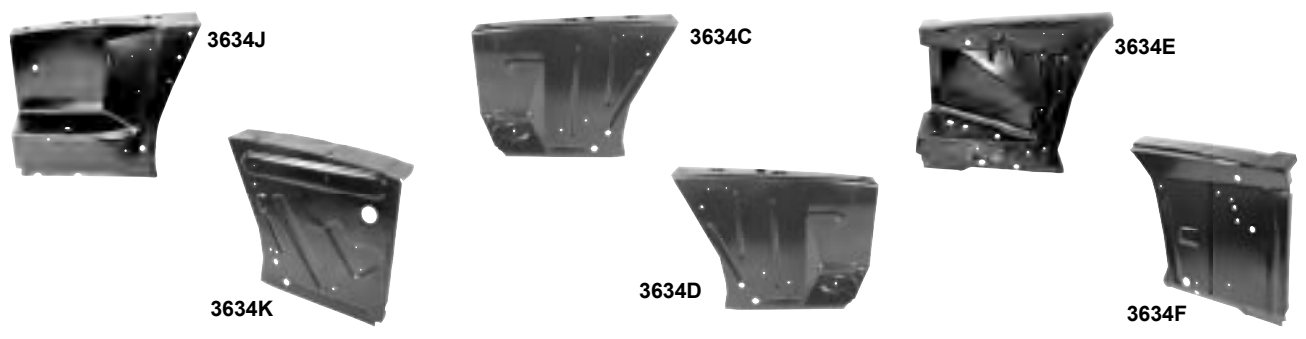

3634J	1967-68	Fender Apron Front RH <i>(New Tooling!)</i>	MSRP $45.00 ea
3634K	1967-68	Fender Apron Front LH <i>(New Tooling!)</i>	MSRP $45.00 ea
3634C	1969-70	Fender Apron Front RH	MSRP $47.00 ea
3634D	1969-70	Fender Apron Front LH	MSRP $47.00 ea
3634E	1971-73	Fender Apron Front RH	MSRP $45.00 ea
3634F	1971-73	Fender Apron Front LH	MSRP $45.00 ea