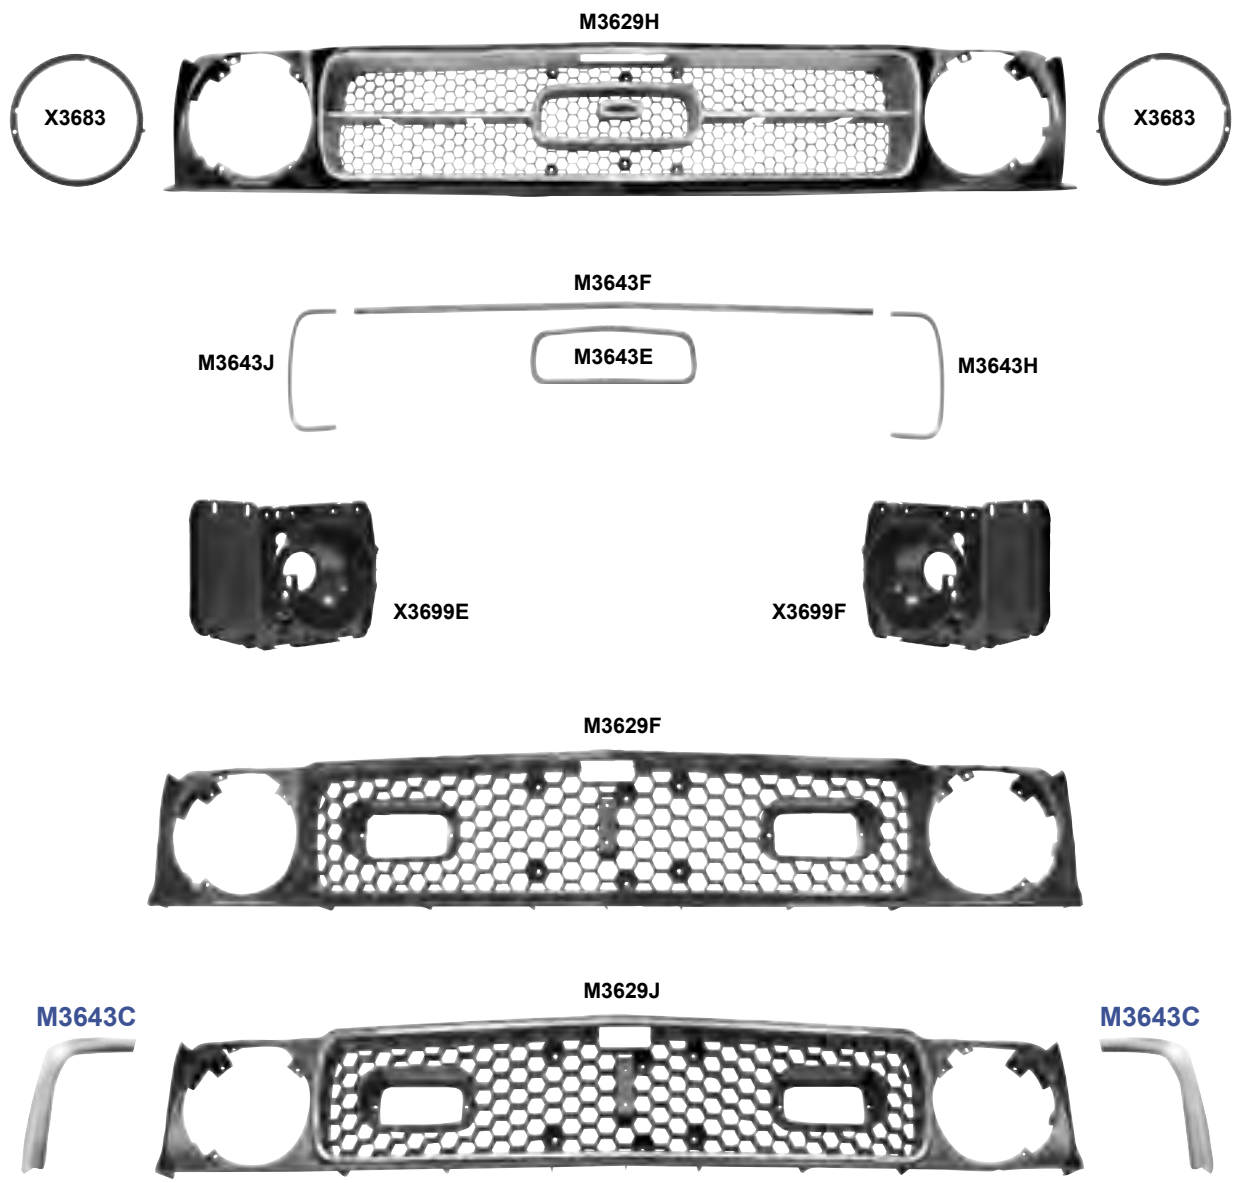

Wholesale Only. MSRP not including Taxes, Shipping and Handling. MSRP are subject to change without notice

M3629E	1971-72	Standard Grille	MSRP $267.00 ea
M3629H	1971-72	Standard Grille With Molding	MSRP $382.00 set
M3629F	1971-72	Mach 1 Grille	MSRP $267.00 ea
M3629J	1971-72	Mach 1 Grille With Molding	MSRP $382.00 set
X3699E	1971-73	Headlamp Housing, RH	MSRP $165.00 ea
X3699F	1971-73	Headlamp Housing, LH	MSRP $165.00 ea
X3683	1971-72	Outer Headlamp Bezels	MSRP $95.00 pr
M3643E	1971-72	Grille Center Molding	MSRP $30.00 ea
M3643F	1971-72	Upper/Lower Grille Molding	MSRP $30.00 ea
M3643H	1971-72	Grille Side Molding, RH	MSRP $30.00 ea
M3643J	1971-72	Grille Side Molding, LH	MSRP $30.00 ea
M3643C	New	Fender Extension Moldings, Chrome	MSRP $114.00 pr