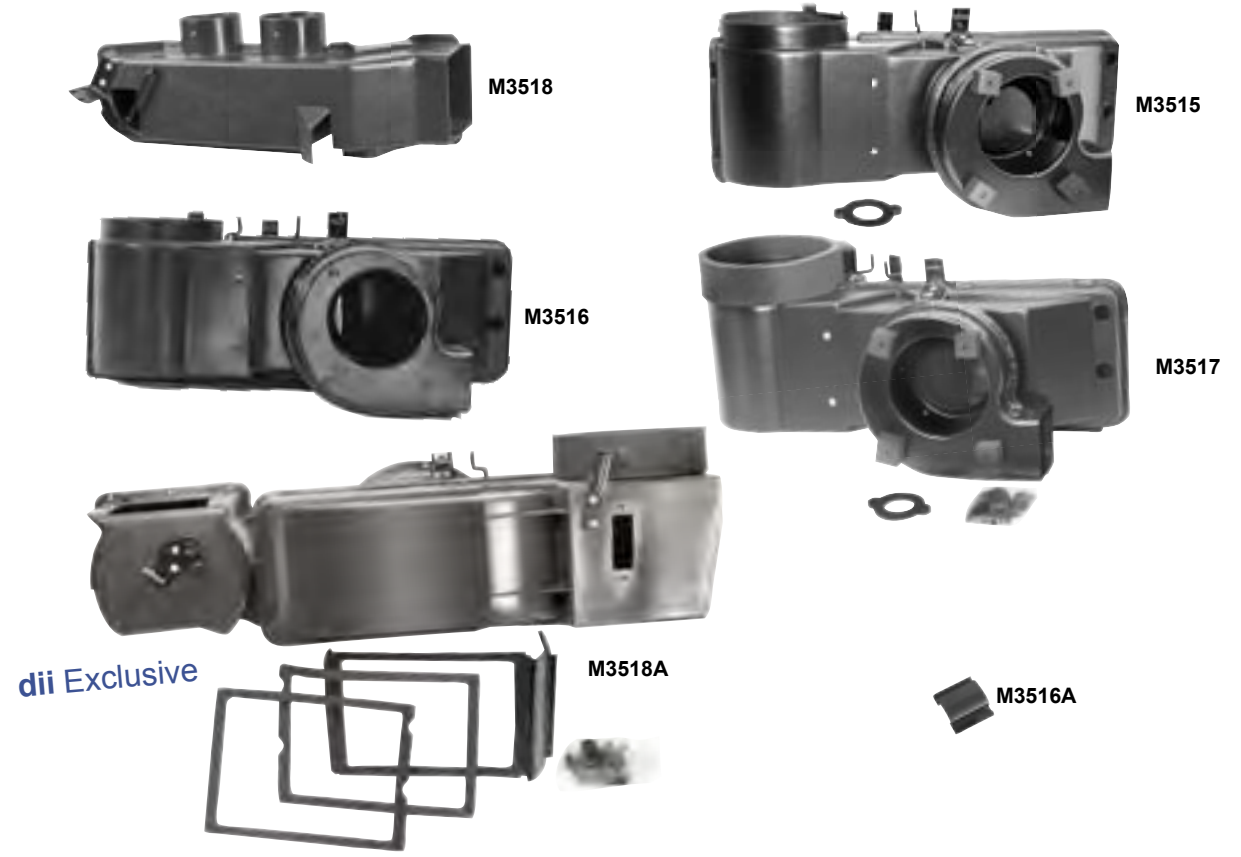

Heater Plenum, Boxes

dii Exclusive

M3518	1965-68	Heater Plenum	MSRP $17.00 ea
M3515	Early 1965	Heater Box Assembly, No Hole for Resistor, 2-Speed	MSRP $317.00 ea
M3516	1965-66	Heater Box W/Gaskets & Clips, with Resistor Cut-Out	MSRP $317.00 ea
M3517	1967-68	Heater Box W/Gasket Kit & Clips	MSRP $317.00 ea
M3518A	1969-70	Heater Box W /Gasket Kit & Clips	MSRP $382.00 ea
M3516A	1965-68	Heater Box Clips	MSRP $4.00 ea

Wholesale Only. MSRP not including Taxes, Shipping and Handling. MSRP are subject to change without notice