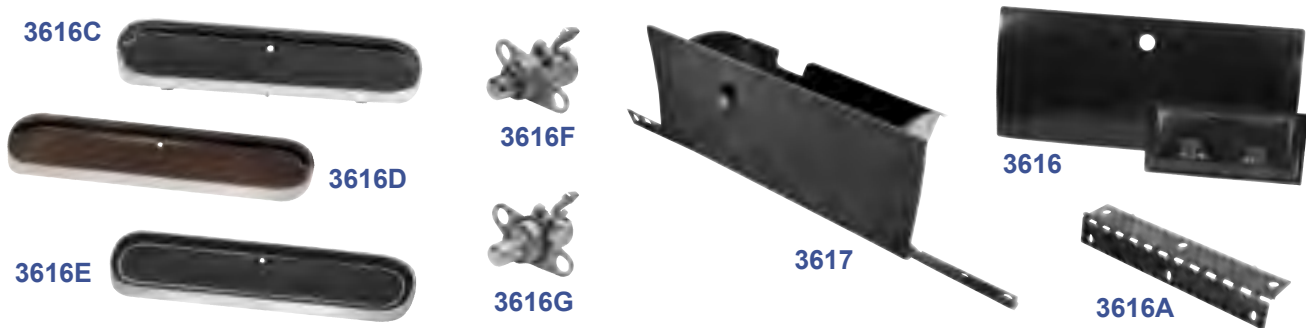

Glovebox

3616C	New	1965	Glovebox Door, Black w/Standard Interior	MSRP $127.00 ea
3616D	New	1965-66	Glovebox Door, Woodgrain	MSRP $127.00 ea
3616F	New	1965	Glovebox Door Latch	MSRP $27.00 ea
3616E	New	1966	Glovebox Door, Black w/Standard Interior	MSRP $127.00 ea
3616G	New	1966	Glovebox Door Latch	MSRP $27.00 ea
3616	New	1967-68	Glovebox Door	MSRP $152.00 ea
3616B	New	1967-68	Glovebox Liner	Coming Soon!
3616A	New	1967-68	Glovebox Door Hinge	MSRP $29.00 ea
3617	New	1969-70	Complete Glovebox Door w/Liner & Hinge	MSRP $247.00 set
3617A	New	1969-70	Glovebox Liner	Coming Soon !!

Wholesale Only. MSRP not including Taxes, Shipping and Handling. MSRP are subject to change without notice