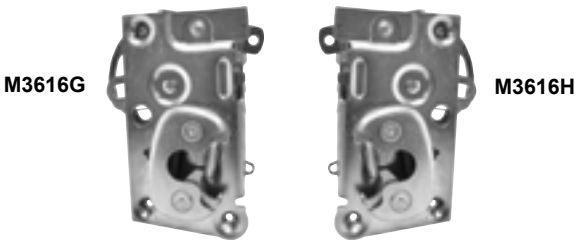

M3616G	1964-65	Door Latch RH, Falcon / Comet
M3616H	1964-65	Door Latch LH, Falcon / Comet
MSRP $62.00 ea