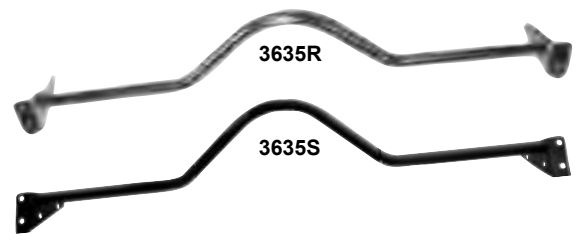

3635R	1967-68	Curved Chrome	MSRP $55.00 ea
3635S	1967-68	Curved Painted	MSRP $37.00 ea

Monte Carlo Bars