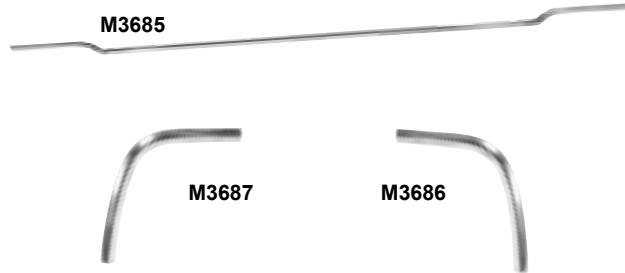

M3685	1967-68	Trunk Lid Mldg, Coupe / Convrt
MSRP $34.00 ea		
M3686	1967-68	Quarter Extension Molding RH, CPE & CVT
M3687	1967-68	Quarter Extension Molding LH, CPE & CVT
MSRP $15.00 ea