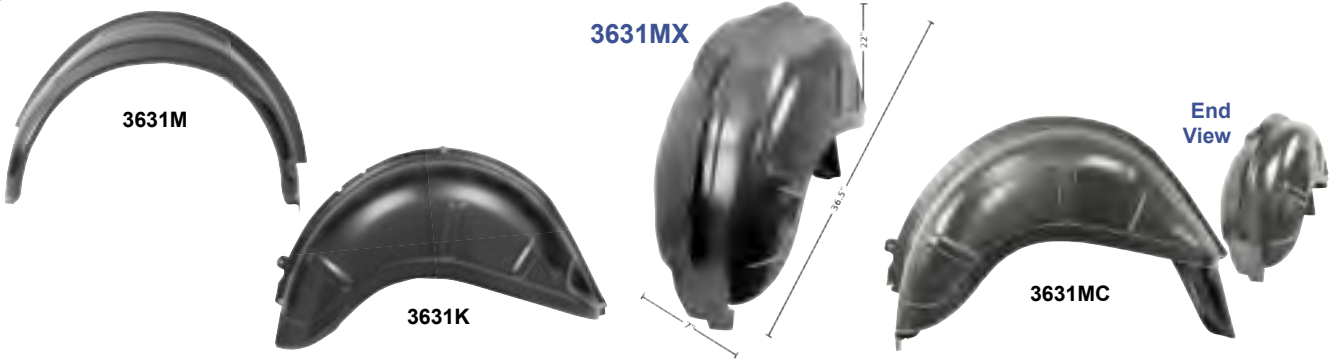

Wholesale Only. MSRP not including Taxes, Shipping and Handling. MSRP are subject to change without notice

3631M	1965-66	Outer Wheel House, RH	MSRP $50.00 ea
3631N	1965-66	Outer Wheel House, LH	MSRP $50.00 ea
3631K	1965-70	Inner Wheel House, RH	MSRP $60.00 ea
3631L	1965-70	Inner Wheel House, LH	MSRP $60.00 ea
3631MC	1965-66	Complete Wheel House (Inner & Outer), RH (CP/FB)	MSRP $227.00 ea
3631NC	1965-66	Complete Wheel House (Inner & Outer), LH (CP/FB)	MSRP $227.00 ea
3631MX	1965-66	Complete Wheel House (Inner & Outer), RH (CV)	MSRP $244.00 ea
3631NX	1965-66	Complete Wheel House (Inner & Outer), LH (CV)	MSRP $244.00 ea