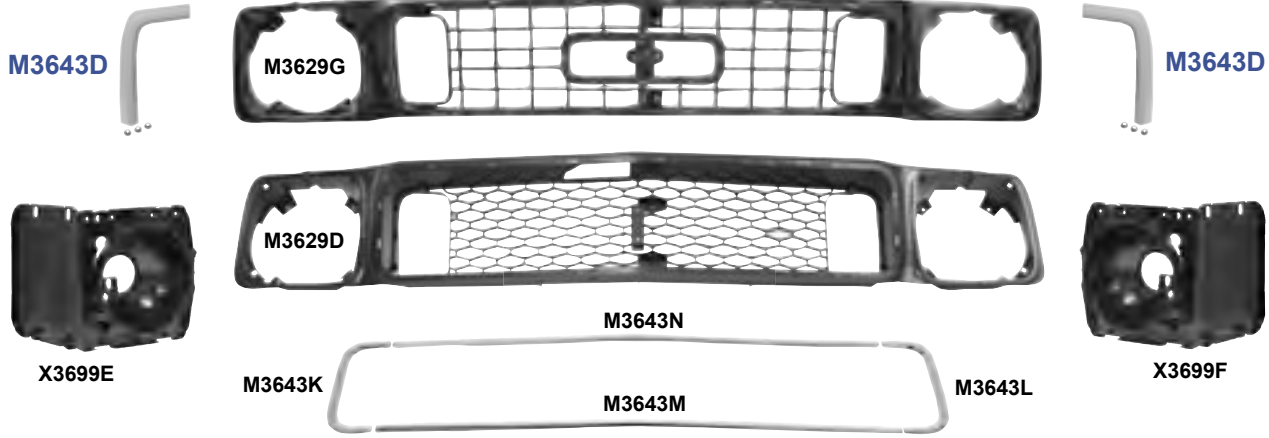

Grilles & Components

M3629G	1973	Standard Grille	MSRP $284.00 ea
M3629D	1973	Mach 1 Grille	MSRP $247.00 ea
X3699E	1971-73	Headlamp Housing, RH	MSRP $165.00 ea
X3699F	1971-73	Headlamp Housing, LH	MSRP $165.00 ea
M3643K	1973	Grille Side Molding, RH	MSRP $30.00 ea
M3643L	1973	Grille Side Molding, LH	MSRP $30.00 ea
M3643N	1973	Upper Grille Molding	MSRP $30.00 ea
M3643M	1973	Lower Grille Molding	MSRP $30.00 ea
M3643D	New 1973	Fender Extension Moldings, Painted	MSRP $114.00 pr