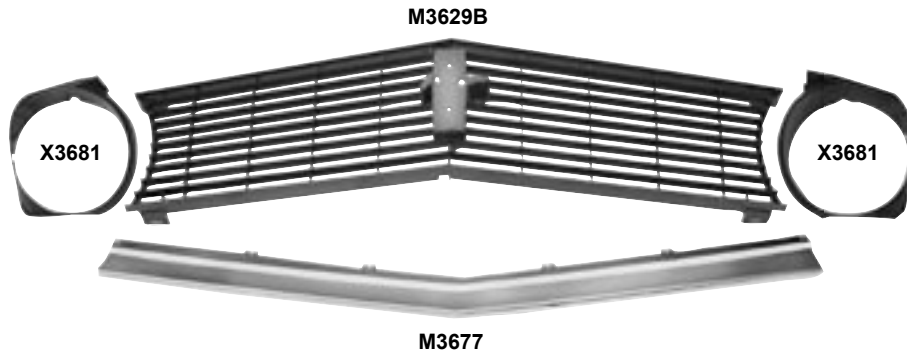

M3629B	1970	Standard Grille	MSRP $190.00 ea
M3629C	1970	Mach 1 Grille	MSRP $190.00 ea
X3688	1970	Headlamp Bucket Assembly RH	MSRP $650.00 ea
X3689	1970	Headlamp Bucket Assembly LH	MSRP $650.00 ea
X3699L	New 1970	Headlamp Adjusting Bucket RH	MSRP $39.00 ea
X3699M	New 1970	Headlamp Adjusting Bucket LH	MSRP $39.00 ea
X3681	1970	Headlamp Bezels	MSRP $67.00 pr
M3677	1970	Grille Center Opening Molding	MSRP $72.00 ea
X3694	1965-68, 1970	Headlamp Retaining Ring	MSRP $4.00 ea
M3643P	New 1970	Fender Extension Molding RH	MSRP $125.00 ea
M3643Q	New 1970	Fender Extension Molding LH	MSRP $125.00 ea

Wholesale Only. MSRP not including Taxes, Shipping and Handling. MSRP are subject to change without notice