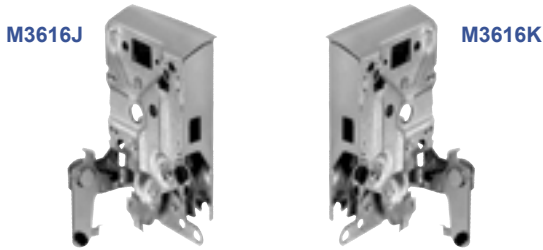

## Door Latches

M3616A	1965-66	Door Latch RH
M3616B	1965-66	Door Latch LH
<b>MSRP \$62.00 ea</b>		

M3616C	1967-68	Door Latch RH
M3616D	1967-68	Door Latch LH
<b>MSRP \$80.00 ea</b>		

M3616E	1969-70	Door Latch RH
M3616F	1969-70	Door Latch LH
<b>MSRP \$80.00 ea</b>		