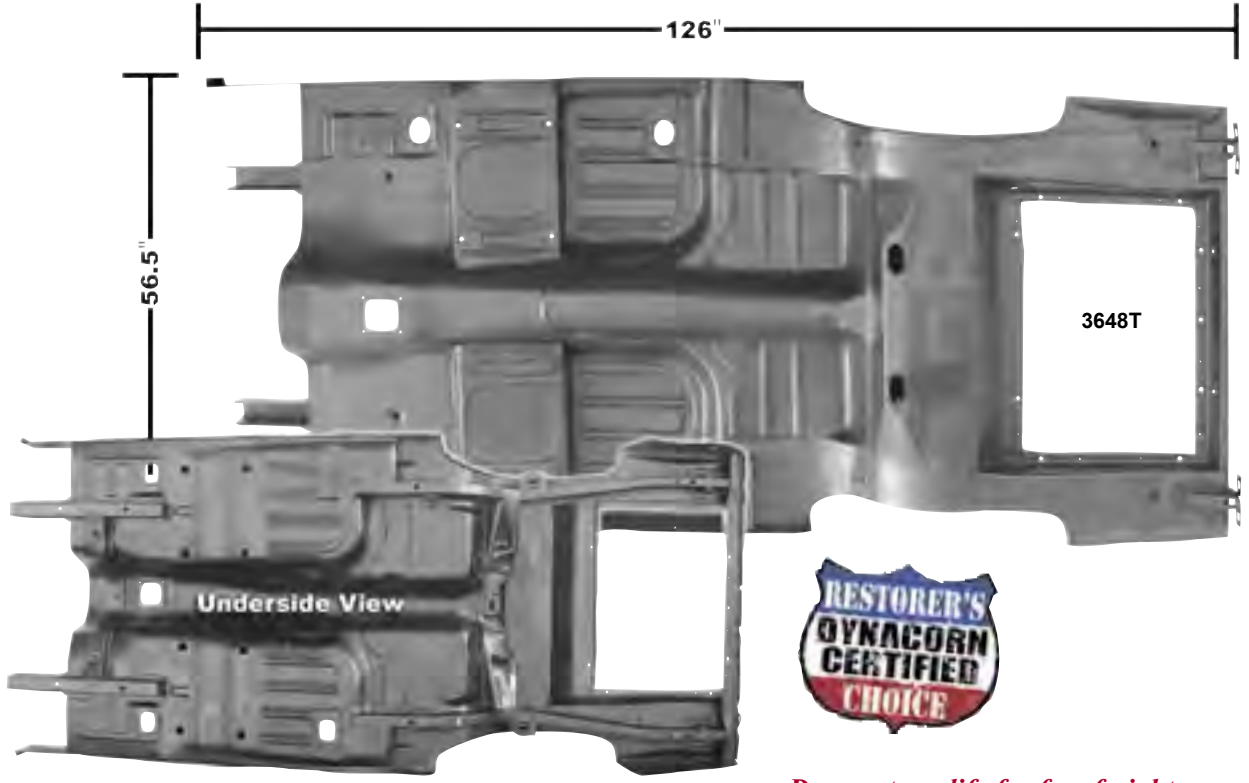

Wholesale Only. MSRP not including Taxes, Shipping and Handling. MSRP are subject to change without notice

Does not qualify for free freight program

3648T	1967-68	Complete Floor & Trunk Pan w/Rockers, Seat Platforms & Frame Rails, Coupe & Fastback	MSRP $3450.00 ea
3648U	1969-70	Complete Floor & Trunk Pan w/Rockers, Seat Platforms & Frame Rails, Coupe & Fastback	MSRP $3450.00 ea