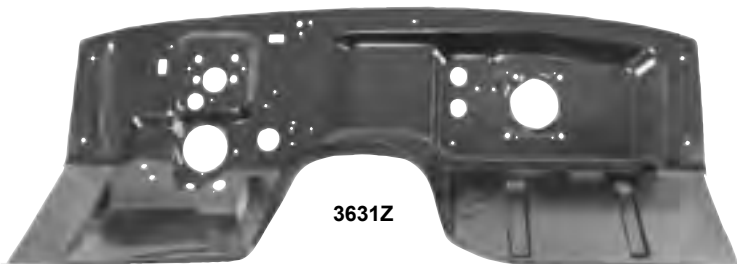

Firewalls

3631Z