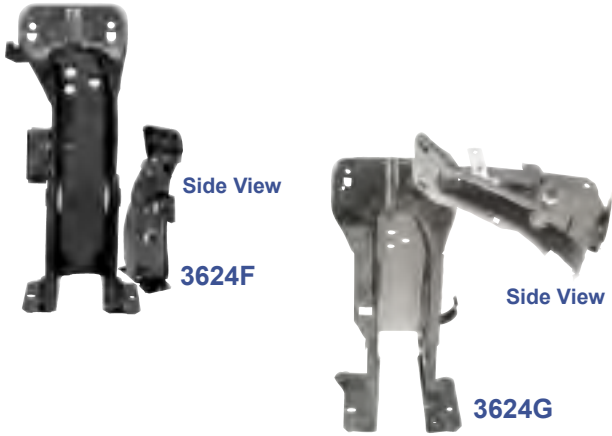

Brake/Clutch Assemblies

3624C	New	1964-66	Brake / Clutch Pedal Assembly
Coming Soon !!			
3624		1967-68	Brake Pedal Assy., Auto. Trans./ Power Brake
MSRP $90.00 ea			
3624A	New	1967-68	Brake / Clutch Pedal Assy., Auto. Trans./Std. Brakes
MSRP $94.00 ea			
3641WA	New	1969	Brake Pedal Assy., Automatic Transmission
MSRP $85.00 ea			
3624F	New	1965-66	Brake Pedal Support
3624G	New	1967-68	Brake Pedal Support
3624H	New	1969	Brake Pedal Support
MSRP $85.00 ea			
3624I	New	1970	Brake Pedal Support
MSRP $189.00 ea