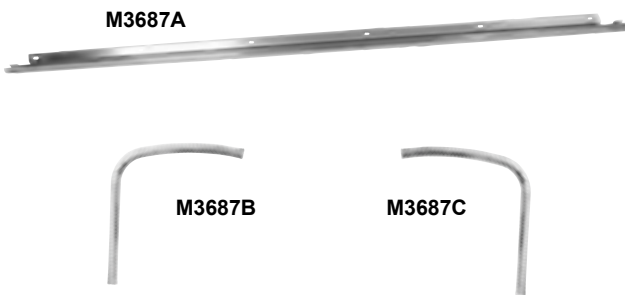

M3687A	1969-70	Trunk Lid Mldg, Coupe / Convrt
MSRP $69.00 ea		
M3687B	1969-70	Quarter Extension Molding RH, CPE & CVT
M3687C	1969-70	Quarter Extension Molding LH, CPE & CVT
MSRP $27.00 ea