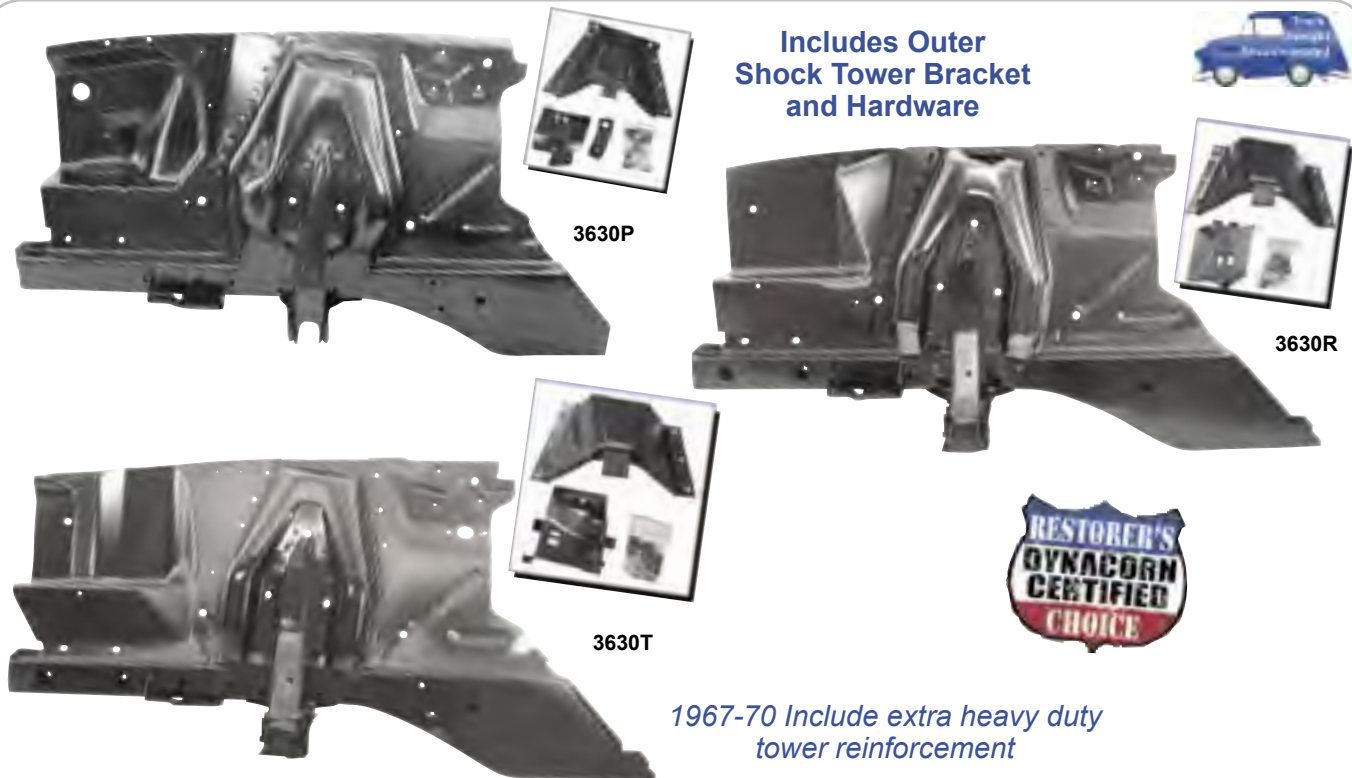

Shock Tower & Apron Assemblies

Includes Outer Shock Tower Bracket and Hardware

1967-70 Include extra heavy duty tower reinforcement

3630P	1965-66	Complete Shock Tower & Apron Assembly, RH	MSRP $825.00 ea
3630Q	1965-66	Complete Shock Tower & Apron Assembly, LH	MSRP $825.00 ea
3630R	1967-68	Complete Shock Tower & Apron Assembly, RH	MSRP $825.00 ea
3630S	1967-68	Complete Shock Tower & Apron Assembly, LH	MSRP $825.00 ea
3630T	1969-70	Complete Shock Tower & Apron Assembly, RH	MSRP $825.00 ea
3630U	1969-70	Complete Shock Tower & Apron Assembly, LH	MSRP $825.00 ea

Wholesale Only. MSRP not including Taxes, Shipping and Handling. MSRP are subject to change without notice.