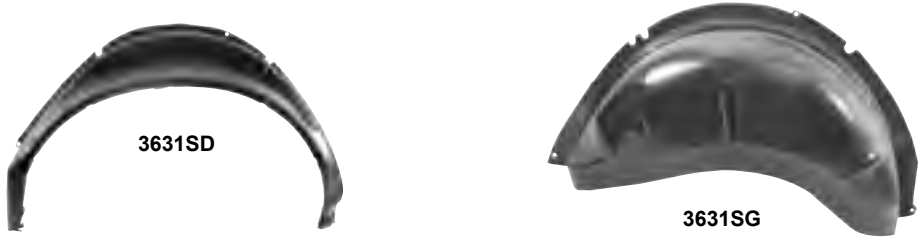

3631SD	1971-73	Outer Wheel House, RH	MSRP $94.00 ea
3631SE	1971-73	Outer Wheel House, LH	MSRP $94.00 ea
3631SF	1971-73	Inner Wheel House, RH	MSRP $94.00 ea
3631SG	1971-73	Inner Wheel House, LH	MSRP $94.00 ea