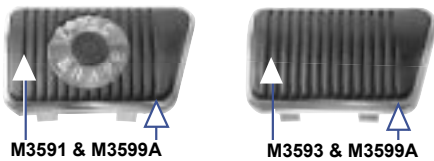

M3591	1965-73	Brake Pedal Pad, Disc, Standard	MSRP $14.00 ea
M3593	1965-73	Brake Pedal Pad, Standard	MSRP $7.00 ea
M3599A	1965-73	Brake Pedal Trim, Standard	MSRP $17.00 ea