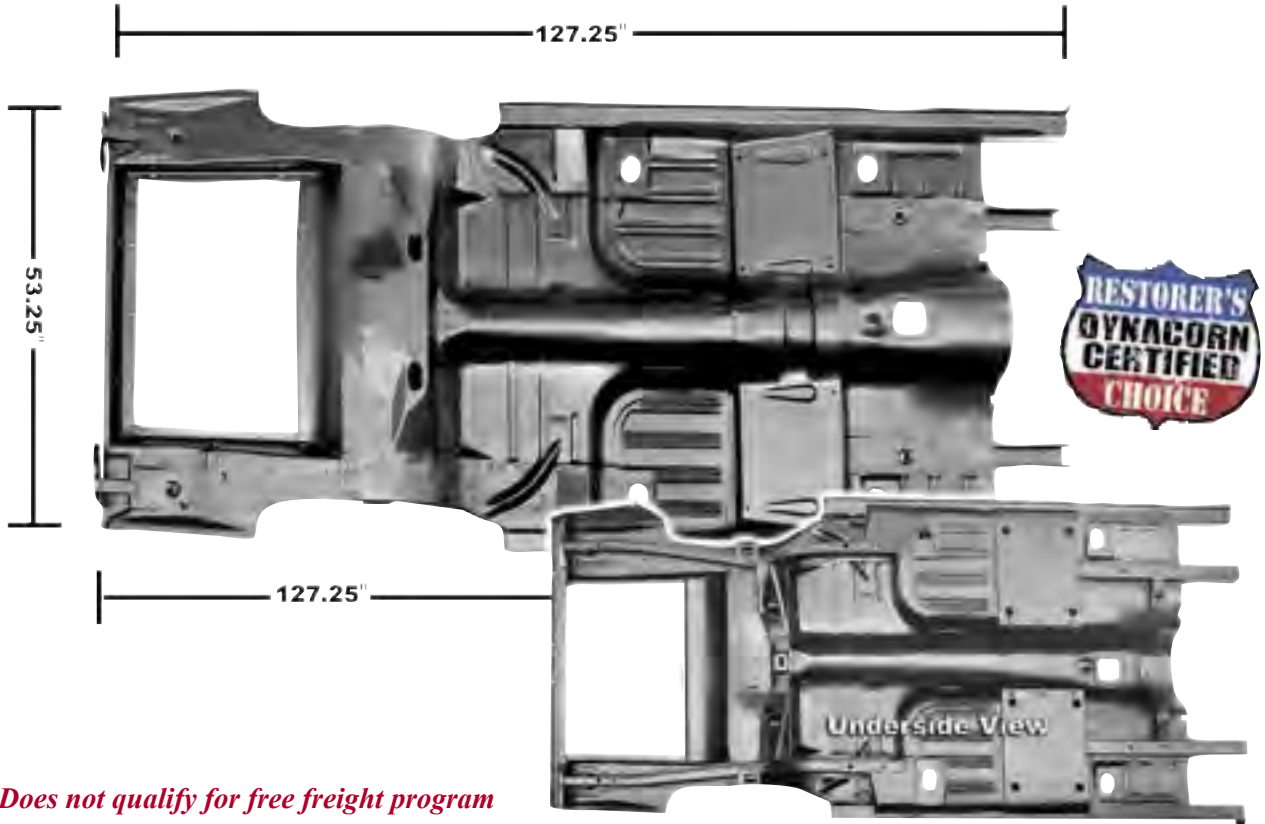

Does not qualify for free freight program

3648S	1965-66	Complete Floor & Trunk Pan w/Rocker Panels & Frame Rails, Convertible	MSRP $3800.00 ea