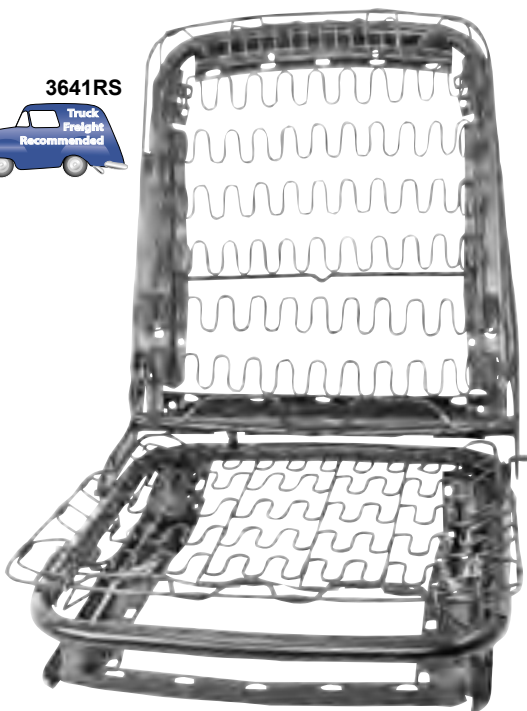

## Seat Frames

3641RS

3641RR

3641R

3641RS		1965-67	Front Seat Frame, RH	MSRP \$574.00 ea
3641RT		1965-67	Front Seat Frame, LH	MSRP \$574.00 ea
3641RR	New	1965-67	Seat Bottom, RH	MSRP \$209.00 ea
3641R		1965-67	Seat Bottom, LH	MSRP \$209.00 ea