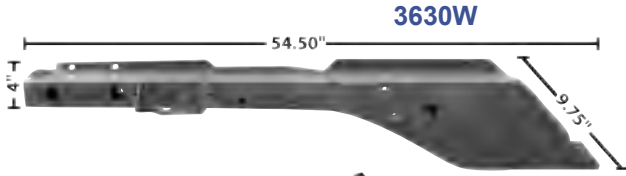

Frame Rail Extensions

3630W