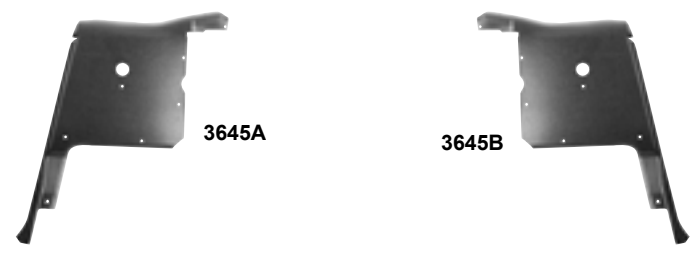

“B” Pillar Panels

3645A		1965-66	Steel Quarter “B” Pillar Panel RH, Convertible	MSRP $152.00 ea
3645B		1965-66	Steel Quarter “B” Pillar Panel LH, Convertible	MSRP $152.00 ea