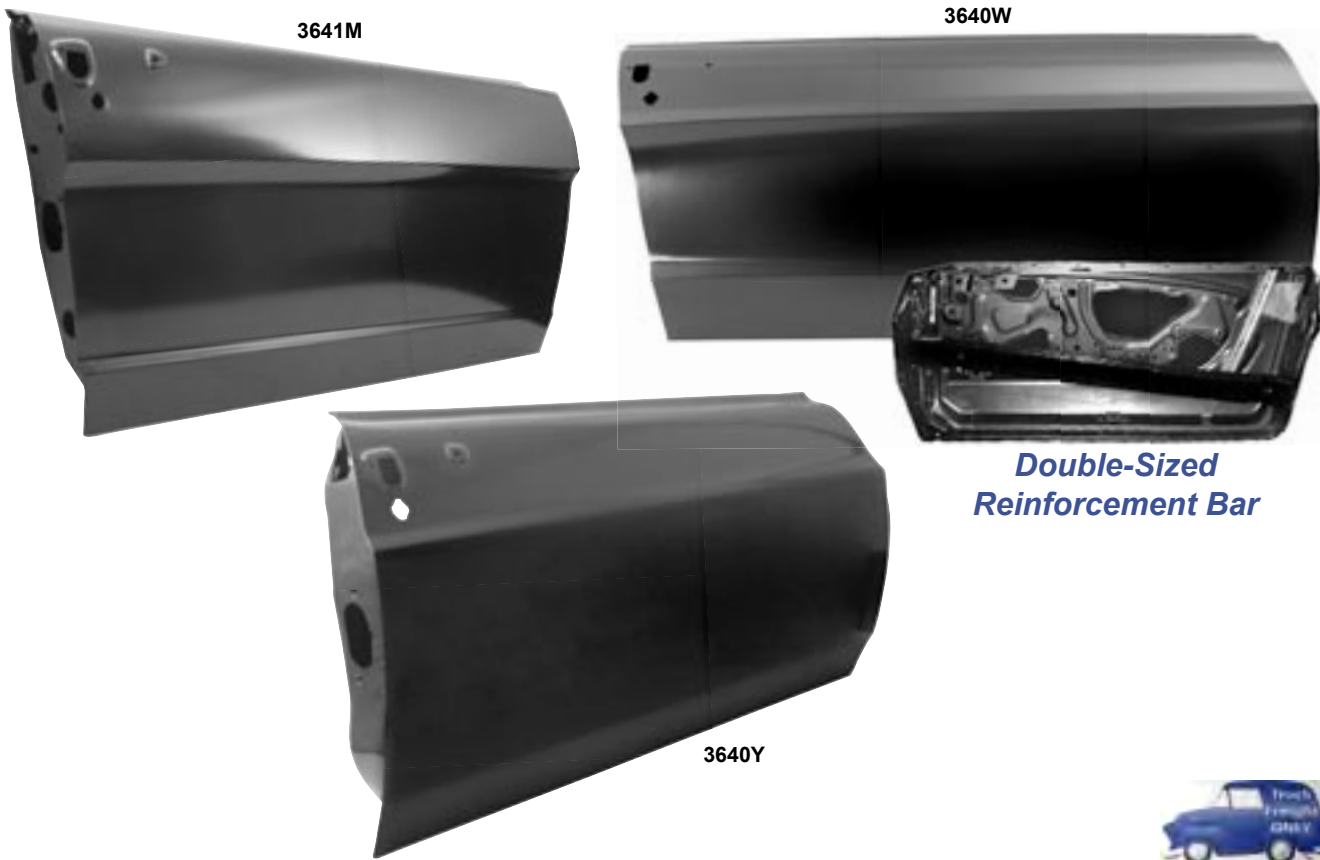

Wholesale Only. MSRP not including Taxes, Shipping and Handling. MSRP are subject to change without notice

Door Shells

3641M	1965-66	Door Shell, RH	MSRP $344.00 ea
3641N	1965-66	Door Shell, LH	MSRP $344.00 ea
3640W	<i>New Design!</i> 1967-68	Door Shell, RH	MSRP $497.00 ea
3640X	1967-68	Door Shell, LH	MSRP $497.00 ea
3640Y	1969-70	Door Shell, RH	MSRP $555.00 ea
3640Z	1969-70	Door Shell, LH	MSRP $555.00 ea