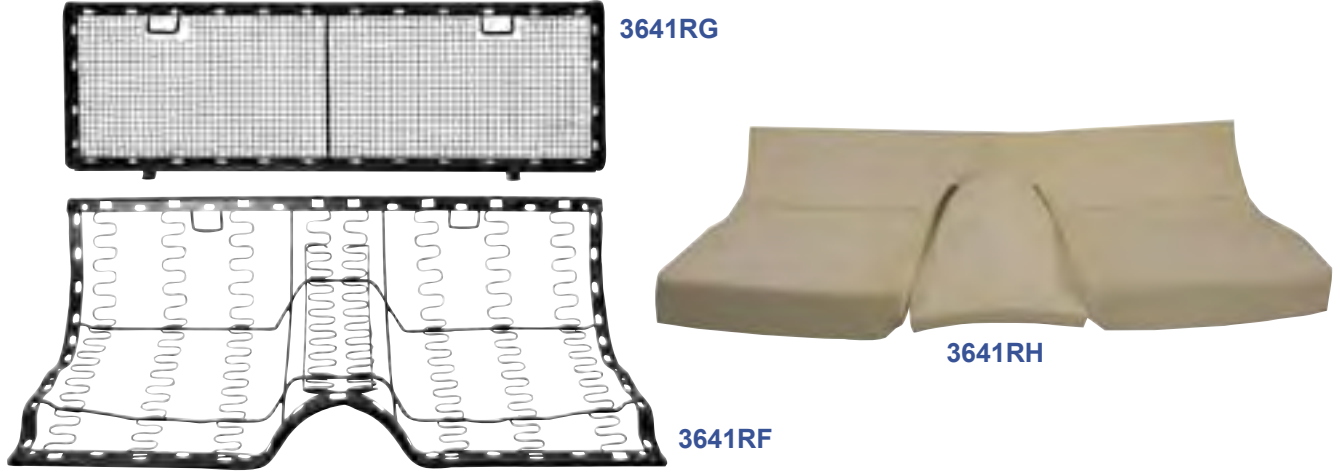

Wholesale Only. MSRP not including Taxes, Shipping and Handling. MSRP are subject to change without notice

3641RF	New	1967-68	Rear Seat Frame, Fold Down Style		MSRP $324.00 ea
3641RG	New	1967-68	Rear Seat Back, Fold Down Style		MSRP $182.00 ea
3641RH	New	1967-68	Rear Seat Back Foam, Fastback		MSRP $190.00 ea