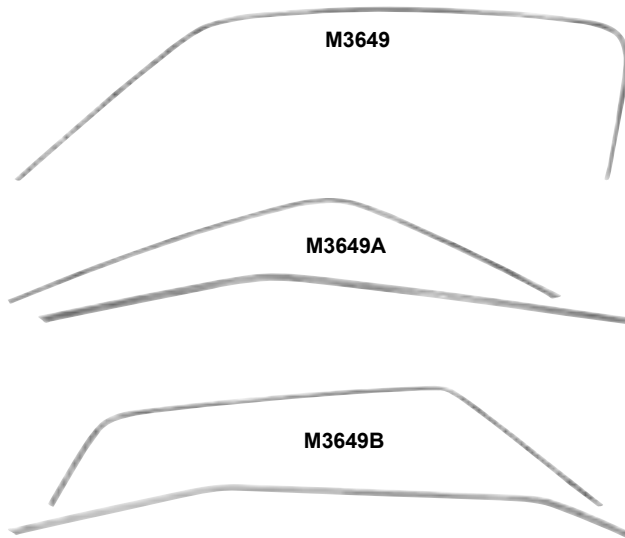

M3649 1967-68 Drip Rail Moldings, Fastback

MSRP $75.00 pr

M3649A 1969-70 Drip Rail Moldings, Fastback

M3649B 1969-70 Drip Rail Moldings, Coupe

M3649D 1969-70 Drip Rail Joint Cover Moldings, Fastback

MSRP $34.00 pr

M3649E New 1971-73 Drip Rail Moldings, 2 pcs., Coupe

Call for Price

M3649F New 1971-73 Drip Rail Moldings, 2pcs., Fastback

Call for Price