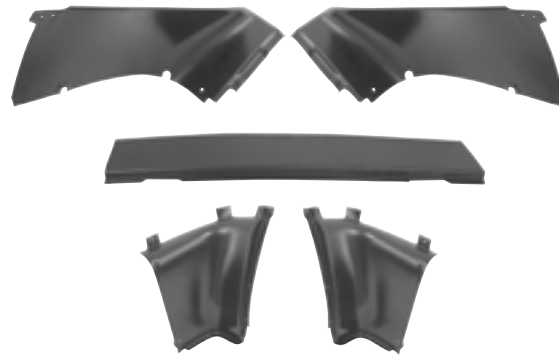

3645X	New	1964-66	Quarter Window Panel, 2 pcs., Convertible	<i>Coming Soon!</i>
3643ZC		1967-68	Rear Interior Roof Moldings., 6 pc. FB	<b>MSRP \$285.00 set</b>

**M3548L**  
(2 pieces)

dii Exclusive

**M3548M**