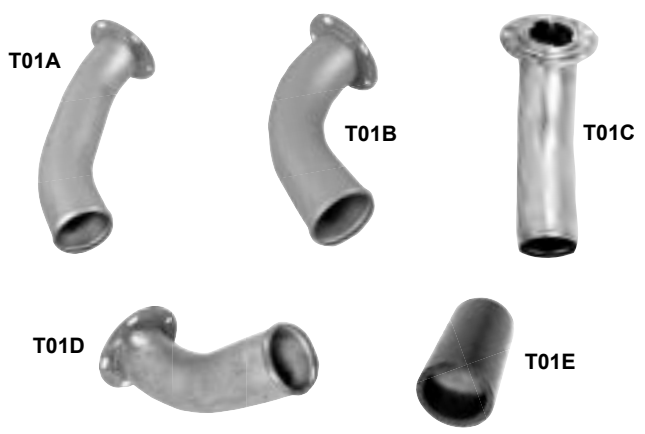

**Gas Caps**

T01A	1965-66	Fuel Filler Neck	<b>MSRP \$35.00 ea</b>
T01B	1967-68	Fuel Filler Neck	
T01C	1969	Fuel Filler Neck	
T01D	1970	Fuel Filler Neck	
T01E	1965-70	Fuel Filler Hose	<b>MSRP \$10.00 ea</b>