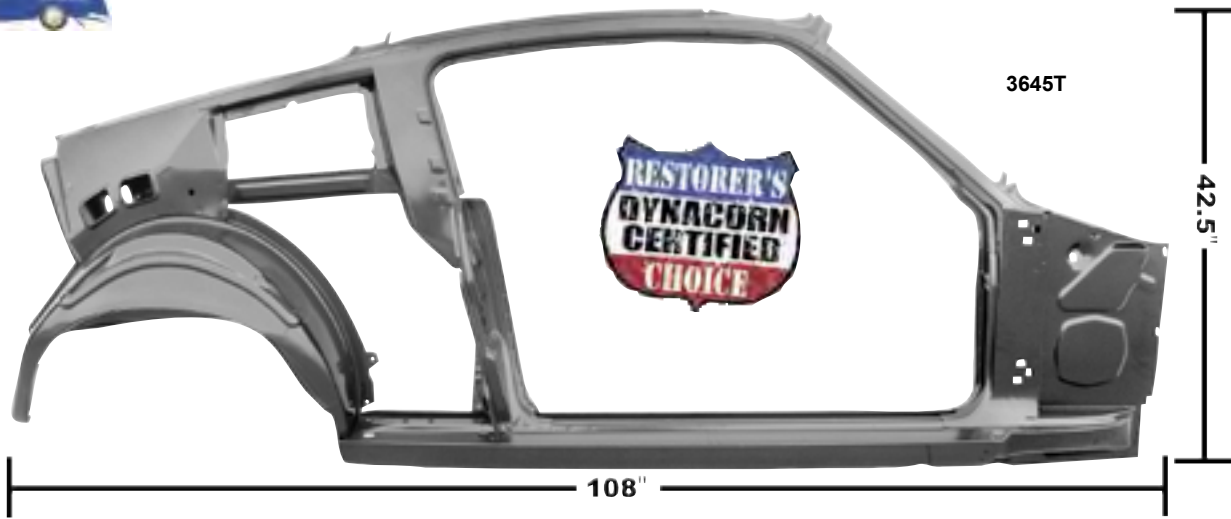

Does Not Qualify For Free Freight Program

3645R