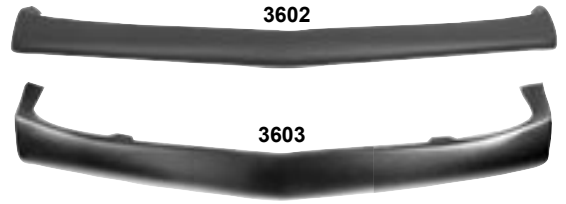

Front Valances & Braces

3602 1965-66 Front Spoiler
3603 1967-68 Front Spoiler
MSRP $115.00 ea