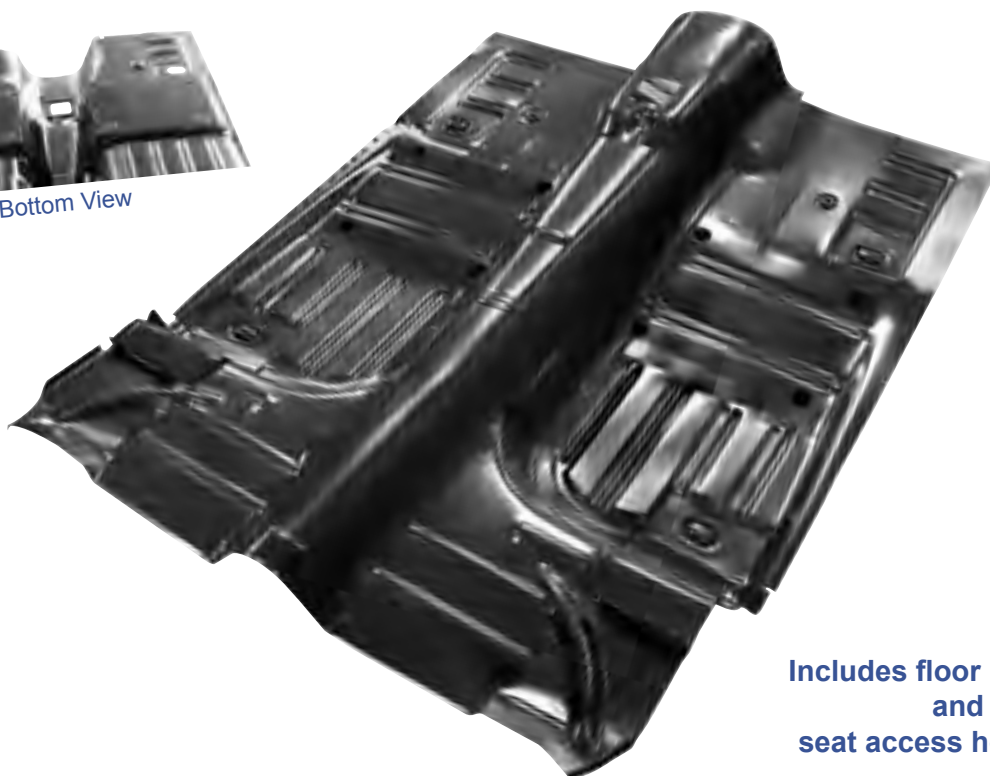

Includes floor pan plugs
and
seat access hole plugs

3648B 1965-68 Complete Floor Pan, Convertible **MSRP $574.00 ea**