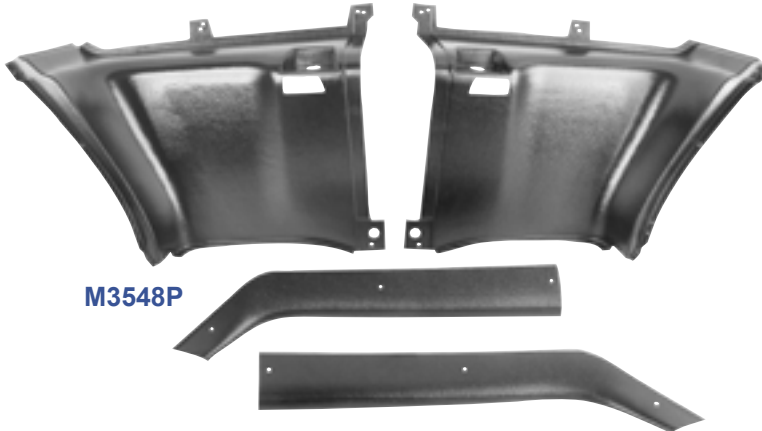

dii Exclusive

M3548K	1967-68	Plastic Quarter Trim Panel Assembly, 2 pcs., Fastback	MSRP $477.00 pr
M3548L	1967-68	Plastic Quarter Vent Trim Panels, 2 pcs., Fastback	MSRP $374.00 pr
M3548M	1967-68	Plastic Upper Back Trim, 5 pcs., Fastback	MSRP $325.00 set

dii Exclusive

M3548P

M3548N	New	1969-70	Plastic Quarter Trim Panel Assembly, 2 pcs., Fastback	MSRP $439.00 pr
M3548Q	New	1969-70	Plastic Quarter Vent Trim Panels, 2 pcs., Fastback	MSRP $119.00 pr
M3548P	New	1969-70	Plastic Rear Quarter Trim Panels, 4 pcs., Fastback	MSRP $335.00 set
M3548R	New	1969-70	Plastic Upper Rear Quarter Trim Panels, 2 pcs., Fastback	MSRP $75.00 pr
M3548S	New	1969-70	Plastic Lower Rear Window Trim Panel, Fastback	MSRP $85.00 ea
M3548G		1969-70	Plastic Inner Quarter Window Moldings, Fastback	MSRP $19.00 pr

Wholesale Only. MSRP not including Taxes, Shipping and Handling. MSRP are subject to change without notice.