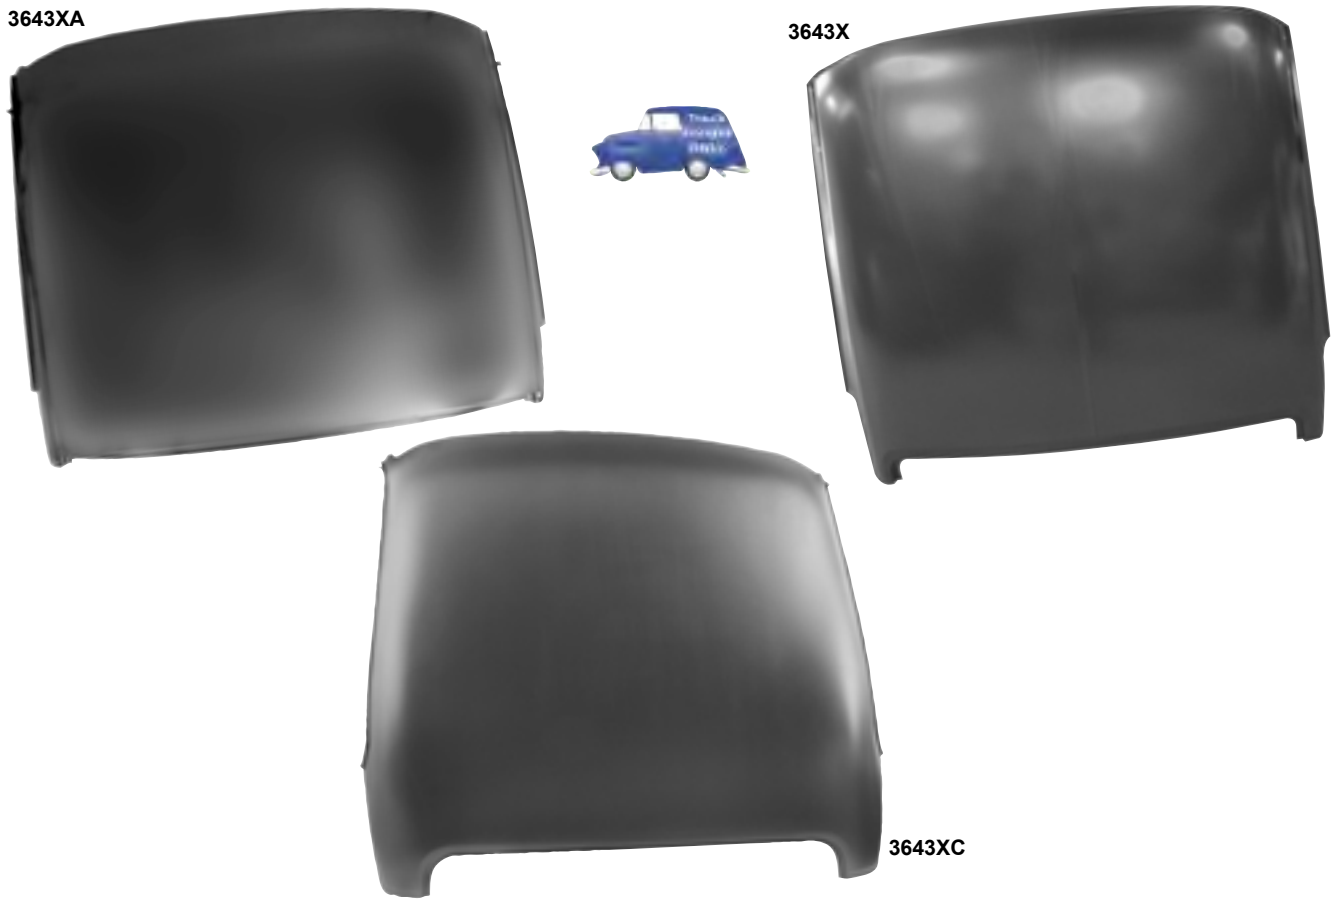

**Convertible Top Frame**

*With 1965-67 top latches*

3628	New	1965-68	Convertible Top Frame Assembly w/Header Bow	<b>MSRP \$1630.00 ea</b>
------	-----	---------	---	--------------------------

**Roof Panels**