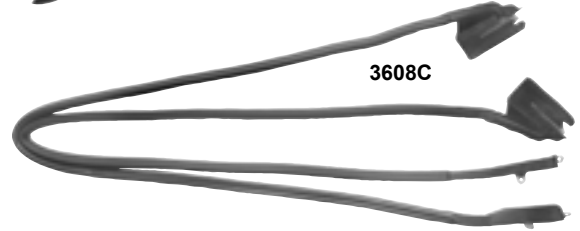

Door to Window Seals

3607L	1965-66	Door / Window Seals	MSRP $12.00 pr
3607M	Early 1967	Door / Window Seals	MSRP $24.00 pr

3607N	1967-68	Door / Window Seals	MSRP $14.00 pr
3607P	1969-70	Door / Window Seals	MSRP $17.00 pr

Door Weatherstripping

3608A	1965-66	Door Weatherstripping	MSRP $24.00 pr
3608B	1967-68	Door Weatherstripping	MSRP $35.00 pr
3608C	1969-70	Door Weatherstripping	MSRP $47.00 pr
3608D	1971-73	Door Weatherstripping	MSRP $89.00 pr

Glass Runs

3607Q	1967-68	Window Glass Runs	MSRP $30.00 pr

Roof Rail Seals

3608E	1965-66	Roof Rail Seals, Coupe	MSRP $30.00 pr
3608F	1967-68	Roof Rail Seals, Coupe	
3608G	1969-70	Roof Rail Seals, Coupe	MSRP $64.00 pr
3608H	1971-73	Roof Rail Seals	MSRP $75.00 pr
3608I	1965-66	Roof Rail Seals, Fastback	MSRP $64.00 pr
3608J	1967-68	Roof Rail Seals, Fastback	
3608K	1969-70	Roof Rail Seals, Fastback	MSRP $115.00 pr

Window Seals

M3659	1965-68	Windshield Seal	MSRP $29.00 ea

M3665	1965-66	Rear Window Seal, Coupe	MSRP $29.00 ea

Wholesale Only. MSRP not including Taxes, Shipping and Handling. MSRP are subject to change without notice