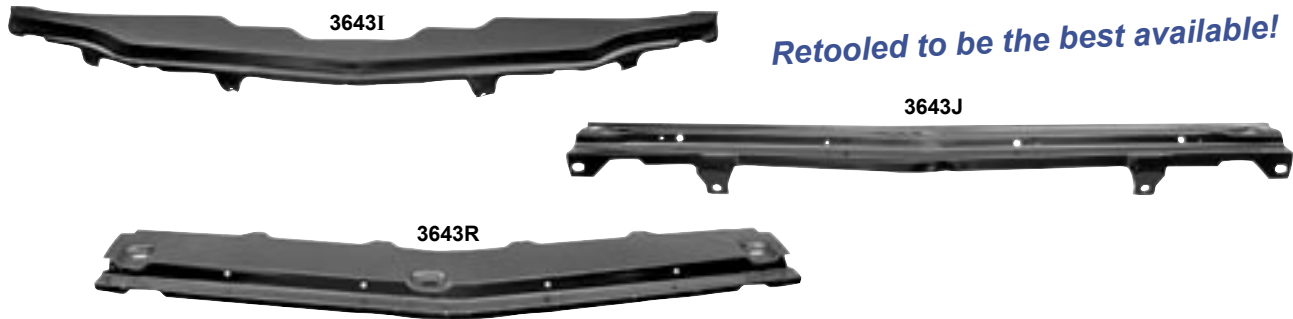

Stone Deflectors

Retooled to be the best available!

3643I	1965-66	Front Stone Guard	MSRP $67.00 ea
3643J	1967-68	Front Stone Guard	MSRP $27.00 ea
3643R	1969	Front Stone Guard	MSRP $57.00 ea
3643T	1970	Front Stone Guard	MSRP $35.00 ea

Wholesale Only. MSRP not including Taxes, Shipping and Handling. MSRP are subject to change without notice