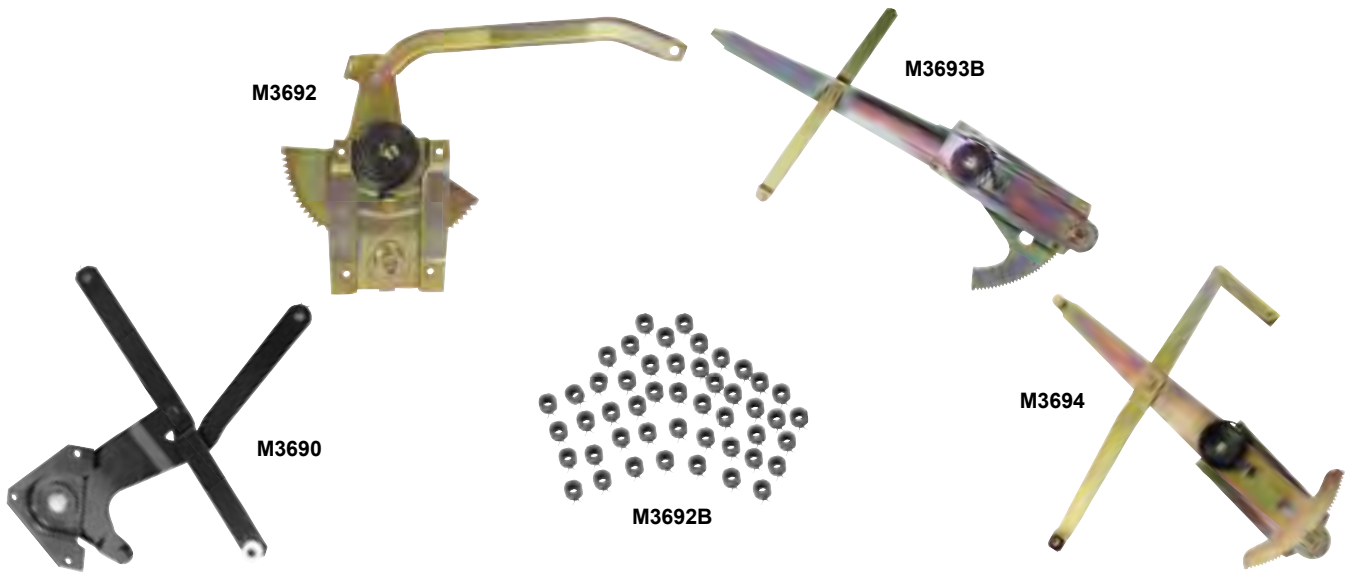

M3690	1965-66	Regulator Scissors, RH	MSRP $34.00 ea
M3691	1965-66	Regulator Scissors, LH	MSRP $34.00 ea
M3692	1965-66	Window Regulator, RH	MSRP $24.00 ea
M3693	1965-66	Window Regulator, LH	MSRP $24.00 ea
M3693A	1967	Window Regulator, RH	MSRP $72.00 ea
M3693B	1967	Window Regulator, LH	MSRP $72.00 ea
M3693C	1968	Window Regulator, RH	MSRP $72.00 ea
M3693D	1968	Window Regulator, LH	MSRP $72.00 ea
M3694	1969	Window Regulator, RH	MSRP $85.00 ea
M3695	1969	Window Regulator, LH	MSRP $85.00 ea
M3696	1970	Window Regulator, RH	MSRP $85.00 ea
M3697	1970	Window Regulator, LH	MSRP $85.00 ea
M3692B	1965-66	Window Rollers & Clips, 50 ct bag	MSRP $37.00 bag