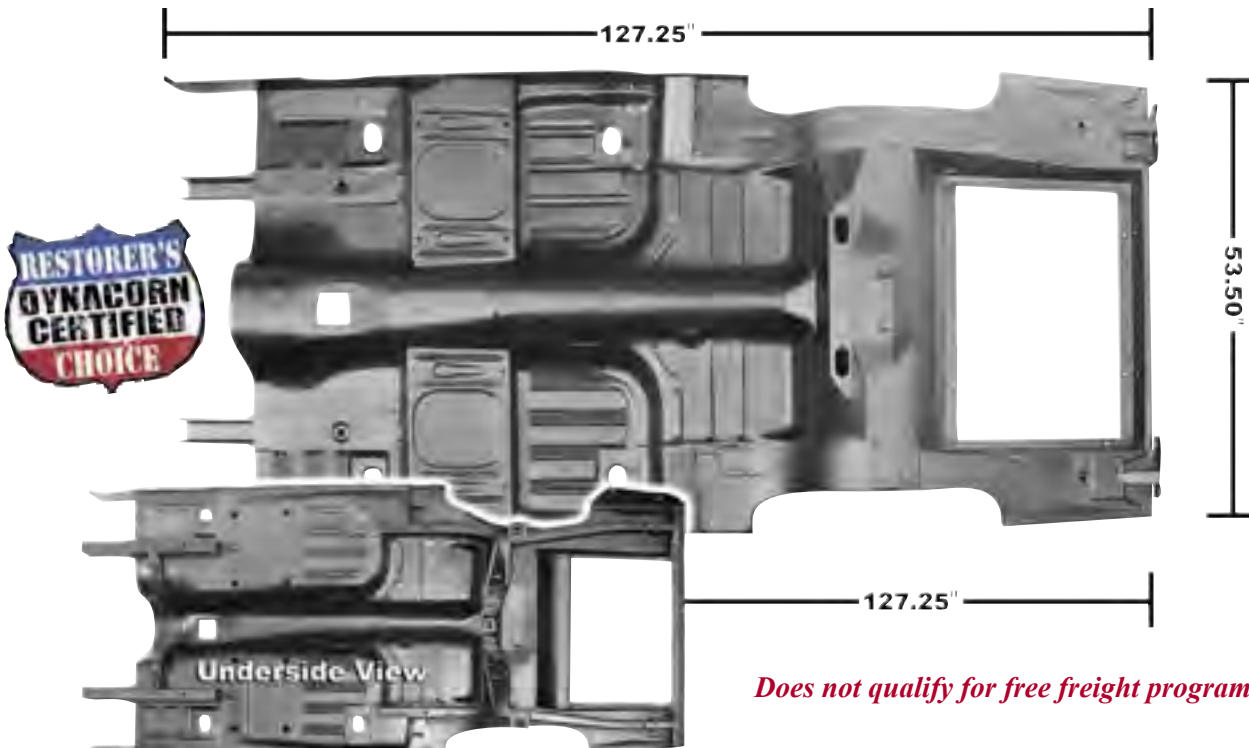

Floor Pans

Does not qualify for free freight program

3648R		1965-66	Complete Floor & Trunk Pan w/Rockers, Seat Platforms & Frame Rails, Coupe & Fastback	MSRP $3450.00 ea

Wholesale Only. MSRP not including Taxes, Shipping and Handling. MSRP are subject to change without notice