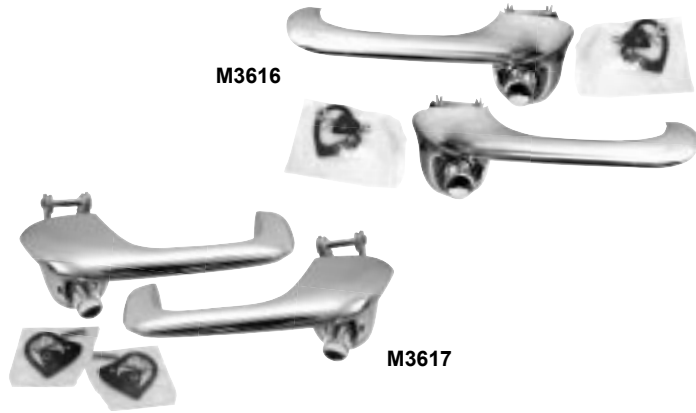

Door Strikers

M3546 1967-70 Door Striker Set
MSRP $20.00 set

Exterior Door Handles

M3616 1965-66, 1969-70 Exterior Door Handles
MSRP $42.00 pr

M3617 1967-68 Exterior Door Handles
MSRP $44.00 pr