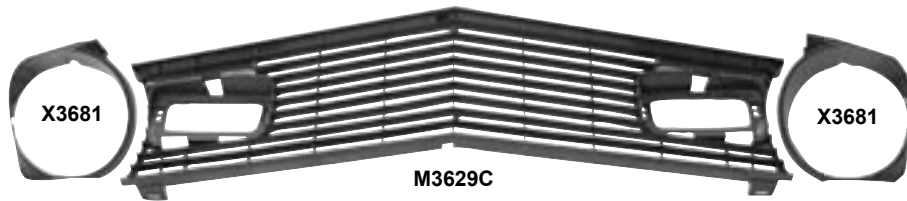

M3629B	1970	Standard Grille	MSRP $190.00 ea
M3629C	1970	Mach 1 Grille	MSRP $190.00 ea
X3688	1970	Headlamp Bucket Assembly RH	MSRP $650.00 ea
X3689	1970	Headlamp Bucket Assembly LH	MSRP $650.00 ea
X3699L	New 1970	Headlamp Adjusting Bucket RH	MSRP $39.00 ea
X3699M	New 1970	Headlamp Adjusting Bucket LH	MSRP $39.00 ea
X3681	1970	Headlamp Bezels	MSRP $67.00 pr
M3677	1970	Grille Center Opening Molding	MSRP $72.00 ea
X3694	1965-68, 1970	Headlamp Retaining Ring	MSRP $4.00 ea
M3643P	New 1970	Fender Extension Molding RH	MSRP $125.00 ea
M3643Q	New 1970	Fender Extension Molding LH	MSRP $125.00 ea

Wholesale Only. MSRP not including Taxes, Shipping and Handling. MSRP are subject to change without notice