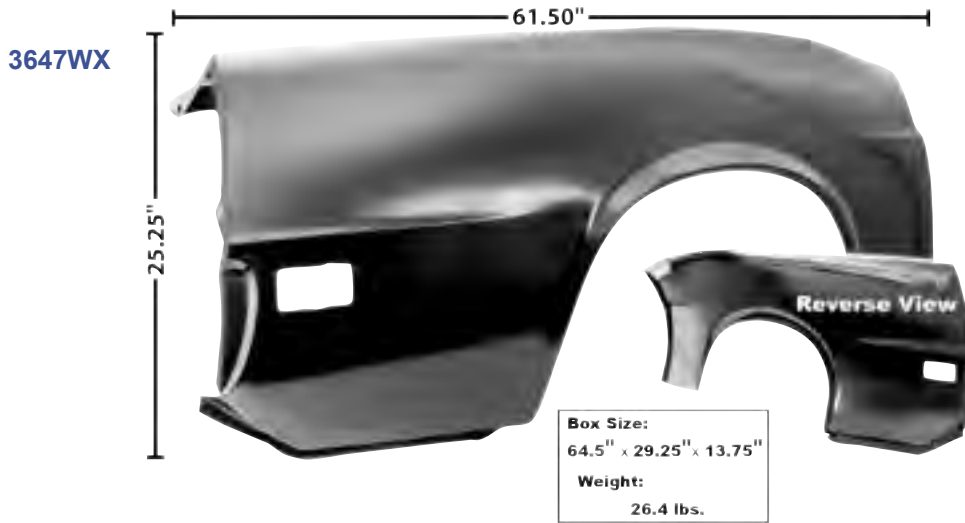

Quarter Panels, cont'd.

Box Size:
64.5" x 29.25" x 13.75"
Weight:
26.4 lbs.

3647WX	New	1970	Quarter Panel, Complete RH	Convertible	MSRP $612.00 ea
3647XX	New	1970	Quarter Panel, Complete LH	Convertible	MSRP $612.00 ea