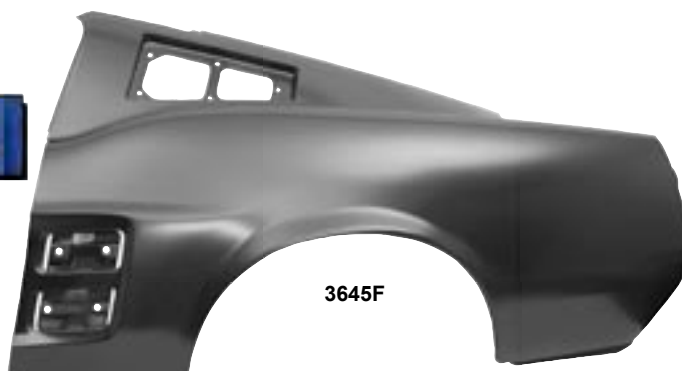

3645

3647

3647FA

Tail lamp panel bracket included but not assembled

3645F

3647B

3644	1965-66	Quarter Panel, RH Coupe	MSRP \$132.00 ea
3645	1965-66	Quarter Panel, LH Coupe	MSRP \$132.00 ea
3646	1965-66	Quarter Panel, RH Convertible	MSRP \$132.00 ea
3647	1965-66	Quarter Panel, LH Convertible	MSRP \$132.00 ea
3647EA	1965-66	Quarter Panel w/Attached Sail, 1 pc., RH Fastback	MSRP \$630.00 ea
3647FA	1965-66	Quarter Panel w/Attached Sail, 1 pc., LH Fastback	MSRP \$630.00 ea
3645E	1967	Quarter Panel, RH Fastback	MSRP \$574.00 ea
3645F	1967	Quarter Panel, LH Fastback	MSRP \$574.00 ea
3647A	1967	Quarter Panel, RH Coupe	MSRP \$354.00 ea
3647B	1967	Quarter Panel, LH Coupe	MSRP \$354.00 ea