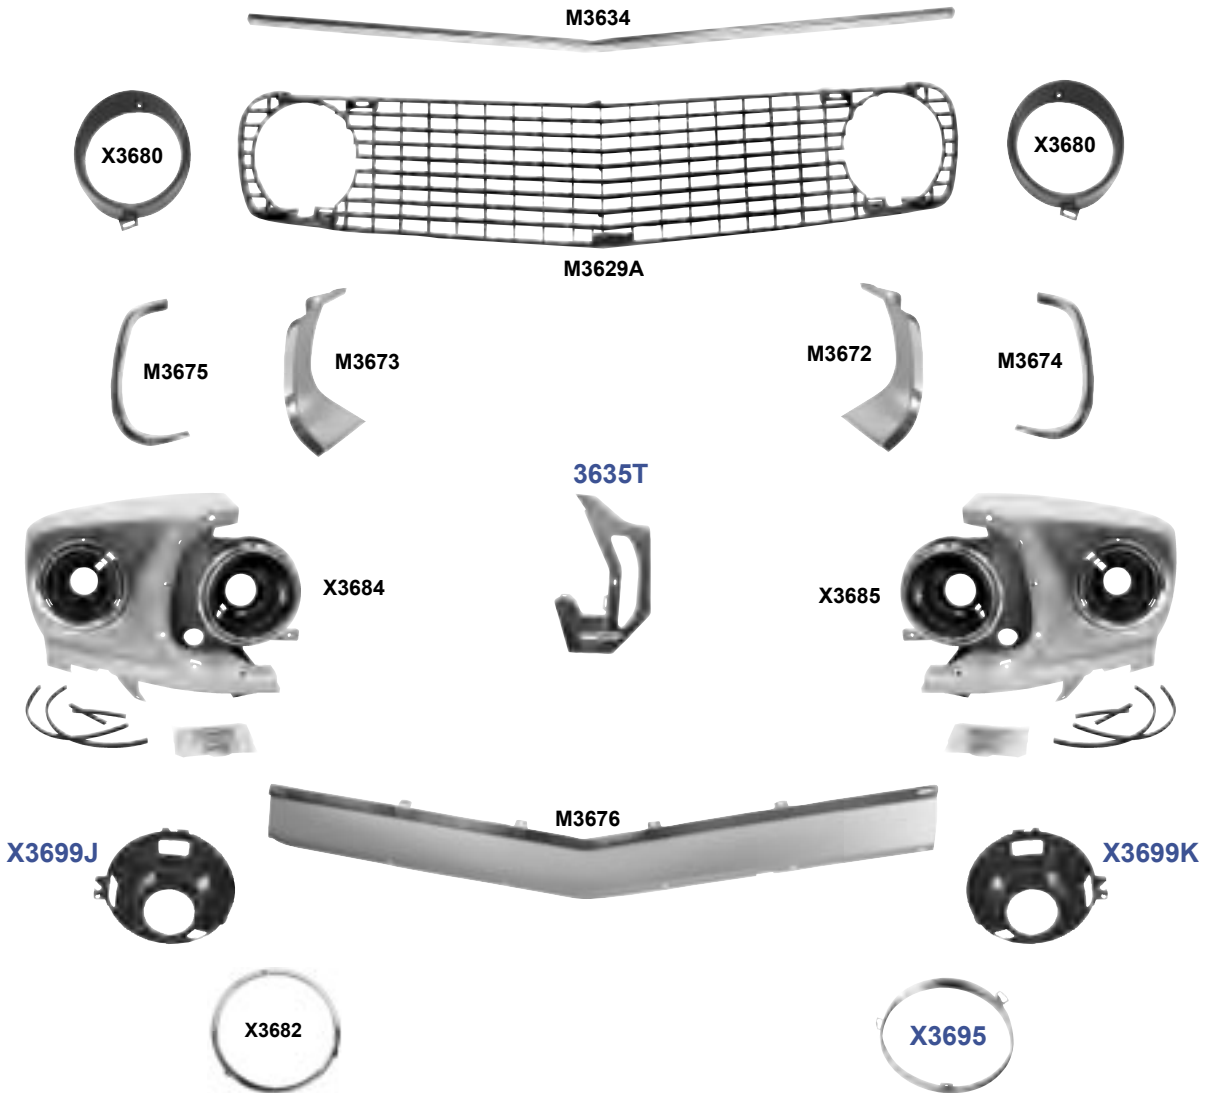

Wholesale Only. MSRP not including Taxes, Shipping and Handling. MSRP are subject to change without notice

M3629A	1969	Grille	MSRP $132.00 ea
X3684	1969	Headlamp Bucket Assembly RH	MSRP $515.00 ea
X3685	1969	Headlamp Bucket Assembly LH	MSRP $515.00 ea
X3699J	New 1969	Headlamp Adjusting Bucket, High, RH	MSRP $25.00 ea
X3699K	New 1969	Headlamp Adjusting Bucket, High, LH	MSRP $25.00 ea
X3699G	New 1969	Headlamp Adjusting Bucket, Low, RH	MSRP $25.00 ea
X3699H	New 1969	Headlamp Adjusting Bucket, Low, LH	MSRP $25.00 ea
X3682	1969	Outer Headlamp Bezel	MSRP $35.00 ea
X3680	1969	Inner Headlamp Bezels	MSRP $55.00 pr
M3634	1969	Grille Opening Molding	MSRP $17.00 ea
M3672	1969	Grille End Panel, RH	MSRP $40.00 ea
M3673	1969	Grille End Panel, LH	MSRP $40.00 ea
M3674	1969	Grille End Panel Molding, RH	MSRP $37.00 ea
M3675	1969	Grille End Panel Molding, LH	MSRP $37.00 ea
M3676	1969	Grille Center Opening Panel	MSRP $69.00 ea
X3695	New 1969	Headlamp Retaining Ring	MSRP $15.00 ea
3635T	New 1969	Grille Support Brace	MSRP $35.00 ea