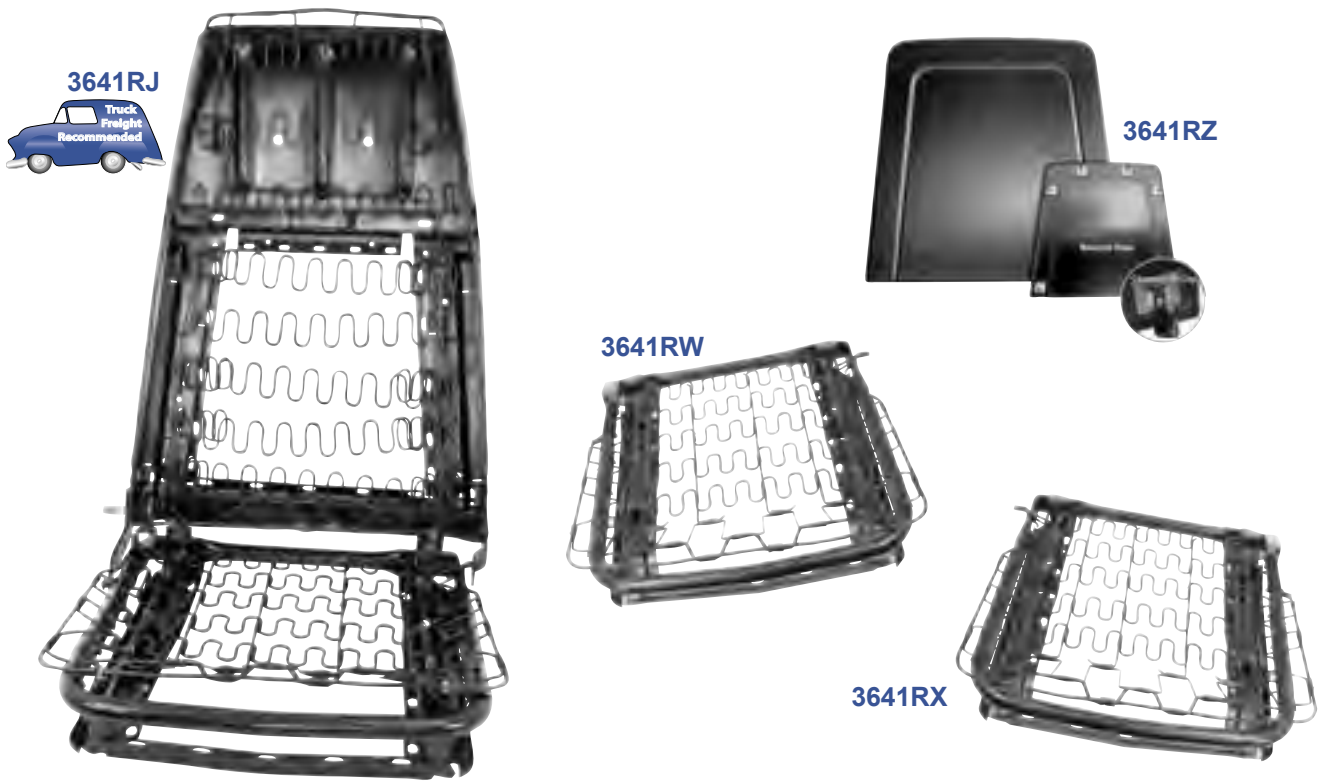

3641RB	New	1968	Seat Back, RH		<i>Coming Soon!</i>
3641RC	New	1968	Seat Back, LH		<i>Coming Soon!</i>
3641RD	New	1969	Seat Back, RH		<i>Coming Soon!</i>
3641RE	New	1969	Seat Back, LH		<i>Coming Soon!</i>
3641RW	New	1969-70	Seat Bottom, RH		MSRP $229.00 ea
3641RX	New	1969-70	Seat Bottom, LH		MSRP $229.00 ea
3641RZ	New	1968-70	Bucket Seat Rear Trim Panel		MSRP $55.00 ea
3641RJ	New	1970	Front High-Back Seat Frame, RH		MSRP $612.00 ea
3641RK	New	1970	Front High-Back Seat Frame, LH		MSRP $612.00 ea