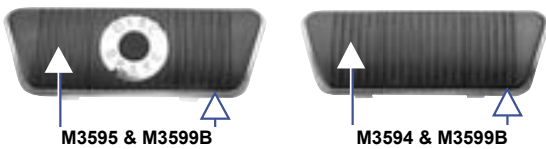

M3594	1968-73	Brake Pedal Pad, Drum Auto. Transmission	MSRP $10.00 ea
M3595	1968-73	Brake Pedal Pad, Disc	MSRP $17.00 ea
M3599B	1968-73	Brake Pedal Trim, Automatic Transmission	MSRP $17.00 ea