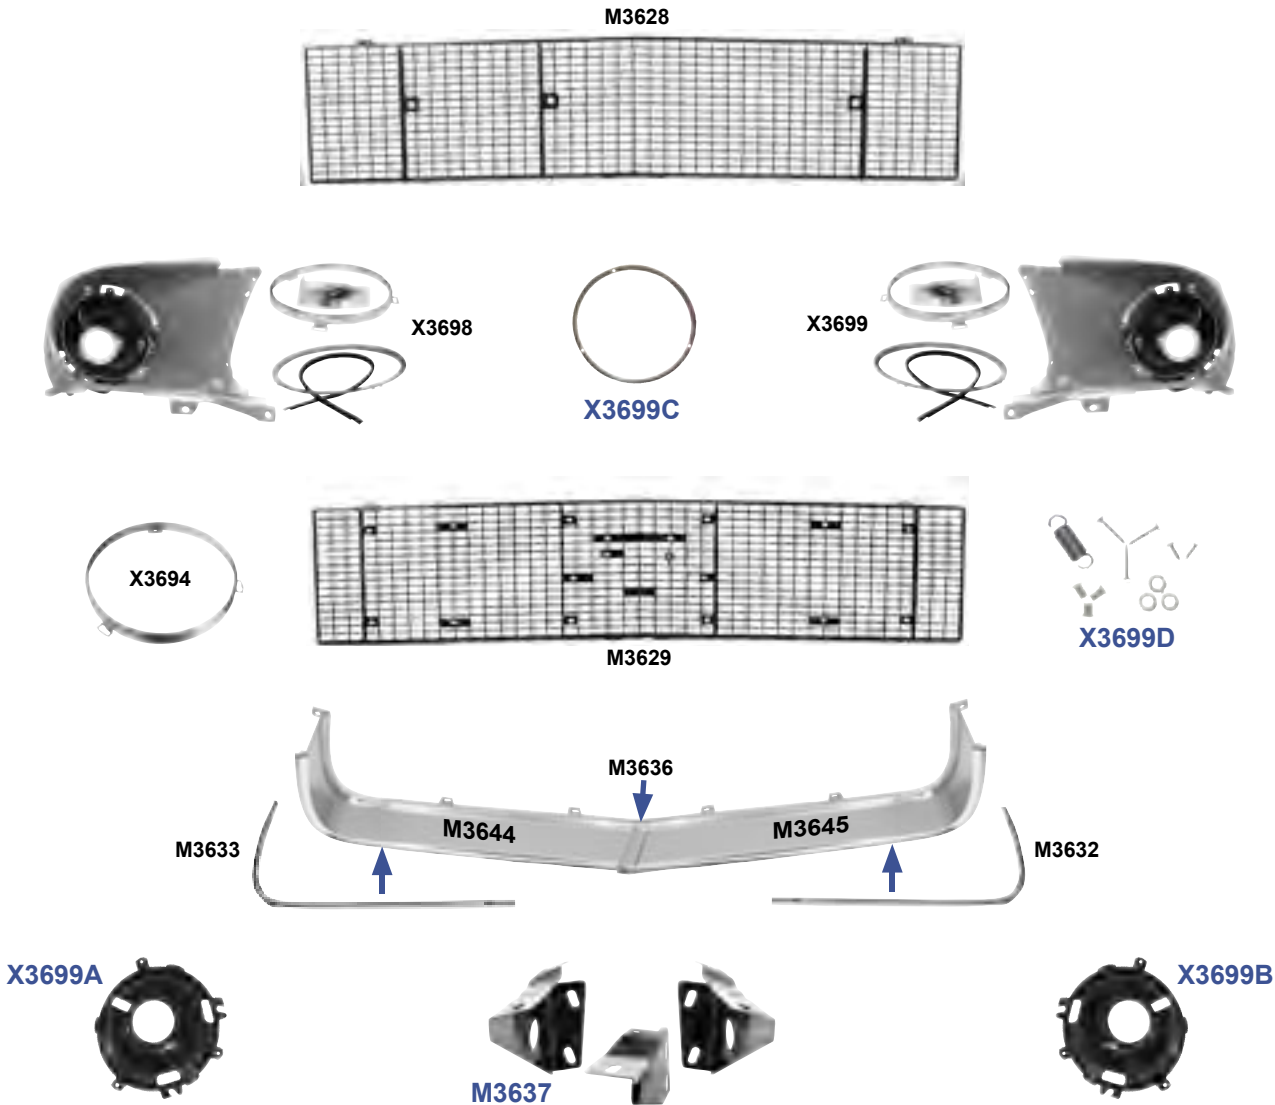

M3625	1965	Grille	MSRP \$90.00 ea
M3626	1965	Grille with Fog Lamps	MSRP \$90.00 ea
M3625A	1965	Grille Ornament Retainer	MSRP \$9.00 ea
M3627	1966	Grille	MSRP \$127.00 ea
X3690	1965-66	Headlamp Bucket Assembly RH	MSRP \$209.00 ea
X3691	1965-66	Headlamp Bucket Assembly LH	MSRP \$209.00 ea
X3696	New 1965-66	Headlamp Adjusting Bucket RH/LH	MSRP \$19.00 ea
X3697	New 1965-66	Headlamp Adjusting Screw Set	MSRP \$9.00 set
X3692	1965-66	Headlamp Door RH	MSRP \$50.00 ea
X3693	1965-66	Headlamp Door LH	MSRP \$50.00 ea
X3694	1965-68, 1970	Headlamp Retaining Ring	MSRP \$9.00 ea
M3630	1965-66	Grille Molding RH	MSRP \$22.00 ea
M3631	1965-66	Grille Molding LH	MSRP \$22.00 ea
M3635	1966	Grille Center Joint Molding	MSRP \$15.00 ea
3635P	1965-66	Lower Grille Support Bar	MSRP \$49.00 ea