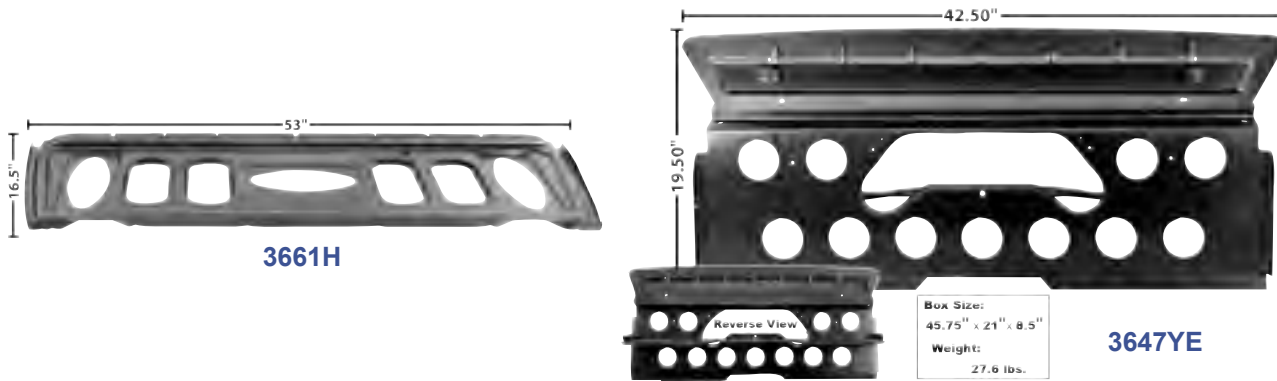

## Trunk Dividers/Seat Mount

3661E	1965-68	Trunk Divider / Package Shelf, Coupe	<i>Improved Design!</i>	<b>MSRP \$400.00 ea</b>
3647YD	New 1965-66	Trunk Divider / R. Seat Mount Panel, Convertible		<b>MSRP \$450.00 ea</b>