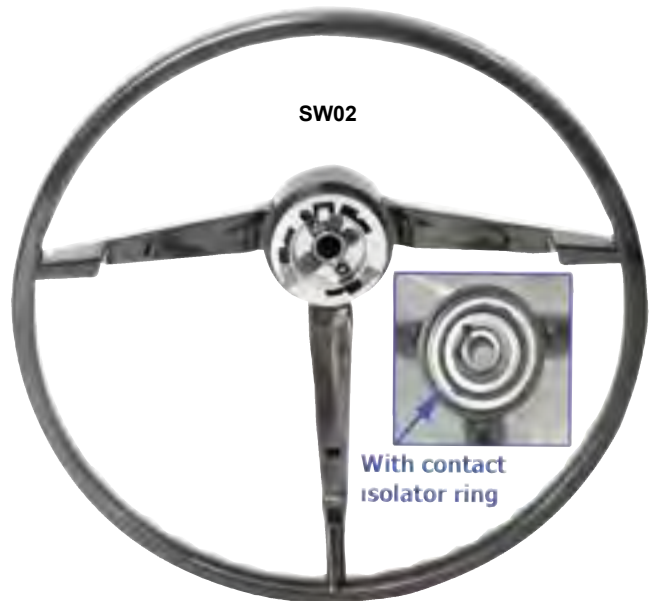

Brake Pedal Pads

Clutch Pedal Pads

*Simulated wood grain*

SW01 1965-66 Deluxe Steering Wheel  
**MSRP \$240.00 ea**

*Available in Black only*

SW02 1965-66 Standard Steering Wheel  
**MSRP \$170.00 ea**

Steering Wheels