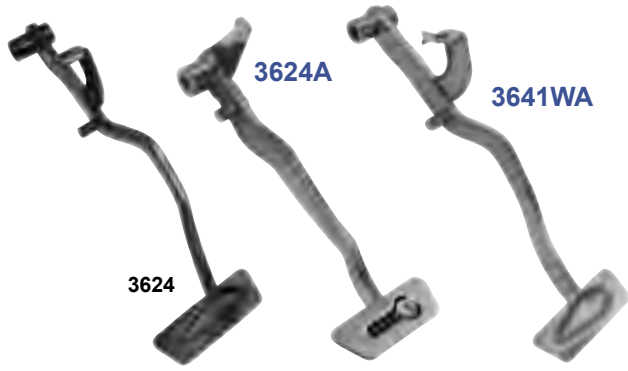

Brake/Clutch Assemblies

3624C	New	1964-66	Brake / Clutch Pedal Assembly
Coming Soon !!			
3624		1967-68	Brake Pedal Assy., Auto. Trans./ Power Brake
MSRP $90.00 ea			
3624A	New	1967-68	Brake / Clutch Pedal Assy., Auto. Trans./Std. Brakes
MSRP $94.00 ea			
3641WA	New	1969	Brake Pedal Assy., Automatic Transmission
MSRP $85.00 ea			
3624F	New	1965-66	Brake Pedal Support
3624G	New	1967-68	Brake Pedal Support
3624H	New	1969	Brake Pedal Support
MSRP $85.00 ea			
3624I	New	1970	Brake Pedal Support
MSRP $189.00 ea