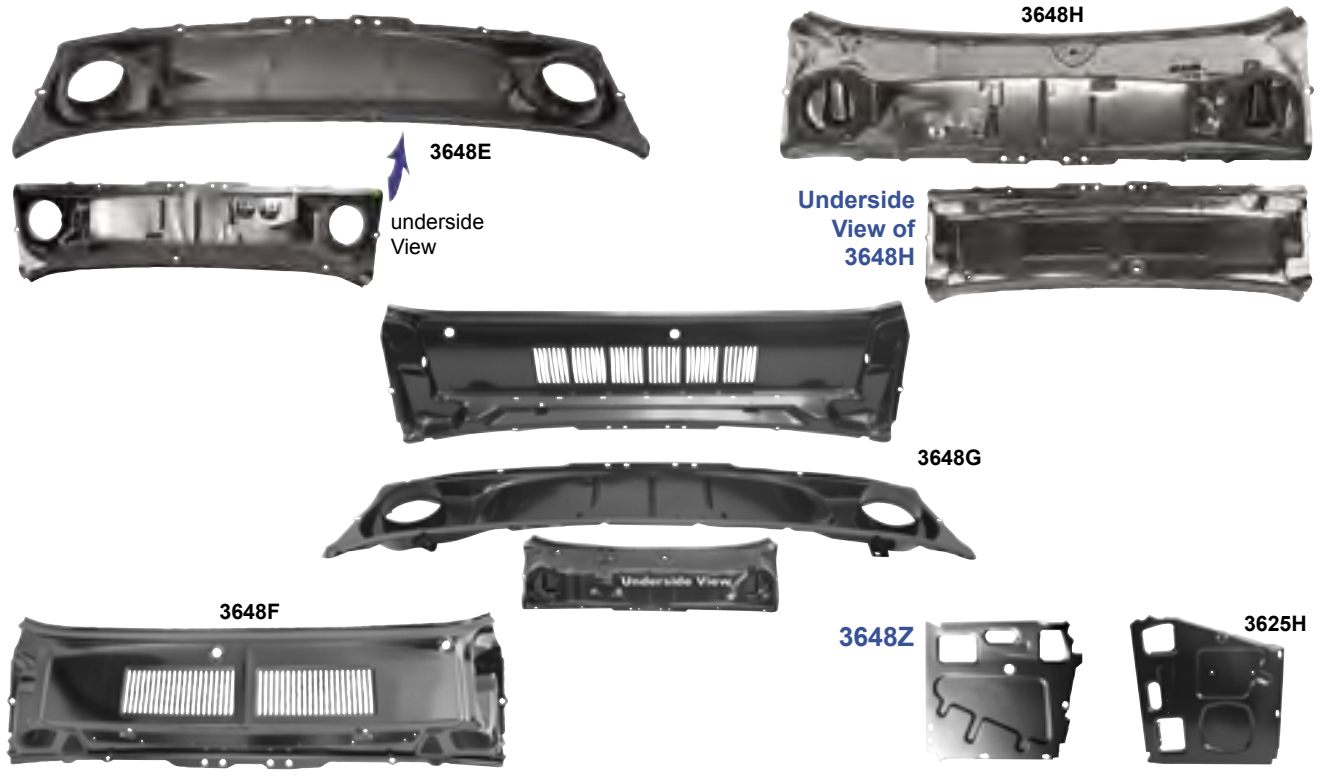

## Windshield Trim

3625C 1967-68 Dash Pad Trim, 2 pcs. **MSRP \$67.00 ea**

Wholesale Only. MSRP not including Taxes, Shipping and Handling. MSRP are subject to change without notice

Wholesale Only. MSRP not including Taxes, Shipping and Handling. MSRP are subject to change without notice