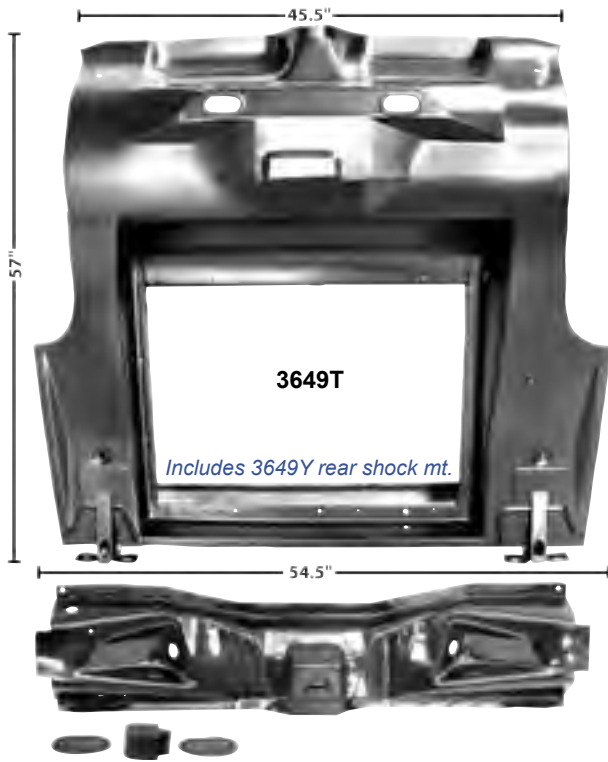

Coupe & Fastback

3649S	1965-66	Complete Trunk Floor, Coupe & Fastback	MSRP $535.00 ea
3649T	1967-68	Complete Trunk Floor, Coupe & Fastback	MSRP $535.00 ea
3649U	1969-70	Complete Trunk Floor, Coupe & Fastback	MSRP $535.00 ea

More Trunk Floor Pans on page 41....

Wholesale Only. MSRP not including Taxes, Shipping and Handling. MSRP are subject to change without notice