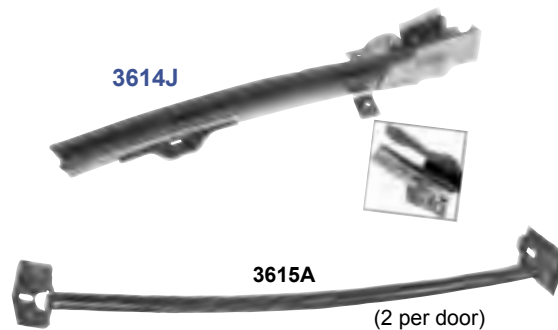

Door Glass Tracks

3614J	New	1965-66	Door Glass Track, RH
3614K	New	1965-66	Door Glass Track, LH
MSRP $75.00 ea			
3615		1969-70	Door Glass Track, RH
3615A		1969-70	Door Glass Track, LH
MSRP $35.00 ea