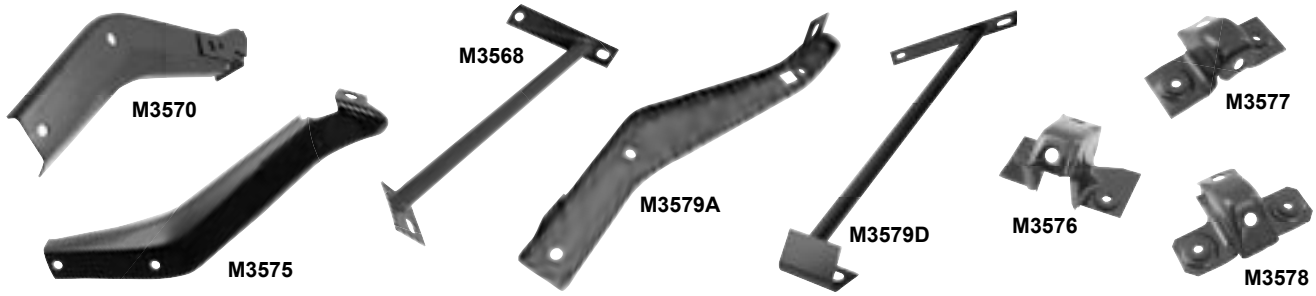

Bumper Brackets

M3570	1965-66	Bumper Bracket, Front Inner RH	MSRP $17.00 ea
M3571	1965-66	Bumper Bracket, Front Inner LH	MSRP $17.00 ea
M3568	1965-66	Bumper Bracket, Front Outer RH	MSRP $17.00 ea
M3569	1965-66	Bumper Bracket, Front Outer LH	MSRP $17.00 ea
M3576	1965-66	Bumper Bracket, Rear, Fits RH or LH	MSRP $10.00 ea
M3574	1967-68	Bumper Bracket, Front Inner RH	MSRP $14.00 ea
M3575	1967-68	Bumper Bracket, Front Inner LH	MSRP $14.00 ea
M3572	1967-68	Bumper Bracket, Front Outer RH	MSRP $15.00 ea
M3573	1967-68	Bumper Bracket, Front Outer LH	MSRP $15.00 ea
M3577	1967-68	Bumper Bracket, Rear, Fits RH or LH	MSRP $10.00 ea
M3579A	1969-70	Bumper Bracket, Front Inner RH	MSRP $24.00 ea
M3579B	1969-70	Bumper Bracket, Front Inner LH	MSRP $24.00 ea
M3579C	1969-70	Bumper Bracket, Front Outer RH	MSRP $14.00 ea
M3579D	1969-70	Bumper Bracket, Front Outer LH	MSRP $14.00 ea
M3578	1969-70	Bumper Bracket, Rear, Fits RH or LH	MSRP $14.00 ea

M3570A	1965-66	Fender to Bumper Bracket, RH	MSRP $4.00 ea
M3570B	1965-66	Fender to Bumper Bracket, LH	MSRP $4.00 ea
M3570C	1967-68	Fender to Bumper Bracket, RH	MSRP $4.00 ea
M3570D	1967-68	Fender to Bumper Bracket, LH	MSRP $4.00 ea