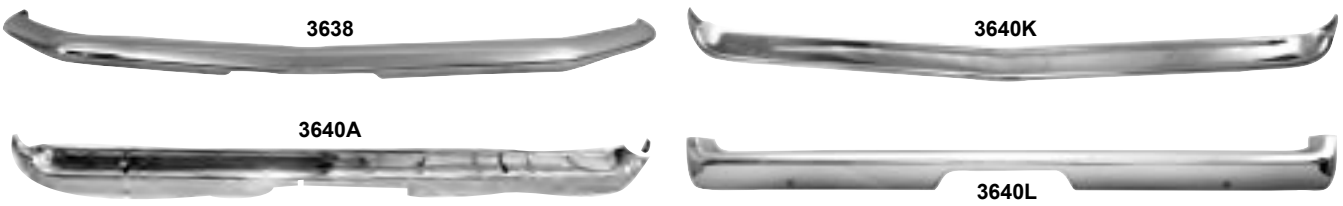

Wholesale Only. MSRP not including Taxes, Shipping and Handling. MSRP are subject to change without notice

Bumpers

3636	1965-66	Front Bumper		MSRP \$170.00 ea
3639	1965-66	Rear Bumper		MSRP \$170.00 ea
3637	1967-68	Front Bumper		MSRP \$170.00 ea
3640	1967-68	Rear Bumper		MSRP \$170.00 ea
3637B	New	1967-68	Front/Rear Paintable EDP Bumper Set, 2pc.	Coming Soon!
3636B	1965-68	Complete Bumper Bolt Kit		MSRP \$19.00 kit