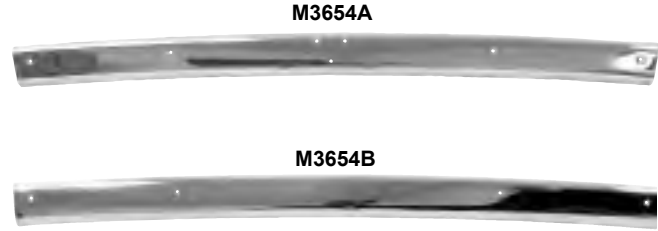

Conv. Header Mldg.

M3654A	1965-67	Convertible Header Molding
M3654B	1968	Convertible Header Molding

MSRP $64.00 ea