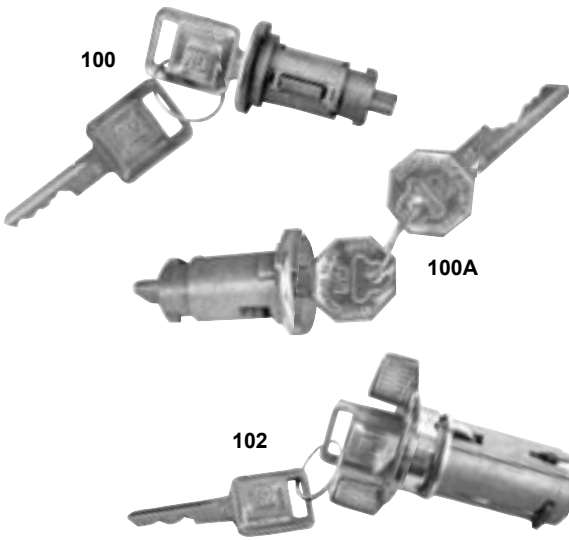

158	1965	Ignition Lock, Non-GM Octagonal	<b>MSRP\$1200kit</b>
158A	1965	Ignition Lock, Original Octagonal	<b>MSRP\$1500kit</b>

100A	1967-68	Ignition Lock, Original	<b>MSRP\$17.00kit</b>
100	1967-72	Ignition Lock, Later	<b>MSRP\$14.00kit</b>
102	1973-78	Ignition Lock, Later	<b>MSRP\$17.00kit</b>