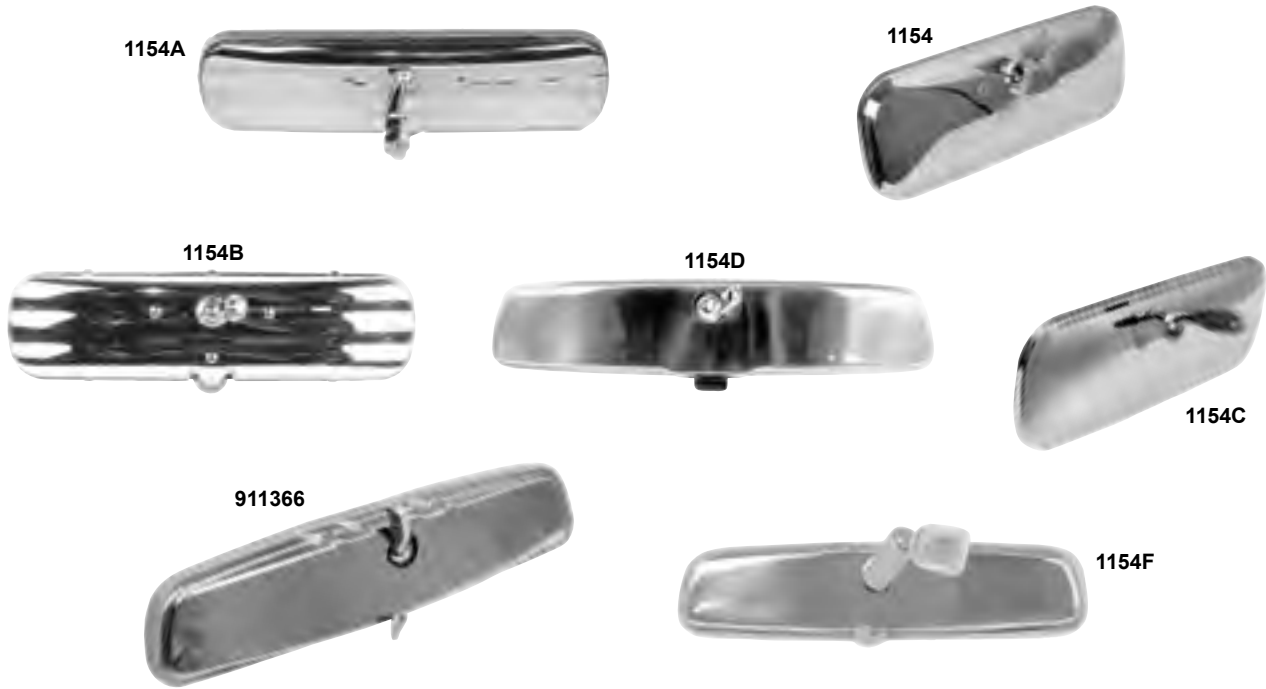

Interior Mirrors

1154A	1947-53	Rear View Mirror, Day/Night	MSRP $59.00 ea
1154	1947-59	Rear View Mirror, Stainless	MSRP $24.00 ea
1154B	1954-59	Rear View Mirror, Day/Night	MSRP $54.00 ea
1154D	1960-64	Rear View Mirror, Day/Night	MSRP $67.00 ea
1154C	1960-71	Rear View Mirror, Stainless	MSRP $24.00 ea
911366	1965-71	Rear View Mirror, Stainless, 10 Inch	MSRP $47.00 ea
1154F	1972-92	Rear View Mirror, Day/Night	MSRP $59.00 ea