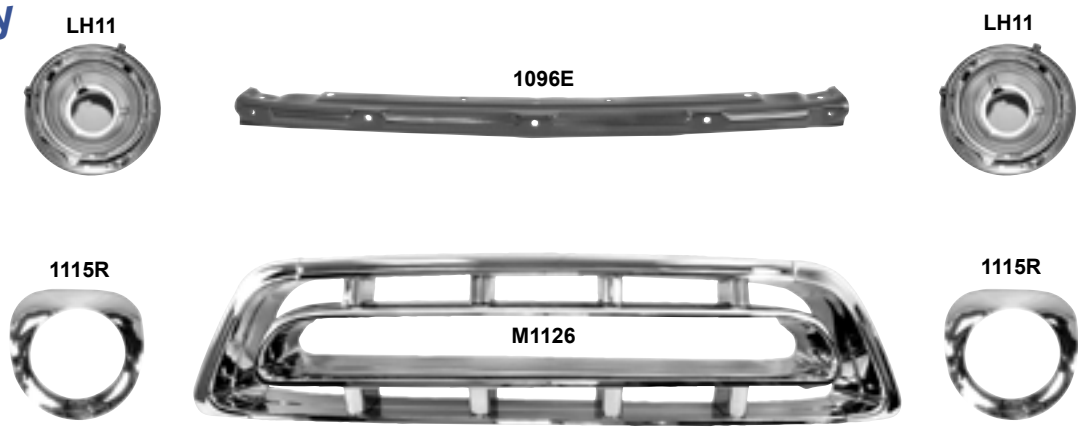

Wholesale Only. MSRP not including Taxes, Shipping and Handling. MSRP are subject to change without notice

Chevy

M1126	1957	Chrome Grille	MSRP $1015.00 ea
LH11	1955-57	Headlamp Bucket with Retainer Ring	MSRP $69.00 ea
1115R	1955-57	Chrome Headlamp Bezels with Seals	MSRP $114.00 pr
1096E	1957	Upper Grille Bar, Chevy	MSRP $77.00 ea