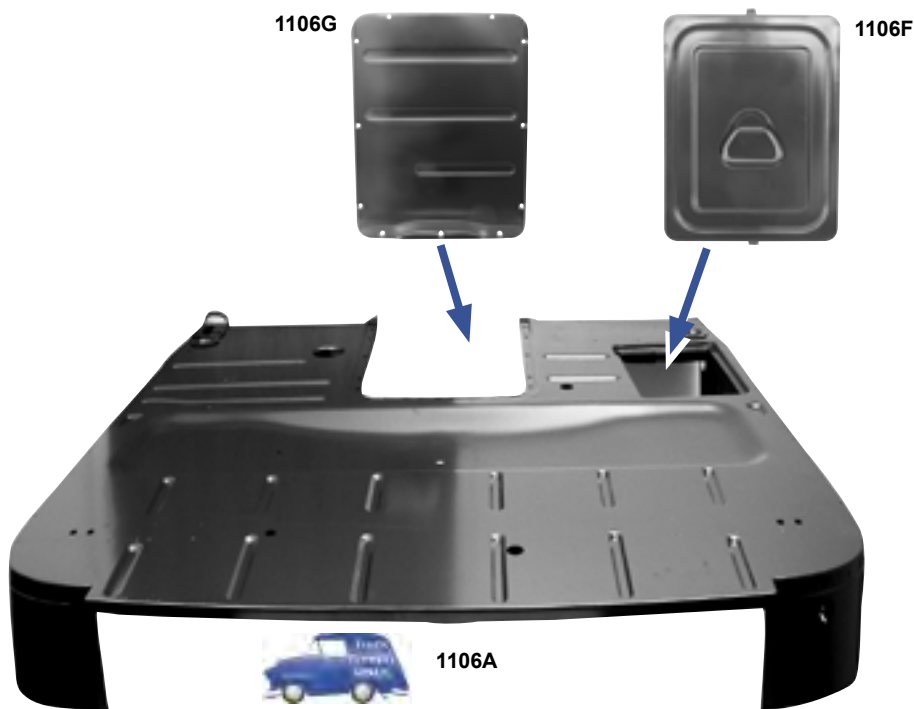

1106A	1947-54	Floor Pan	MSRP $727.00 ea
1106F	1947-54	Cab Floor Battery Cover	MSRP $75.00 ea
1106G	1947-53	Shift Cover for 3 Speed	MSRP $75.00 ea

Wholesale Only. MSRP not including Taxes, Shipping and Handling. MSRP are subject to change without notice