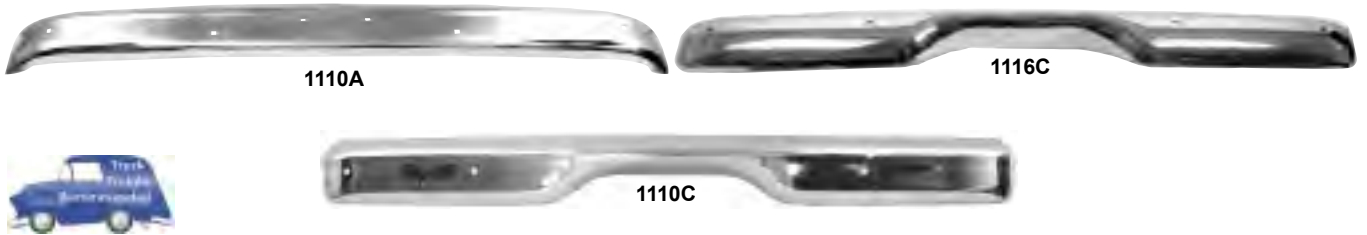

# CHEVY/GMC® PICKUP

Bumpers

Wholesale Only. MSRP not including Taxes, Shipping and Handling. MSRP are subject to change without notice

1110G	1947-55 1 <sup>st</sup> Series	Front Bumper	MSRP \$190.00 ea
1110H	1947-53	Rear Stepside Bumper	MSRP \$190.00 ea
1110J	1954-55 1 <sup>st</sup> Series	Rear Stepside Bumper	MSRP \$190.00 ea

1110F	1955-59	Front Bumper	MSRP \$190.00 ea
1110E	1955-59	Rear Stepside Bumper	MSRP \$190.00 ea
1110EA	1958-59	Rear Fleetside Bumper	MSRP \$190.00 ea

1110A	1960-62	Front Bumper	MSRP \$190.00 ea
1116C	1960-66	Rear Stepside Bumper	MSRP \$190.00 ea
1110C	1960-62	Rear Fleetside Bumper, without license plate hole	MSRP \$190.00 ea
1110CA	1960-62	Rear Fleetside Bumper, with license plate hole	MSRP \$190.00 ea