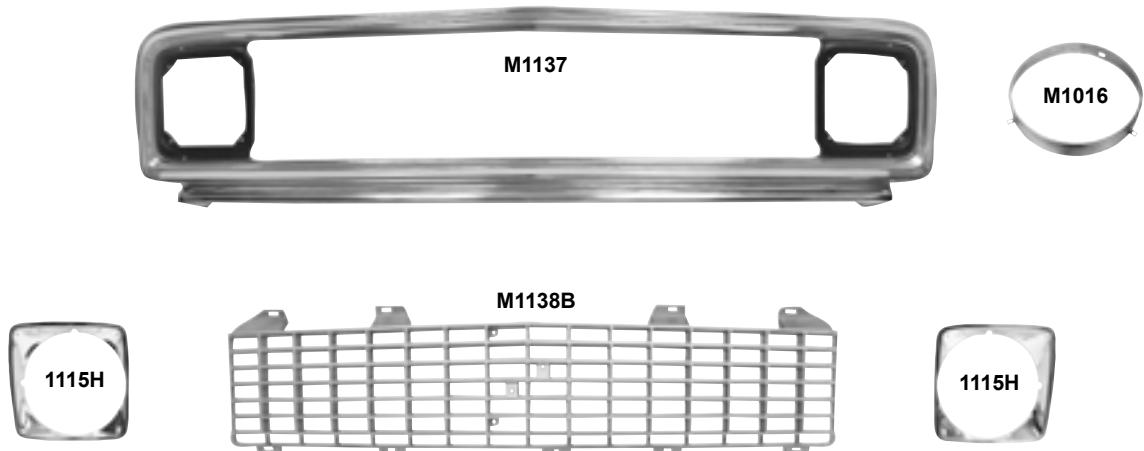

Chevy

M1137	1971-72	Chrome Grille Shell without Center Bar	MSRP $439.00 ea
M1138B	1971-72	Grille Insert	MSRP $139.00 ea
1115H	1969-72	Headlamp Bezels, Chevy	MSRP $54.00 pr
M1016	1962-78	Headlamp Retainer Ring, Chevy	MSRP $9.00 ea