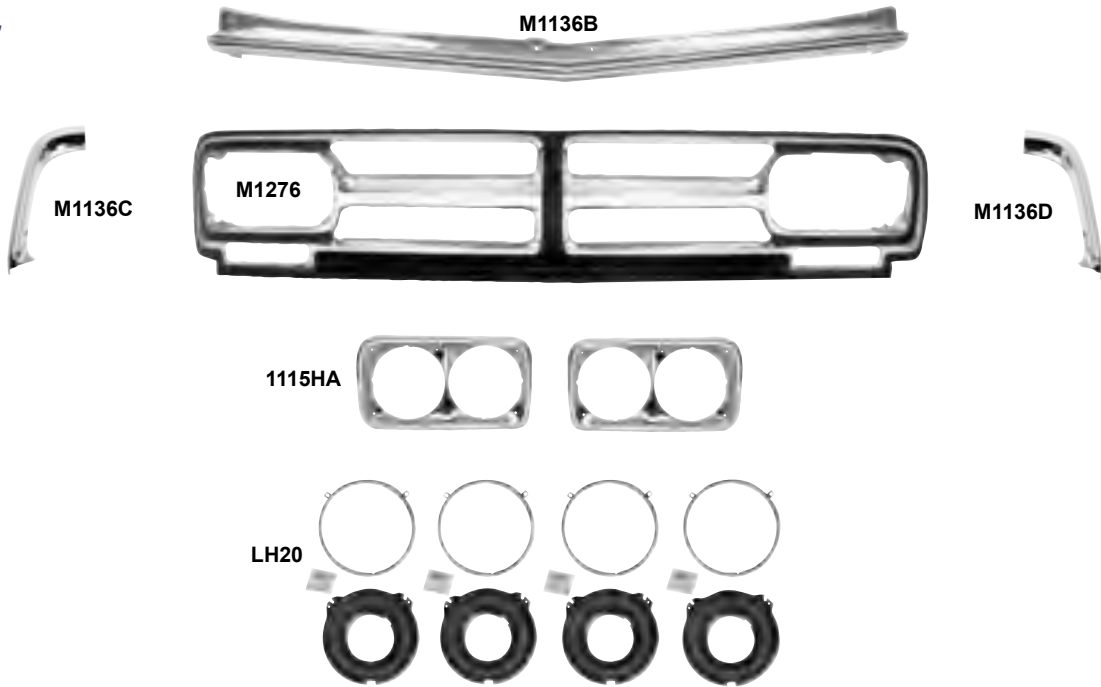

GMC

M1136B	1969-72	Grille Top Bar Molding, GMC	MSRP $192.00 ea
M1276	1968-70	Grille, Chrome, GMC	MSRP $555.00 ea
1115HA	1969-72	Headlamp Bezels, GMC	MSRP $164.00 ea
LH20	1958-72	Headlamp Buckets & Rings, 8 pc., GMC	MSRP $127.00 set
M1136C	1969-72	Front Fender Molding, RH GMC	MSRP $77.00 ea
M1136D	1969-72	Front Fender Molding, LH GMC	MSRP $77.00 ea

Wholesale Only. MSRP not including Taxes, Shipping and Handling. MSRP are subject to change without notice