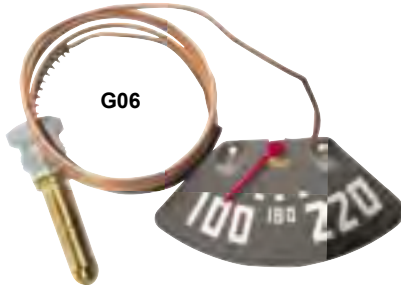

G06

G07

G01	1947-49	Speedometer, 0-80 MPH	MSRP \$164.00 ea
G02	1947-49	Fuel Gauge, Red Needle, 6 Volt	MSRP \$75.00 ea
G03	1947-49	Fuel Gauge, Red Needle, 12 Volt	MSRP \$75.00 ea
G04	1947-49	Amp Gauge, Red Needle	MSRP \$75.00 ea
G05	1947-49	Oil Pressure Gauge, Red Needle	MSRP \$75.00 ea
G06	1947-49	Temperature Gauge, Red Needle, 6 cyl. length line	MSRP \$75.00 ea
G07	1947-49	Temperature Gauge, Red Needle, 8 cyl. length line	MSRP \$75.00 ea