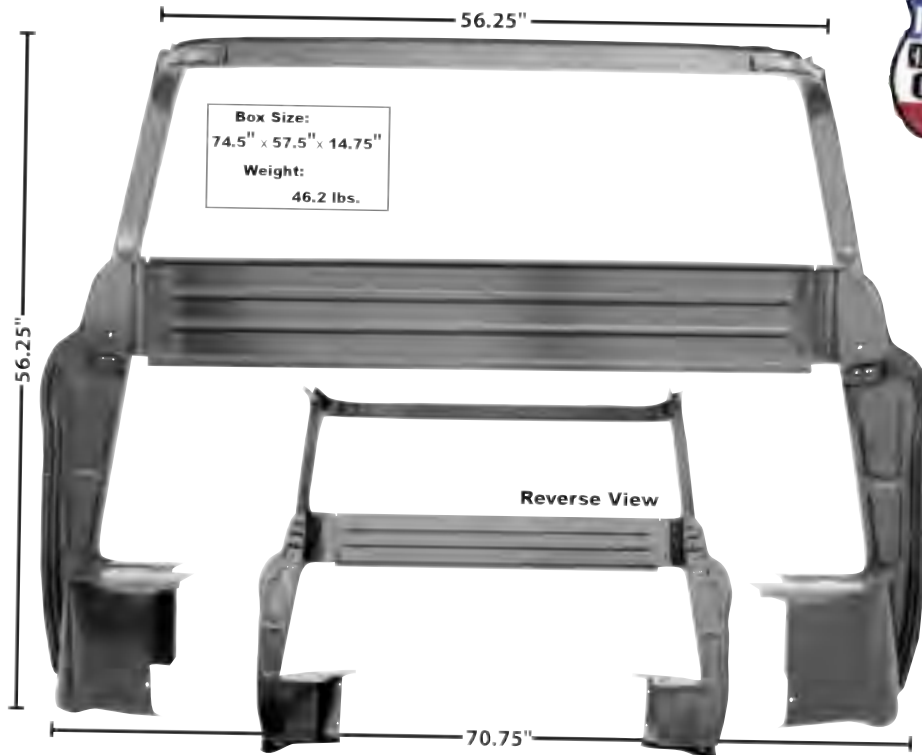

# CHEVY/GMC® PICKUP

Window Panels, cont'd.

1107G

1107F

1107F	1955-59	Inner Rear Window Panel, Small Window	MSRP \$229.00 ea
1107G	1955-59	Inner Rear Window Panel, Big Window	MSRP \$344.00 ea

Wholesale Only. MSRP not including Taxes, Shipping and Handling. MSRP are subject to change without notice.