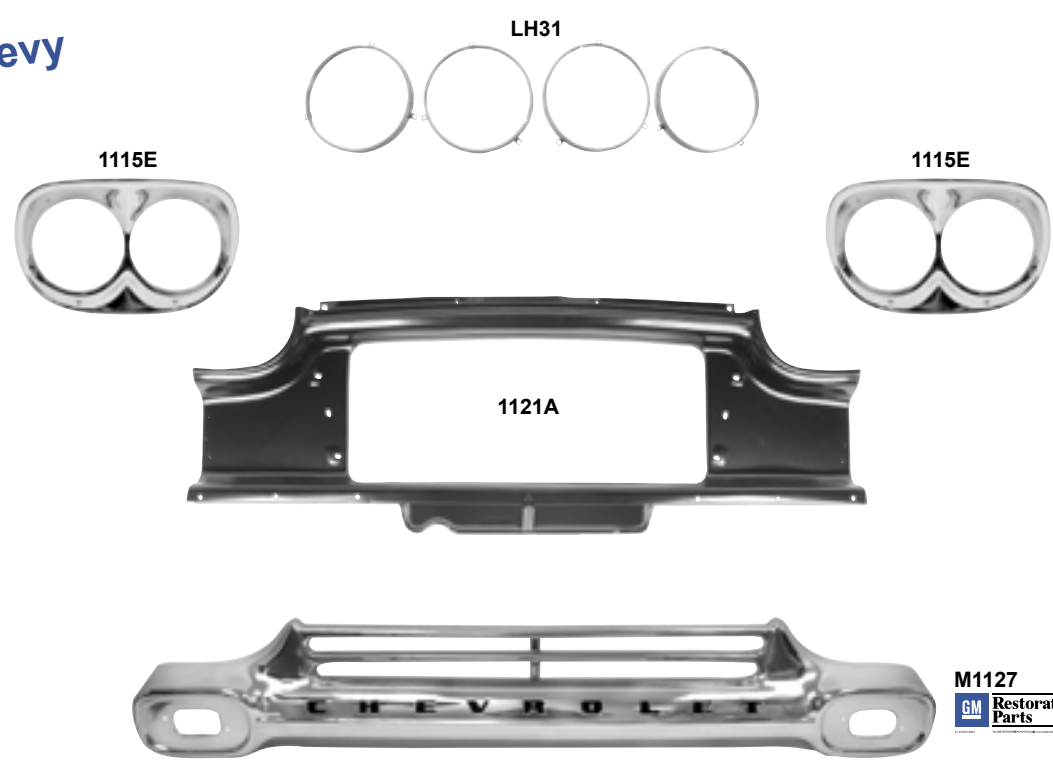

Chevy

M1127	1958-59	Chrome Grille, "Chevrolet"	MSRP $459.00 ea
1115E	1958-59	Chrome Headlamp Bezels	MSRP $114.00 pr
1121A	1958-59	Grille Support Panel	MSRP $267.00 ea
LH31	1958-61	Headlamp Retaining Rings, 4 pcs. Chevy	MSRP $24.00 set