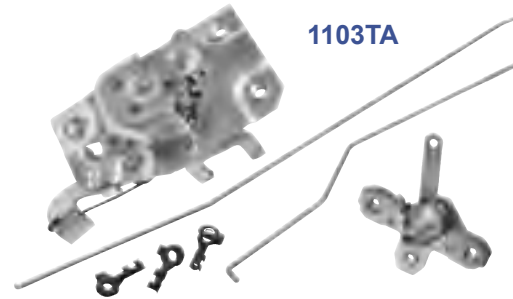

1103TA New 1972 Door Latch w/Rods & Remote RH
1103TB New 1972 Door Latch w/Rods & Remote LH
MSRP $100.00 ea

Wholesale Only. MSRP not including Taxes, Shipping and Handling. MSRP are subject to change without notice