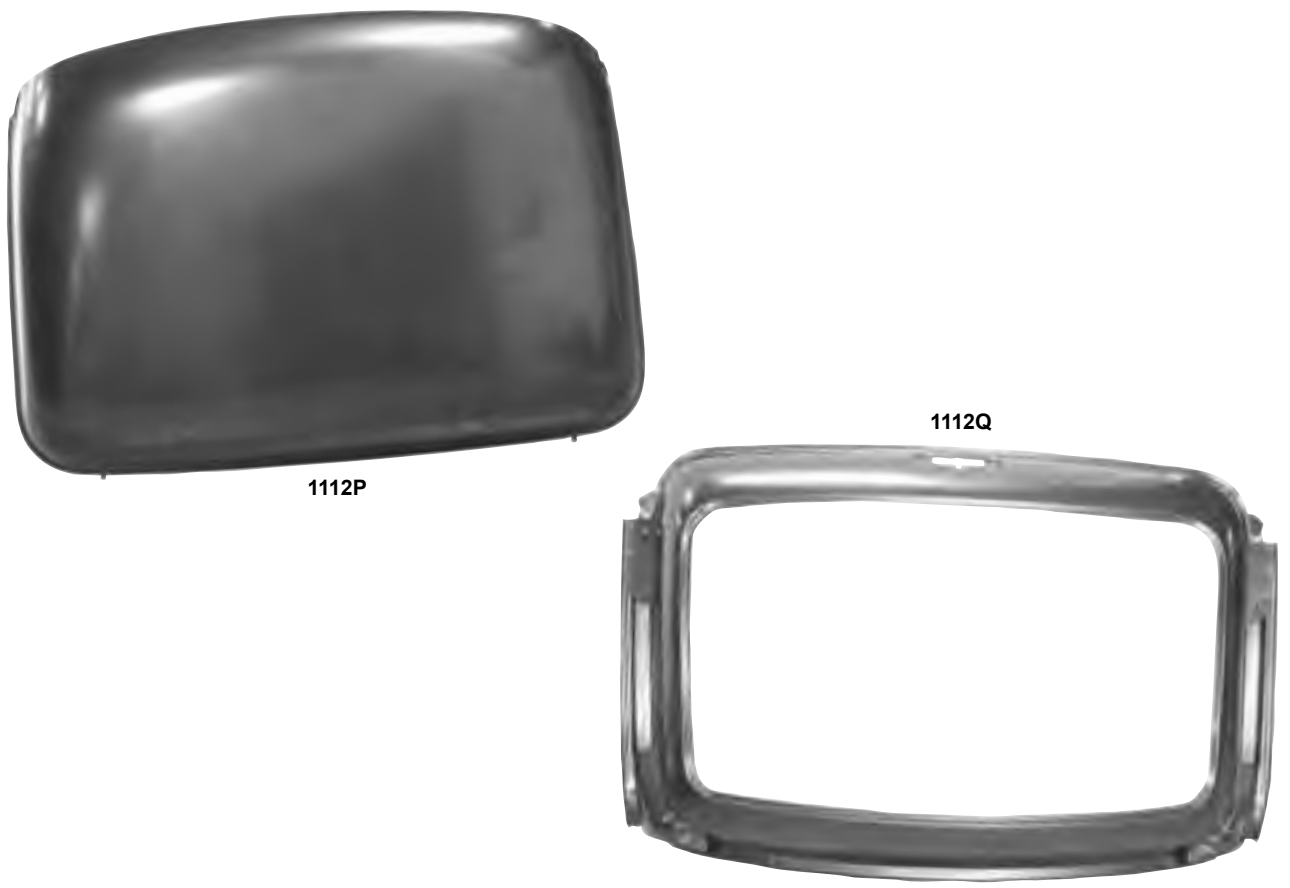

1112P

1112Q

1112P	1955-59	Roof Panel Skin	MSRP $432.00 ea
1112Q	1955-59	Inner Roof Panel	MSRP $535.00 ea