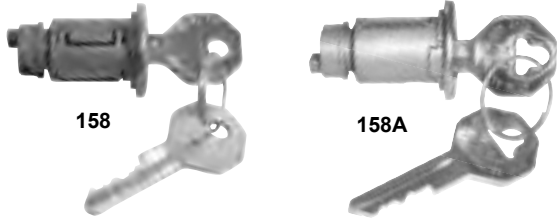

158	1965	Ignition Lock, Non-GM Octagonal	<b>MSRP\$1200kit</b>
158A	1965	Ignition Lock, Original Octagonal	<b>MSRP\$1500kit</b>

100A	1967-68	Ignition Lock, Original	<b>MSRP\$17.00kit</b>
100	1967-72	Ignition Lock, Later	<b>MSRP\$14.00kit</b>
102	1973-78	Ignition Lock, Later	<b>MSRP\$17.00kit</b>