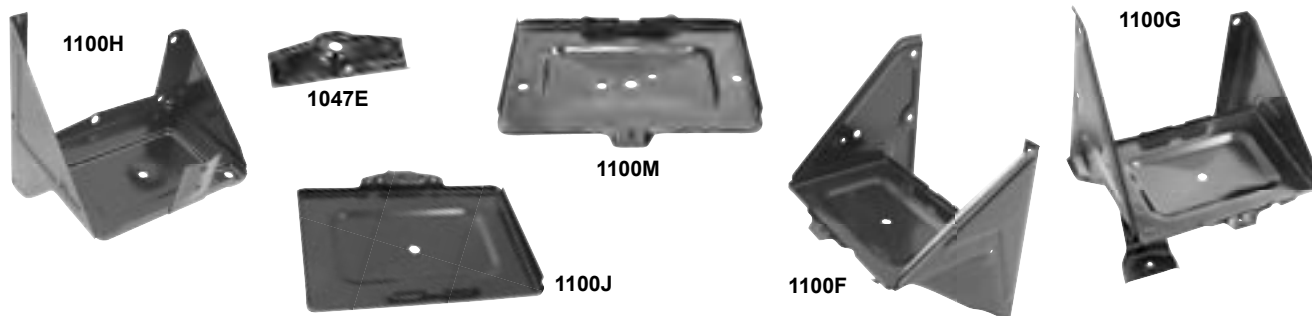

# CHEVY/GMC® PICKUP

Battery Trays/Clamps, cont'd.

Wholesale Only. MSRP not including Taxes, Shipping and Handling. MSRP are subject to change without notice

1100E	1955-57	Battery Tray Hold Down	MSRP \$14.00 ea
1100A	1955-57	Battery Tray Bottom	MSRP \$27.00 ea
1100N	1955-57	Battery Tray Assembly	MSRP \$54.00 ea
1100P	1955-56	Battery Tray Hold Down J-Bolt	MSRP \$7.00 ea
1100L	1958-66	Battery Tray Hold Down	MSRP \$9.00 ea
1100C	1958-59	Battery Tray	MSRP \$50.00 ea

1100H	1960-66	Battery Tray	MSRP \$50.00 ea
1047E	1967-80	Battery Tray Clamp	MSRP \$5.00 ea
1100J	1967-72	Battery Tray Bottom - 3 hole mounting	MSRP \$17.00 ea
1100M	1967-72	Battery Tray Bottom	MSRP \$14.00 ea
1100F	1967-72	Battery Tray Assembly W/O AC Bracket	MSRP \$62.00 ea
1100G	1967-72	Battery Tray Assembly With AC Bracket	MSRP \$74.00 ea