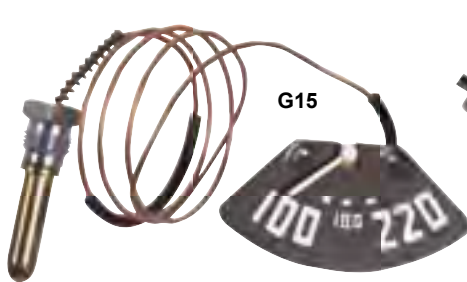

G12

G10

G11

G13

G15

G14

G16

G12	1950-53	Speedometer, 0-90 MPH	MSRP \$164.00 ea
G10	1950-53	Fuel Gauge, White Needle, 6 Volt	MSRP \$75.00 ea
G11	1950-53	Fuel Gauge, White Needle, 12 Volt	MSRP \$75.00 ea
G13	1950-53	Battery Gauge, White Needle	MSRP \$75.00 ea
G14	1950-53	Oil Pressure Gauge, White Needle	MSRP \$75.00 ea
G15	1950-53	Temperature Gauge, White Needle, 6 cyl. length line	MSRP \$75.00 ea
G16	1950-53	Temperature Gauge, White Needle, 8 cyl. length line	MSRP \$75.00 ea