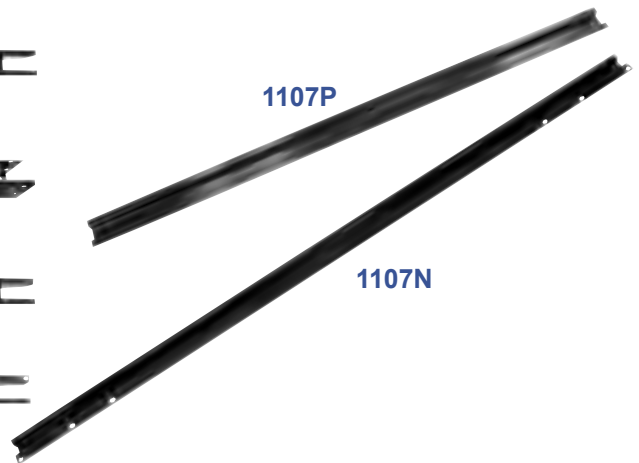

1107L

1107R

1107M

1107Q

1107P

1107N

1107L	1967-72	Floor / Bed Front Cross Sill	MSRP \$55.00 ea
1107R	1967-72	Floor / Bed Rear Cross Sill	MSRP \$102.00 ea
1107M	1967-72	Floor / Bed Front Wheelhouse Cross Sill	MSRP \$55.00 ea
1107Q	1967-72	Floor / Bed Rear Wheelhouse Cross Sill	MSRP \$55.00 ea
1107N	1967-72	Floor / Bed Front Enforcement Bar Strip, Long	MSRP \$37.00 ea
1107P	1967-72	Floor / Bed Rear Enforcement Bar Strip, Short	MSRP \$25.00 ea