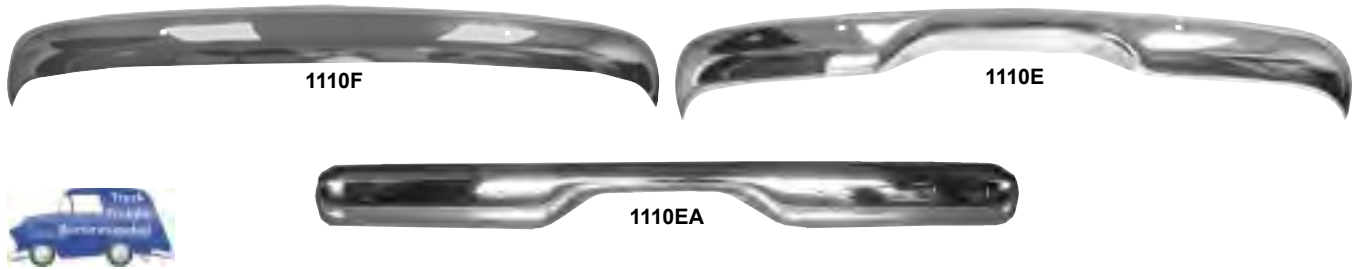

# CHEVY/GMC® PICKUP

Bumpers

Wholesale Only. MSRP not including Taxes, Shipping and Handling. MSRP are subject to change without notice

1110G	1947-55 1 <sup>st</sup> Series	Front Bumper	MSRP \$190.00 ea
1110H	1947-53	Rear Stepside Bumper	MSRP \$190.00 ea
1110J	1954-55 1 <sup>st</sup> Series	Rear Stepside Bumper	MSRP \$190.00 ea