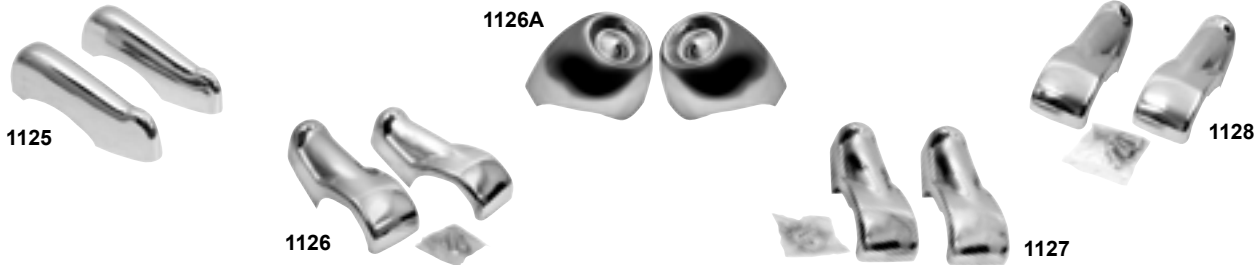

Bumper Guards

1125	1947-55	Front Bumper Guards		MSRP $104.00 pr
1126	1955-59	Front Bumper Guards, Chevy		MSRP $149.00 pr
1126A	1957	Front Bumper Guards, GMC		MSRP $247.00 pr
1127	1960-62	Front Bumper Guards		MSRP $150.00 pr
1128	1963-66	Front Bumper Guards		MSRP $150.00 pr
1129	1967-72	Front Bumper Guards		MSRP $154.00 pr