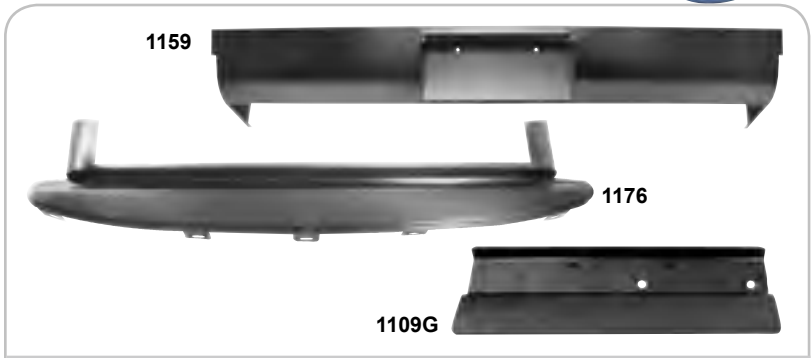

Stone Deflectors

1176	1947-54	Rear Gravel Shield
MSRP $164.00 ea		
1159	1954-87	Rear Roll Pan for Stepside
MSRP $144.00 ea		
1109H	1967-72	Rear Bumper Deflector for Fleetside RH
1109G	1967-72	Rear Bumper Deflector for Fleetside LH
MSRP $14.00 ea