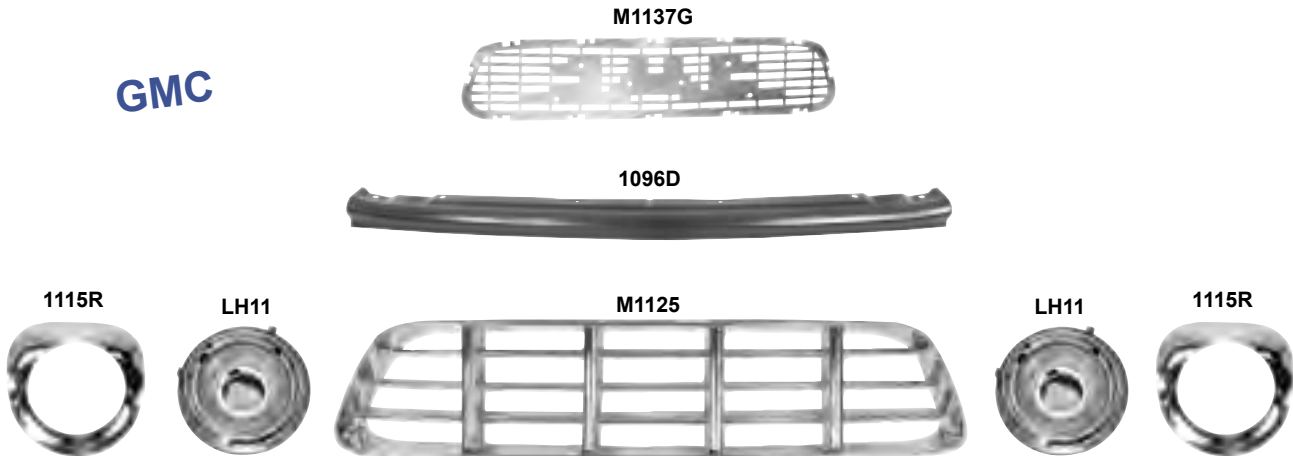

GMC

M1137G	1955	Hood Ornament Grille, For GMC	MSRP $220.00 ea
M1125	1955-56	Chrome Grille	MSRP $459.00 ea
LH11	1955-57	Headlamp Bucket with Retainer Ring	MSRP $69.00 ea
1115R	1955-57	Chrome Headlamp Bezels with Seals	MSRP $114.00 pr
1096D	1955-56	Upper Grille Bar, Chevy Only	MSRP $77.00 ea

Wholesale Only. MSRP not including Taxes, Shipping and Handling. MSRP are subject to change without notice