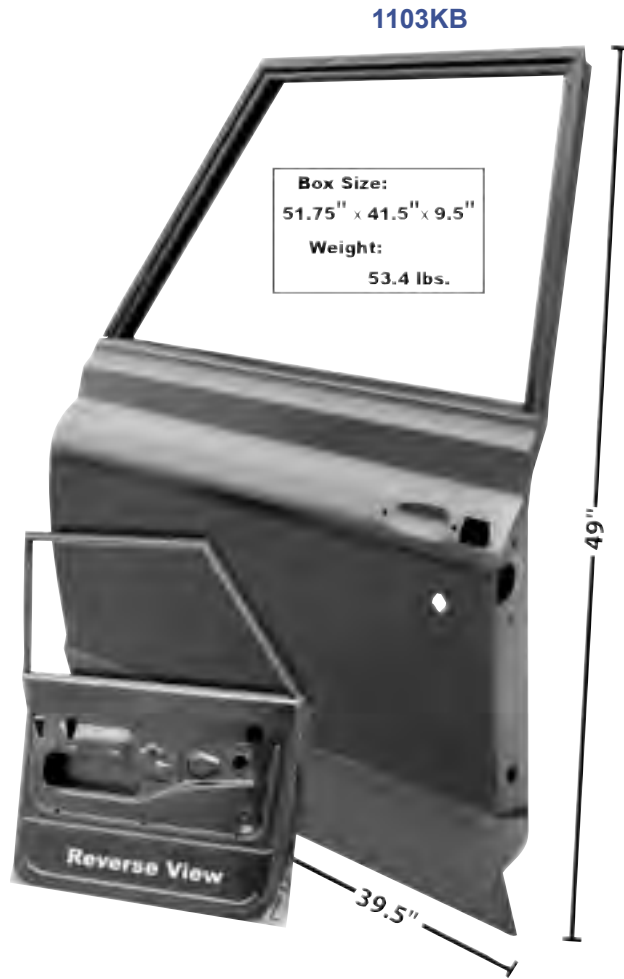

## Door Shells

1103

1103B

1103KB

**Box Size:**  
51.75" x 41.5" x 9.5"  
**Weight:**  
53.4 lbs.

49"

39.5"

Reverse View