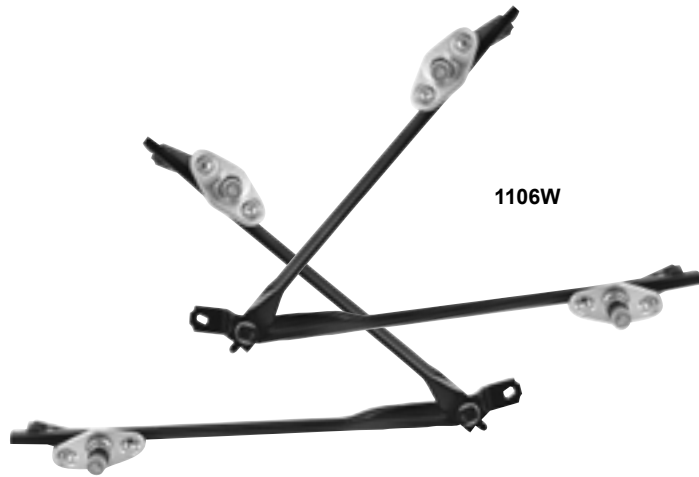

1100

1106W

1103VX	New	1947-53	Wiper Motor Transmission Arm	MSRP $164.00 pr
1103V	New	1955-59	Wiper Motor Transmission Arm	MSRP $150.00 pr
1100		1960-66	Wiper Motor Transmission Arm	MSRP $115.00 pr
1106W		1967-72	Wiper Motor Transmission Arm	MSRP $115.00 pr

Dome Lamp Assys.

LP50		1947-55 1st Series	Dome Lamp Assembly, Painted	MSRP $55.00 ea
LP51		1947-55 1st Series	Dome Lamp Assembly, Chrome	MSRP $62.00 ea
LP52		1955-59	Dome Lamp Assembly, Chrome	MSRP $24.00 ea
LP53		1960-72	Dome Lamp Assembly, White Base	MSRP $15.00 ea
LP54		1960-72	Dome Lamp Assembly, Chrome Base	MSRP $24.00 ea

Wholesale Only. MSRP not including Taxes, Shipping and Handling. MSRP are subject to change without notice