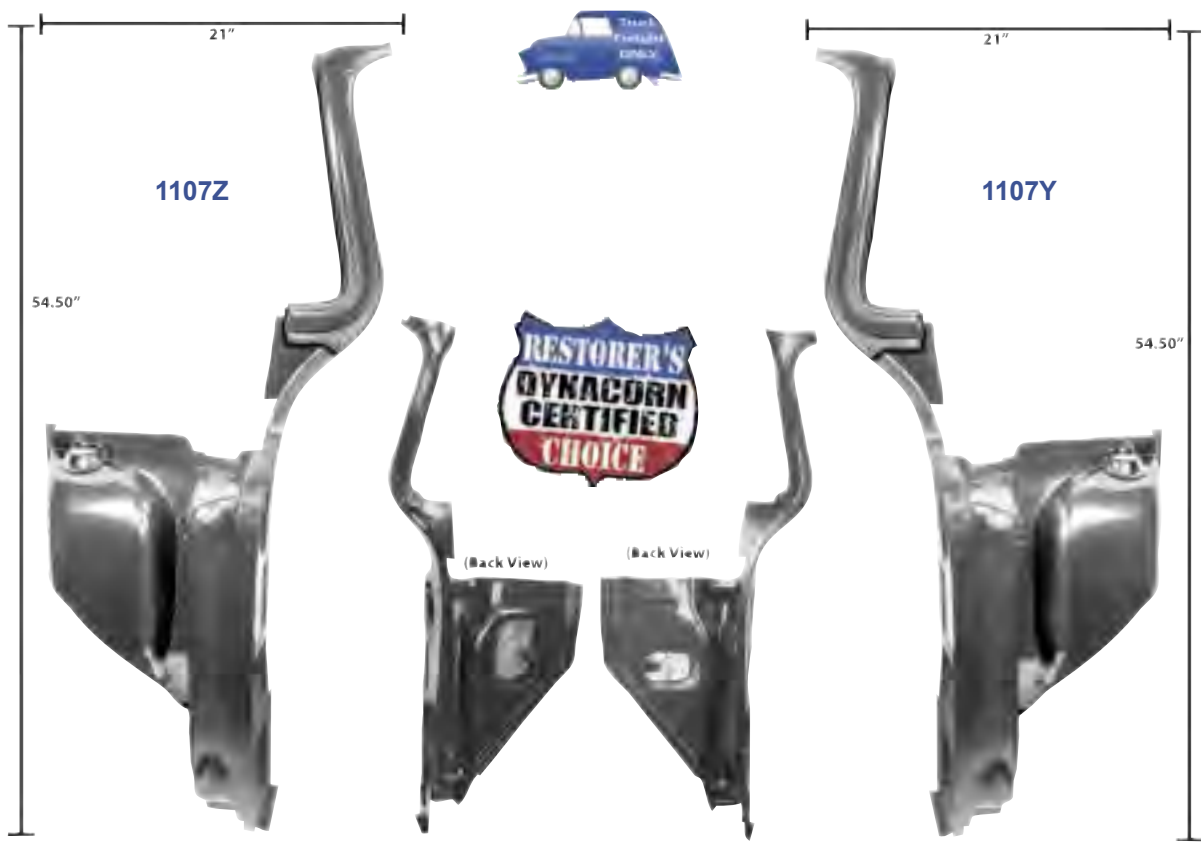

Kick Panel / "A" Pillar Assembly

Wholesale Only. MSRP not including Taxes, Shipping and Handling. MSRP are subject to change without notice

Box Size:
67" x 22" x 11"
Weight:
27.1 lbs.

1107Y	New	1955-59	Kick Panel / "A" Pillar Assembly, RH	MSRP $267.00 ea
1107Z	New	1955-59	Kick Panel / "A" Pillar Assembly, LH	MSRP $267.00 ea

Firewalls