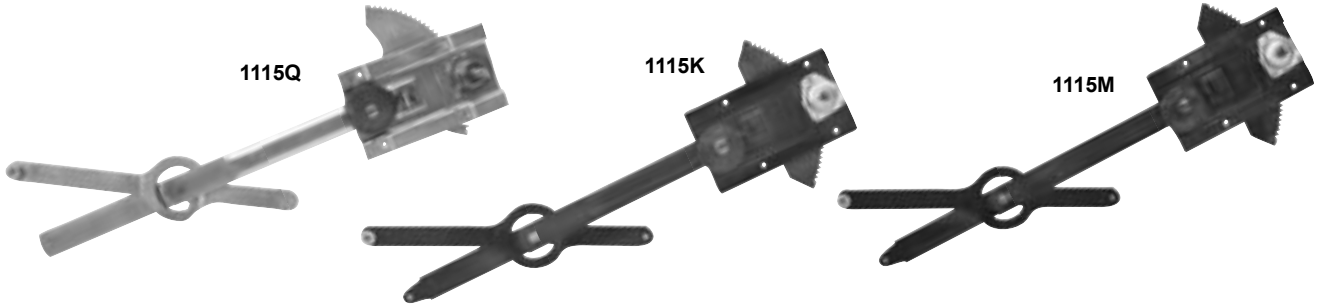

Wholesale Only. MSRP not including Taxes, Shipping and Handling. MSRP are subject to change without notice

Window Regulators, cont'd.

1115P	1964-66	Manual Regulator, RH	MSRP $55.00 ea
1115Q	1964-66	Manual Regulator, LH	MSRP $55.00 ea
1115J	1967-71	Manual Regulator, RH	MSRP $37.00 ea
1115K	1967-71	Manual Regulator, LH	MSRP $37.00 ea
1115L	1972	Manual Regulator, RH	MSRP $37.00 ea
1115M	1972	Manual Regulator, LH	MSRP $37.00 ea