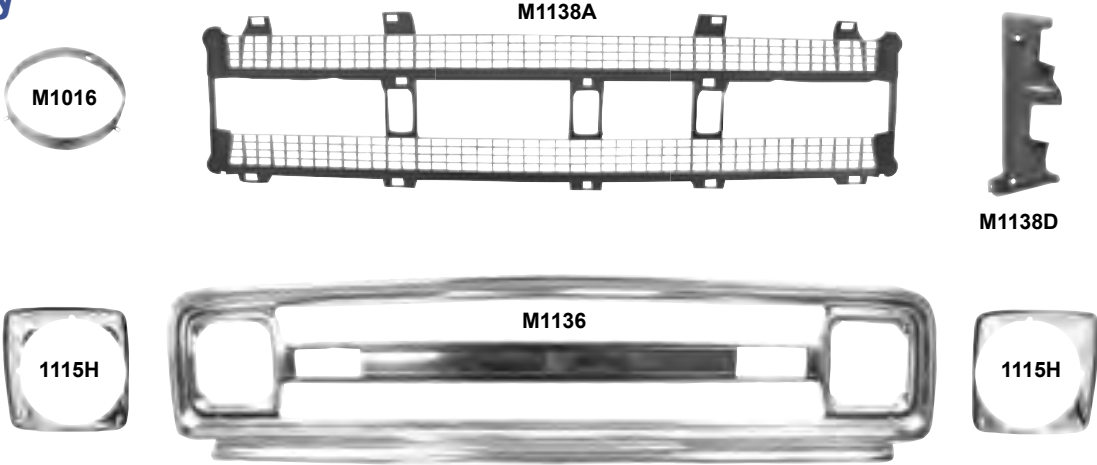

Chevy

M1136	1969-70	Chrome Grille Shell with Center Bar, Chevy	MSRP $449.00 ea
M1138A	1969-70	Grille Insert	MSRP $130.00 ea
M1138D	1969-72	Grille Vertical Support	MSRP $35.00 ea
1115H	1969-72	Headlamp Bezels, Chevy	MSRP $54.00 pr
M1016	1962-78	Headlamp Retainer Ring, Chevy	MSRP $9.00 ea