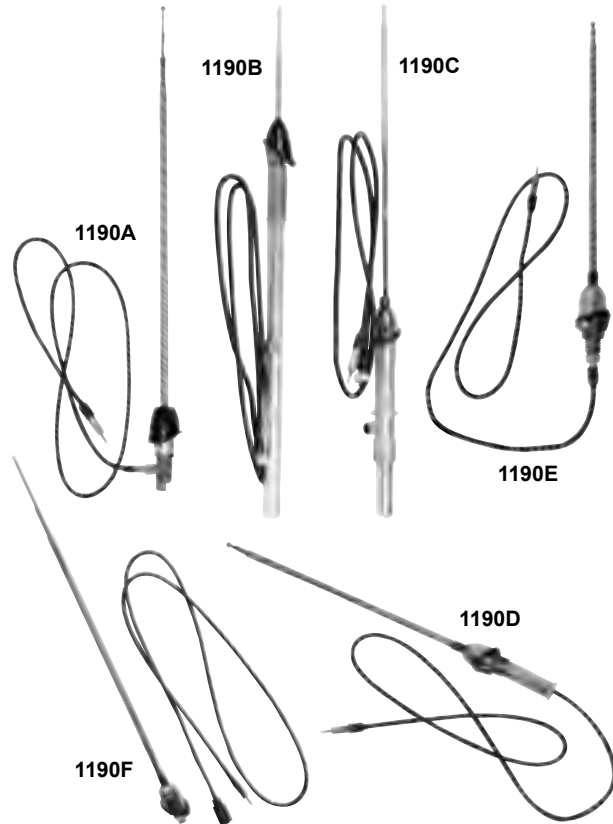

Antennas

1190A	1947-55 1st Series	Antenna	MSRP $105.00 ea
1190B	1955-59	Antenna	MSRP $67.00 ea
1190C	1960-62	Antenna	MSRP $97.00 ea
1190D	1963	Antenna	MSRP $97.00 ea
1190E	1964-66	Antenna	MSRP $59.00 ea
1190F	1967-72	Antenna	MSRP $62.00 ea

Wholesale Only. MSRP not including Taxes, Shipping and Handling. MSRP are subject to change without notice