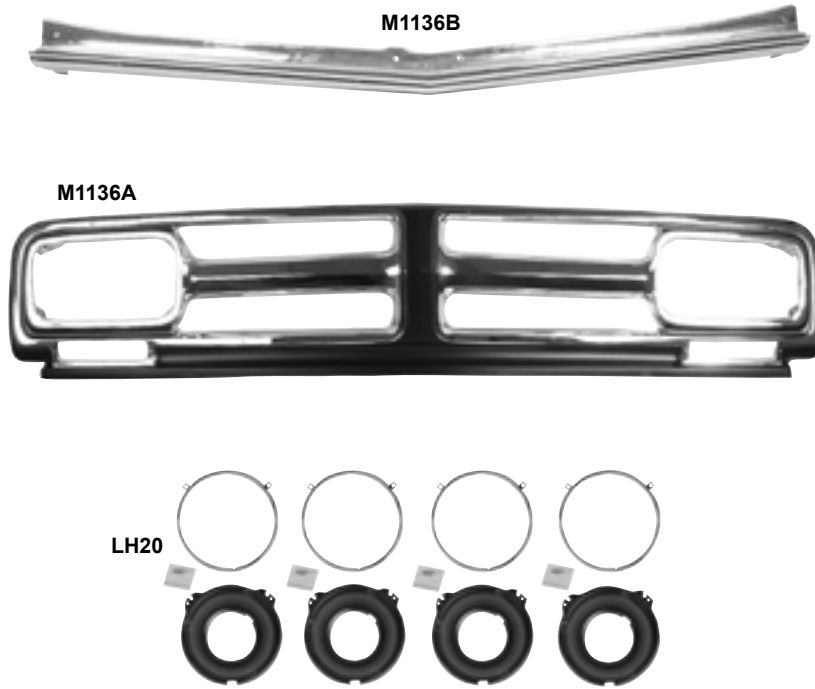

Wholesale Only. MSRP not including Taxes, Shipping and Handling. MSRP are subject to change without notice

GMC

M1136A	1971-72	Chrome Grille, GMC	MSRP $555.00 ea
M1136B	1969-72	Grille Top Bar Molding, GMC	MSRP $192.00 ea
LH20	1958-72	Headlamp Buckets & Rings, 8 pc. GMC	MSRP $127.00 set