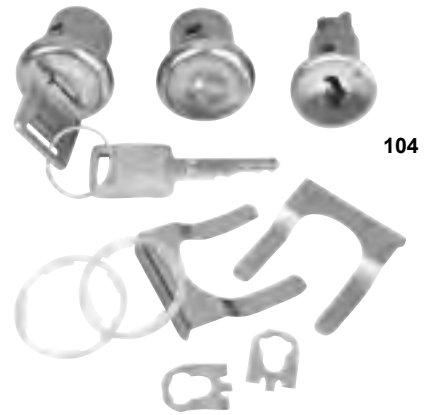

104	1967-72	Ignition & Door Kit, Later	MSRP$30.00kit
106	1973-78	Ignition & Door Kit, Later	MSRP$37.00kit

See our Locks Section for more details...