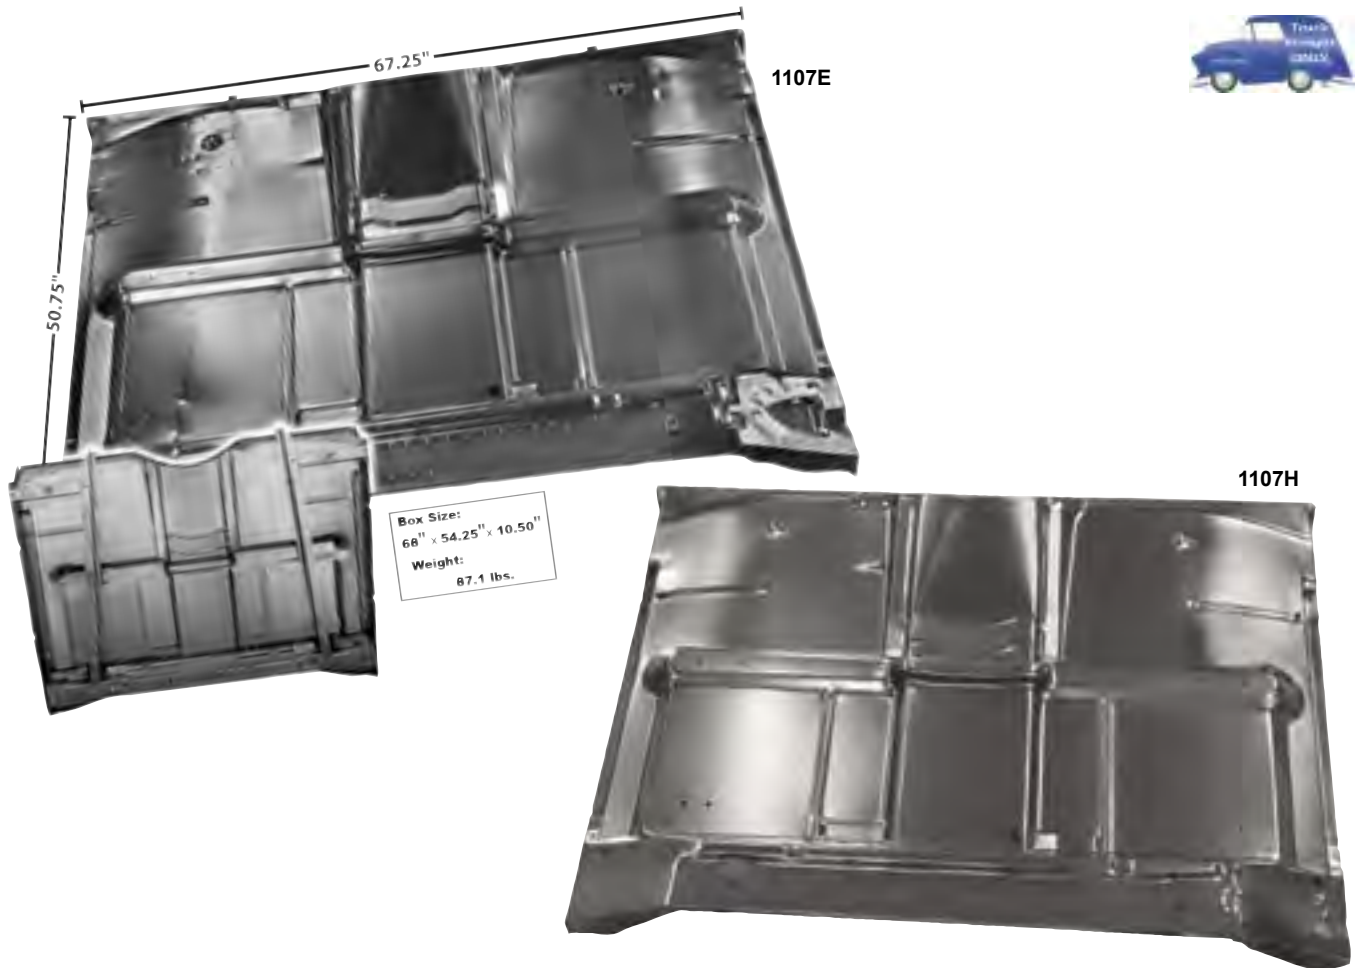

1107E	1968-72	Complete Cab Floor Pan, with brace, 8 ft. bed	MSRP $707.00 ea
1107H	1968-72	Complete Cab Floor Pan, without brace, 8 ft. bed	MSRP $497.00 ea