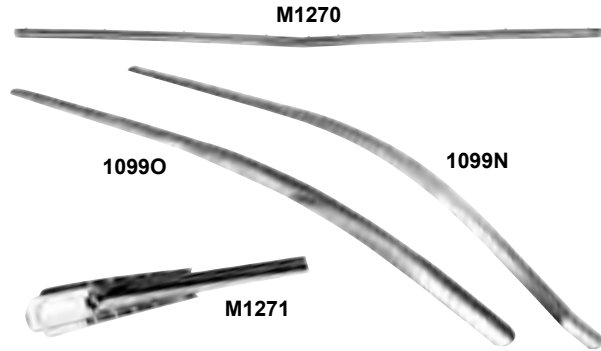

Hood Moldings

M1271	1947-52	Hood Ornament	MSRP $142.00 ea
1099N	1947-54	Hood Center Molding, Chevrolet	MSRP $105.00 ea
1099O	1947-54	Hood Center Molding, GMC	MSRP $69.00 ea
M1270	1967-68	Hood Molding, GMC	MSRP $65.00 ea