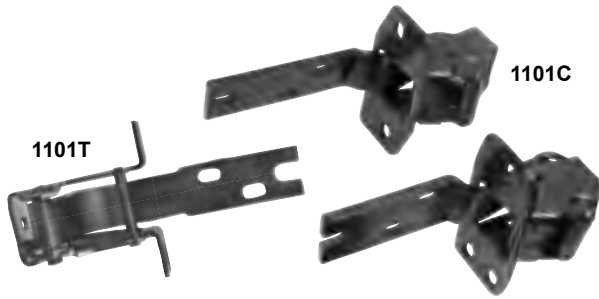

Handle Washer

1134C New 1967-72 Door Handle Trim Washer, Black
MSRP $4.00 ea

Door Hinges

1101C 1947-54 Door Hinges, Upper/Lower RH
1101D 1947-54 Door Hinges, Upper/Lower LH
MSRP $187.00 ea

1101T 1955-59 Door Hinge, Upper RH=LH
1101U 1955-59 Door Hinge, Lower RH=LH
MSRP $69.00 ea