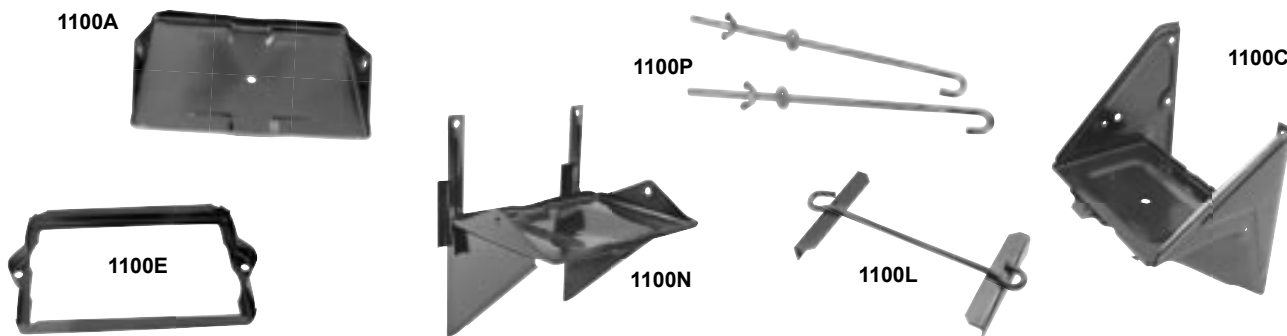

CHEVY/GMC® PICKUP

Battery Trays/Clamps, cont'd.

Wholesale Only. MSRP not including Taxes, Shipping and Handling. MSRP are subject to change without notice

1100E	1955-57	Battery Tray Hold Down	MSRP $14.00 ea
1100A	1955-57	Battery Tray Bottom	MSRP $27.00 ea
1100N	1955-57	Battery Tray Assembly	MSRP $54.00 ea
1100P	1955-56	Battery Tray Hold Down J-Bolt	MSRP $7.00 ea
1100L	1958-66	Battery Tray Hold Down	MSRP $9.00 ea
1100C	1958-59	Battery Tray	MSRP $50.00 ea