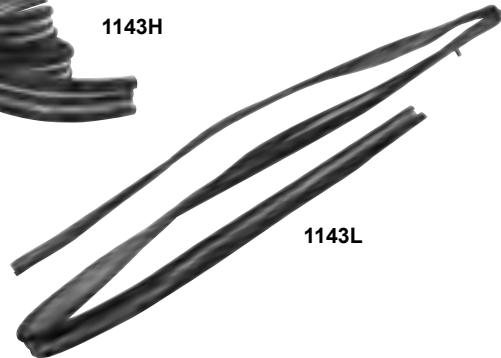

1143H 1973-80 Front Door Glass Channel Sash

MSRP $20.00 ea

1143L 1981-91 Door Glass Channel Run Front RH

1143M 1981-91 Door Glass Channel Run Front LH

MSRP $20.00 ea

Wholesale Only. MSRP not including Taxes, Shipping and Handling. MSRP are subject to change without notice