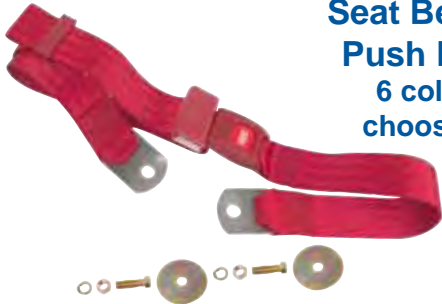

Muscle Car Parts & Molding • Muscle Car Parts & Molding • Muscle Car Parts & Molding

dii Exclusive

1401	1966-68*	Seat Assembly RH	<b>MSRP \$445.00 ea</b>
1402	1966-68*	Seat Assembly LH	<b>MSRP \$445.00 ea</b>
1402A	1969-72*	Seat Assembly, Fits RH & LH	<b>MSRP \$445.00 ea</b>
1560	1968-72*	Seat Track Assembly, RH (2 Pc)	<b>MSRP \$102.00 set</b>
1561	1968-72*	Seat Track Assembly, LH (2 Pc)	<b>MSRP \$102.00 set</b>

**Seat Belts with Push Button:**  
6 colors to choose from

**60 Inch Belts**

SB-N2PB	Seat Belt with Push Button	<b>Black</b>
SB-N2PG	Seat Belt with Push Button	<b>Grey</b>
SB-N2PT	Seat Belt with Push Button	<b>Tan</b>
SB-N2PN	Seat Belt with Push Button	<b>Navy Blue</b>
SB-N2PR	Seat Belt with Push Button	<b>Red</b>
SB-N2PM	Seat Belt with Push Button	<b>Maroon</b>