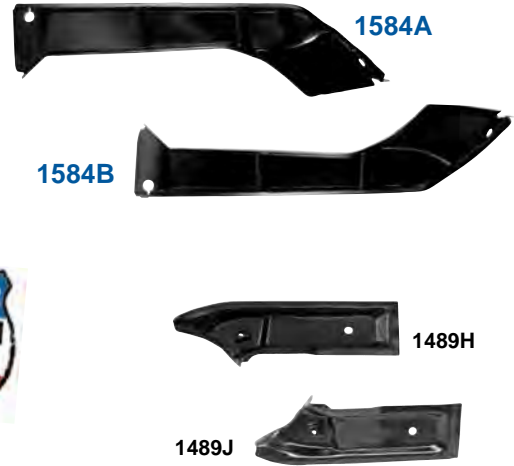

Muscle Car Parts & Molding • Muscle Car Parts & Molding • Muscle Car Parts & Molding

1970-72

1462YA

1462XA	1970-72	"A" Body Complete Floor Pan (No rocker panels) Includes Front, Center & Rear Under Floor Pan Supports, and Rear Seat Floor Pan.	<b>MSRP \$944.00 ea</b>
1462YA	1970-72	"A" Body Complete Floor Pan With Rocker Panels Includes Front, Center & Rear Under Floor Pan Supports, Rear Seat Floor Pan <b>And Rocker Panels.</b>	<b>MSRP \$1285.00 ea</b>
1047F	1964-72*	Galvanized Floor Pan Plug	<b>MSRP \$5.00 ea</b>
1461YA	1970-72	Under Floor Pan Support - Front	<b>MSRP \$135.00 ea</b>
1461ZB	1970-72	Under Floor Pan Support - Center	<b>MSRP \$135.00 ea</b>
1461X	1968-72*	Under Floor Pan Support - Rear	<b>MSRP \$97.00 ea</b>

1462L	1968-72	Seat Floor Pan - Rear	<b>MSRP \$90.00 ea</b>
-------	---------	-----------------------	------------------------

1966-67

1584		1966-67	Complete Trunk Floor Pan	GTO® Only	<b>MSRP \$822.00 ea</b>
1584A	New	1966-67	Trunk Floor Drop Off RH	GTO® Only	<b>MSRP \$75.00 ea</b>
1584B	New	1966-67	Trunk Floor Drop Off LH	GTO® Only	<b>MSRP \$75.00 ea</b>
1489H		1964-67	Body Mount Trunk Brace RH	GTO® Only	<b>MSRP \$32.00 ea</b>
1489J		1964-67	Body Mount Trunk Brace LH	GTO® Only	<b>MSRP \$32.00 ea</b>