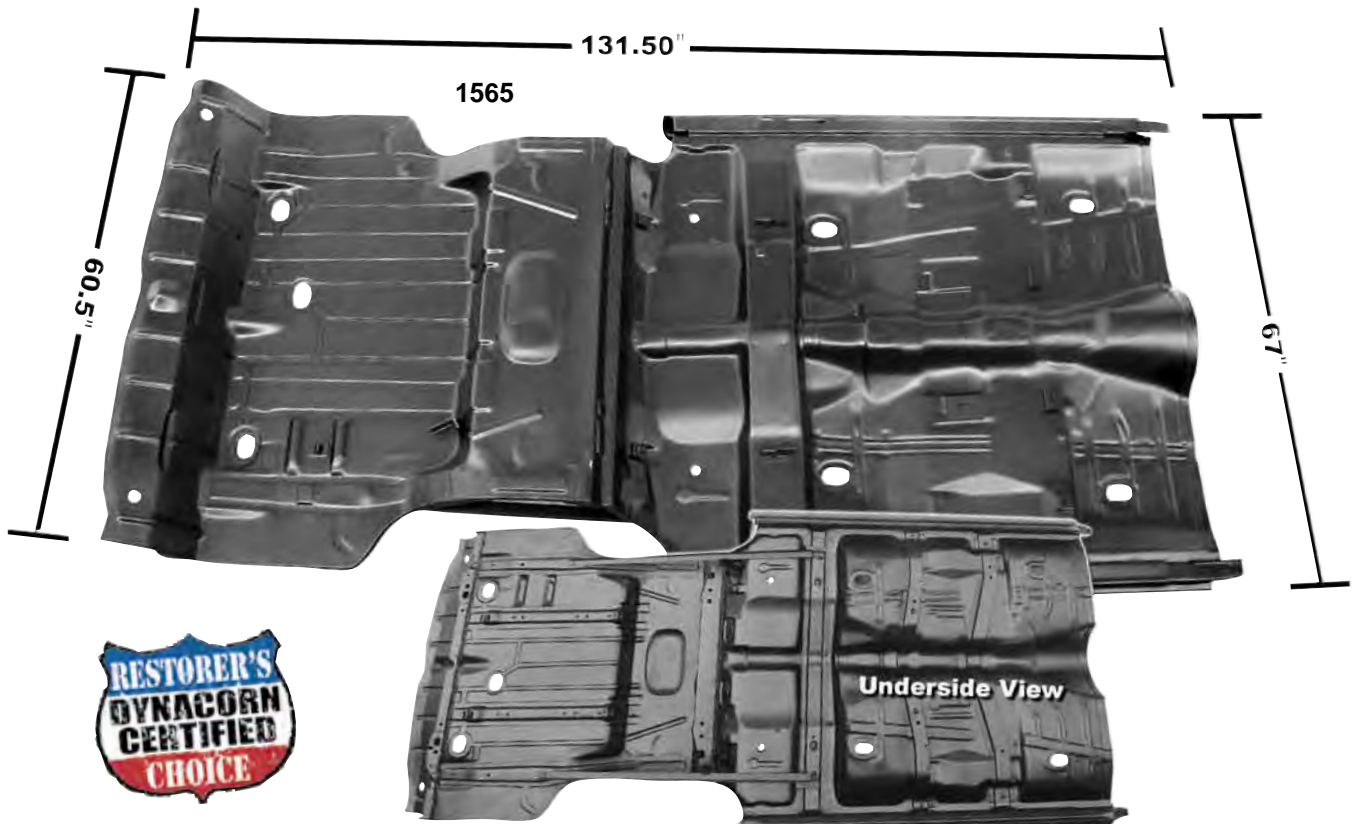

Underside View

*Does not qualify for free freight program
Non Stocking Item- Special Order Only*

1462Y	1968-69*	"A" Body Complete Floor Pan With Rocker Panels Includes Front, Center & Rear Under Floor Pan Supports, Rear Seat Floor Pan And Rocker Panels.	MSRP $1180.00 ea
1565	1968-69	Complete Floor & Trunk Pan with Rocker Panels	MSRP $3950.00 ea

Muscle Car Parts & Molding • Muscle Car Parts & Molding • Muscle Car Parts & Molding