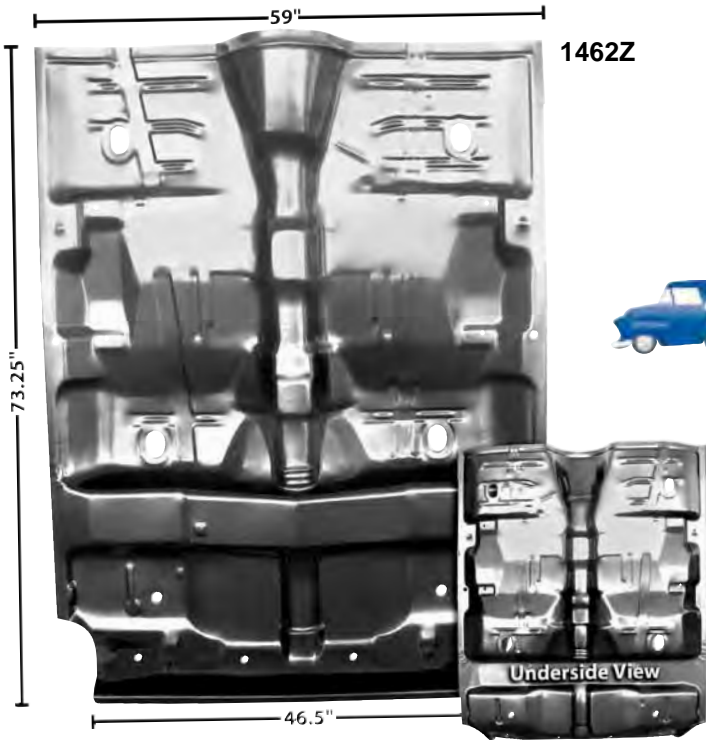

1968-72

GM Restoration Parts

1047F

dii Exclusive

1462X

1462	1968-72*	"A" Body Full Floor Pan	MSRP $307.00 ea
1462Z	1968-72*	"A" Body Full Floor Pan With Rear Seat Pan	MSRP $439.00 ea
1462X	1968-69	"A" Body Complete Floor Pan (No rocker panels)	MSRP $909.00 ea
		Includes Front, Center & Rear Under Floor Pan Supports, and Rear Seat Floor Pan.	
1047F	1964-72*	Galvanized Floor Pan Plug	MSRP $5.00 ea
1461Y	1964-69*	Under Floor Pan Support - Front	MSRP $97.00 ea
1461Z	1964-69*	Under Floor Pan Support - Center	MSRP $97.00 ea
1461X	1968-72*	Under Floor Pan Support - Rear	MSRP $97.00 ea