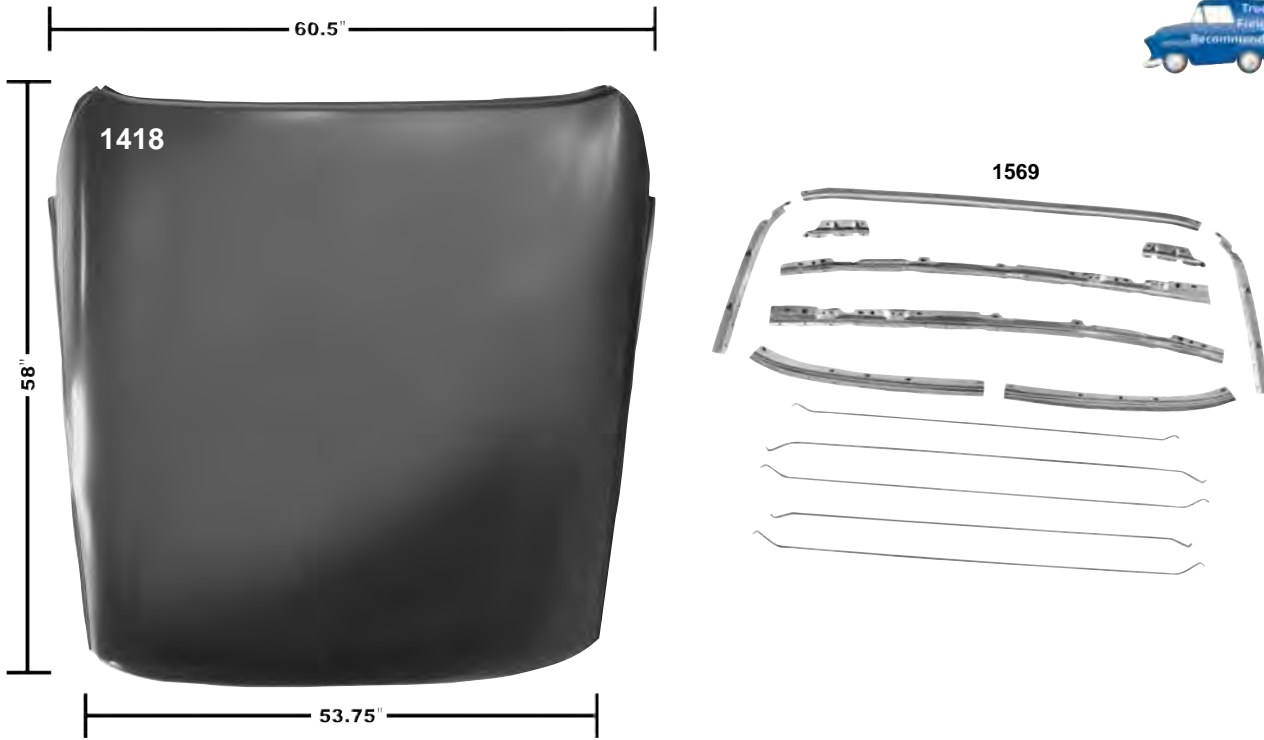

Roof Panel & Brackets

1418	1968-72	Roof Panel, Also fits '68-'72 GTO® & Cutlass™ (Excluding Cutlass™ Supreme)	MSRP $445.00 ea
1569	1968-69	Inner Roof Bracket Kit	MSRP $205.00 set

Muscle Car Parts & Molding • Muscle Car Parts & Molding • Muscle Car Parts & Molding