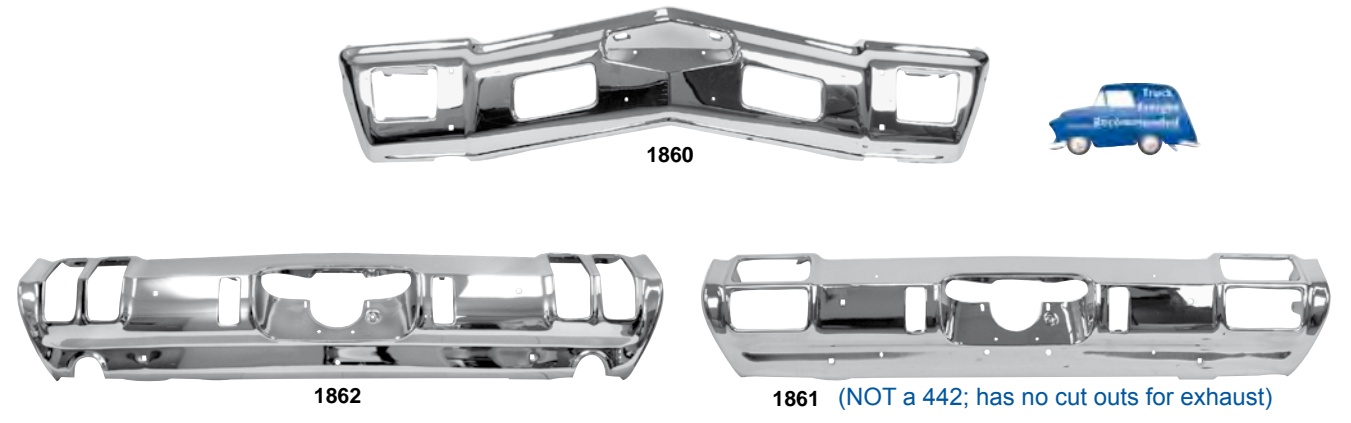

1970-72

1573	New 1970	Front Bumper	MSRP $599.00 ea
1860	1970	Front Bumper, Cutlass™	MSRP $410.00 ea
1862	1970	Rear Bumper, Cutlass™	MSRP $410.00 ea
1861	1971-72	Rear Bumper, Cutlass™	MSRP $410.00 ea

Muscle Car Parts & Molding • Muscle Car Parts & Molding • Muscle Car Parts & Molding