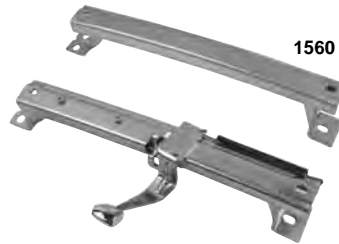

1401	1966-68*	Seat Assembly RH	MSRP $445.00 ea
1402	1966-68*	Seat Assembly LH	MSRP $445.00 ea
1402A	1969-72*	Seat Assembly, Fits RH & LH	MSRP $445.00 ea
1560	1968-72*	Seat Track Assembly, RH (2 Pc)	MSRP $102.00 set
1561	1968-72*	Seat Track Assembly, LH (2 Pc)	MSRP $102.00 set