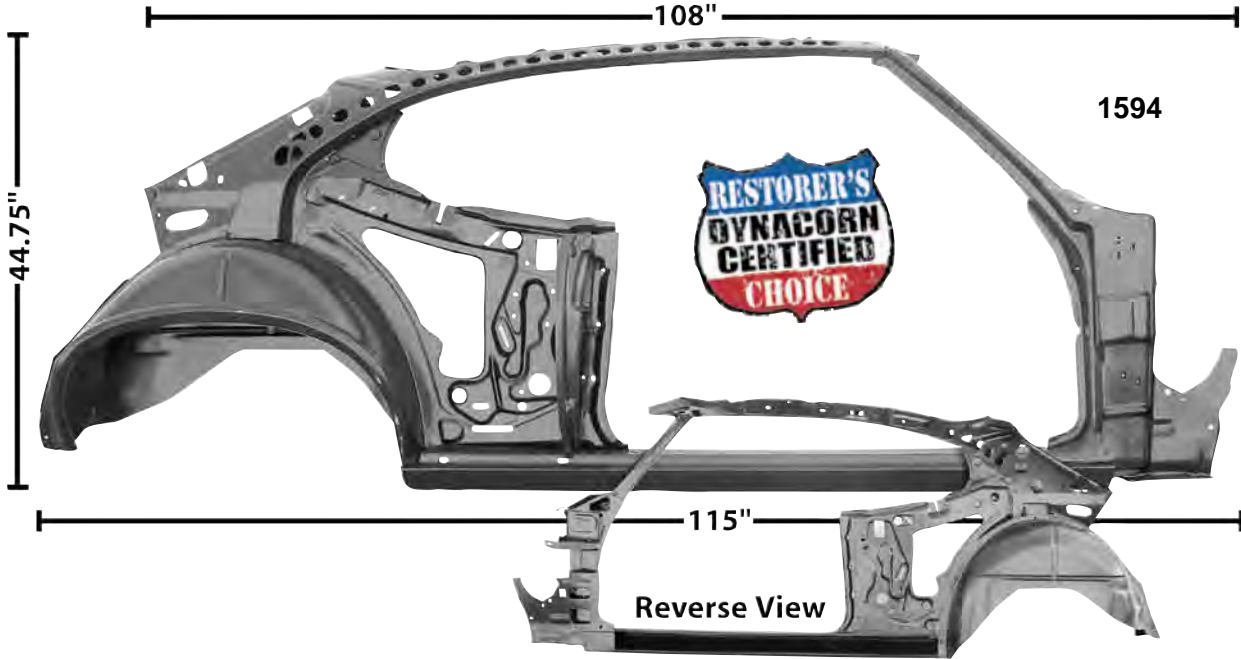

Quarter / Door Frame Assemblies

*Does Not Qualify For Free Freight Program
Non Stocking Item- Special Order Only*

1594	1968-69	Quarter/Door Assembly, RH	MSRP $1455.00 ea
1595	1968-69	Quarter/Door Assembly, LH	MSRP $1455.00 ea