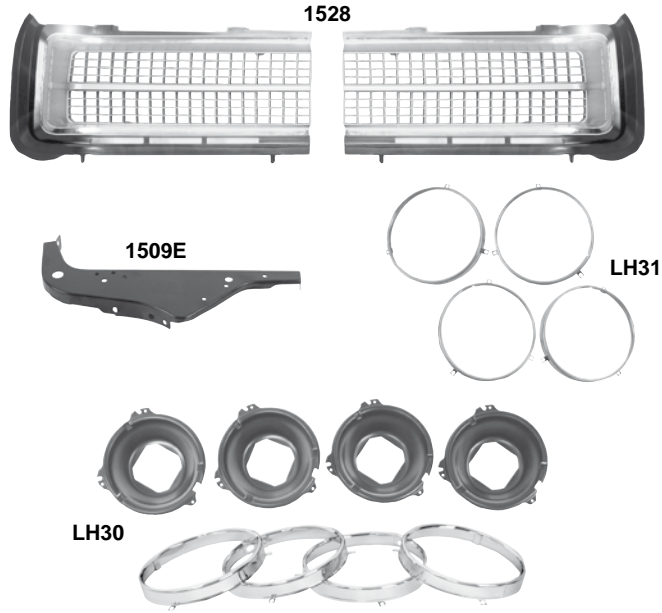

LH30	1966-70	Headlamp Mount Buckets w/Rings, 8 pcs.	MSRP $114.00 set
LH31	1967-70	Headlamp Retaining Rings, 4 pcs.	MSRP $22.00 set
1509E	1968	Grille Support	MSRP $39.00 ea
1528	1969	Grille RH/LH	MSRP $222.00 set

Grille & Components