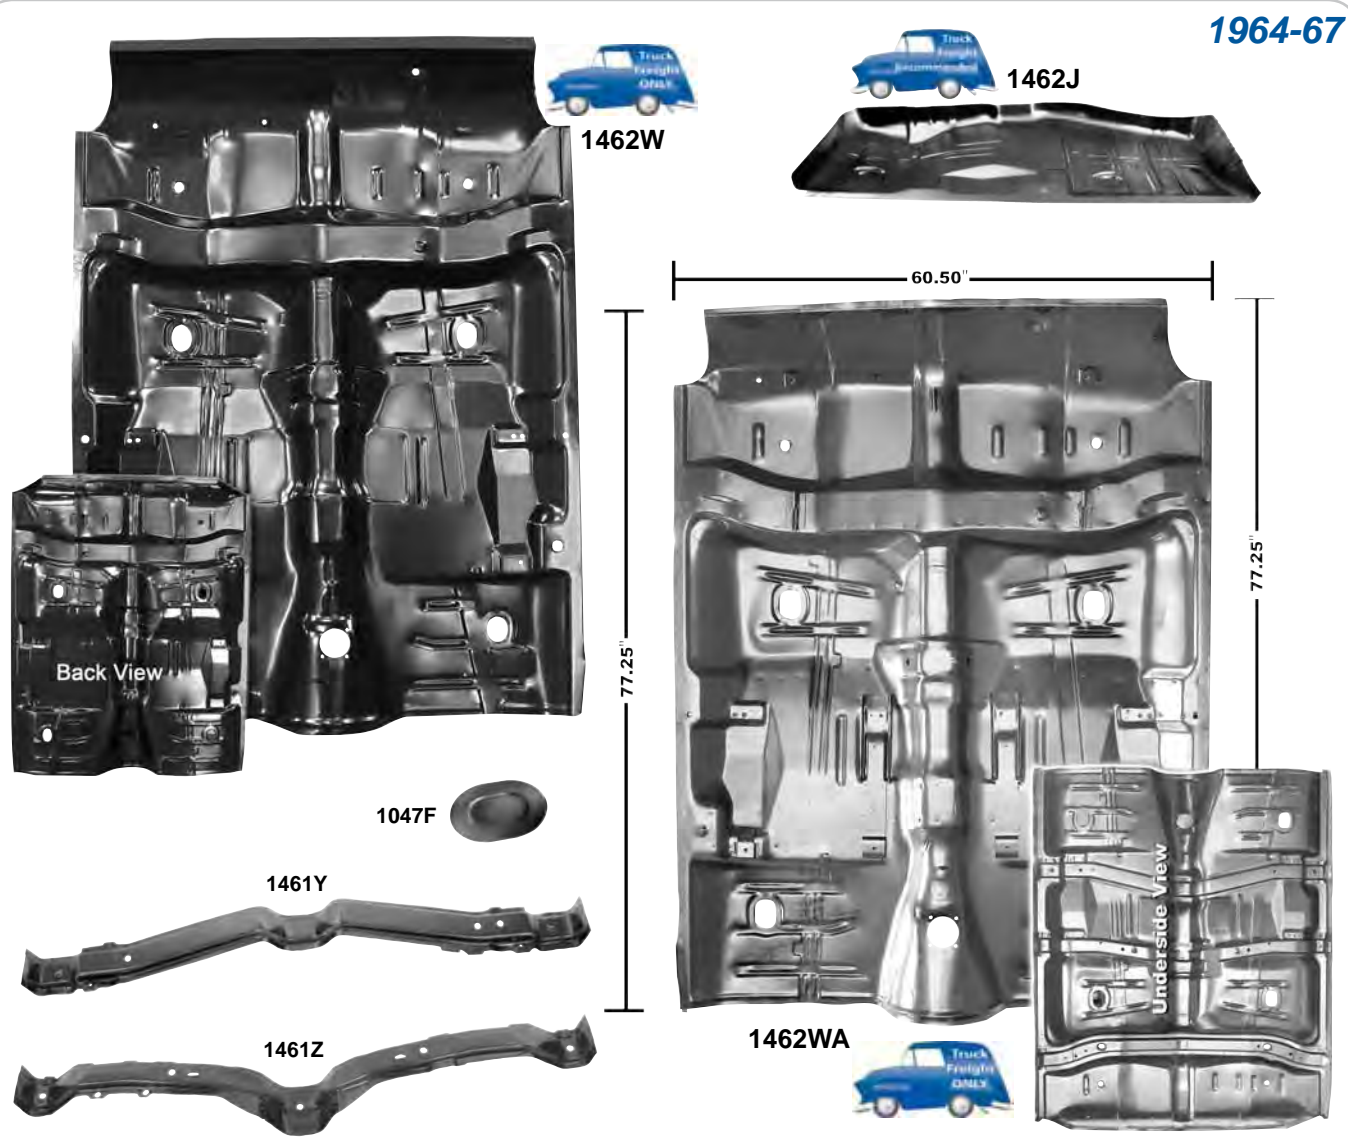

1516	1968	Ignition Switch Bracket	MSRP $75.00 ea

1462J	1964-67	Floor Pan - Full RH	MSRP $82.00 ea
1462K	1964-67	Floor Pan - Full LH	MSRP $82.00 ea
1462W	1964-67*	"A" Body Full Floor Pan	MSRP $479.00 ea
1462WA	1964-67*	"A" Body Full Floor Pan With Braces	MSRP $1080.00 ea
1047F	1964-72*	Galvanized Floor Pan Plug	MSRP $5.00 ea
1461Y	1964-69*	Under Floor Pan Support - Front	MSRP $97.00 ea
1461Z	1964-69*	Under Floor Pan Support - Center	MSRP $97.00 ea

Floor Pans & Components continued on pg. GT8...