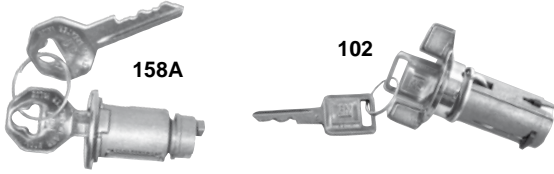

Ignition Locks

158	1962-65	Octagon	MSRP $12.00 kit
158A	1962-65	Original	MSRP $15.00 kit
100	1966-67	Later	MSRP $14.00 kit
100A	1966-67	Original	MSRP $17.00 kit
101	1968	Later	MSRP $17.00 kit
101A	1968	Original	MSRP $20.00 kit
102	1969-78	Later	MSRP $17.00 kit