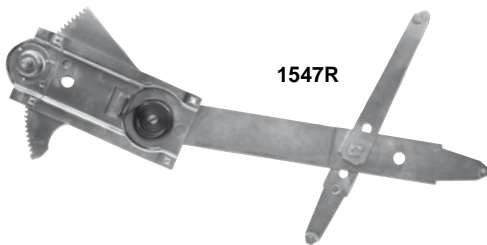

## Roof Panel & Brackets

1418	1968-72	Roof Panel, Also fits '68-'72 GTO® & Cutlass™ (Excluding Cutlass™ Supreme)	MSRP \$445.00 ea
1569	1968-69	Inner Roof Bracket Kit	MSRP \$205.00 set

Muscle Car Parts & Molding • Muscle Car Parts & Molding • Muscle Car Parts & Molding

1003	1968-72	Convertible Top Latch Hook & Knuckle	MSRP \$44.00 pr
------	---------	--------------------------------------	-----------------

1966-67

1554R	1966-67	Door Shell RH	MSRP \$497.00 ea
1554L	1966-67	Door Shell LH	MSRP \$497.00 ea
1556W	1966-67*	Door Hinge, Lower RH	MSRP \$62.00 ea
1556X	1966-67*	Door Hinge, Lower LH	MSRP \$62.00 ea
1556Y	1966-67*	Door Hinge, Upper RH	MSRP \$55.00 ea
1556Z	1966-67*	Door Hinge, Upper LH	MSRP \$55.00 ea
1542	1966-67	Door Latch RH	MSRP \$72.00 ea
1543	1966-67	Door Latch LH	MSRP \$72.00 ea
1076FE	1965-72	Door Lock Striker	MSRP \$17.00 ea