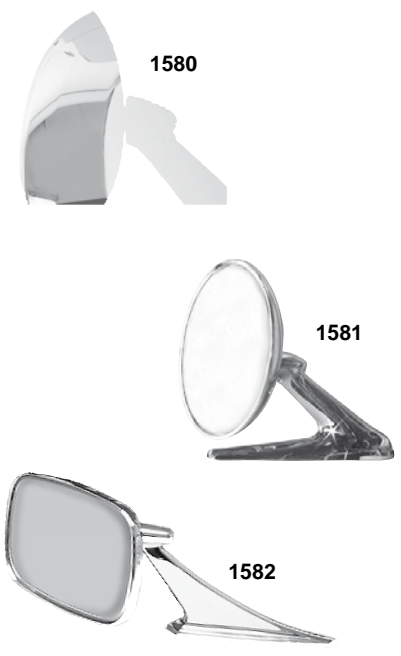

1580	1964-66	Exterior Mirror	MSRP $49.00 ea
1581	1967-68	Exterior Mirror	MSRP $55.00 ea
1582	1969-72	Exterior Mirror	

Exterior Mirrors