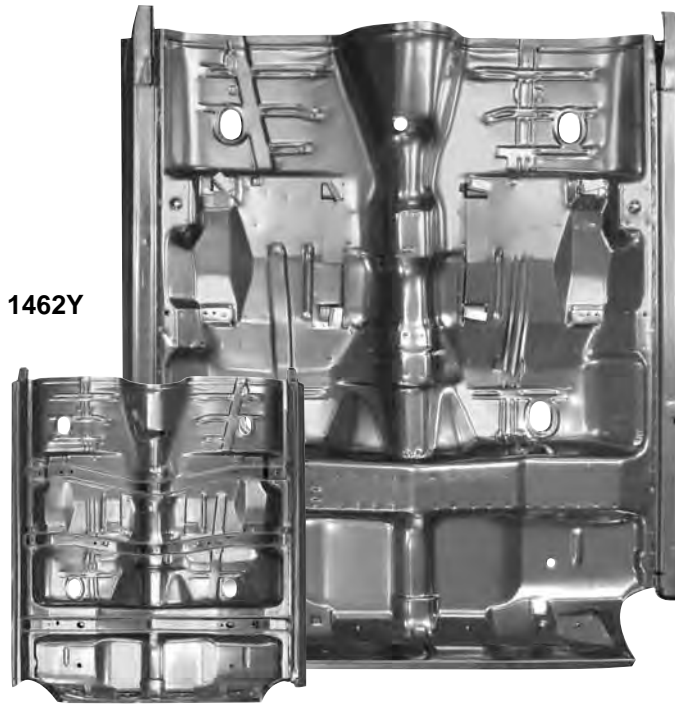

Muscle Car Parts & Molding • Muscle Car Parts & Molding • Muscle Car Parts & Molding

1516	1968	Ignition Switch Bracket	MSRP \$75.00 ea
------	------	-------------------------	-----------------

1462J	1964-67	Floor Pan - Full RH	MSRP \$82.00 ea
1462K	1964-67	Floor Pan - Full LH	MSRP \$82.00 ea
1462W	1964-67*	"A" Body Full Floor Pan	MSRP \$479.00 ea
1462WA	1964-67*	"A" Body Full Floor Pan With Braces	MSRP \$1080.00 ea
1047F	1964-72*	Galvanized Floor Pan Plug	MSRP \$5.00 ea
1461Y	1964-69*	Under Floor Pan Support - Front	MSRP \$97.00 ea
1461Z	1964-69*	Under Floor Pan Support - Center	MSRP \$97.00 ea

*Floor Pans & Components continued on pg. GT8...*

1968-72

**GM** Restoration Parts

1047F

dii Exclusive

1462X

1462	1968-72*	"A" Body Full Floor Pan	<b>MSRP \$307.00 ea</b>
1462Z	1968-72*	"A" Body Full Floor Pan With Rear Seat Pan	<b>MSRP \$439.00 ea</b>
1462X	1968-69	"A" Body Complete Floor Pan (No rocker panels)	<b>MSRP \$909.00 ea</b>
		Includes Front, Center & Rear Under Floor Pan Supports, and Rear Seat Floor Pan.	
1047F	1964-72*	Galvanized Floor Pan Plug	<b>MSRP \$5.00 ea</b>
1461Y	1964-69*	Under Floor Pan Support - Front	<b>MSRP \$97.00 ea</b>
1461Z	1964-69*	Under Floor Pan Support - Center	<b>MSRP \$97.00 ea</b>
1461X	1968-72*	Under Floor Pan Support - Rear	<b>MSRP \$97.00 ea</b>