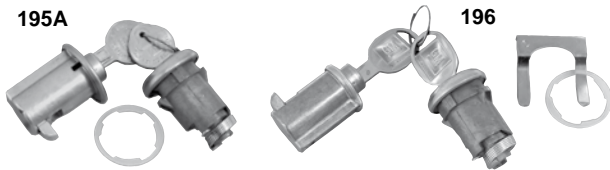

Trunk & Glovebox Kits

(Cylinder and keys ONLY. Case not included.)

195	1962	Later	MSRP $35.00 kit
195A	1962	Original	MSRP $42.00 kit
172	1963-65	Later	MSRP $34.00 kit
172A	1963-65	Original	MSRP $39.00 kit
196	1966-67	Later	MSRP $35.00 kit
196A	1966-67	Original	MSRP $42.00 kit
198	1970-75	Later	MSRP $37.00 kit