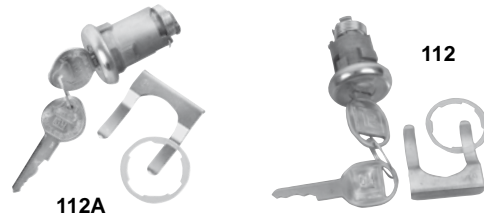

Trunk Locks

112	1963-65	Later	MSRP $17.00 kit
112A	1963-65	Original	MSRP $20.00 kit
113	1966-67	Later	MSRP $17.00 kit
113A	1966-67	Original	MSRP $20.00 kit