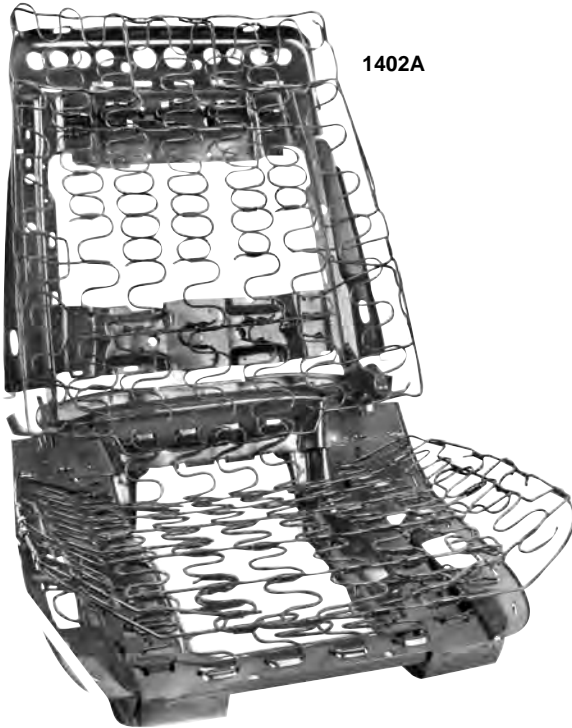

1401	1966-68*	Seat Assembly RH	MSRP $445.00 ea
1402	1966-68*	Seat Assembly LH	MSRP $445.00 ea
1402A	1969-72*	Seat Assembly, Fits RH & LH	MSRP $445.00 ea
1560	1968-72*	Seat Track Assembly, RH (2 Pc)	MSRP $102.00 set
1561	1968-72*	Seat Track Assembly, LH (2 Pc)	MSRP $102.00 set