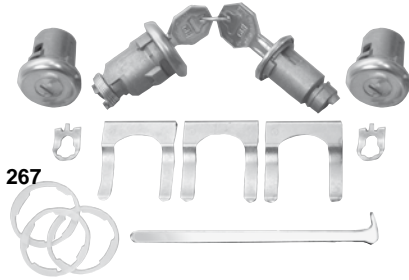

Ign., Door & Trunk Kits

269	1962	Original	MSRP $50.00 kit
267	1964-65	Original	MSRP $50.00 kit
276	1966-67	Original	MSRP $50.00 kit

See our Locks Section for more details...