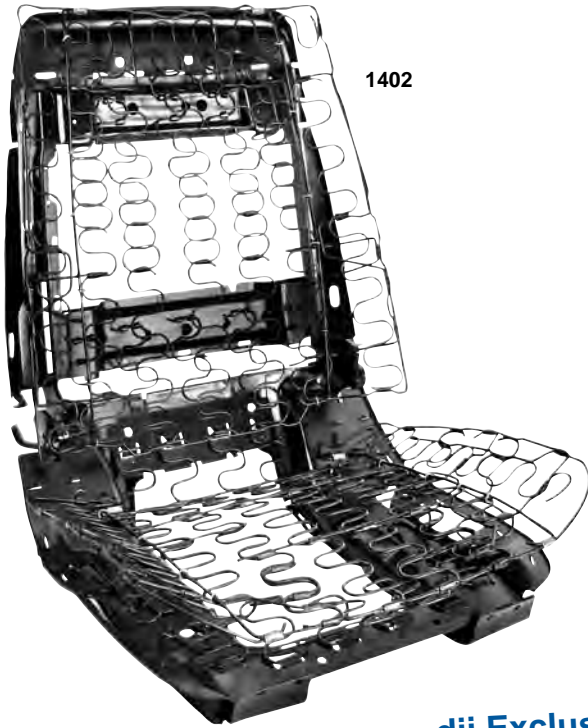

dii Exclusive