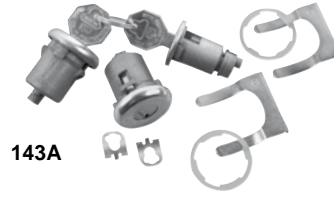

Ignition & Door Lock Kits

143A	1962-65	Original	MSRP $49.00 kit
104	1966-67	Later	MSRP $29.00 kit
104A	1966-67	Original	MSRP $34.00 kit
105	1968	Later	MSRP $34.00 kit
105A	1968	Original	MSRP $40.00 kit
106	1969-78	Later	MSRP $34.00 kit