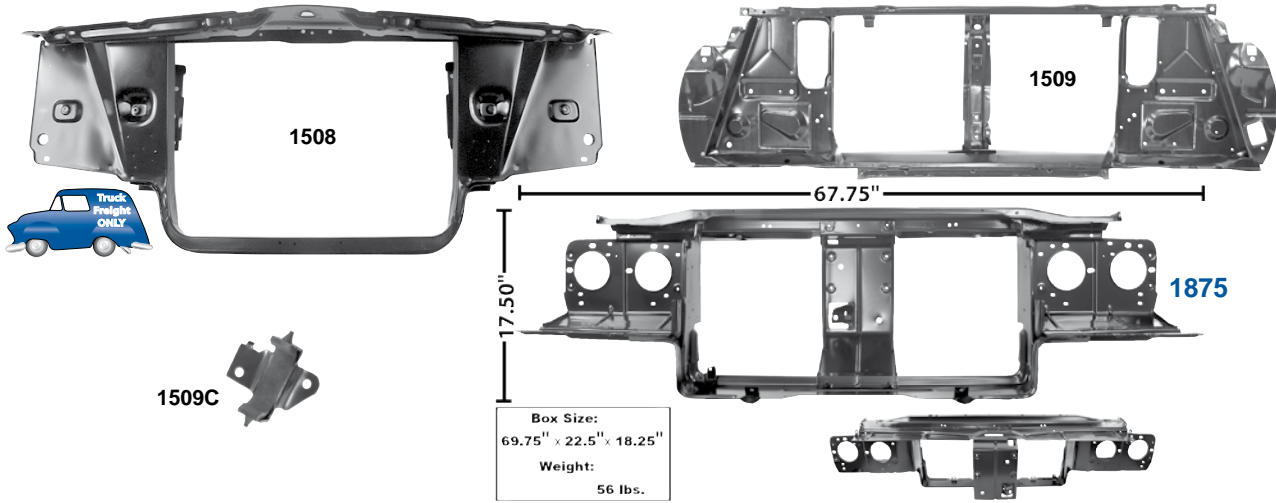

Radiator Supports

1508	1966-67	Radiator Support, O/S 3 Only, with or without A/C	MSRP $274.00 ea
1509	1968-70	Radiator Support	MSRP $205.00 ea
1509C	1968-72	Lower Radiator Saddle (With Insulator)	MSRP $17.00 ea
1875	New 1970-72	Radiator Support, Cutlass™ Only	MSRP $480.00 ea