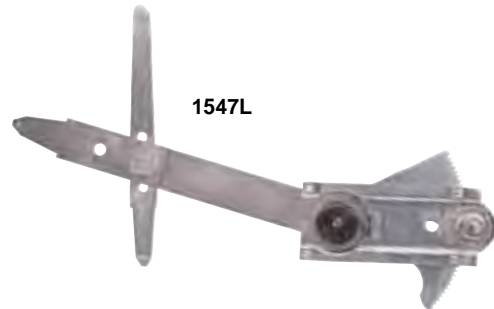

## Roof Panel & Brackets

1418	1968-72	Roof Panel, Also fits '68-'72 GTO® & Cutlass™ (Excluding Cutlass™ Supreme)	MSRP \$445.00 ea
1569	1968-69	Inner Roof Bracket Kit	MSRP \$205.00 set

Muscle Car Parts & Molding • Muscle Car Parts & Molding • Muscle Car Parts & Molding

1003	1968-72	Convertible Top Latch Hook & Knuckle	MSRP \$44.00 pr
------	---------	--------------------------------------	-----------------

1966-67

1554R	1966-67	Door Shell RH	MSRP \$497.00 ea
1554L	1966-67	Door Shell LH	MSRP \$497.00 ea
1556W	1966-67*	Door Hinge, Lower RH	MSRP \$62.00 ea
1556X	1966-67*	Door Hinge, Lower LH	MSRP \$62.00 ea
1556Y	1966-67*	Door Hinge, Upper RH	MSRP \$55.00 ea
1556Z	1966-67*	Door Hinge, Upper LH	MSRP \$55.00 ea
1542	1966-67	Door Latch RH	MSRP \$72.00 ea
1543	1966-67	Door Latch LH	MSRP \$72.00 ea
1076FE	1965-72	Door Lock Striker	MSRP \$17.00 ea