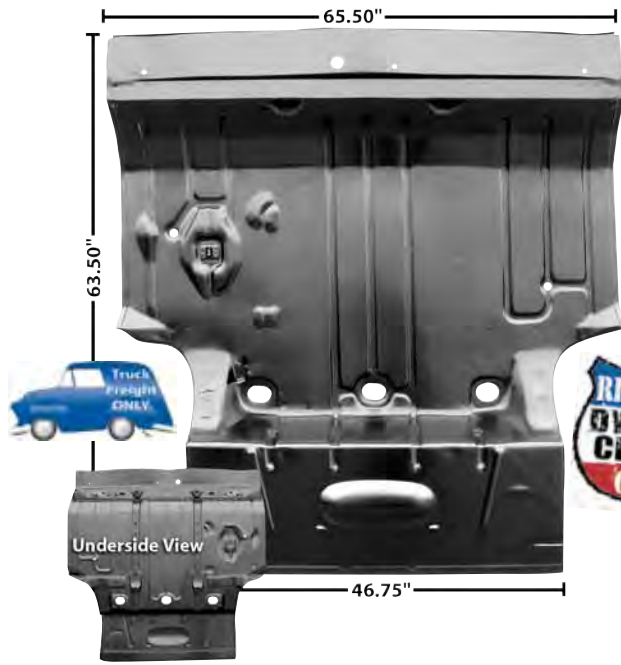

1966-67

1584		1966-67	Complete Trunk Floor Pan	GTO® Only	MSRP $822.00 ea
1584A	New	1966-67	Trunk Floor Drop Off RH	GTO® Only	MSRP $75.00 ea
1584B	New	1966-67	Trunk Floor Drop Off LH	GTO® Only	MSRP $75.00 ea
1489H		1964-67	Body Mount Trunk Brace RH	GTO® Only	MSRP $32.00 ea
1489J		1964-67	Body Mount Trunk Brace LH	GTO® Only	MSRP $32.00 ea