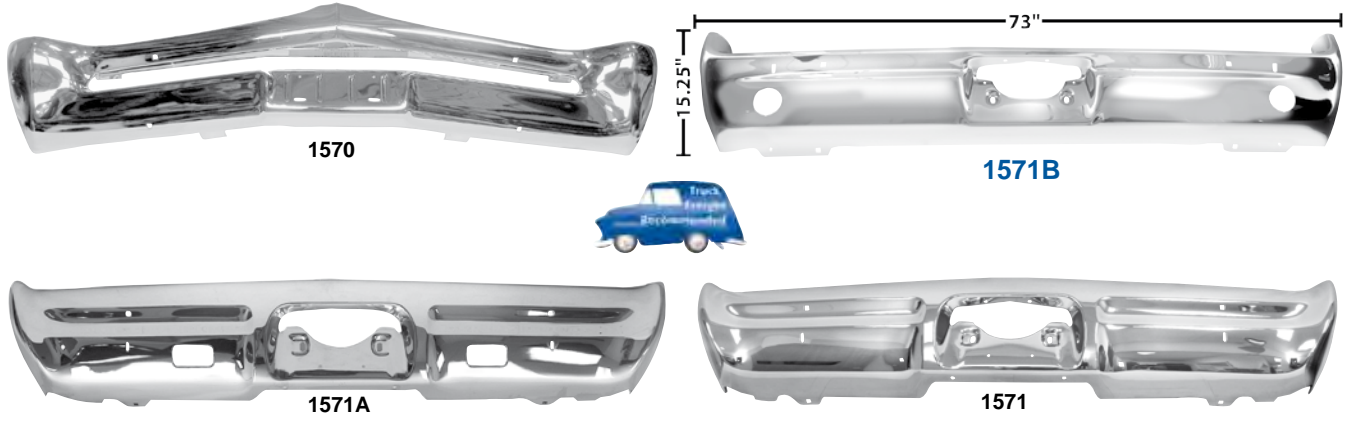

1966-67

1570	1966-67	Front Bumper	MSRP $410.00 ea
1571B	New 1966	Rear Bumper with back-up lamp holes	MSRP $429.00 ea
1571A	1967	Rear Bumper	MSRP $410.00 ea
1571	1967	Rear Bumper, Tempest, LeMans	MSRP $410.00 ea