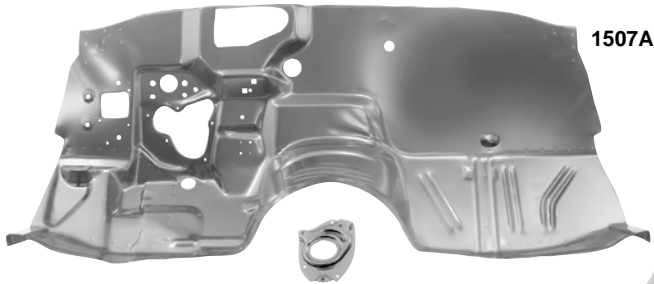

Firewalls & Components

1507A