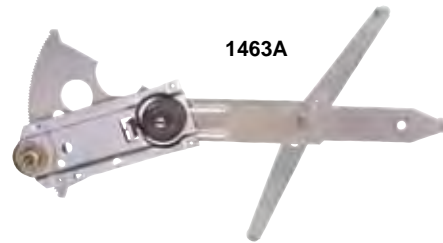

1463A

1463	1969	Window Regulator - Manual RH	MSRP $79.00 ea
1463A	1969	Window Regulator - Manual LH	MSRP $79.00 ea