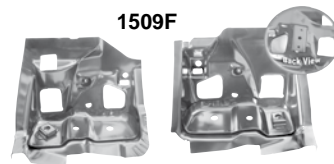

## Firewalls & Components

1507A

1507B

1507C

1509F

1507A	1968-69	Firewall, Heater Delete	<b>MSRP \$429.00 ea</b>
1507B	1968-69	Firewall, with A/C	<b>MSRP \$429.00 ea</b>
1507C	1968-69	Firewall, with Heater	<b>MSRP \$429.00 ea</b>
1509F	1968-69	Firewall Brackets	<b>MSRP \$135.00 pr</b>

Muscle Car Parts & Molding • Muscle Car Parts & Molding • Muscle Car Parts & Molding

1516	1968	Ignition Switch Bracket	MSRP \$75.00 ea
------	------	-------------------------	-----------------

1462J	1964-67	Floor Pan - Full RH	MSRP \$82.00 ea
1462K	1964-67	Floor Pan - Full LH	MSRP \$82.00 ea
1462W	1964-67*	"A" Body Full Floor Pan	MSRP \$479.00 ea
1462WA	1964-67*	"A" Body Full Floor Pan With Braces	MSRP \$1080.00 ea
1047F	1964-72*	Galvanized Floor Pan Plug	MSRP \$5.00 ea
1461Y	1964-69*	Under Floor Pan Support - Front	MSRP \$97.00 ea
1461Z	1964-69*	Under Floor Pan Support - Center	MSRP \$97.00 ea