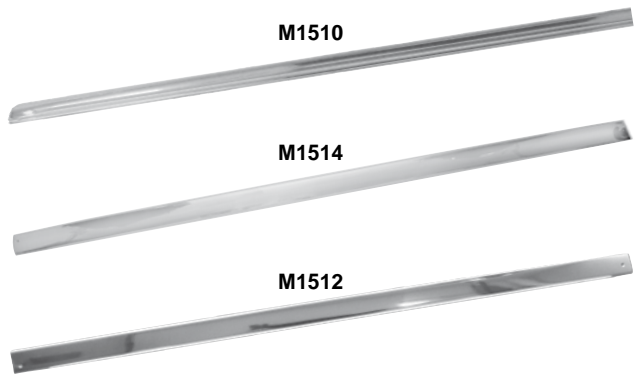

Muscle Car Parts & Molding • Muscle Car Parts & Molding • Muscle Car Parts & Molding

Rocker Panel Molding

M1510	1964-65	Rocker Molding RH
M1511	1964-65	Rocker Molding LH
MSRP $72.00 ea		
M1514	1966	Rocker Molding RH (Also fits 1967 Le Mans)
M1515	1966	Rocker Molding LH (Also fits 1967 Le Mans)
MSRP $72.00 ea		
M1512	1970-72	Rocker Molding RH
M1513	1970-72	Rocker Molding LH
MSRP $72.00 ea