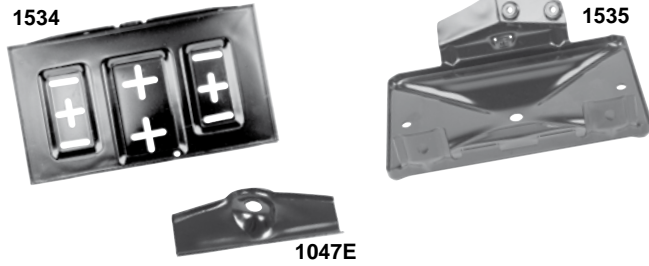

Battery Clamp & Trays

1534	1964-67	Battery Tray	MSRP $22.00 ea
1535	1968-72	Battery Tray	MSRP $22.00 ea
1047E	1968-72	Battery Tray Clamp	MSRP $5.00 ea