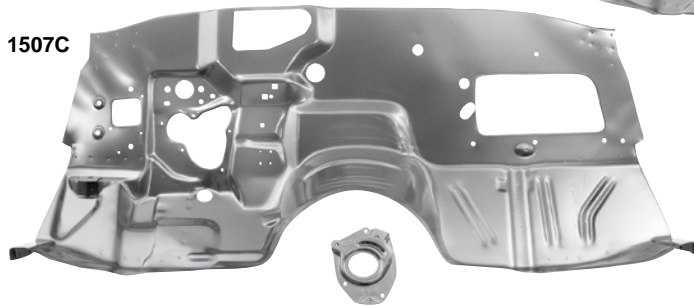

Hoods & Components

1968-70

Dii Exclusive

GM Restoration Parts 1511

1531

1520

1521

1519

1511	1968-70	Hood (Except Ram Air)	MSRP $515.00 ea
1531	1968-70	Hood Scoop Inserts	MSRP $102.00 pr
1520	1968-72	Hood Hinge RH	MSRP $52.00 ea
1521	1968-72	Hood Hinge LH	MSRP $52.00 ea
1519	1968-70	Hood Latch Assembly	MSRP $50.00 ea

Firewalls & Components

1507A

1507B

1507C

1509F

1507A	1968-69	Firewall, Heater Delete	MSRP $429.00 ea
1507B	1968-69	Firewall, with A/C	MSRP $429.00 ea
1507C	1968-69	Firewall, with Heater	MSRP $429.00 ea
1509F	1968-69	Firewall Brackets	MSRP $135.00 pr

Muscle Car Parts & Molding • Muscle Car Parts & Molding • Muscle Car Parts & Molding