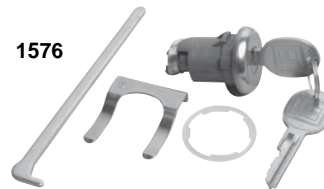

Trunk Kits

Kits come complete with lock, keys, spring, shaft, bracket, & gasket. (non-GM keys)

1575	1964-65	Later	MSRP $14.00 kit
1576	1966-67	Original	MSRP $15.00 kit