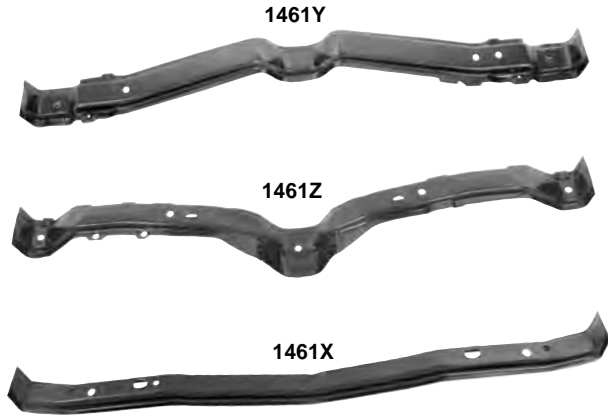

1968-72

GM Restoration Parts

1047F

dii Exclusive