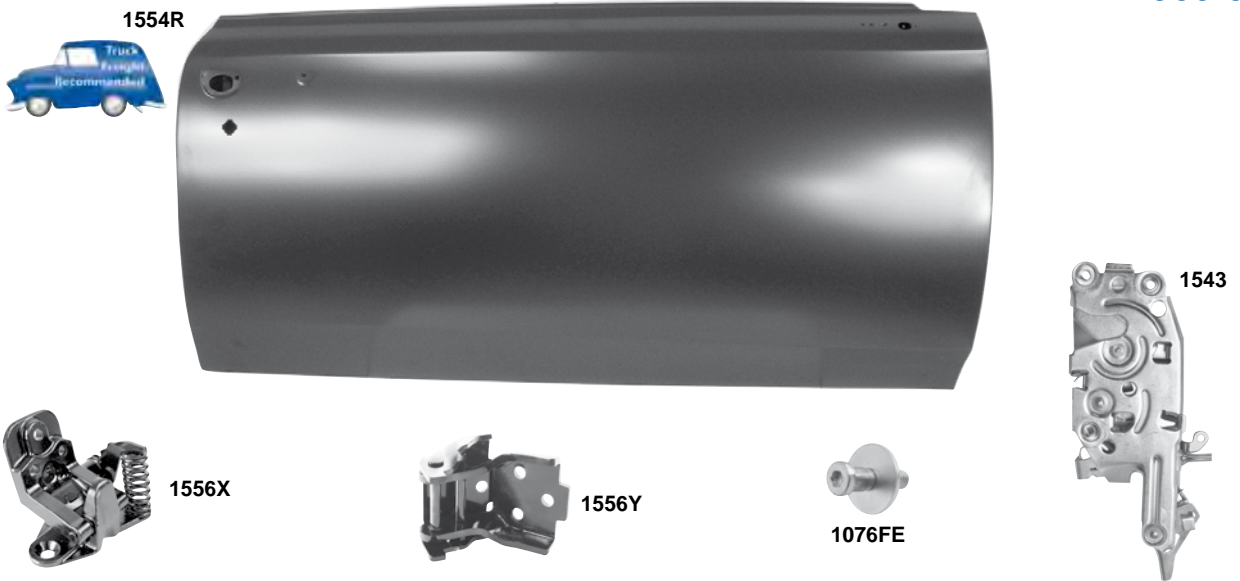

1003	1968-72	Convertible Top Latch Hook & Knuckle	MSRP $44.00 pr

1966-67

1554R	1966-67	Door Shell RH	MSRP $497.00 ea
1554L	1966-67	Door Shell LH	MSRP $497.00 ea
1556W	1966-67*	Door Hinge, Lower RH	MSRP $62.00 ea
1556X	1966-67*	Door Hinge, Lower LH	MSRP $62.00 ea
1556Y	1966-67*	Door Hinge, Upper RH	MSRP $55.00 ea
1556Z	1966-67*	Door Hinge, Upper LH	MSRP $55.00 ea
1542	1966-67	Door Latch RH	MSRP $72.00 ea
1543	1966-67	Door Latch LH	MSRP $72.00 ea
1076FE	1965-72	Door Lock Striker	MSRP $17.00 ea