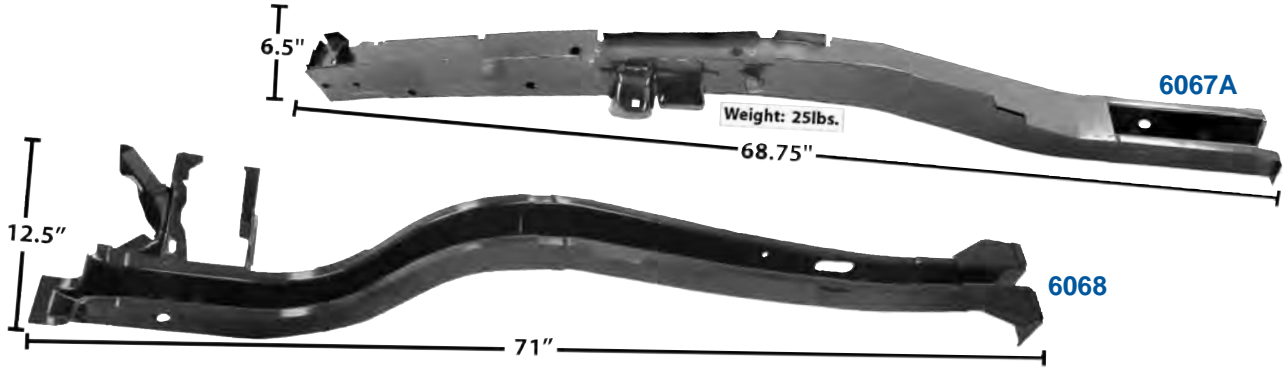

6067	New	1970-74	Front Frame Rail RH	MSRP $325.00 ea
6067A	New	1970-74	Front Frame Rail LH	MSRP $325.00 ea
6068	New	1970-74	Rear Frame Rail RH	MSRP $325.00 ea
6068A	New	1970-74	Rear Frame Rail LH	MSRP $325.00 ea