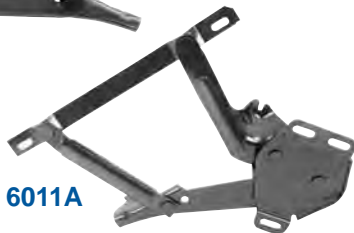

Radiator Support

6005	New	1970-74	Radiator Support, "E" Body, 2 pieces	MSRP \$205.00 set
------	-----	---------	--------------------------------------	--------------------------

6030

6033

6031

6030	New	1970-74	Battery Tray (Also 1970-72 "B" Body)	MSRP \$20.00 ea
6033	New	1970-74	Battery Tray Brace (Also 1970-74 "B" Body)	MSRP \$12.00 ea
6031	New	1970-71 1970-71,73	Battery Tray Hold-Down, (A-Body & E-Body) (B-Body)	MSRP \$12.00 ea
6032	New	1970-74	Battery Tray "J" bolts	Coming Soon!

6008

6009

6008	New	1970-74	Control Arm, Upper RH	MSRP \$205.00 ea
6009	New	1970-74	Control Arm, Upper LH	MSRP \$205.00 ea

6011

6011A

6014

6017

6014A