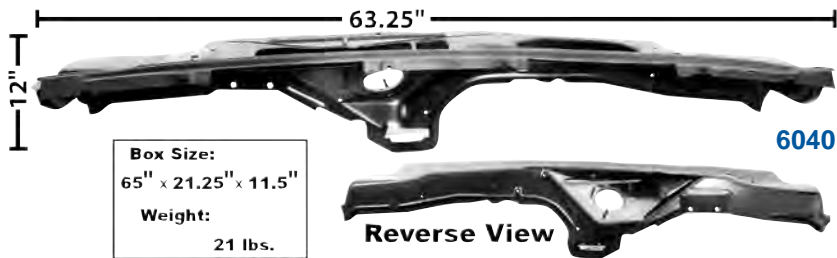

Firewalls

Box Size:
65.5" x 23.5" x 22.5"
Weight:
53 lbs.

6070	New	1970-74	Firewall	MSRP \$404.00 ea
6040A	New	1970-74	Complete Firewall with Lower Cowl	MSRP \$850.00 ea

Cowl Panels

Box Size:
65" x 21.25" x 11.5"
Weight:
21 lbs.