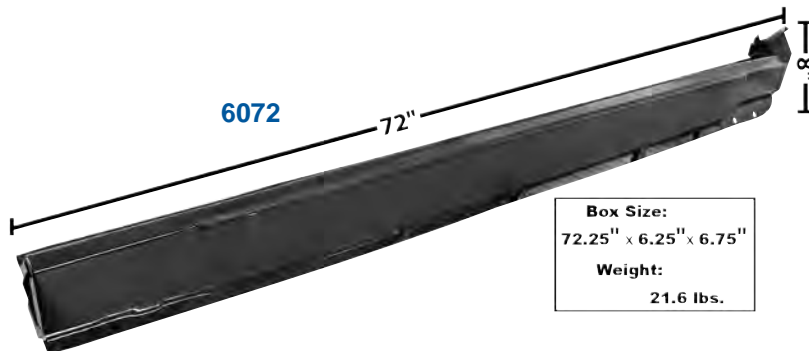

Box Size:
72.25" x 6.25" x 6.75"
Weight:
21.6 lbs.

6072	New	1970-74	Rocker Panel, RH	MSRP $240.00 ea
6073	New	1970-74	Rocker Panel, LH	MSRP $240.00 ea

Muscle Car Parts & Molding • Muscle Car Parts & Molding • Muscle Car Parts & Molding