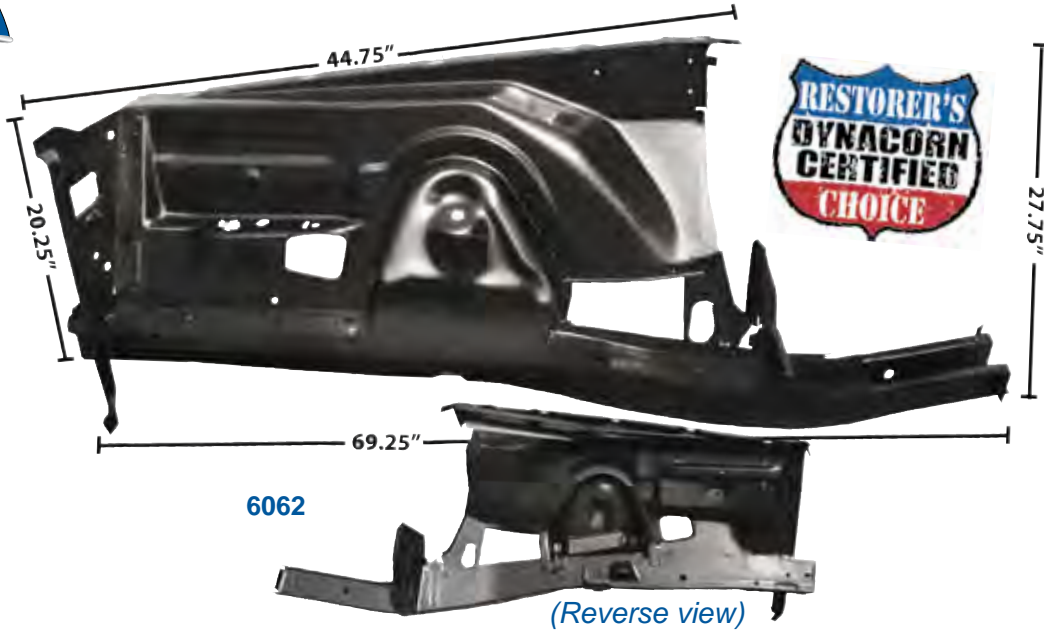

Shock Towers & Components

6062

(Reverse view)