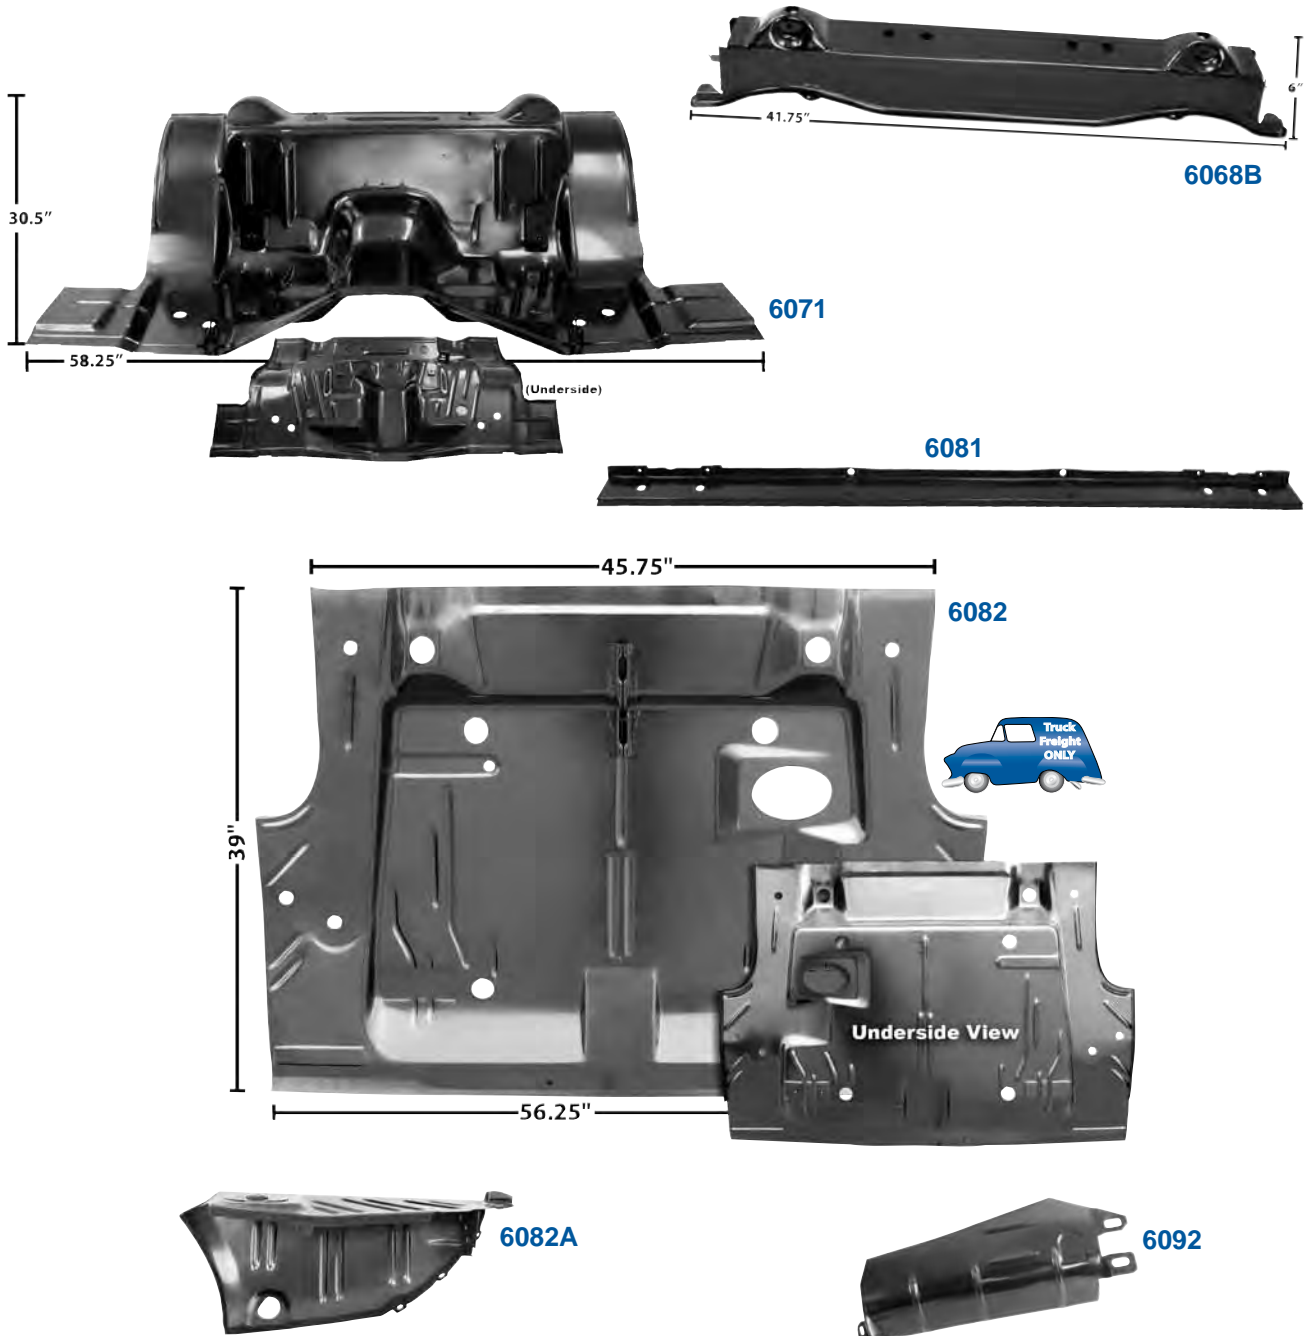

6068B	New	1970-74	Rear Crossmember / Shock Absorber	MSRP $180.00 ea
6071	New	1970-74	Transition/Rear Seat Floor Pan	MSRP $325.00 ea
6081	New	1970-74	Trunk Floor Crossmember	MSRP $102.00 ea
6082	New	1970*	Trunk Floor Pan	MSRP $309.00 ea
6082A	New	1970-74	Trunk Floor Drop-Off, RH	MSRP $85.00 ea
6082B	New	1970-74	Trunk Floor Drop-Off, LH	MSRP $85.00 ea
6092	New	1970-74	Trunk Shield Muffler Cover, RH	MSRP $39.00 ea
6093	New	1970-74	Trunk Shield Muffler Cover, LH	MSRP $39.00 ea