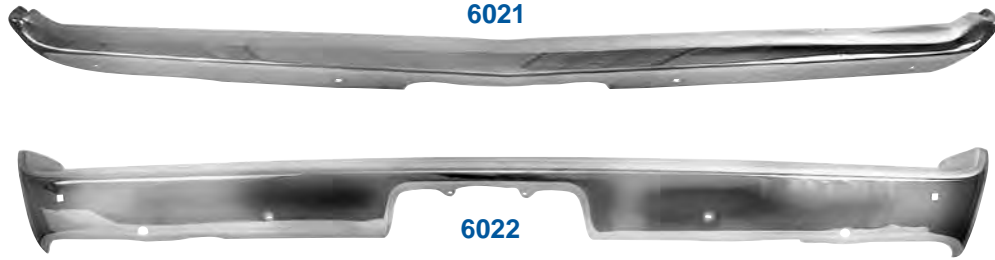

6021	New	1970-71	Front Bumper (Will fit 1972 without jack slots)	MSRP \$274.00 ea
6022	New	1970-71	Rear Bumper (Will fit 1972 without jack slots)	MSRP \$274.00 ea
6023	New	1970-72	Rear Bumper Guard	Coming Soon!