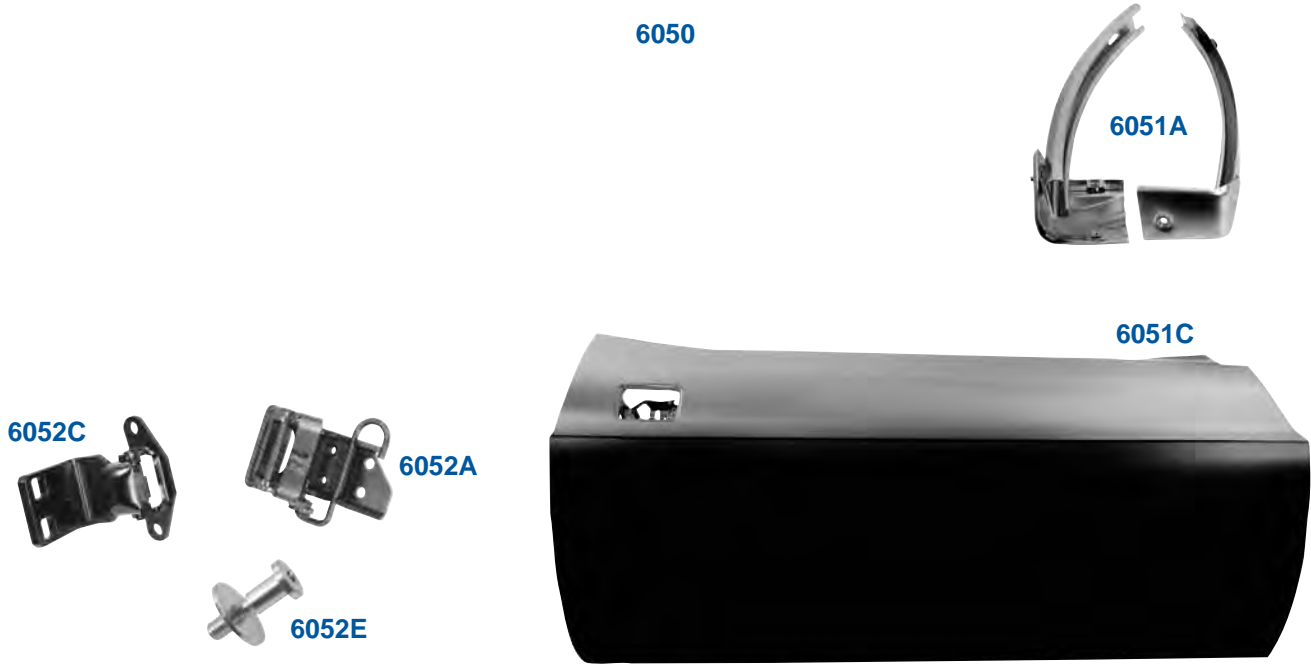

6050	New	1970-74	Door Shell, RH	MSRP $785.00 ea
6051	New	1970-74	Door Shell, LH	MSRP $785.00 ea
6051C	New	1970-74	Door Skin, RH	MSRP $215.00 ea
6051D	New	1970-74	Door Skin, LH	MSRP $215.00 ea
6052E	New	1970-74	Door Striker	MSRP $19.00 ea
6052C	New	1970-74	Upper Door Hinge, RH	MSRP $64.00 ea
6052D	New	1970-74	Upper Door Hinge, LH	MSRP $64.00 ea
6052A	New	1970-74	Lower Door Hinge, RH	MSRP $72.00 ea
6052B	New	1970-74	Lower Door Hinge, LH	MSRP $72.00 ea
6058	New	1970-74	Complete Door Glass, RH	Coming Soon!
6058A	New	1970-74	Complete Door Glass, LH	Coming Soon!
6051A	New	1970-74	Door Glass Track, RH	MSRP $89.00 set
6051B	New	1970-74	Door Glass Track, LH	MSRP $89.00 set