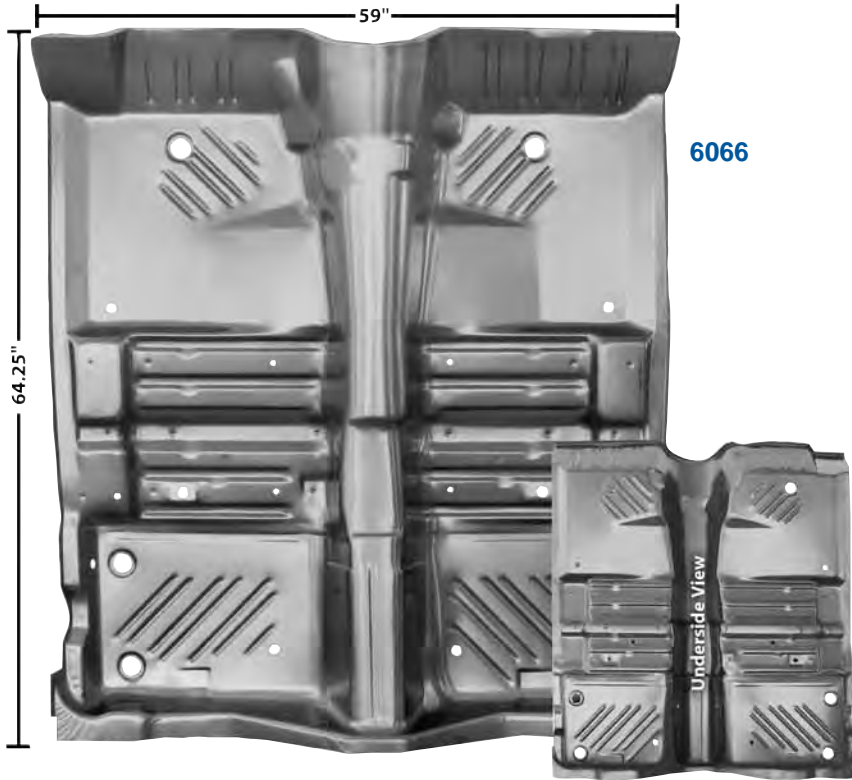

6065

New

1970-74

Complete Floor & Trunk Pan

MSRP \$3750.00 ea

Floor Pans & Components

6066	New	1970	Floor Pan	MSRP \$445.00 ea
6066A	New	1970	Complete Floor Pan with 6066B & outer brackets	MSRP \$842.00 ea
6066B	New	1970	Crossmember/Torsion Bar Anchor	MSRP \$377.00 ea