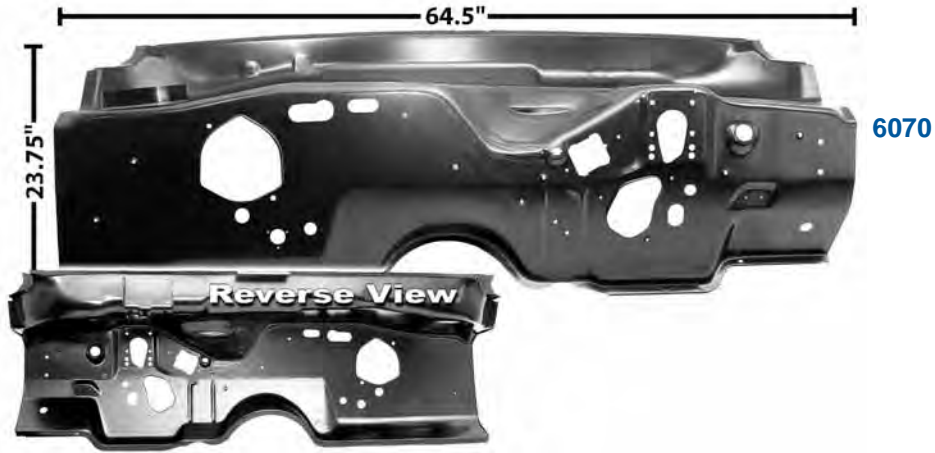

Firewalls

Box Size:
65.5" x 23.5" x 22.5"
Weight:
53 lbs.

6070	New	1970-74	Firewall	MSRP $404.00 ea
6040A	New	1970-74	Complete Firewall with Lower Cowl	MSRP $850.00 ea