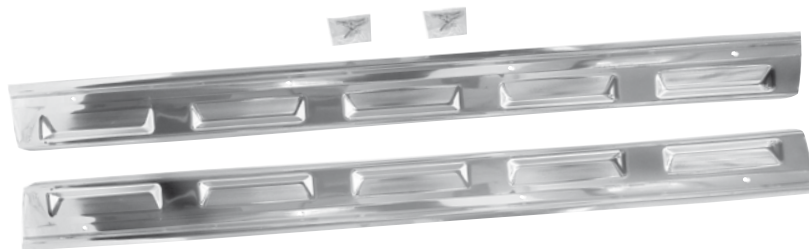

M6019 New 1970-74 Front Wheel Opening Molding, LH

MSRP \$45.00 ea

M6020 New 1970-74 Rear Wheel Opening Molding, RH

M6021 New 1970-74 Rear Wheel Opening Molding, LH

MSRP \$45.00 ea

Wheel Opening Molding

M6071 New 1971-74 Trunk Lid Molding

MSRP \$50.00 ea

M6072 New 1971-74 Quarter Extension Molding, RH

M6073 New 1971-74 Quarter Extension Molding, LH

MSRP \$24.00 ea

M6000 New 1970-74 Scuff Plates

MSRP \$135.00 pr

Scuff Plates

6026	New	1970-74	Seat Frame Assembly, RH	<i>Coming Soon!</i>
------	-----	---------	-------------------------	---------------------

6080A

6080B

6080A	New	1970-74	Seat Back Catch, RH	MSRP \$65.00 set
6080B	New	1970-74	Seat Back Catch, LH	MSRP \$65.00 set

Seat Belts with Push Button:
6 colors to choose from

60 Inch Belts

SB-N2PB	Seat Belt with Push Button	Black
SB-N2PG	Seat Belt with Push Button	Grey
SB-N2PT	Seat Belt with Push Button	Tan
SB-N2PN	Seat Belt with Push Button	Navy Blue
SB-N2PR	Seat Belt with Push Button	Red
SB-N2PM	Seat Belt with Push Button	Maroon