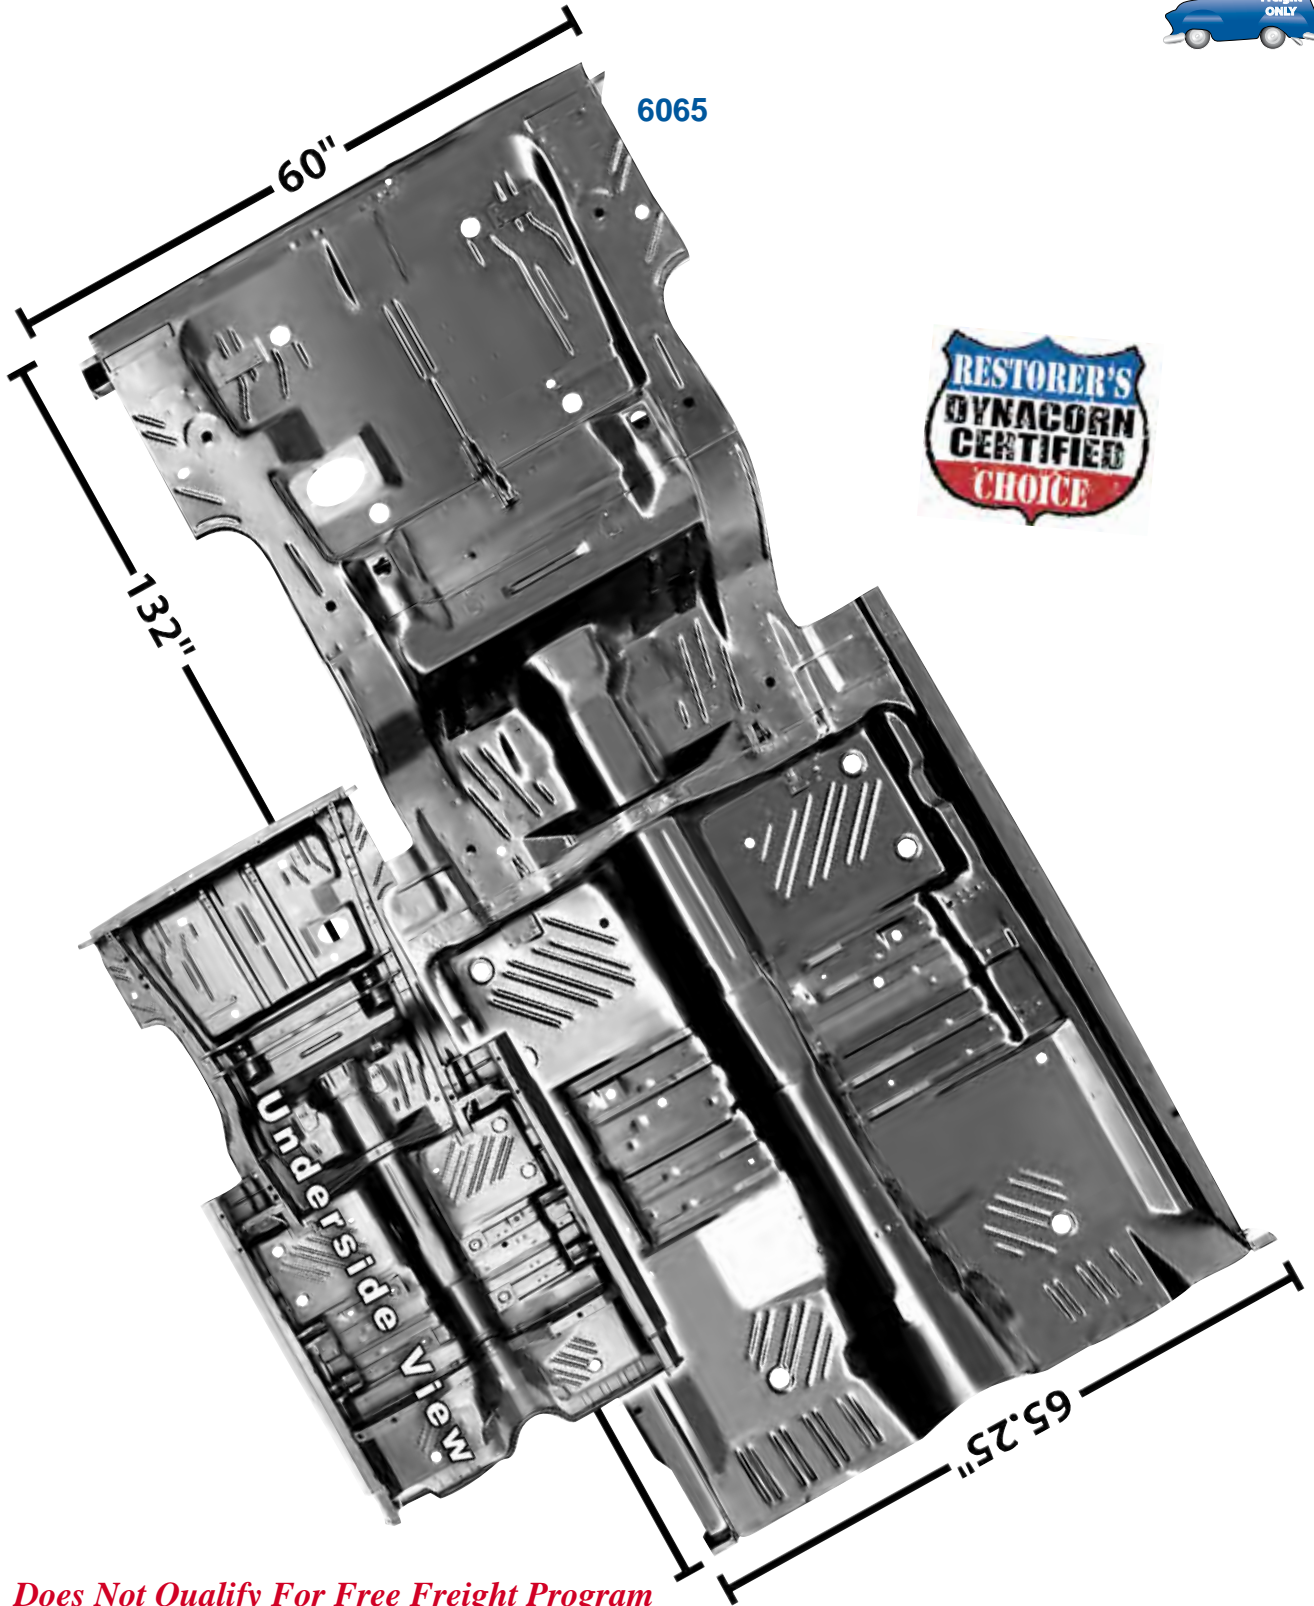

Muscle Car Parts & Molding • Muscle Car Parts & Molding • Muscle Car Parts & Molding

*Does Not Qualify For Free Freight Program
Non Stocking Item- Special Order Only*

6065

New

1970-74

Complete Floor & Trunk Pan

MSRP $3750.00 ea