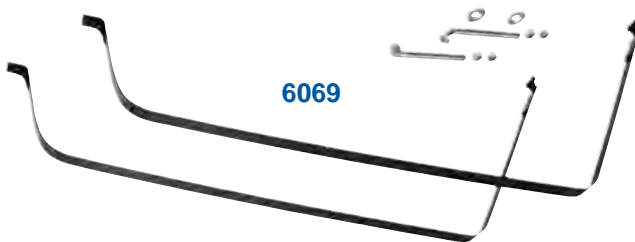

T84

T85

T86

T84	New	1970	Fuel Tank, without ECS or vent tubes	MSRP \$274.00 ea
T85	New	1970	Fuel Tank, with 4 vent tubes	MSRP \$274.00 ea
T86	New	1972-74	Fuel Tank, with 4 vent tubes	MSRP \$274.00 ea

6069

6069A

6069	New	1970-74	Fuel Tank Straps	MSRP \$34.00 pr
6069A	New	1970-74	Fuel Tank Brace	MSRP \$57.00 ea

6016	New	1970	Grille Assembly (Includes surround & filler panel)	MSRP \$805.00 ea
6015	New	1970	Grille Panel	MSRP \$445.00 ea
6015A	New	1970	Grille Surround	MSRP \$119.00 ea
6015B	New	1970	Grille Filler Panel	MSRP \$340.00 ea
6012	New	1970-74	Headlamp Bezel, RH	Coming Soon!
6012A	New	1970-74	Headlamp Bezel, LH	Coming Soon!