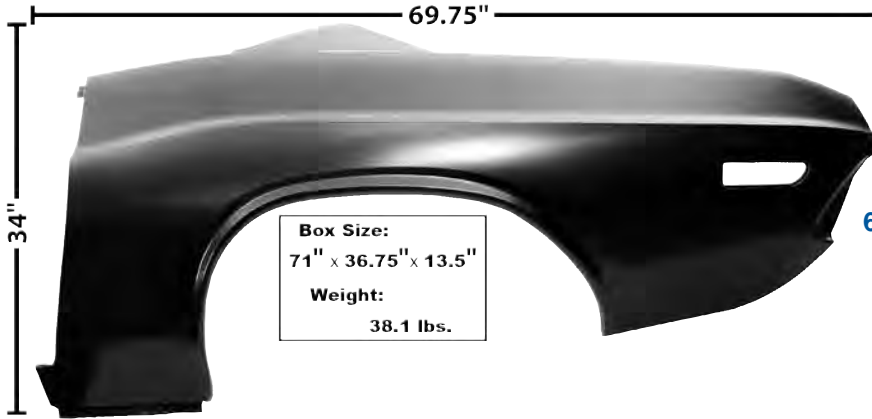

CHALLENGER®

Quarter Panels

6094

Box Size:
71" x 36.75" x 13.5"
Weight:
38.1 lbs.

6095

Box Size:
71" x 36.75" x 13.5"
Weight:
38.1 lbs.

6094	New	1970-71	Quarter Panel, RH	MSRP \$549.00 ea
6095	New	1970-71	Quarter Panel, LH	MSRP \$549.00 ea