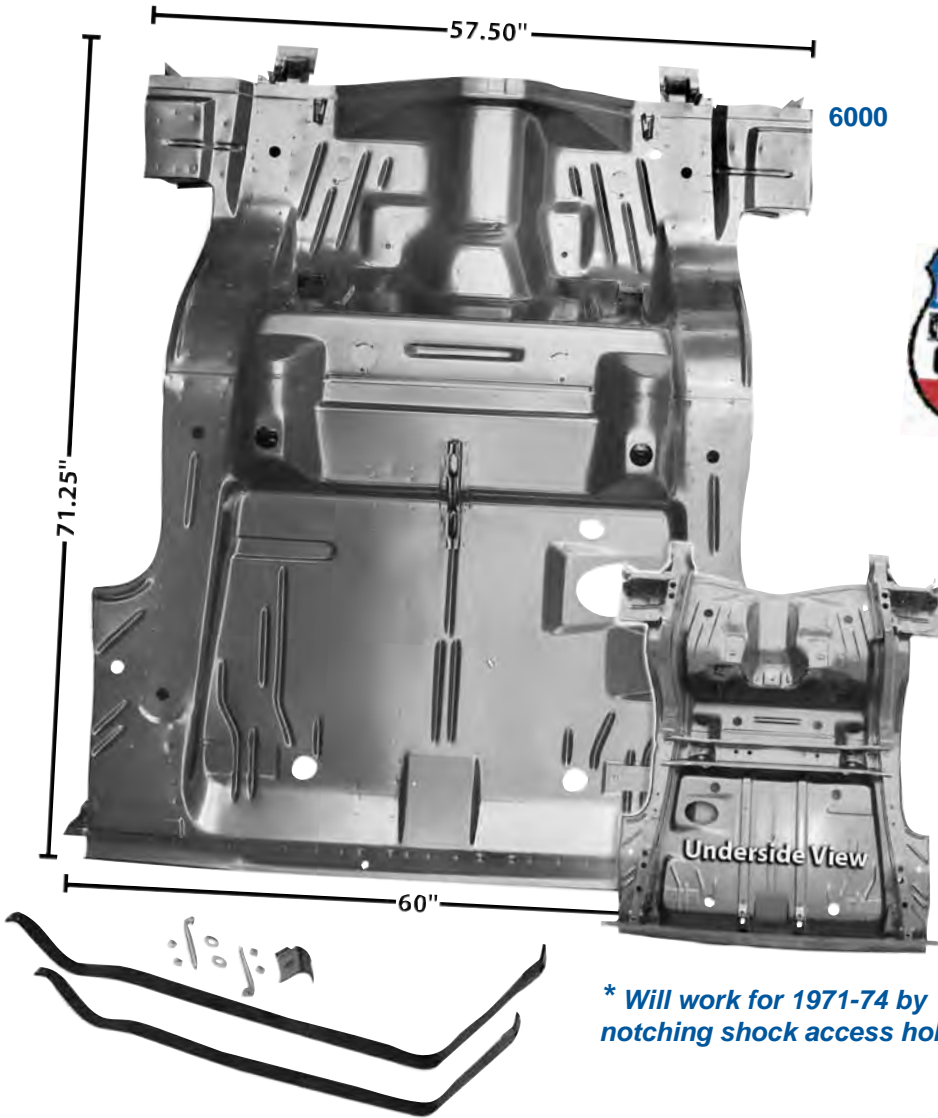

Floor Pans & Components

1. **Includes:**
2. *6082
   - *6071
   - *6068
   - *6068A & *6068B
   - *6069 & *6069A

* Will work for 1971-74 by notching shock access holes.

6000	New	1970*	Complete Trunk Floor Pan W/rear frame rails & gas tank straps	MSRP $1535.00 ea

Rocker Panels