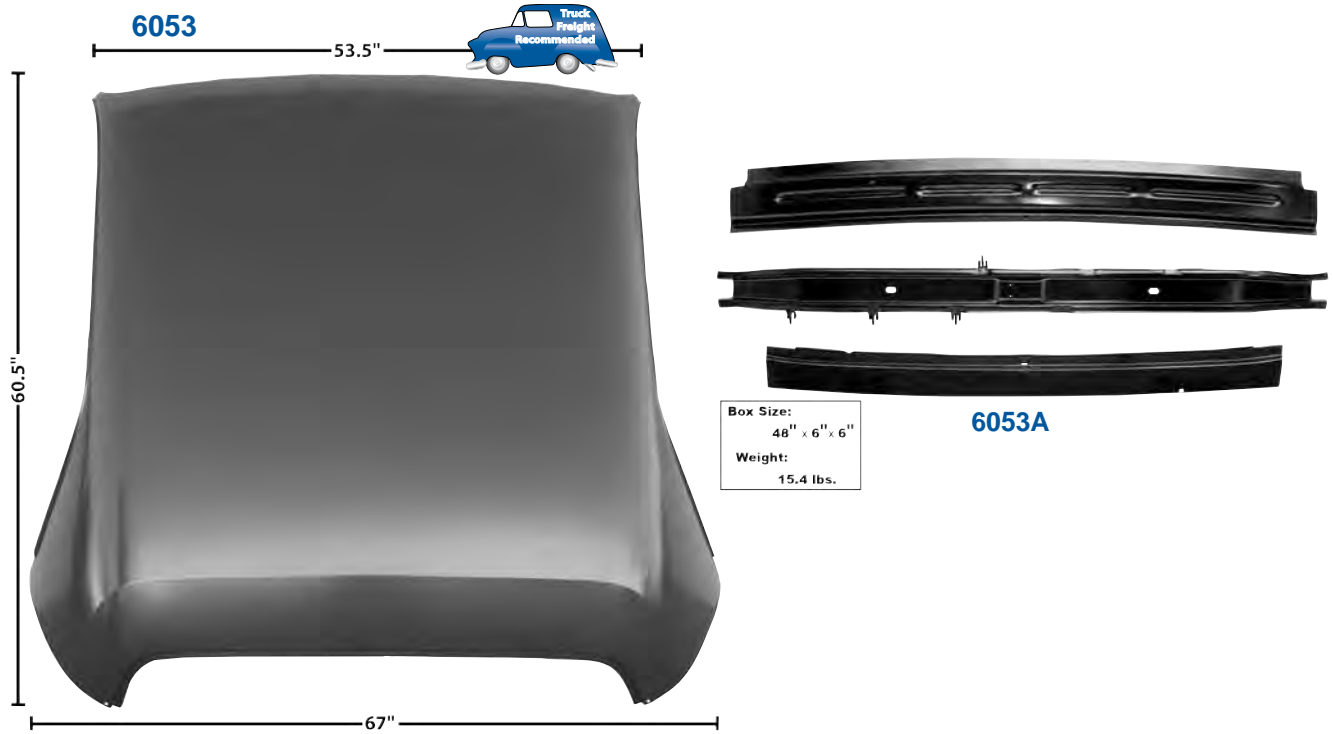

6053	New	1970-74	Roof Panel	MSRP $530.00 ea
6053A	New	1970-74	Roof Panel Brace	MSRP $267.00 set
6053B	New	1970	Roof Inner Brace Kit	Coming Soon!

6055	New	1970-74	Door Drip Rails, pr	MSRP $170.00 pr