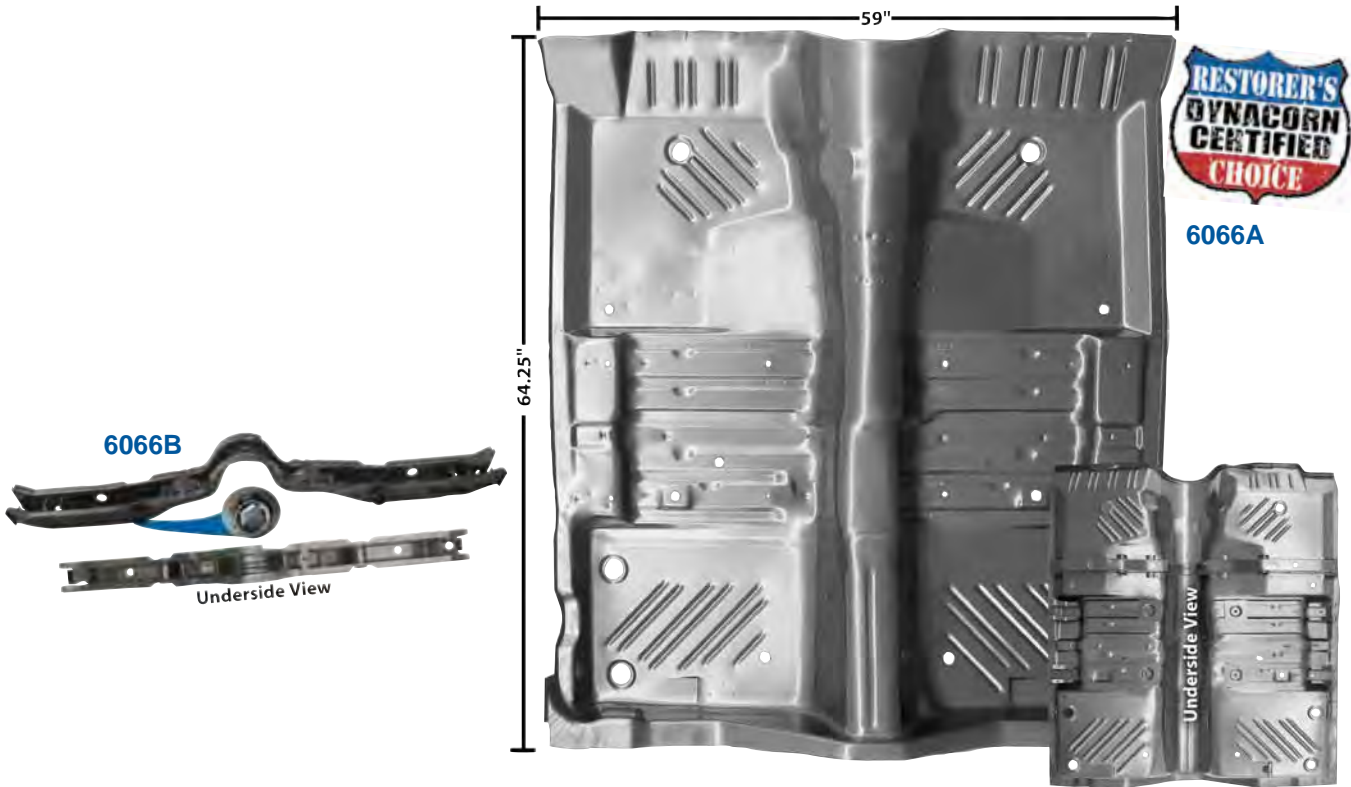

6065

New

1970-74

Complete Floor & Trunk Pan

MSRP \$3750.00 ea

Floor Pans & Components

6066	New	1970	Floor Pan	MSRP \$445.00 ea
6066A	New	1970	Complete Floor Pan with 6066B & outer brackets	MSRP \$842.00 ea
6066B	New	1970	Crossmember/Torsion Bar Anchor	MSRP \$377.00 ea