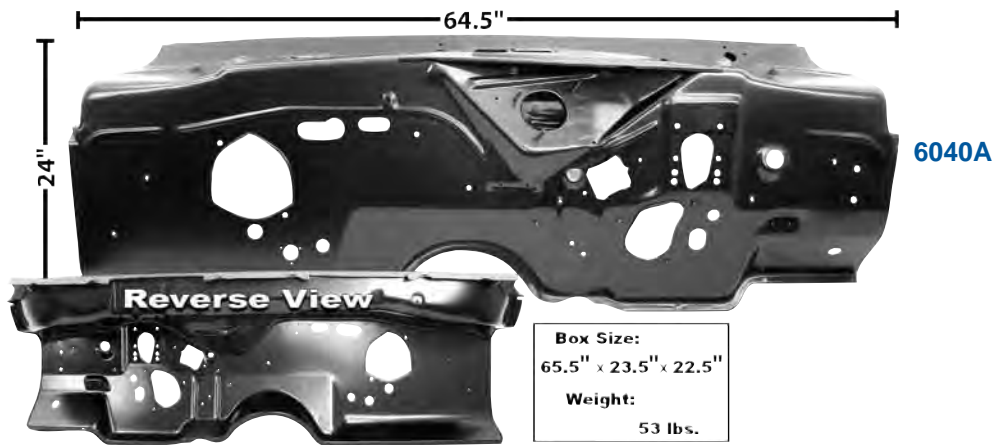

Firewalls

Box Size:
65.5" x 23.5" x 22.5"
Weight:
53 lbs.

6070	New	1970-74	Firewall	MSRP $404.00 ea
6040A	New	1970-74	Complete Firewall with Lower Cowl	MSRP $850.00 ea