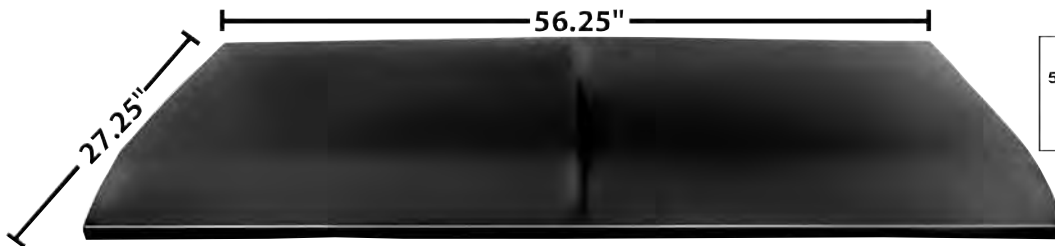

Box Size:
59" x 28.50" x 4.75"
Weight:
40.8 lbs.

6080