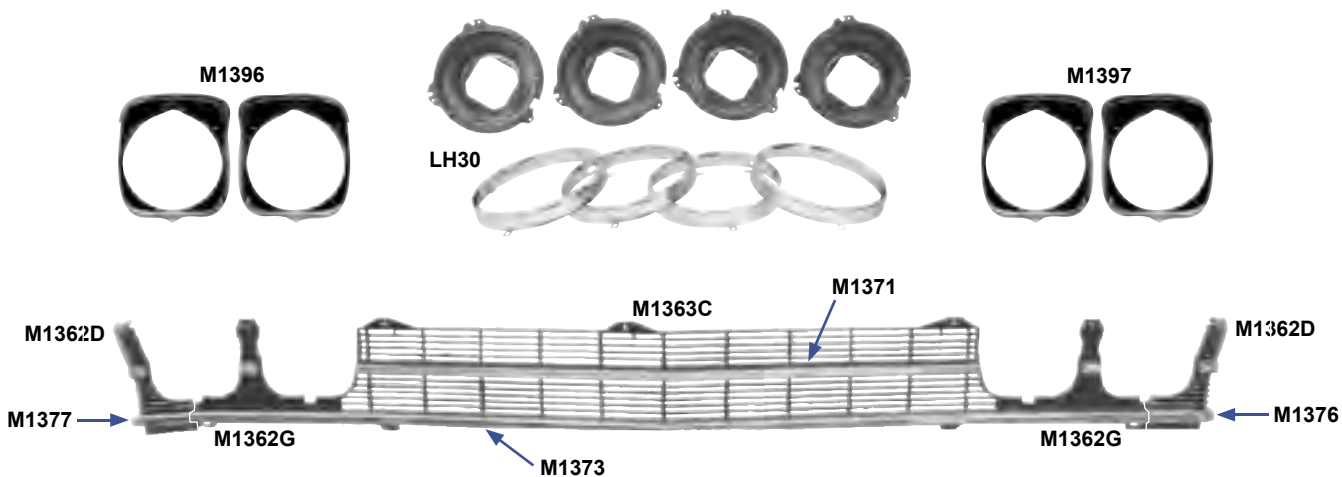

M1363C	1969*	Standard Grille, with molding holes	MSRP $157.00 ea
M1363A	1969*	Standard Grille, without molding holes	MSRP $157.00 ea
M1396	1969*	Inner & Outer Headlamp Bezels, RH	MSRP $94.00 set
M1397	1969*	Inner & Outer Headlamp Bezels, LH	MSRP $94.00 set
M1362D	1969*	Outer Grille Extensions	MSRP $27.00 pr
M1371	1969*	Grille Molding, Center	MSRP $52.00 ea
M1373	1969*	Grille Molding, Lower	MSRP $30.00 ea
M1376	1969*	Grille Molding, Lower RH	MSRP $24.00 ea
M1377	1969*	Grille Molding, Lower LH	MSRP $24.00 ea
M1362G	1969*	Grille Molding, Outer (Between Headlamps)	MSRP $17.00 ea
LH30	1964-70*	Headlamp Mounting Buckets with Retaining Rings, 8 pcs.	MSRP $130.00 set
LH31	1964-70*	Headlamp Retaining Rings, 4 pcs.	MSRP $24.00 set