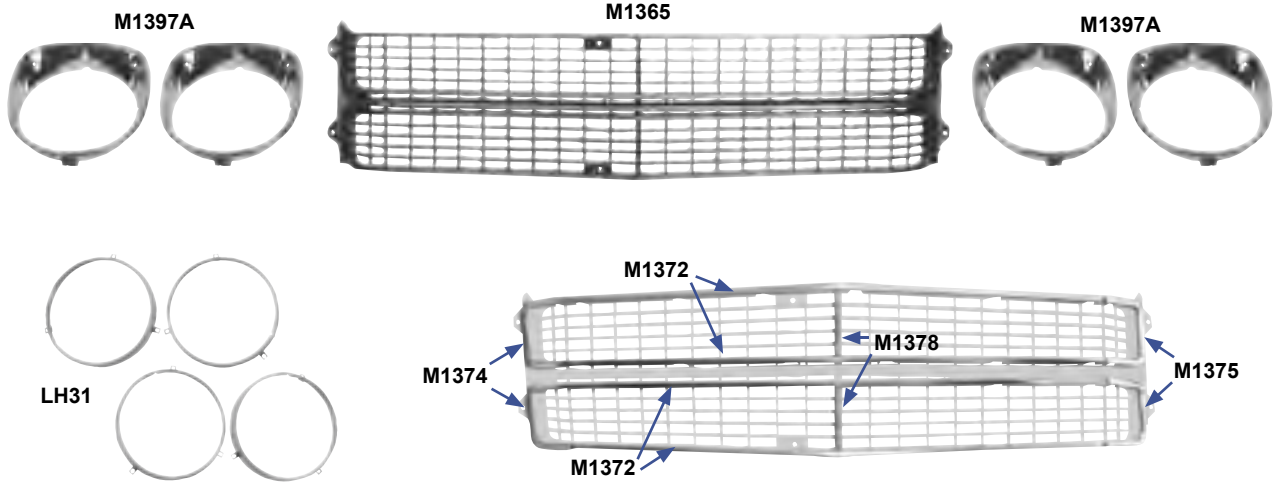

Wholesale Only. MSRP not including Taxes, Shipping and Handling. MSRP are subject to change without notice

M1365	1970*	Standard Grille	MSRP $157.00 ea
M1397A	1970*	Headlamp Bezels, 4 pcs.	MSRP $170.00 set
M1372	1970*	Grille Molding, Inner (4 per car)	MSRP $12.00 ea
M1374	1970*	Grille Molding, Outer RH (2 per side)	MSRP $9.00 ea
M1375	1970*	Grille Molding, Outer LH (2 per side)	MSRP $9.00 ea
M1378	1970*	Grille Molding, Vertical (2 per car)	MSRP $4.00 ea
M1372A	1970*	Grille Molding Kit for "SS" Grille	MSRP $75.00 set
LH30	1964-70*	Headlamp Mounting Buckets with Retaining Rings, 8 pcs.	MSRP $130.00 set
LH31	1964-70*	Headlamp Retaining Rings, 4 pcs.	MSRP $24.00 set