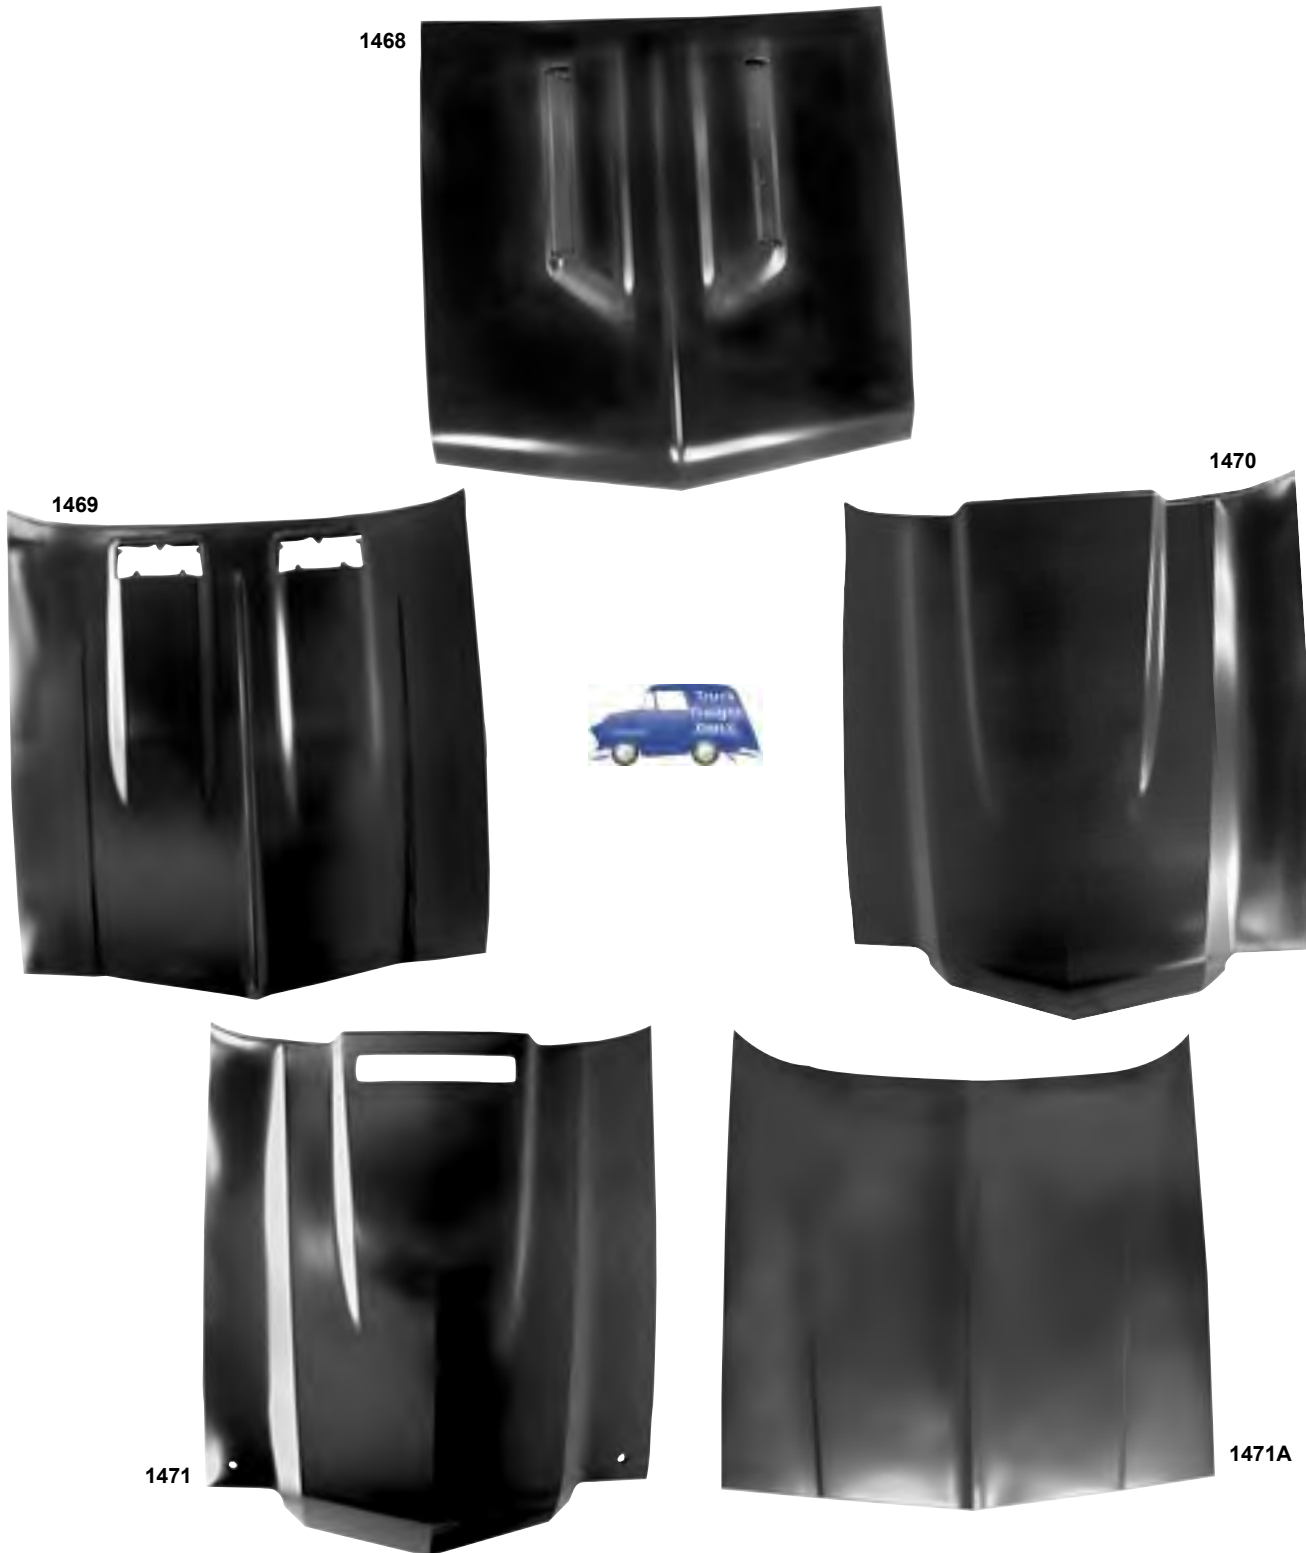

Wholesale Only. MSRP not including Taxes, Shipping and Handling. MSRP are subject to change without notice

1468	1967*	SS Hood	MSRP $344.00 ea
1469	1968-69*	SS Hood (Fits 1968 with 1969 hinges)	MSRP $382.00 ea
1470	1970-72*	SS Hood	MSRP $382.00 ea
1471	1970-72*	Cowl Induction Hood	MSRP $400.00 ea
1471A	1978-87	Standard Hood	MSRP $267.00 ea