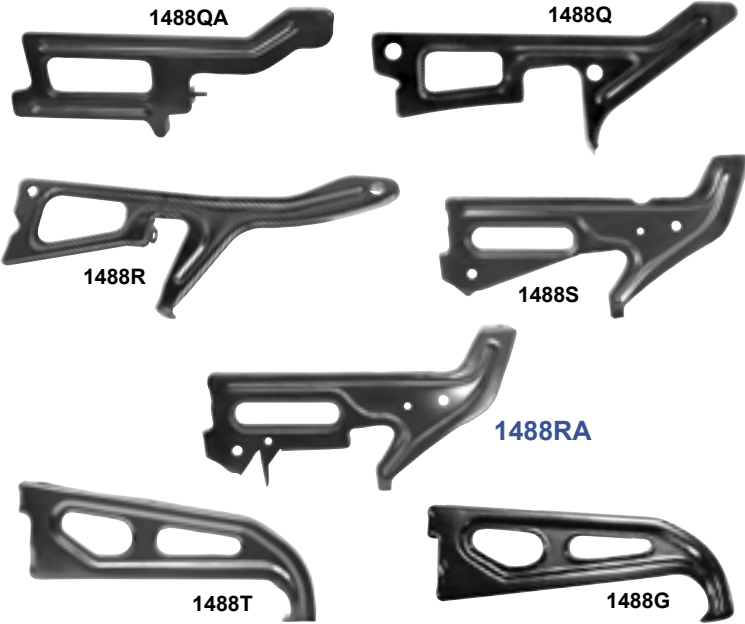

1488QA	1965*	Hood Latch Support	MSRP $37.00 ea
1488Q	1966*	Hood Latch Support	MSRP $37.00 ea
1488R	1967*	Hood Latch Support	MSRP $39.00 ea
1488RA	New 1968*	Hood Latch Support	MSRP $42.00 ea
1488S	1969*	Hood Latch Support	MSRP $39.00 ea
1488T	1970*	Hood Latch Support	MSRP $39.00 ea
1488G	1971-72*	Hood Latch Support	MSRP $39.00 ea

Hood Latch Supports

1427A	1964-67	Engine Mounts, Small Block	MSRP $94.00 pr

1426	1966-67*	Engine Mounts, Big Block	MSRP $92.00 pr

1427	1968-72*	Engine Mounts, v-8	MSRP $75.00 pr

Engine Mounts