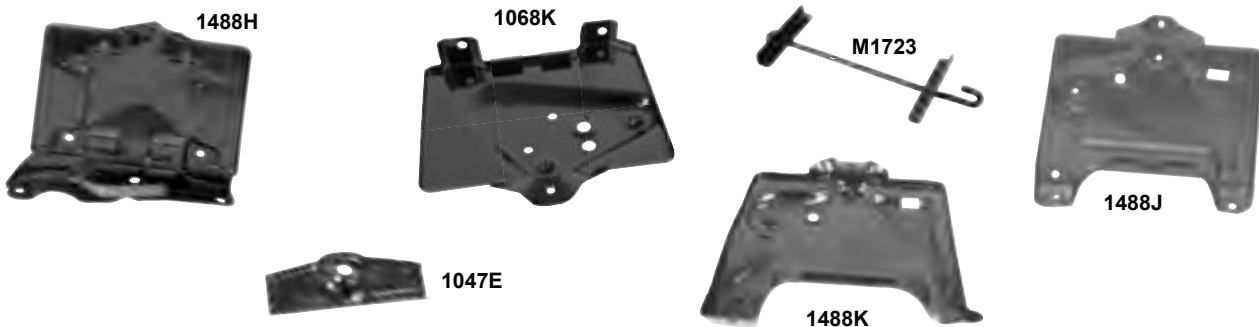

Upper Big Block

1047G

M1394

1392	1965-68*	Big Block Alternator Bracket	MSRP \$24.00 ea
1047G	1969-72*	Accelerator Bracket, Holley Only	MSRP \$20.00 ea
M1394	1970-72*	Cowl Induction Air Cleaner Spacer	MSRP \$49.00 ea