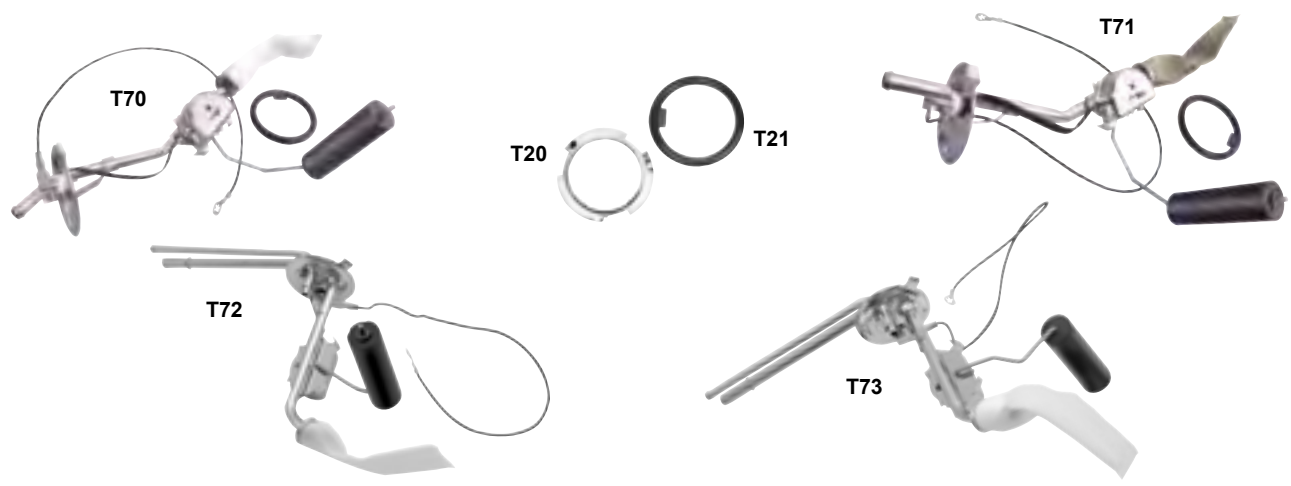

Fuel Sending Units

T70	1964*	All	MSRP $49.00 ea
T71	1965-67*	All V-8 4bbl 3/8 Line	MSRP $49.00 ea
T72	1969-70*	V-8 350, 400, 454, 396 4bbl w/A/C	MSRP $49.00 ea
T73	1971-72*	V-8 350 4bbl w/A/C, 400 3 bbl w/A/C, 400 2bbl, 454 4bbl	MSRP $49.00 ea
T20	1964-72*	Fuel Sending Unit Locking Ring	MSRP $4.00 ea
T21	1964-72*	Fuel Sending Unit Gasket	MSRP $4.00 ea

Wholesale Only. MSRP not including Taxes, Shipping and Handling. MSRP are subject to change without notice