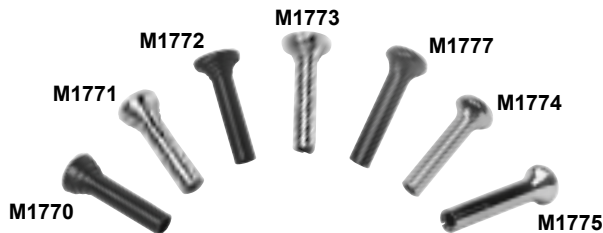

Door Lock Knobs

M1770	1964-66*	Door Lock Knobs, Black	
M1771	1964-66*	Door Lock Knobs, Chrome	
MSRP $5.00 pr			
M1772	1967*	Door Lock Knobs, Black	
M1773	1967*	Door Lock Knobs, Chrome	
MSRP $5.00 pr			
M1777	1968*	Door Lock Knobs, Black	
M1774	1968-70*	Door Lock Knobs, Chrome	
MSRP $5.00 pr			
M1775	1971-72*	Door Lock Knobs, Chrome	
MSRP $5.00 pr