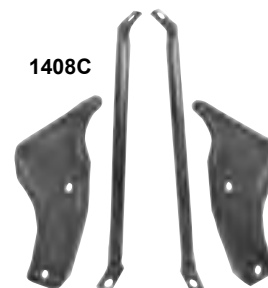

Bumper Brackets

1408B	1964*	Front Bumper Brackets, 4 pc set	MSRP $154.00 set
1411F	1965*	Front Bumper Brackets, 4 pc set	MSRP $154.00 set
1408A	1964-65*	Rear Bumper Brackets, 5 pc set	MSRP $154.00 set
1408D	1966*	Front Bumper Brackets, 4 pc set	MSRP $154.00 set
1408E	1967*	Front Bumper Brackets, 4 pc set	MSRP $154.00 set
1408C	1966-67	Rear Bumper Brackets, 4 pc set	MSRP $154.00 set