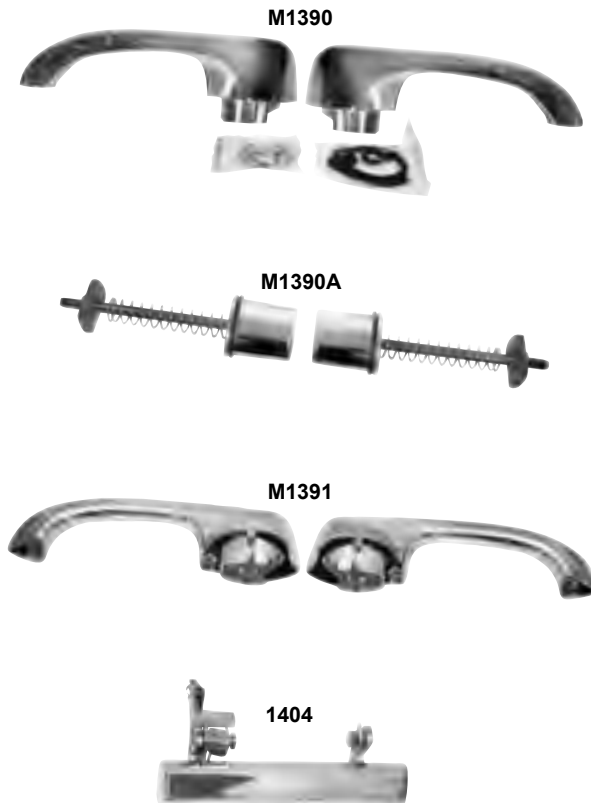

Wholesale Only. MSRP not including Taxes, Shipping and Handling. MSRP are subject to change without notice

Interior Door Handles

M1605 1964* Door Handle, Single Arm

MSRP \$15.00 ea

M1604 1964* Door Handle, Double Arm

MSRP \$14.00 ea

M1037F 1965-67* Door Handle, Standard

MSRP \$14.00 ea

M1037D 1968-72* Door Handle Std RH

MSRP \$22.00 ea

M1037E 1968-72* Door Handle Std LH

MSRP \$22.00 ea

1406 1978-87 Door Inner Handle RH

1407 1978-87 Door Inner Handle LH

MSRP \$15.00 ea

Exterior Door Handles

M1390 1964-67* Door Handles w/o Button Kit

MSRP \$42.00 pr

M1390A 1964-72* Push Button Kit

MSRP \$10.00 pr

M1391 1968-72* Door Handles w/o Button Kit
(Also fits 1968-68 Chevelle)