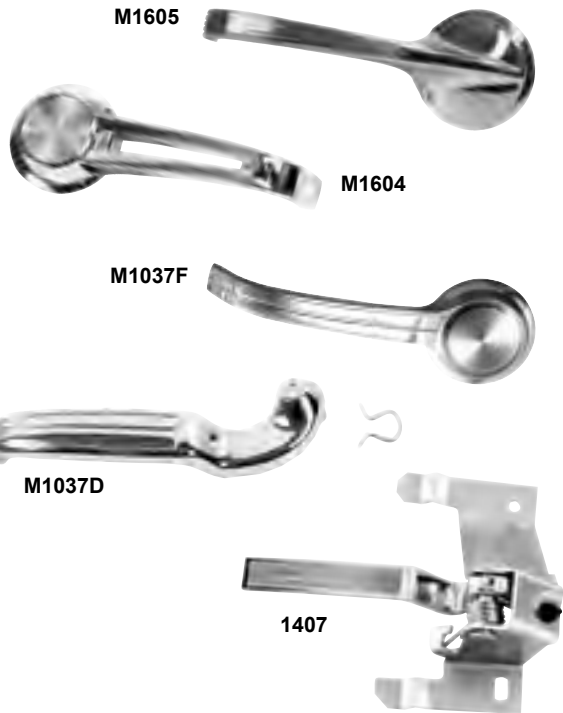

Wholesale Only. MSRP not including Taxes, Shipping and Handling. MSRP are subject to change without notice

Interior Door Handles

M1605 1964* Door Handle, Single Arm

MSRP \$15.00 ea

M1604 1964* Door Handle, Double Arm