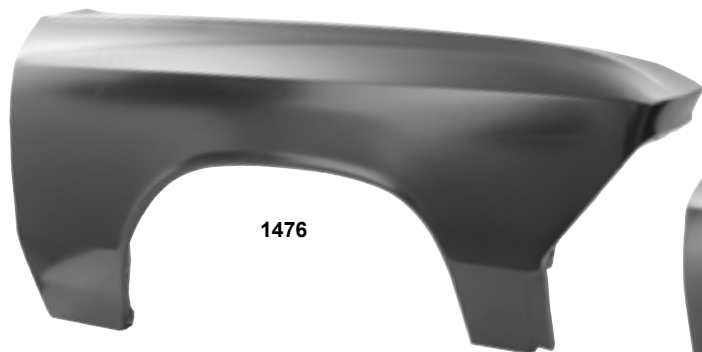

Wholesale Only. MSRP not including Taxes, Shipping and Handling. MSRP are subject to change without notice

1468H	1968-69*	Header Panel	MSRP $162.00 ea
1461	1982-87	Header Panel	MSRP $209.00 ea

1476

1475W	1965*	Front Fender RH	MSRP $535.00 ea
1475X	1965*	Front Fender LH	MSRP $535.00 ea
1476	1966*	Front Fender RH	MSRP $497.00 ea
1477	1966*	Front Fender LH	MSRP $497.00 ea
1478	1967*	Front Fender RH	MSRP $497.00 ea
1479	1967*	Front Fender LH	MSRP $497.00 ea
1479A	1968*	Front Fender RH	MSRP $497.00 ea
1479B	1968*	Front Fender LH	MSRP $497.00 ea
1479C	1969*	Front Fender RH	MSRP $497.00 ea
1479D	1969*	Front Fender LH	MSRP $497.00 ea