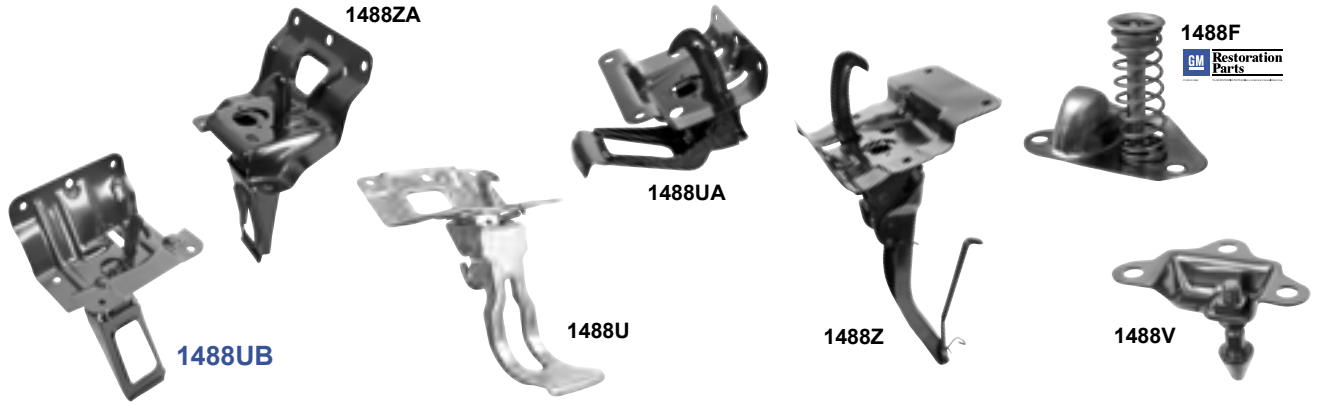

1488UB	New	1965*	Hood Latch	MSRP $125.00 ea
1488ZA		1966*	Hood Latch	MSRP $114.00 ea
1488U		1967*	Hood Latch	MSRP $114.00 ea
1488UA		1968*	Hood Latch	MSRP $114.00 ea
1488Z		1970-72*	Hood Latch	MSRP $127.00 ea
1488V		1966*	Hood Catch	MSRP $40.00 ea
1488F		1970-72*	Hood Catch and Spring	MSRP $52.00 ea

Wholesale Only. MSRP not including Taxes, Shipping and Handling. MSRP are subject to change without notice.