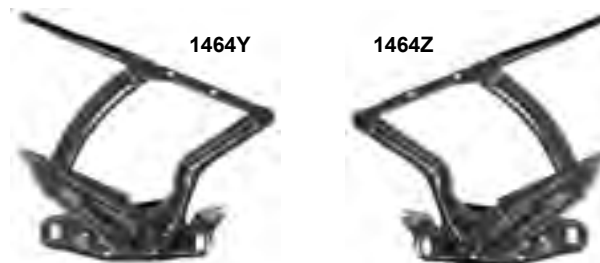

1464Y	1968*	Hood Hinge RH
1464Z	1968*	Hood Hinge LH
MSRP $60.00 ea