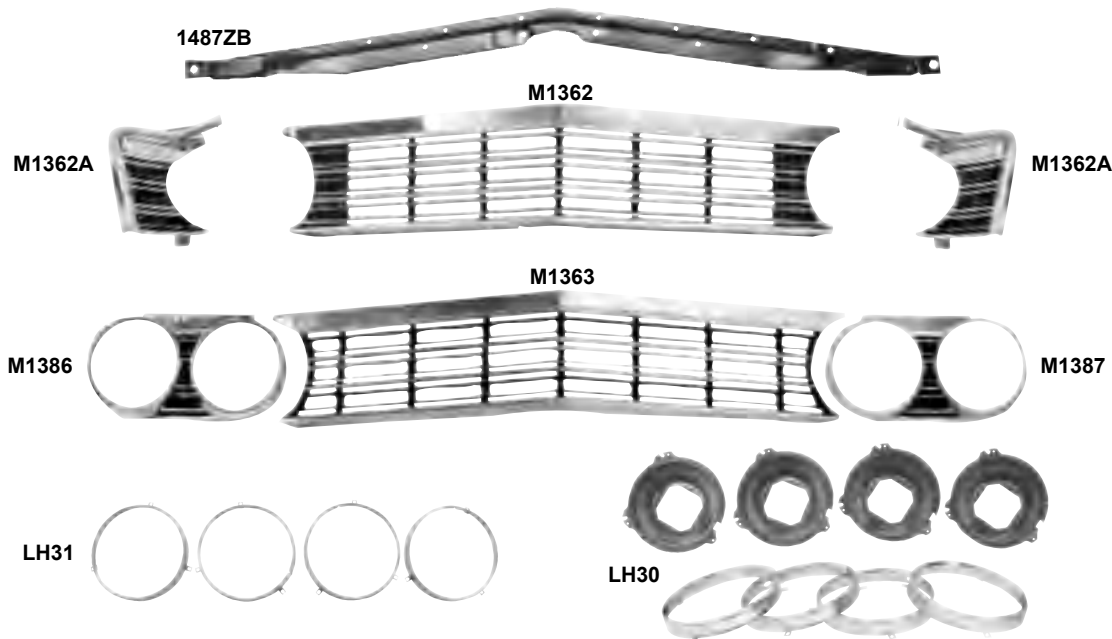

M1362	1967*	Standard Grille	MSRP $152.00 ea
M1363	1967*	"SS" Grille	MSRP $152.00 ea
1487ZB	1967*	Upper Grille Plate	MSRP $87.00 ea
M1386	1967*	Headlamp Bezel RH	MSRP $69.00 ea
M1387	1967*	Headlamp Bezel LH	MSRP $69.00 ea
M1362A	1967*	Outer Grille Extensions	MSRP $114.00 pr
LH30	1964-70*	Headlamp Mounting Buckets with Retaining Rings, 8 pcs.	MSRP $130.00 set
LH31	1964-70*	Headlamp Retaining Rings, 4 pcs.	MSRP $24.00 set