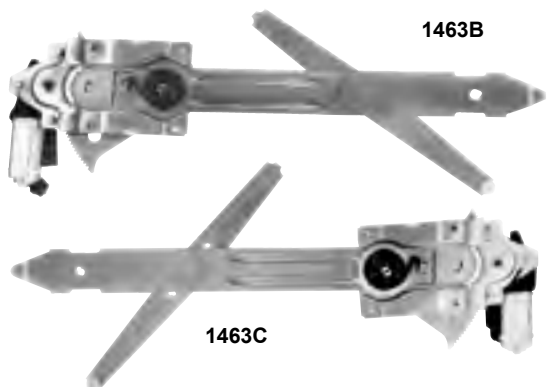

Pwr. Window Regulators

1463B

1463C

All Power Regulators Come Complete With Motors

1463B	1968-72*	Window Regulator - w/Motor RH
1463C	1968-72*	Window Regulator - w/Motor LH

MSRP $152.00 ea

Vent Window Actuator

(Also Fits 1968 Chevelle)

1463Y	1968-72	Vent Window Actuator, RH
1463Z	1968-72	Vent Window Actuator, LH

MSRP $67.00 ea

Wholesale Only. MSRP not including Taxes, Shipping and Handling. MSRP are subject to change without notice