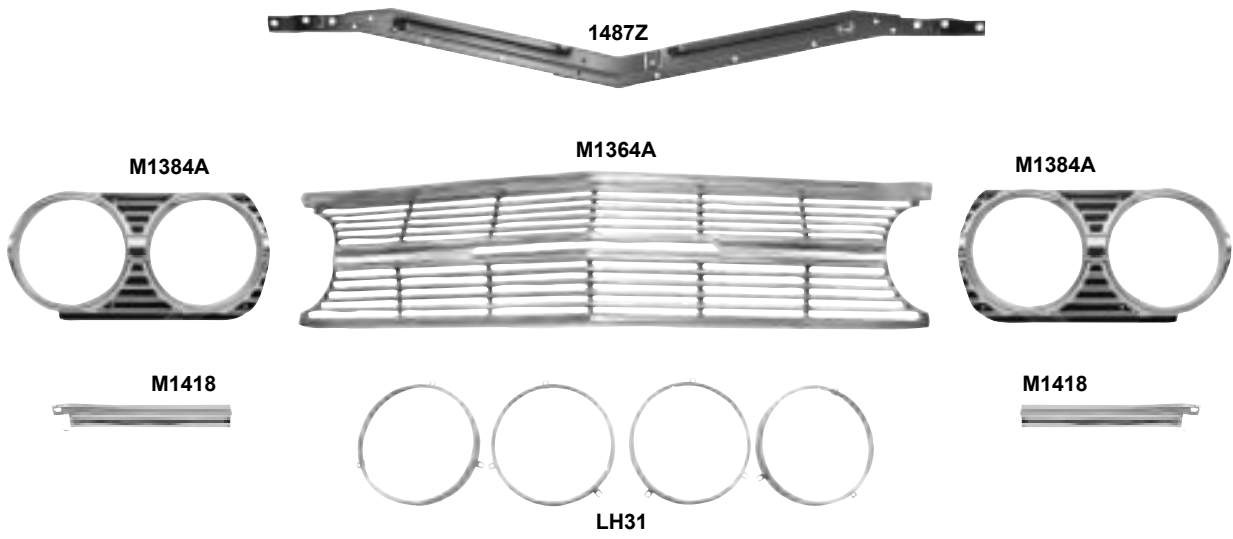

M1364A	1965*	Standard Grille	MSRP $220.00 ea
1487Z	1965*	Upper Grille Plate	MSRP $85.00 ea
M1384A	1965*	Headlamp Bezels	MSRP $152.00 pr
M1418	1965*	Under Headlamp Molding	MSRP $35.00 pr
LH30	1964-70*	Headlamp Mounting Buckets with Retaining Rings, 8 pcs.	MSRP $130.00 set
LH31	1964-70*	Headlamp Retaining Rings, 4 pcs.	MSRP $24.00 set

Wholesale Only. MSRP not including Taxes, Shipping and Handling. MSRP are subject to change without notice