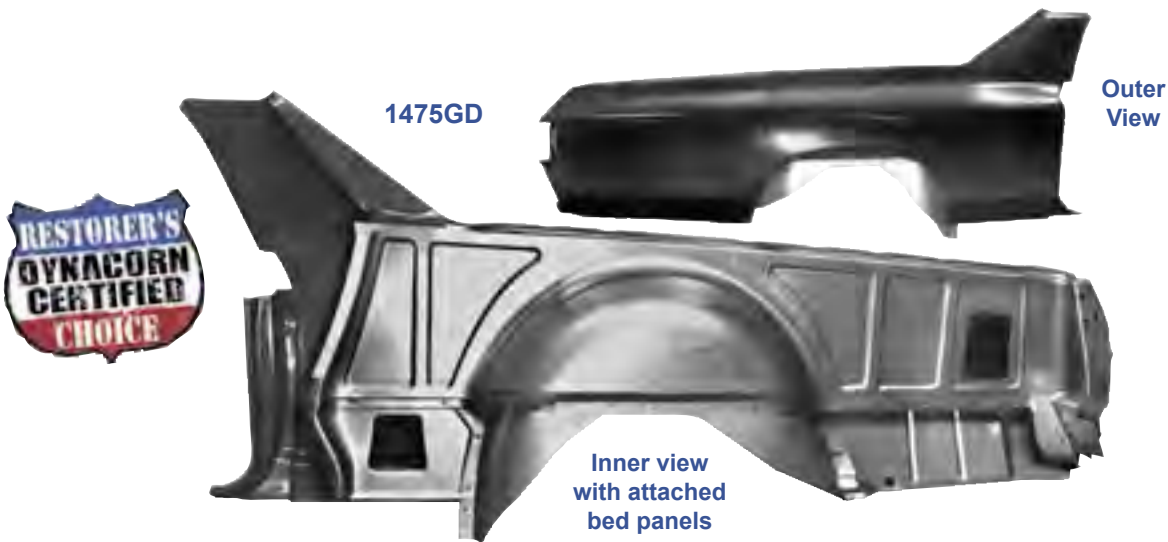

Complete Inner Qtr. Panels

1475GC	New	1968-72	Complete Inner Quarter Panel, RH	MSRP \$1230.00 ea
1475HC	New	1968-72	Complete Inner Quarter Panel, LH	MSRP \$1230.00 ea

Quarter/Bed Panel Assys.

1475GD	New	1968-72	Quarter & Bed Panel Assembly RH	Coming Soon!
1475HD	New	1968-72	Quarter & Bed Panel Assembly LH	Coming Soon!