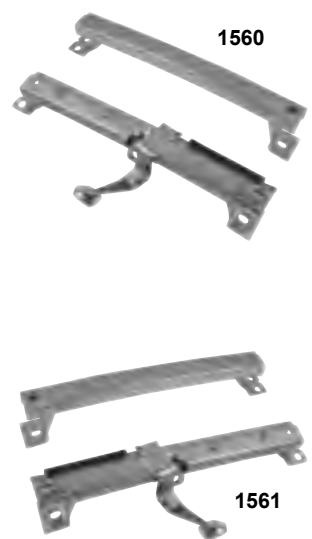

Floor Pan Plug

1475L	1968-72	Fuel Filler Door
MSRP \$65.00 ea		

Fuel Filler Door

Wholesale Only. MSRP not including Taxes, Shipping and Handling. MSRP are subject to change without notice

Seat Track Assembly