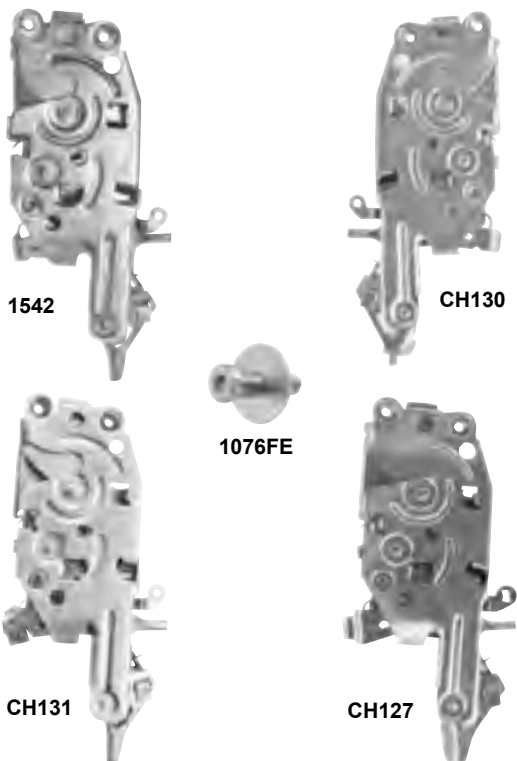

Door Latches

1542	1964-66*	Door Latch RH	
1543	1964-66*	Door Latch LH	
MSRP $85.00 ea			
CH130	1967*	Door Latch RH	MSRP $74.00 ea
CH129	1967*	Door Latch LH	MSRP $74.00 ea
CH132	1968*	Door Latch RH	MSRP $74.00 ea
CH131	1968*	Door Latch LH	MSRP $74.00 ea
CH134	1969*	Door Latch RH	MSRP $74.00 ea
CH133	1969*	Door Latch LH	MSRP $74.00 ea
CH128	1970-72*	Door Latch RH	MSRP $74.00 ea
CH127	1970-72*	Door Latch LH	MSRP $74.00 ea
1076FE	1964-72*	Door Lock Striker	
MSRP $17.00 ea