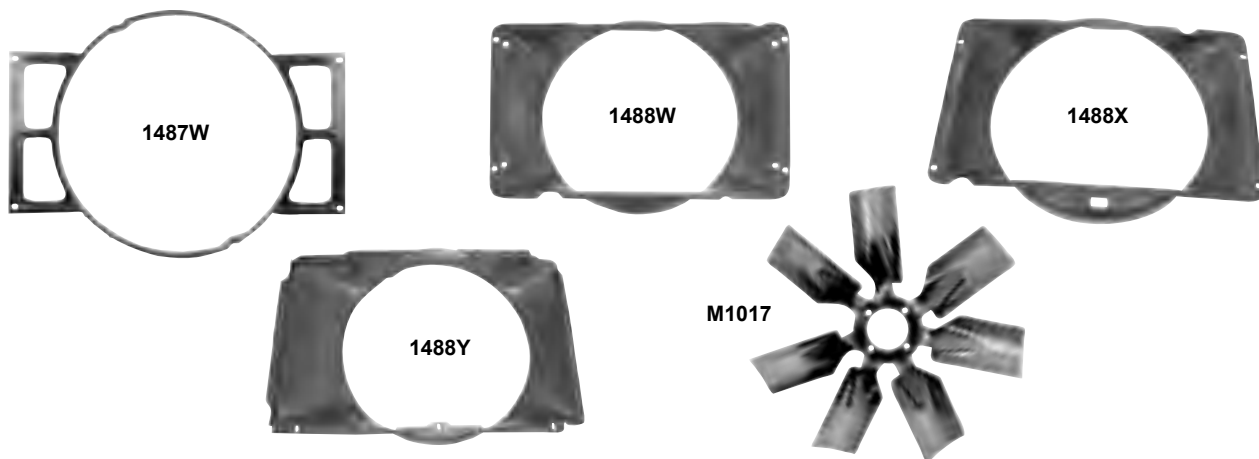

Wholesale Only. MSRP not including Taxes, Shipping and Handling. MSRP are subject to change without notice

1487W	1964-65*	Radiator Fan Shroud	MSRP $80.00 ea
1488W	1966-67*	Radiator Fan Shroud, Sm. Block	MSRP $120.00 ea
1488X	1966-67*	Radiator Fan Shroud, Big Block	MSRP $120.00 ea
1488Y	1968*	Radiator Fan Shroud, Big Block	MSRP $120.00 ea
M1017	1968-72*	Fan, 7 blade	MSRP $92.00 ea