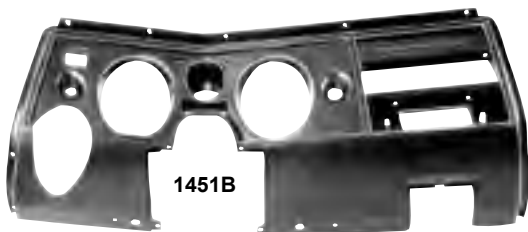

Dash Assemblies

dii Exclusive

1451B

1451A 1969* Dash Assembly w/o Astro Ventilation
w/o A/C Instrument Carrier

MSRP $272.00 ea

1451B 1969* Dash Assembly with Astro Ventilation
w/o A/C Instrument Carrier

MSRP $272.00 ea

1451C 1969* Dash Assembly w A/C Instrument Carrier

MSRP $272.00 ea

1452 1970-72* Dash Assembly *SS Only
With 3 Vent Register

MSRP $497.00 ea

1452C New 1970-72* Dash Gauge Backing Plate

MSRP $85.00 ea

Dash Pads

D14403 1964-65* Vinyl Dash Pad Black

MSRP $240.00 ea

D14405 1964-65* Vinyl Dash Pad Dyeable

MSRP $240.00 ea

D14603 1966* Vinyl Dash Pad Black

MSRP $240.00 ea

D14605 1966* Vinyl Dash Pad Dyeable

MSRP $240.00 ea

D14703 1967* Vinyl Dash Pad Black

MSRP $240.00 ea

D14705 1967* Vinyl Dash Pad Dyeable

MSRP $240.00 ea

D14803 1968-69* Vinyl Dash Pad Black

MSRP $240.00 ea

D14805 1968-69* Vinyl Dash Pad Dyeable

MSRP $240.00 ea

D14003 1970-72* Vinyl Dash Pad Black

MSRP $344.00 ea

D14005 1970-72* Vinyl Dash Pad Dyeable

MSRP $344.00 ea

Wholesale Only. MSRP not including Taxes, Shipping and Handling. MSRP are subject to change without notice