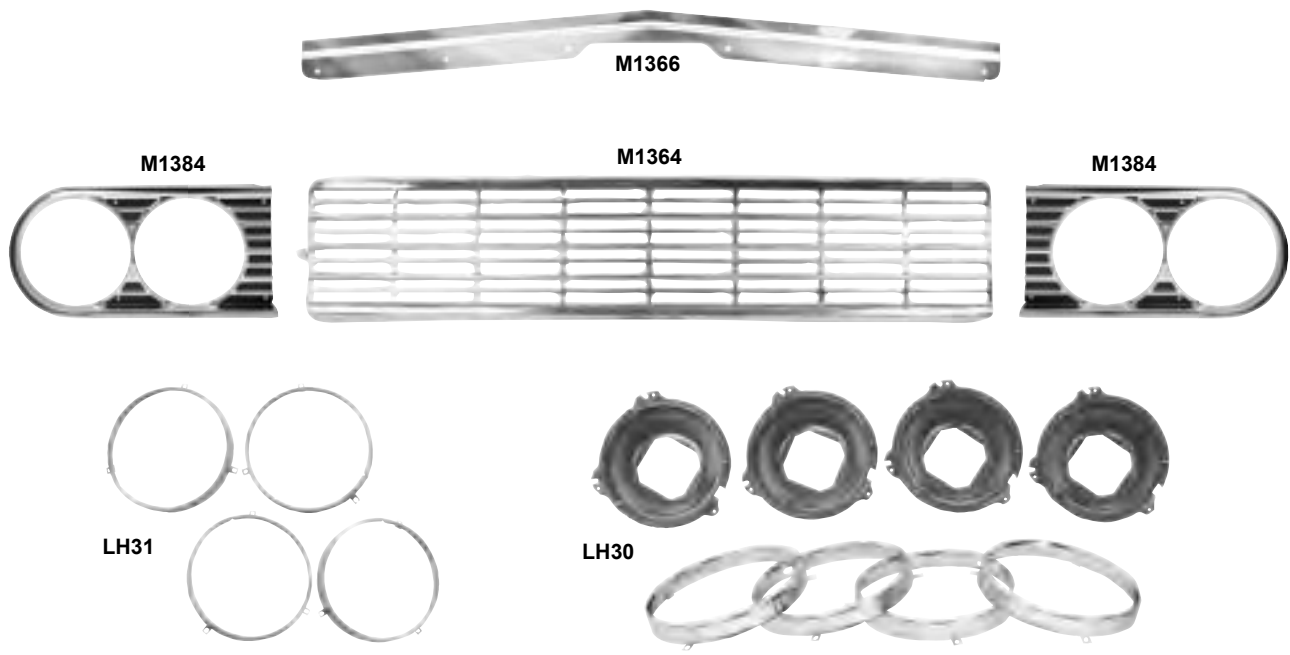

M1364	1964*	Standard Grille	MSRP $190.00 ea
M1366	1964*	Grille Molding Upper	MSRP $67.00 ea
M1384	1964*	Headlamp Bezels	MSRP $152.00 pr
LH30	1964-70*	Headlamp Mounting Buckets with Retaining Rings, 8 pcs.	MSRP $130.00 set
LH31	1964-70*	Headlamp Retaining Rings, 4 pcs.	MSRP $24.00 set