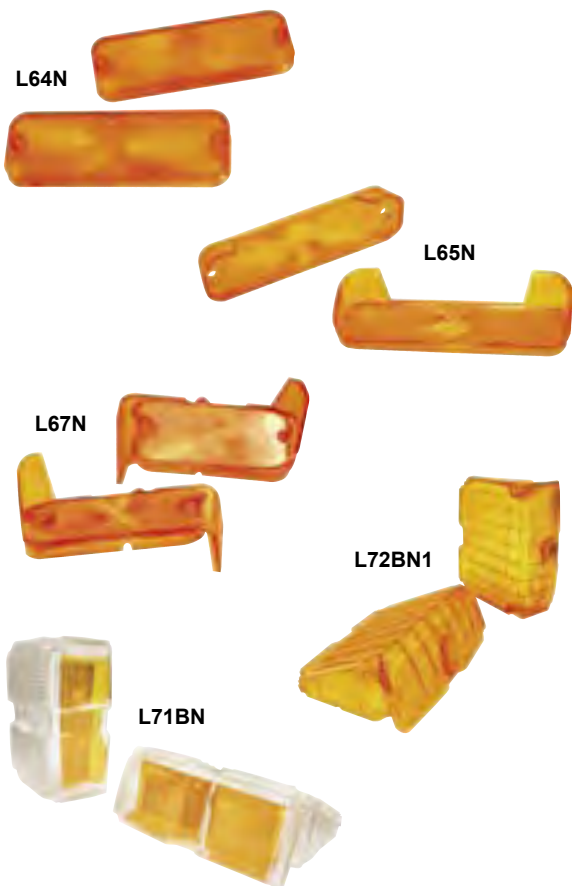

MSRP \$74.00 ea

L69CR 1969 Parking Lamp Assembly, Standard RH

MSRP \$74.00 ea

L69CL 1969 Parking Lamp Assembly, Standard LH

MSRP \$74.00 ea

L70B 1970 Parking Lamp Assembly, RH/LH

MSRP \$74.00 ea

Parking Lamp Lenses