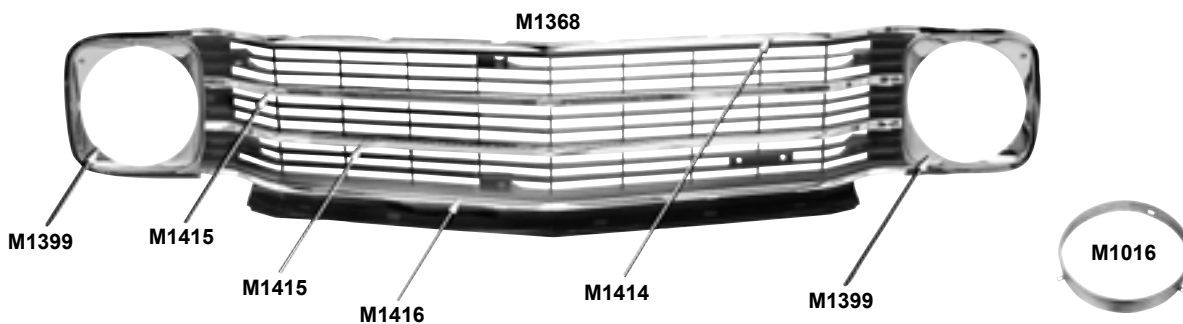

Grilles & Components, continued

M1368	1972*	Standard Grille	MSRP $127.00 ea
M1399	1972*	Chrome Headlamp Bezels	MSRP $132.00 pr
M1414	1972*	Grille Molding, Upper	MSRP $27.00 ea
M1415	1972*	Grille Molding, Center (2 per car)	MSRP $27.00 ea
M1416	1972*	Grille Molding, Lower	MSRP $27.00 ea
M1016	1971-72*	Headlamp Retainer Ring	MSRP $9.00 ea