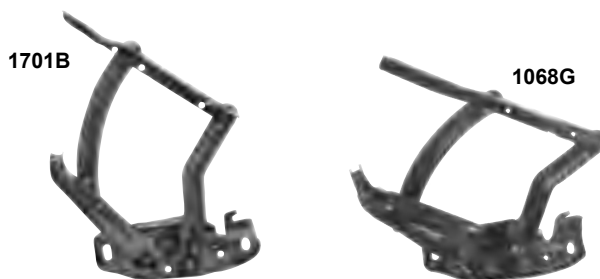

Hood Hinges

1701A	1964*	Hood Hinge RH
1701B	1964*	Hood Hinge LH
MSRP $55.00 ea		
1068G	1965-67*	Hood Hinge RH
1068H	1965-67*	Hood Hinge LH
MSRP $55.00 ea