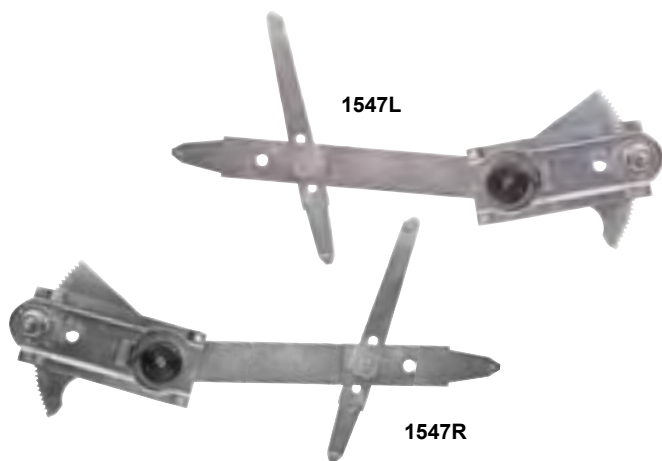

1548L

Door Misc.

1485Y	1968-72*	Door Window Guide Plates	MSRP $27.00 pr
1485N	1970-72*	Front Door Glass Channel Support	MSRP $14.00 ea
1485P	1970-72*	Door Glass Stopper	MSRP $14.00 ea
1485Q	1970-72*	Door Window Guide Stabilizer	MSRP $14.00 pr

Man. Window Regulators

1547L

1547R