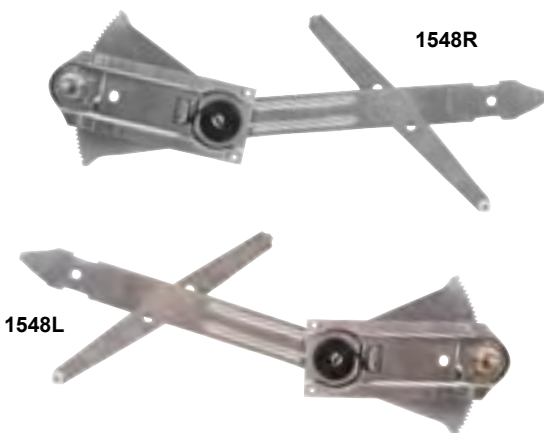

1548R

1548L

1547R	1966-67*	Manual Regulator RH	MSRP $94.00 ea
1547L	1966-67*	Manual Regulator LH	MSRP $94.00 ea
1548R	1968-72*	Manual Regulator RH	MSRP $94.00 ea
1548L	1968-72*	Manual Regulator LH	MSRP $94.00 ea