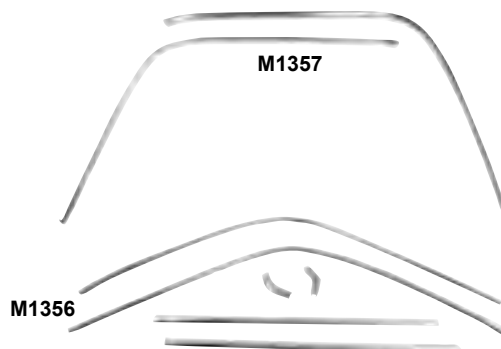

Drip Rail Molding

M1357	1964-67	Drip Rail Molding, 2 Pcs.

MSRP $74.00 set

M1356	1968-72	Drip Rail Molding, 6 Pcs.

MSRP $124.00 set

Wholesale Only. MSRP not including Taxes, Shipping and Handling. MSRP are subject to change without notice