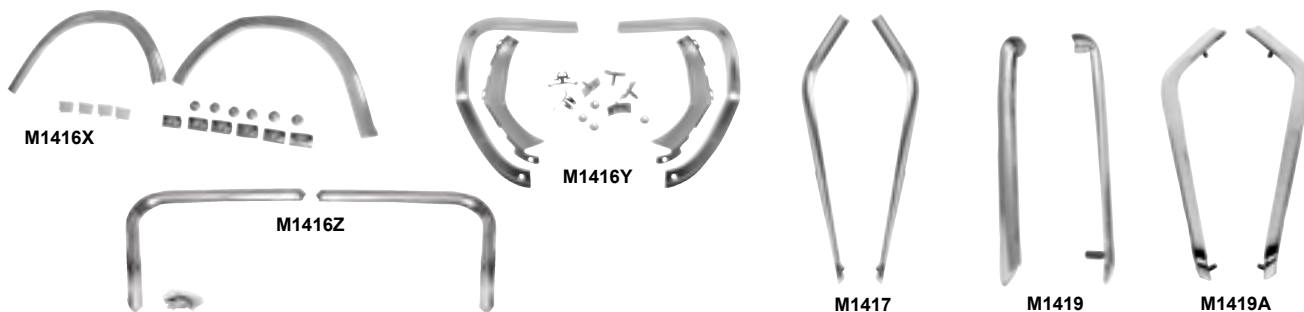

Grilles & Components, continued

M1368	1972*	Standard Grille	MSRP \$127.00 ea
M1399	1972*	Chrome Headlamp Bezels	MSRP \$132.00 pr
M1414	1972*	Grille Molding, Upper	MSRP \$27.00 ea
M1415	1972*	Grille Molding, Center (2 per car)	MSRP \$27.00 ea
M1416	1972*	Grille Molding, Lower	MSRP \$27.00 ea
M1016	1971-72*	Headlamp Retainer Ring	MSRP \$9.00 ea

1432	1979	Grille Chrome/Argent Excluding SS	MSRP \$90.00 ea
1444	1981	Standard Grille	MSRP \$90.00 ea
1445	1982-87	Standard Grille	MSRP \$90.00 ea

Eye Brow Molding

M1416X	1964*	Eye Brow Moldings	MSRP \$75.00 pr
M1416Y	1965*	Eye Brow Moldings (4 pc set)	MSRP \$75.00 set
M1416Z	1966*	Eye Brow Moldings	MSRP \$75.00 pr
M1417	1968*	Eye Brow Moldings	MSRP \$80.00 pr
M1419	1969*	Eye Brow Moldings (300DLX/SS 396)	MSRP \$67.00 pr
M1419A	1969*	Eye Brow Moldings, Long	MSRP \$129.00 pr