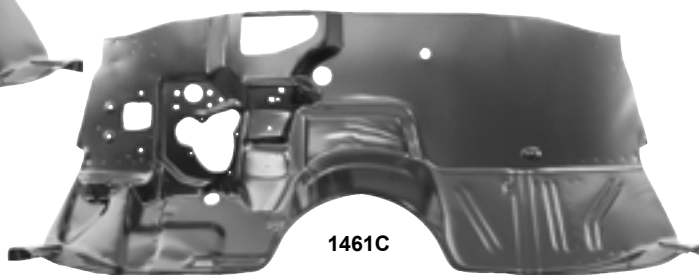

Firewalls

1461A	1968-72*	Firewall with A/C	MSRP $439.00 ea
1461B	1968-72*	Firewall without A/C	MSRP $439.00 ea
1461C	1968-72*	Firewall with Heater Delete	MSRP $439.00 ea
1461G	1968-69*	Firewall Wiper Plate	MSRP $34.00 ea
1461F	1968-72*	Firewall Brackets	MSRP $130.00 pr