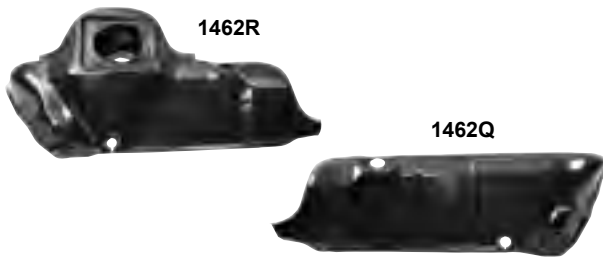

1462Q	1968-72	Bed to Quarter Panel Filler, RH	MSRP $164.00 ea
1462R	1968-72	Bed to Quarter Panel Filler, LH	MSRP $204.00 ea

Bed / Qtr. Panel Filler