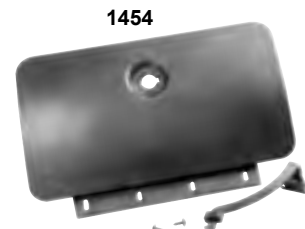

1400L 1968-72* Steering Column Clamp Plates
MSRP $37.00 ea

1454 1970-72* Glove Box Door
MSRP $60.00 ea

Dash Components