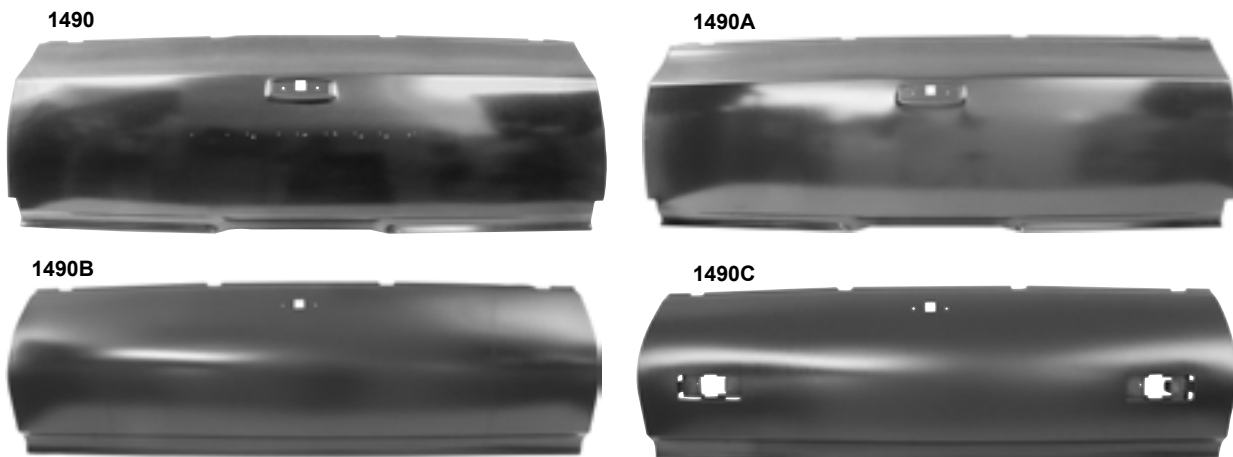

Tail Gate Skins

1490	1964-66	Tail Gate Outer Skin With Holes	MSRP $190.00 ea
1490A	1967	Tail Gate Outer Skin Without Hole	MSRP $190.00 ea
1490B	1968	Tail Gate Outer Skin Without Backup Light	MSRP $190.00 ea
1490C	1969-72	Tail Gate Outer Skin With Back Up Light	MSRP $190.00 ea

Gate Inner Panels