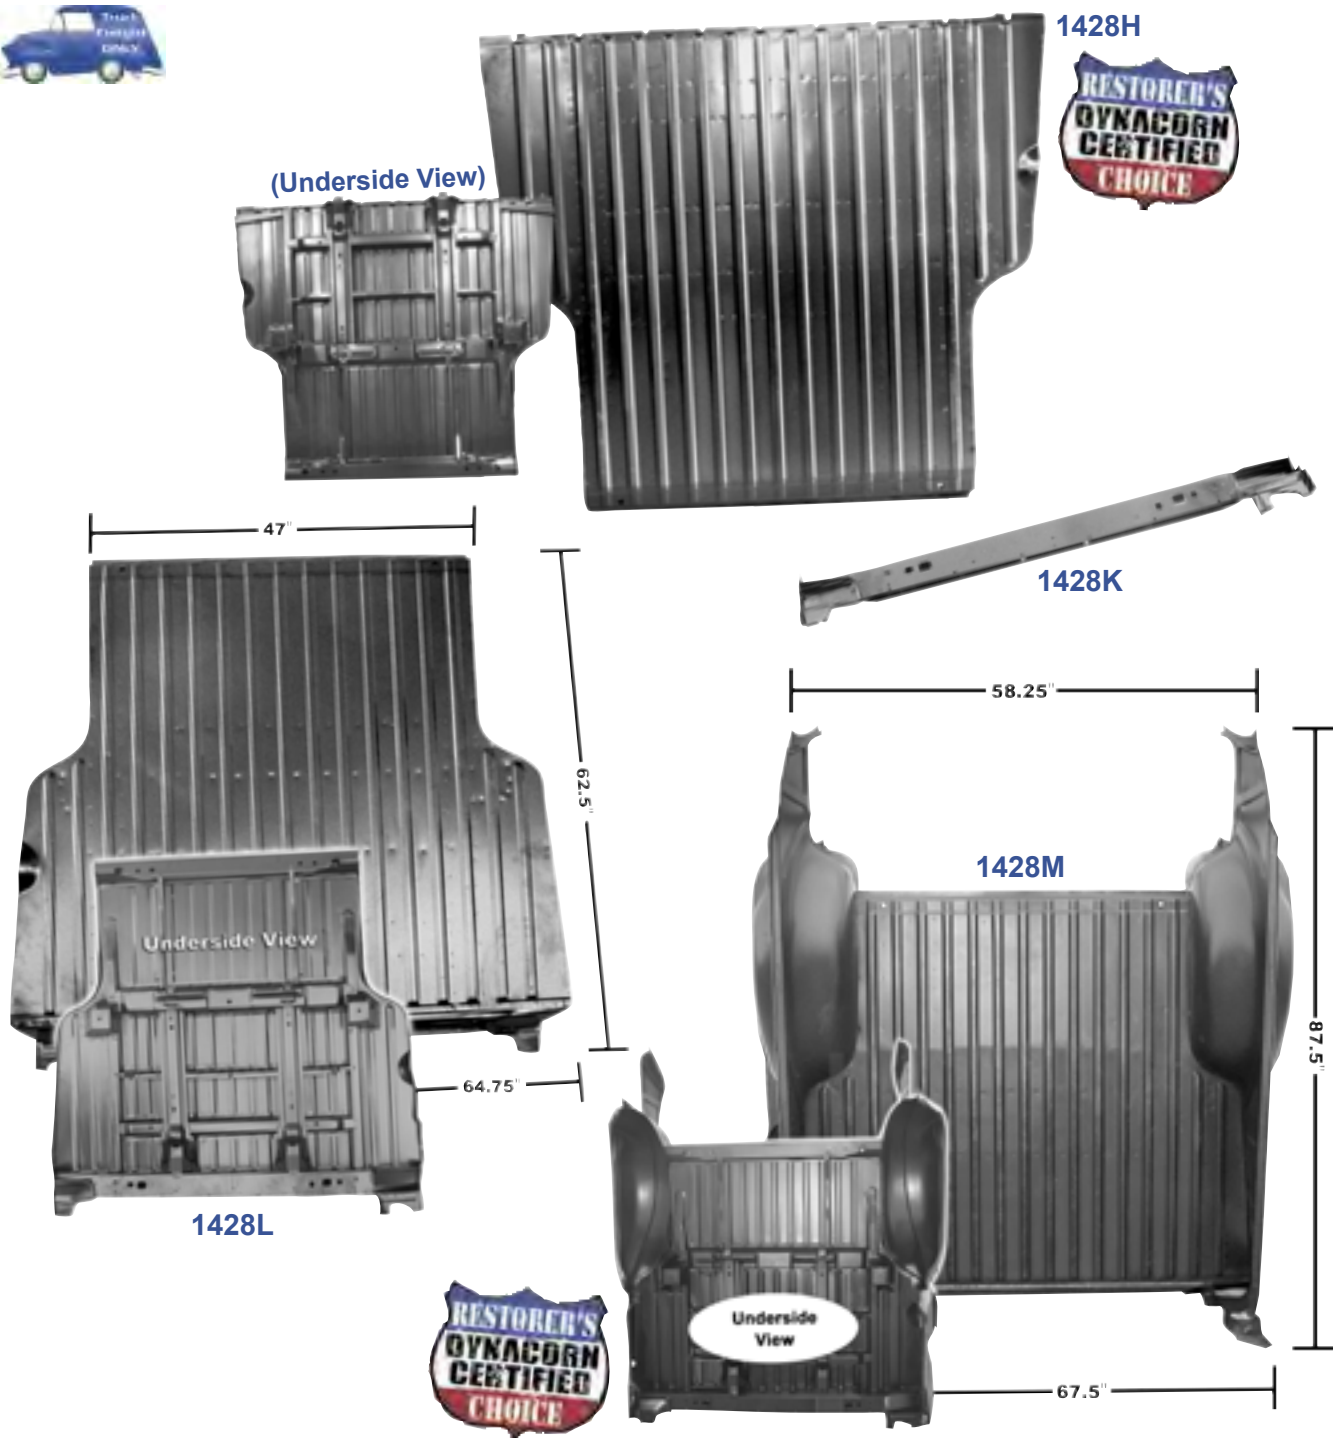

Wholesale Only. MSRP not including Taxes, Shipping and Handling. MSRP are subject to change without notice

Does Not Qualify For Free Freight Program

1428H	New	1968-72	Complete Bed Floor Pan including Under Supports	MSRP $1040.00 ea
1428L	New	1968-72	Complete Bed Floor Pan including Under Supports and Roll Pan	MSRP $1495.00 ea
1428M	New	1968-72	Complete Bed Floor Pan, Side Panels and Wheelhouses	MSRP $6100.00 ea
1428K	New	1968-72	Bed Roll Pan	MSRP $450.00 ea