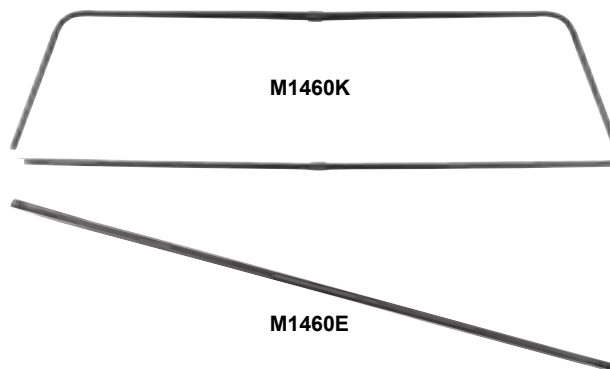

Headliner Molding

M1460E	1964-67*	Front Headliner Molding

MSRP $14.00 ea

M1460K	1964-67	Rear Headliner Moldings, 6 pcs.

MSRP $69.00 set