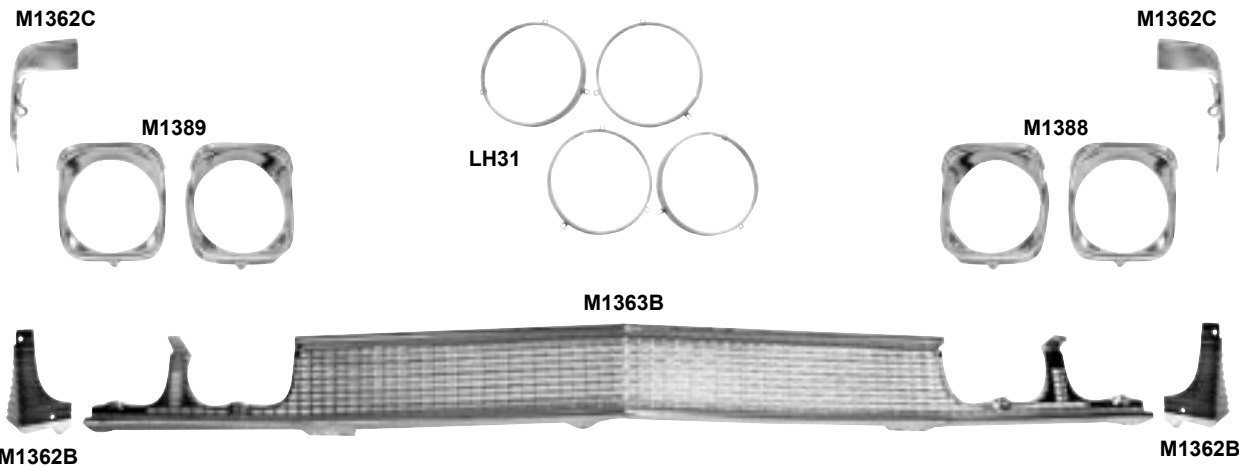

M1363B	1968*	Standard Grille	MSRP $247.00 ea
M1388	1968*	Inner & Outer Headlamp Bezels, RH	MSRP $152.00 pr
M1389	1968*	Inner & Outer Headlamp Bezels, LH	MSRP $152.00 pr
M1362B	1968*	Outer Grille Extensions	MSRP $35.00 pr
M1362C	1968*	Grille Extension Moldings	MSRP $29.00 pr
LH30	1964-70*	Headlamp Mounting Buckets with Retaining Rings, 8 pcs.	MSRP $130.00 set
LH31	1964-70*	Headlamp Retaining Rings, 4 pcs.	MSRP $24.00 set