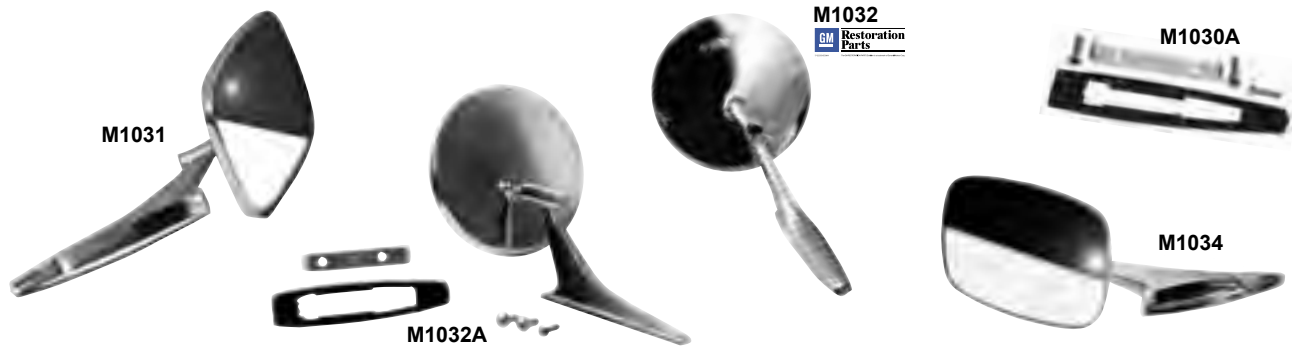

Wholesale Only. MSRP not including Taxes, Shipping and Handling. MSRP are subject to change without notice

Exterior Mirrors

M1035	1964-65*	Round Head with "Bowtie"		MSRP $30.00 ea
M1032	1966-68*	Round Head with "Bowtie"		MSRP $30.00 ea
M1032A	1966-68*	Round Head		MSRP $30.00 ea
M1030A	1968-69*	Mirror Mounting Kit		MSRP $5.00 kit
M1030	1968-69*	Standard Rectangular Head, RH		MSRP $30.00 ea
M1031	1968-69*	Standard Rectangular Head, LH		MSRP $30.00 ea
M1034	1970-72*	Standard Rectangular Head		MSRP $39.00 ea

Bed Moldings