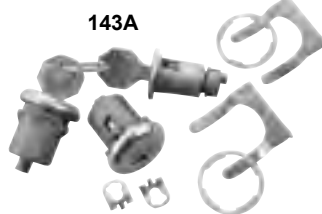

Wholesale Only. MSRP not including Taxes, Shipping and Handling. MSRP are subject to change without notice

157	1964	Octagon	MSRP $14.00 kit
161	1964	Original	MSRP $17.00 kit

158	1965	Octagon	MSRP $12.00 kit
158A	1965	Original	MSRP $15.00 kit

100	1966-67	Later	MSRP $14.00 kit
100A	1966-67	Original	MSRP $17.00 kit

101	1968	Later	MSRP $17.00 kit
101A	1968	Original	MSRP $20.00 kit

102	1969-78	Later	MSRP $17.00 kit

See also our Lock Section for more details....

Ignition Locks

+ Cylinder & Keys ONLY. Case not included.

145	1964-65	Later	MSRP $25.00 kit
145A	1964-65	Original	MSRP $29.00 kit

146+	1966-67	Later	MSRP $25.00 kit
146A+	1966-67	Original	MSRP $29.00 kit

119A	1968	Original	MSRP $49.00 kit
119	1968-69	Later	MSRP $42.00 kit

120	1970-77	Later	MSRP $24.00 kit

Glovebox Locks

143A

142	1964	Octagon	MSRP $49.00 kit
142A	1964	Original	MSRP $54.00 kit

143A	1965	Original	MSRP $54.00 kit

104	1966-67	Later	MSRP $30.00 kit
104A	1966-67	Original	MSRP $37.00 kit

105	1968	Later	MSRP $37.00 kit
105A	1968	Original	MSRP $44.00 kit

106	1969-78	Later	MSRP $37.00 kit

Ignition & Door Lock Kits