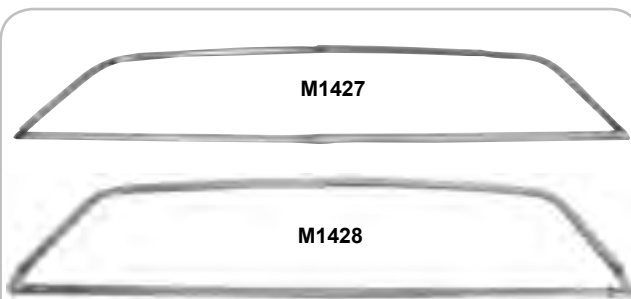

M1427	1964-67	Rear Window Molding, 4 Pc Set
M1428	1968-72	Rear Window Molding, 5 Pc Set

MSRP $240.00 set

Rear Window Mldgs.