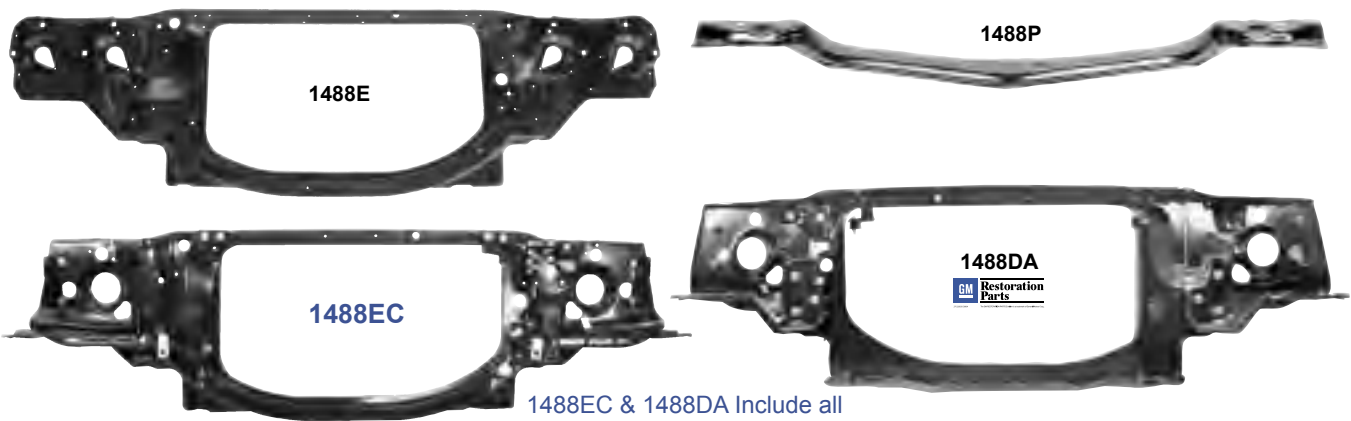

1488EC & 1488DA Include all brackets & radiator insulators.

1488E	1970*	Radiator Support	MSRP $205.00 ea
1488EC	1970*	New Radiator Support, Complete	MSRP $305.00 ea
1488P	1970*	Upper Radiator Plate	MSRP $57.00 ea
1488DA	1971-72*	Radiator Support, Complete	MSRP $287.00 ea

Bridge Plate

1488L	1968-72*	Radiator Bridge Plate for small block	MSRP $35.00 ea

Wash. Bottle Brkt.

1425	1964-69*	Windshield Washer Bottle Bracket	MSRP $15.00 ea

Wholesale Only. MSRP not including Taxes, Shipping and Handling. MSRP are subject to change without notice