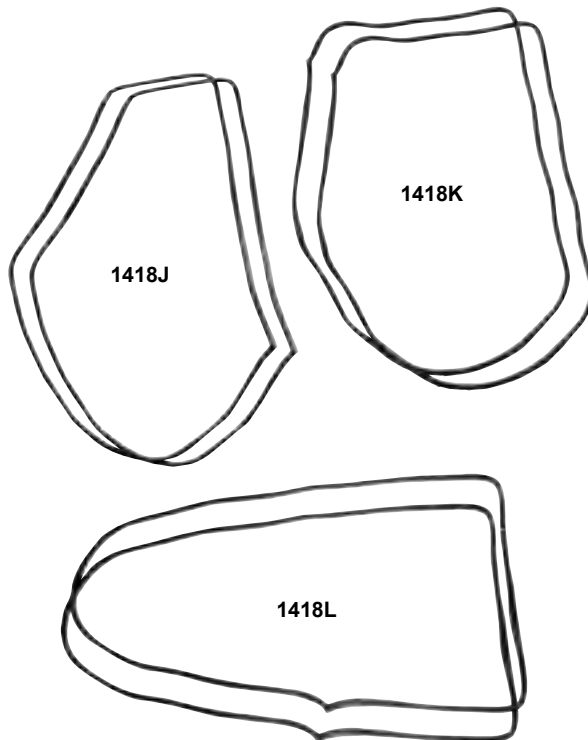

Door Weatherstripping

1418J	1964-65*	Door Frame Weatherstrip	
1418K	1966-67*	Door Frame Weatherstrip	
1418L	1968-72*	Door Frame Weatherstrip	
MSRP $59.00 pr			

Wholesale Only. MSRP not including Taxes, Shipping and Handling. MSRP are subject to change without notice