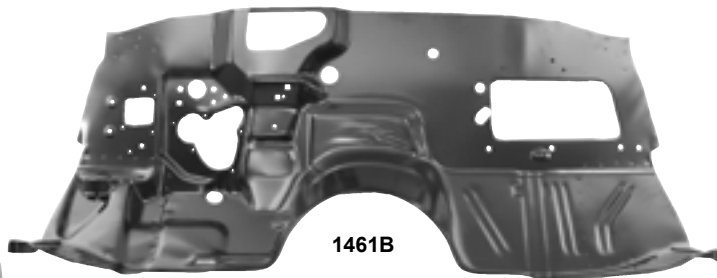

Firewalls

1461A	1968-72*	Firewall with A/C	MSRP $439.00 ea
1461B	1968-72*	Firewall without A/C	MSRP $439.00 ea
1461C	1968-72*	Firewall with Heater Delete	MSRP $439.00 ea
1461G	1968-69*	Firewall Wiper Plate	MSRP $34.00 ea
1461F	1968-72*	Firewall Brackets	MSRP $130.00 pr