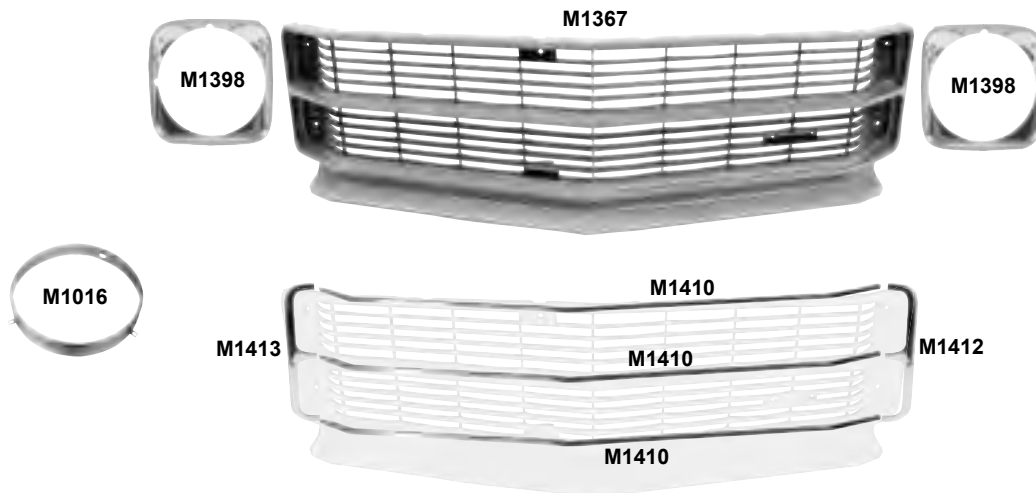

M1367	1971*	Standard Grille	MSRP $172.00 ea
M1398	1971*	Chrome Headlamp Bezels	MSRP $127.00 pr
M1410	1971*	Grille Molding Center (3 per car)	MSRP $25.00 ea
M1412	1971*	Grille Molding, Outer RH	MSRP $29.00 ea
M1413	1971*	Grille Molding, Outer LH	MSRP $29.00 ea
M1016	1971-72*	Headlamp Retainer Ring	MSRP $9.00 ea