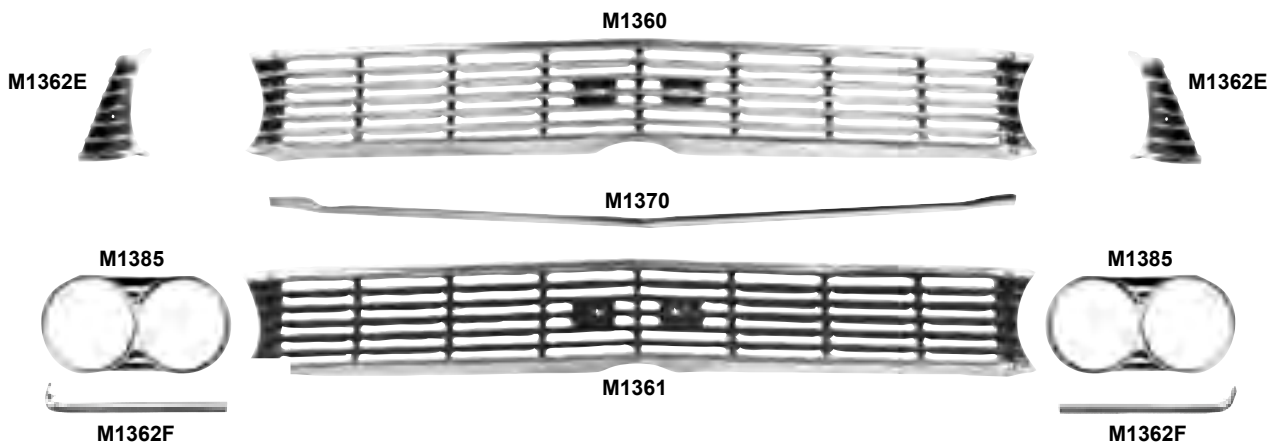

Wholesale Only. MSRP not including Taxes, Shipping and Handling. MSRP are subject to change without notice.

M1360	1966*	Standard Grille	MSRP $152.00 ea
M1361	1966*	"SS" Grille	MSRP $152.00 ea
M1362F	1966*	Lower Outer Grille Molding	MSRP $112.00 pr
M1370	1966*	Lower Center Grille Molding	MSRP $54.00 pr
M1385	1966*	Headlamp Bezels	MSRP $152.00 ea
M1362E	1966*	Outer Grille Extensions	MSRP $37.00 pr
LH30	1964-70*	Headlamp Mounting Buckets with Retaining Rings, 8 pcs.	MSRP $130.00 set
LH31	1964-70*	Headlamp Retaining Rings, 4 pcs.	MSRP $24.00 set