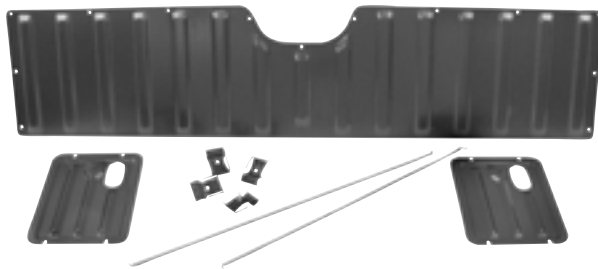

Tail Gates

1428	1968	Complete Tail Gate W/O Backup Light holes	MSRP \$305.00 ea
1429	1969-72	Complete Tail Gate With Backup Light holes	MSRP \$305.00 ea

Tail Gate Skins

1490	1964-66	Tail Gate Outer Skin With Holes	MSRP \$190.00 ea
1490A	1967	Tail Gate Outer Skin Without Hole	MSRP \$190.00 ea
1490B	1968	Tail Gate Outer Skin Without Backup Light	MSRP \$190.00 ea
1490C	1969-72	Tail Gate Outer Skin With Back Up Light	MSRP \$190.00 ea

Gate Inner Panels

1429B	1968-72	Tail Gate Inner Panel Set, 9 pieces	MSRP \$125.00 set
-------	---------	-------------------------------------	--------------------------

Wholesale Only. MSRP not including Taxes, Shipping and Handling. MSRP are subject to change without notice