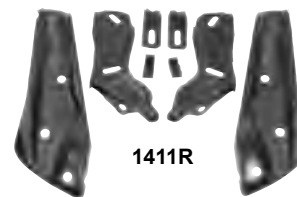

1411I	1968*	Front Bumper Brackets, 4 pc set	MSRP $154.00 set
1410	1968-72	Rear Bumper Brackets, 7 pc set	MSRP $154.00 set
1411J	1969*	Front Bumper Brackets, 4 pc set	MSRP $154.00 set
1411K	1970*	Front Bumper Brackets, 4 pc set	MSRP $154.00 set
1411R	1971-72*	Front Bumper Brackets, 8 pc set	MSRP $154.00 set