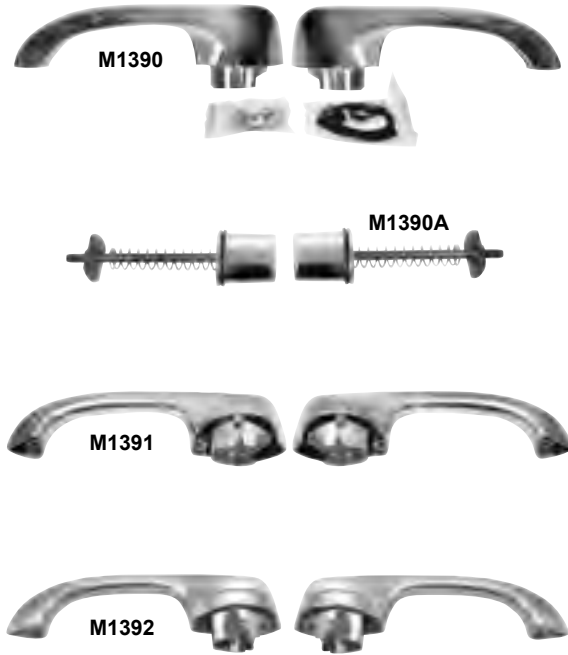

M1390	1964-67*	Door Handles w/o Button Kit	MSRP $42.00 pr
M1390A	1964-72*	Push Button Kit	MSRP $10.00 pr
M1391	1968-69*	Door Handles w/o Button Kit ('68-'72 El Camino)	MSRP $49.00 pr
M1392	1970-72	Door Handles w/o Button Kit	MSRP $49.00 pr