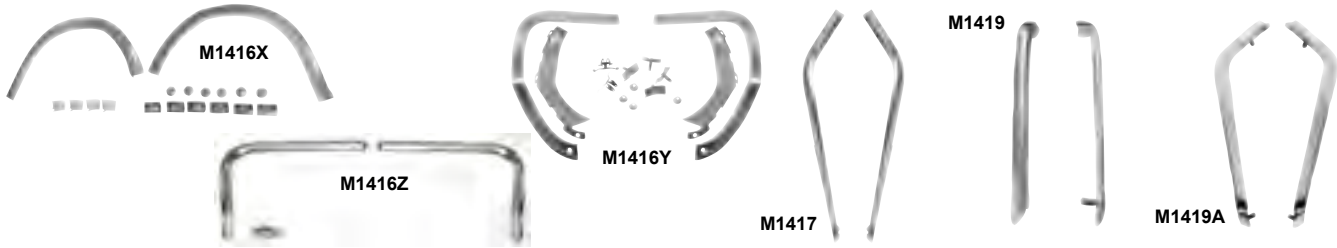

Eyebrow Molding

M1416X	1964*	Eyebrow Moldings	MSRP $75.00 pr
M1416Y	1965*	Eyebrow Moldings (4 pc set)	MSRP $75.00 set
M1416Z	1966*	Eyebrow Moldings	MSRP $75.00 pr
M1417	1968*	Eyebrow Moldings	MSRP $80.00 pr
M1419	1969*	Eyebrow Moldings (300DLX/SS 396)	MSRP $67.00 pr
M1419A	1969*	Eyebrow Moldings, Long	MSRP $129.00 pr