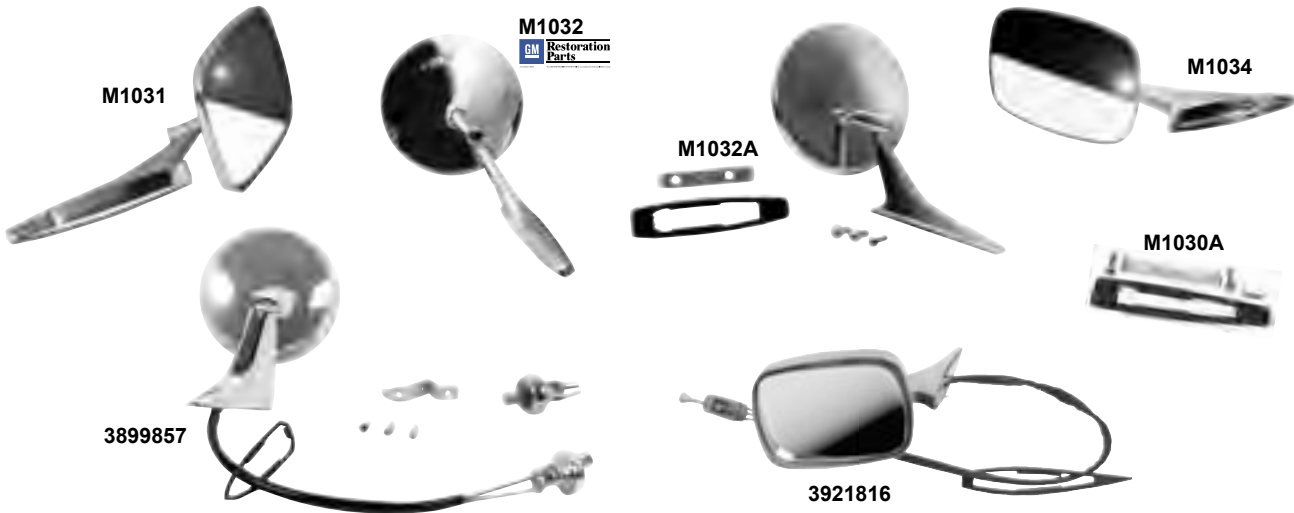

Exterior Mirrors

M1035	1964-65*	Round Head with "Bowtie"	MSRP $30.00 ea
M1032	1966-68*	Round Head with "Bowtie"	MSRP $30.00 ea
M1032A	1966-68*	Round Head without "Bowtie"	MSRP $30.00 ea
3899857	1967	Remote Mirror	MSRP $150.00 ea
3921816	1968*	Remote Mirror, LH	MSRP $150.00 ea
M1030A	1968-69*	Mirror Mounting Kit	MSRP $5.00 ea
M1030	1968-69*	Standard Rectangular Head, RH	MSRP $30.00 ea
M1031	1968-69*	Standard Rectangular Head, LH	MSRP $30.00 ea
M1034	1970-72*	Standard Rectangular Head, (Also fits Monte Carlo®)	MSRP $39.00 ea

Wholesale Only. MSRP not including Taxes, Shipping and Handling. MSRP are subject to change without notice