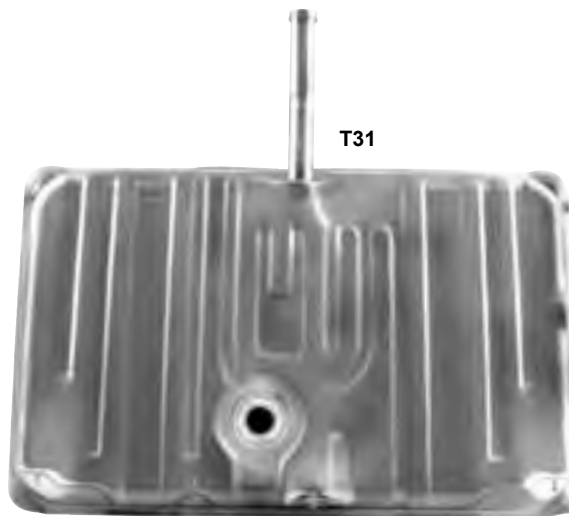

T31

T25	1964-67	Galvanized Gas Tank	MSRP $165.00 ea
T26	1968-69	Galvanized Gas Tank w/o EEC, (Also fits 1970-72 Monte Carlo®)	MSRP $165.00 ea
T30	1970	Galvanized Gas Tank w/o EEC	MSRP $165.00 ea
T31	1970-72	Galvanized Gas Tank with EEC 3 vent	MSRP $165.00 ea

Wholesale Only. MSRP not including Taxes, Shipping and Handling. MSRP are subject to change without notice