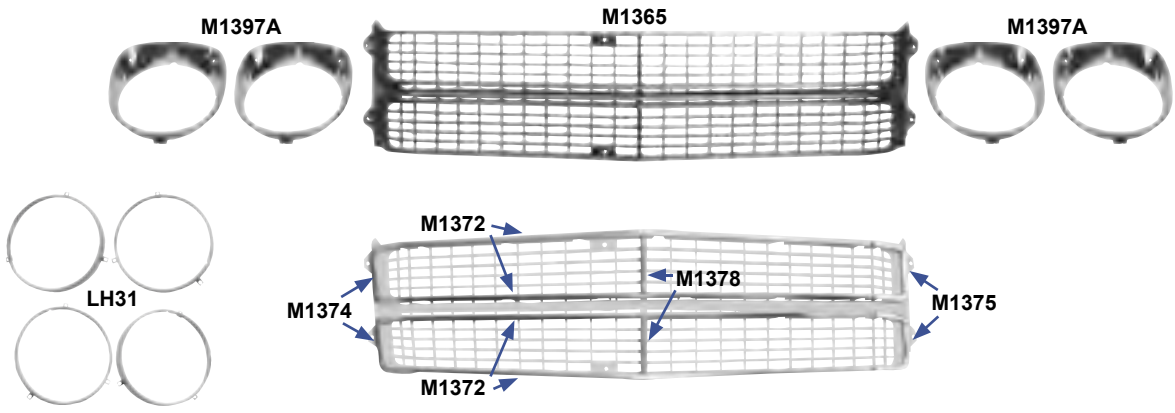

Wholesale Only. MSRP not including Taxes, Shipping and Handling. MSRP are subject to change without notice.

Grilles & Components, continued

M1365	1970*	Standard Grille	MSRP $157.00 ea
M1397A	1970*	Headlamp Bezels, 4 pcs.	MSRP $170.00 set
M1372	1970*	Grille Molding, Inner (4 per car)	MSRP $12.00 ea
M1374	1970*	Grille Molding, Outer RH (2 per side)	MSRP $9.00 ea
M1375	1970*	Grille Molding, Outer LH (2 per side)	MSRP $9.00 ea
M1378	1970*	Grille Molding, Verticle (2 per car)	MSRP $4.00 ea
M1372A	1970*	Grille Molding Kit for "SS" Grille, 10 pcs.	MSRP $75.00 set
LH30	1964-70*	Headlamp Mounting Buckets with Retaining Rings, 8 pcs.	MSRP $130.00 set
LH31	1964-70*	Headlamp Retaining Rings, 4 pcs.	MSRP $24.00 set