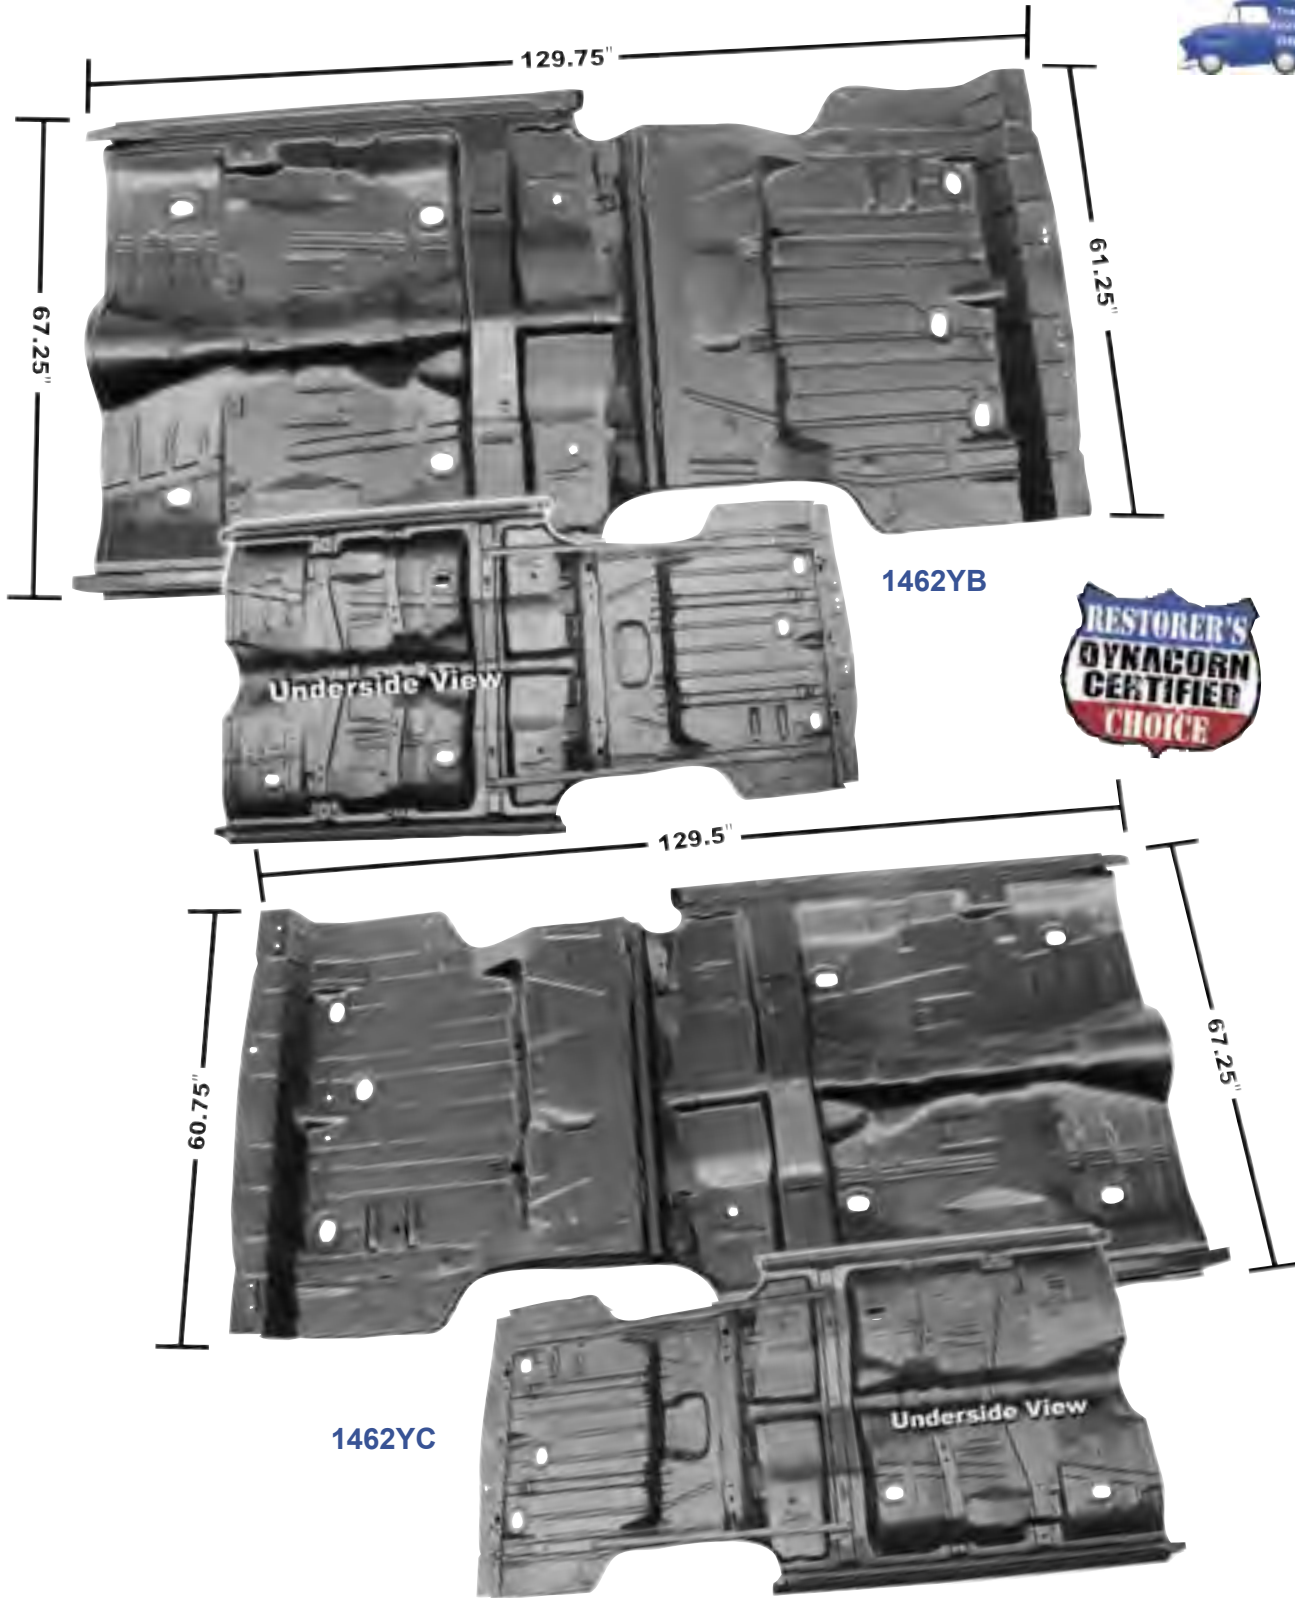

***Does Not Qualify For Free Freight Program
** non stock item-special order only *****

1462YB	New	1968	Complete Floor Pan W/Trunk Floor, R. Seat Pan, Braces & Rockers	MSRP \$4220.00 ea
1462YC	New	1969	Complete Floor Pan W/Trunk Floor, R. Seat Pan, Braces & Rockers	MSRP \$4220.00 ea