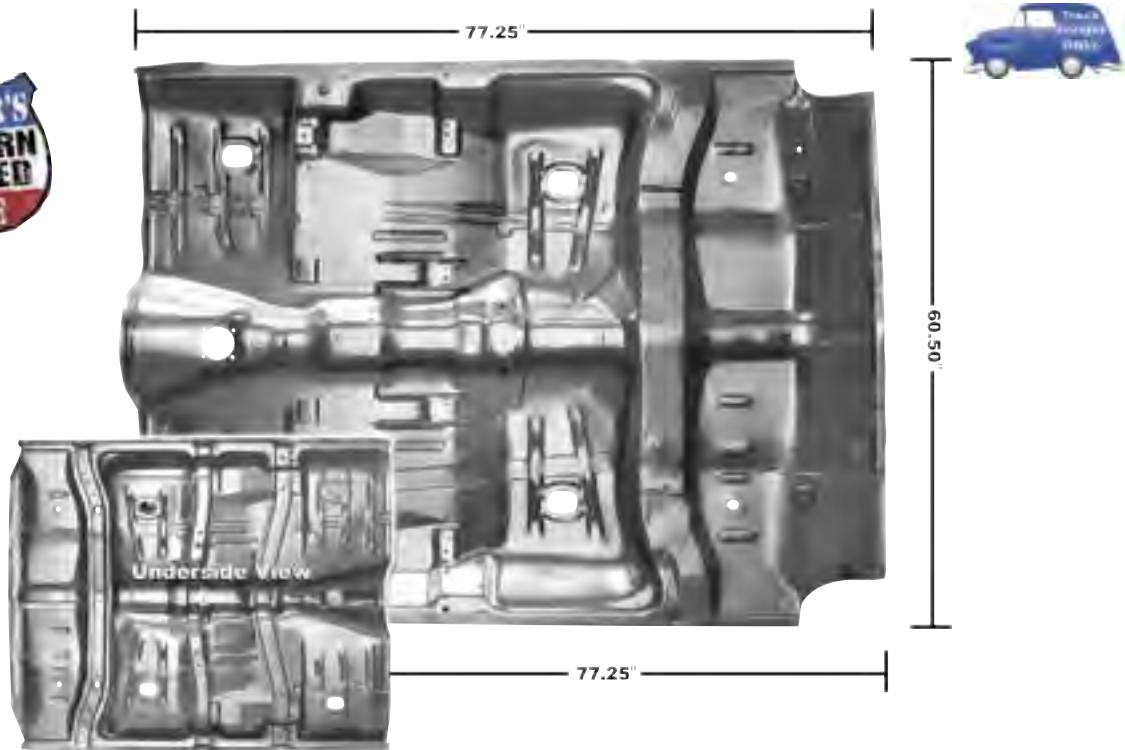

1462WA	1964-67	"A" Body Complete Floor Pan	Includes Front, Center & Rear Under Floor Pan Supports, Rear Seat Floor Pan.	MSRP $1200.0 ea

Wholesale Only. MSRP not including Taxes, Shipping and Handling. MSRP are subject to change without notice