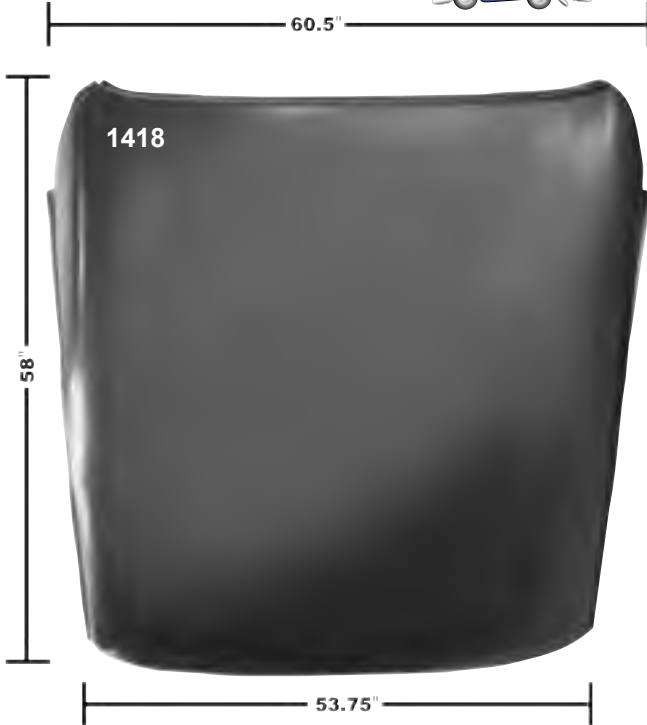

1003 1967-72 Convertible Top Hook & Knuckle Latches

MSRP \$45.00 pr

1000B 1968-72 Convertible Top Pivot Bolt Set, 16 pcs.

MSRP \$59.00 set

Roof Panel & Braces

1418U	New	1964-65	Roof Inner Brace Kit	MSRP \$285.00 set
1418		1968-72	Roof Panel, Also fits 1968-72 GTO® & Cutlass™ (Excluding Supreme)	MSRP \$497.00 ea
1418M	New	1968-72	Roof Brace Clip, Plastic	<i>Coming Soon!</i>
1418P	New	1968-72	Roof Inner Brace Kit	MSRP \$285.00 set
1418AA	New	1970-72	Windshield Frame Bridge, Convertible	MSRP \$174.00 ea
1418A	New	1970-72	Roof Panel Braces, 7 pcs.	MSRP \$229.00 set