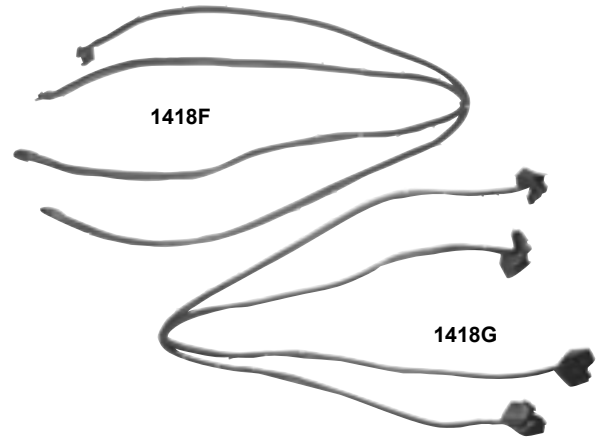

dii Exclusive

Rear Arm Rest Bases

M1040L	1966-67	Rear Arm Rests	MSRP \$152.00 pr
M1040J	1968-69	Rear Arm Rests (no trim), with Ash Tray & Pad	MSRP \$152.00 pr
M1040K	1968-69	Rear Arm Rests with Chrome Trim, Ash Tray & Pad	MSRP \$167.00 pr