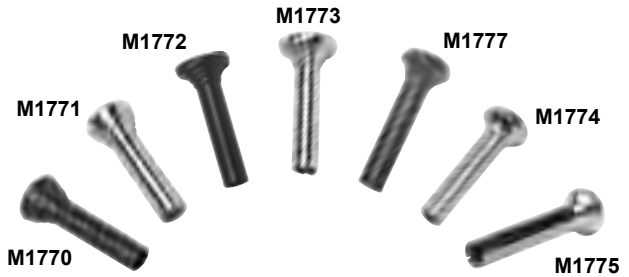

M1770	1964-66*	Door Lock Knobs, Black
M1771	1964-66*	Door Lock Knobs, Chrome

MSRP $5.00 pr

M1772	1967*	Door Lock Knobs, Black
M1773	1967*	Door Lock Knobs, Chrome

MSRP $5.00 pr

M1777	1968*	Door Lock Knobs, Black
M1774	1969-70*	Door Lock Knobs, Chrome

MSRP $5.00 pr

M1775	1971-72*	Door Lock Knobs, Chrome

MSRP $5.00 pr

Door Lock Knobs