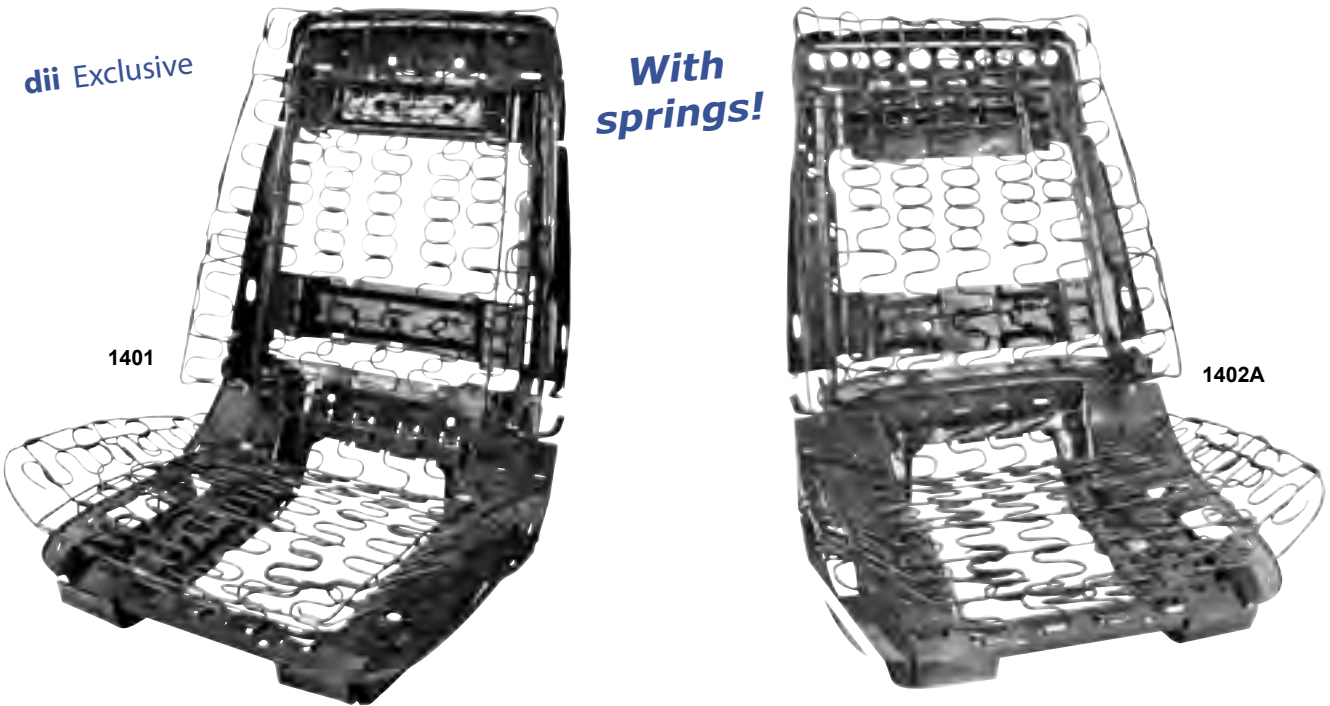

Seat Assemblies

1401	1966-68*	Seat Assembly RH	MSRP $509.00 ea
1402	1966-68*	Seat Assembly LH	MSRP $509.00 ea
1402A	1969-72*	Seat Assy RH/LH (Also fits 1970-72 Monte Carlo®)	MSRP $509.00 ea

Wholesale Only. MSRP not including Taxes, Shipping and Handling. MSRP are subject to change without notice