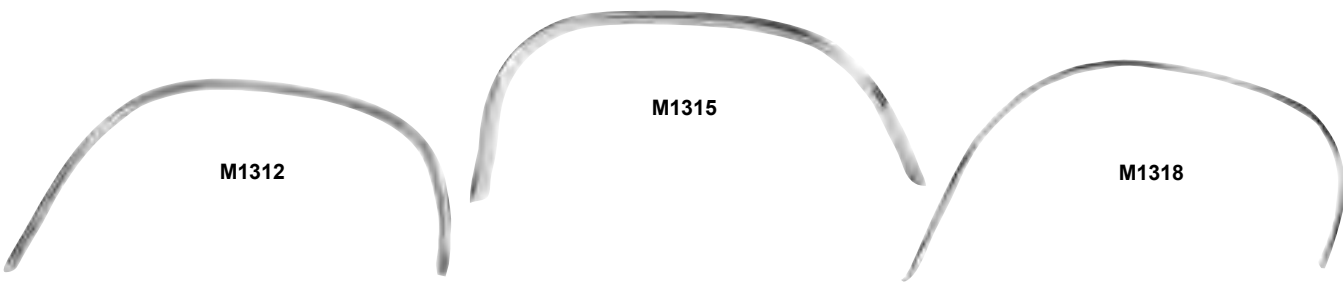

M1312	1966*	Wheel Opening Molding, Front RH	MSRP $34.00 ea
M1313	1966*	Wheel Opening Molding, Front LH	MSRP $34.00 ea
M1314	1966	Wheel Opening Molding, Rear RH	MSRP $34.00 ea
M1315	1966	Wheel Opening Molding, Rear LH	MSRP $34.00 ea
M1318	1967*	Wheel Opening Molding, Front RH	MSRP $34.00 ea
M1319	1967*	Wheel Opening Molding, Front LH	MSRP $34.00 ea
M1320	1967	Wheel Opening Molding, Rear RH	MSRP $34.00 ea
M1321	1967	Wheel Opening Molding, Rear LH	MSRP $34.00 ea