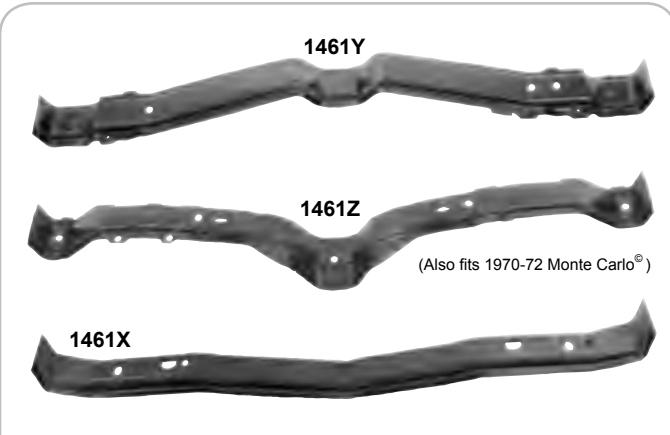

Floor Pan Supports / Crossmember

1461Y	1964-69*	Under Floor Pan Support - Front
1461Z	1964-69*	Under Floor Pan Support - Center (Also fits 1970-72 Monte Carlo®)
1461X	1968-72	Under Floor Pan Support - Rear

MSRP $114.00 ea