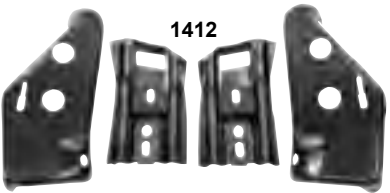

Wholesale Only. MSRP not including Taxes, Shipping and Handling. MSRP are subject to change without notice

1411J 1969* Front Bumper Brackets, 4 pcs.
1411Z 1969 Rear Bumper Brackets, 3 pcs

MSRP $154.00 set

1411K 1970* Front Bumper Brackets, 4 pcs

MSRP $154.00 set

1413 1970 Front Bumper Brackets, 4 pcs, Monte Carlo®

MSRP $154.00 set

1412 1970 Rear Bumper Brackets, 4 pcs

MSRP $154.00 set

1411R 1971-72* Front Bumper Bracket, 8 pcs

1411E 1971-72 Rear Bumper Brackets, 4 pcs

MSRP $154.00 set

Bumper Brackets, continued

1491A 1966* Bumper Filler

MSRP $85.00 ea

1491 1967* Bumper Filler

MSRP $85.00 ea

1492 1968* Bumper Filler

MSRP $85.00 ea

1492A 1969* Bumper Filler

MSRP $85.00 ea

1493 1970* Bumper Filler

MSRP $95.00 ea

1468H 1968-69* Header Panel

MSRP $162.00 ea

Bumper Fillers

Header Panel