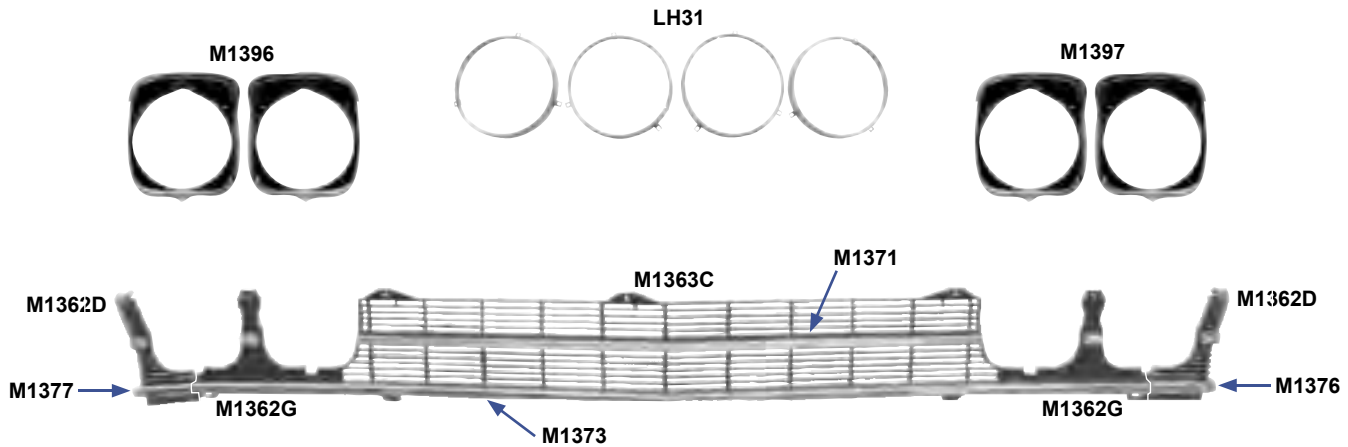

M1363C	1969*	Standard Grille, with molding holes	MSRP $157.00 ea
M1363A	1969*	Standard Grille, without molding holes	MSRP $157.00 ea
M1396	1969*	Inner & Outer Headlamp Bezels, RH	MSRP $94.00 set
M1397	1969*	Inner & Outer Headlamp Bezels, LH	MSRP $94.00 set
M1362D	1969*	Outer Grille Extensions	MSRP $27.00 pr
M1371	1969*	Grille Molding, Center	MSRP $52.00 ea
M1373	1969*	Grille Molding, Lower	MSRP $30.00 ea
M1376	1969*	Grille Molding, Lower RH	MSRP $24.00 ea
M1377	1969*	Grille Molding, Lower LH	MSRP $24.00 ea
M1362G	1969*	Grille Molding, Outer (Between Headlamps)	MSRP $17.00 ea
LH30	1964-70*	Headlamp Mounting Buckets with Retaining Rings, 8 pcs.	MSRP $130.00 set
LH31	1964-70*	Headlamp Retaining Rings, 4 pcs.	MSRP $24.00 set

Wholesale Only. MSRP not including Taxes, Shipping and Handling. MSRP are subject to change without notice