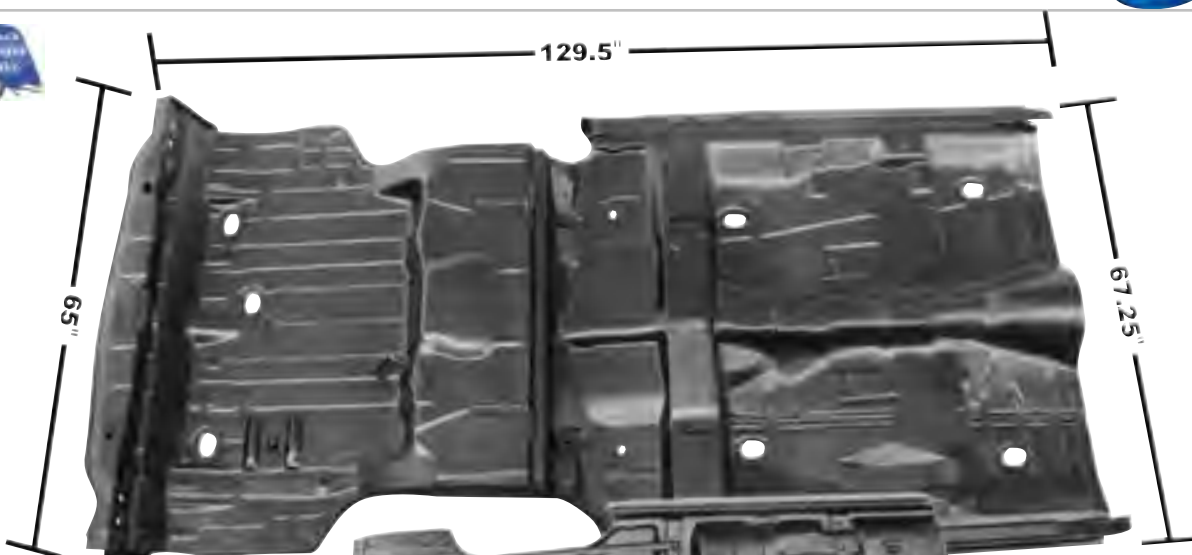

Wholesale Only. MSRP not including Taxes, Shipping and Handling. MSRP are subject to change without notice

1462YD