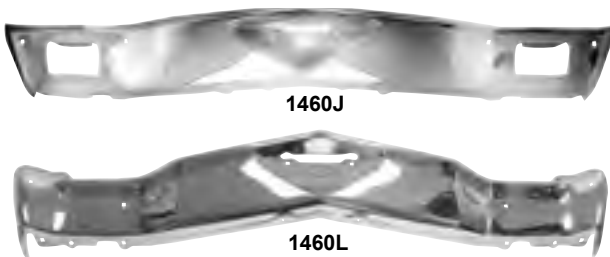

1460J	1970	Front Bumper		MSRP $267.00 ea
1460K	1970	Rear Bumper		MSRP $267.00 ea
1460L	1971-72*	Front Bumper		MSRP $267.00 ea
1460M	1971-72	Rear Bumper		MSRP $267.00 ea