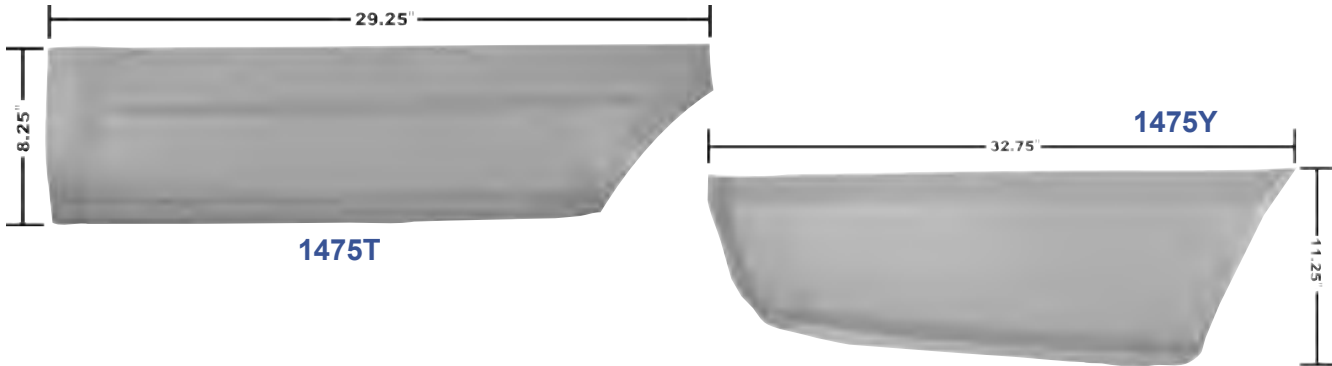

Quarter Patch Panels

1475T

1475Y

1475T	1964-65	Quarter Patch Panel, Lower RH	MSRP $65.00 ea
1475U	1964-65	Quarter Patch Panel, Lower LH	MSRP $65.00 ea
1475Y	1966-67	Quarter Patch Panel, Lower RH	MSRP $65.00 ea
1475Z	1966-67	Quarter Patch Panel, Lower LH	MSRP $65.00 ea