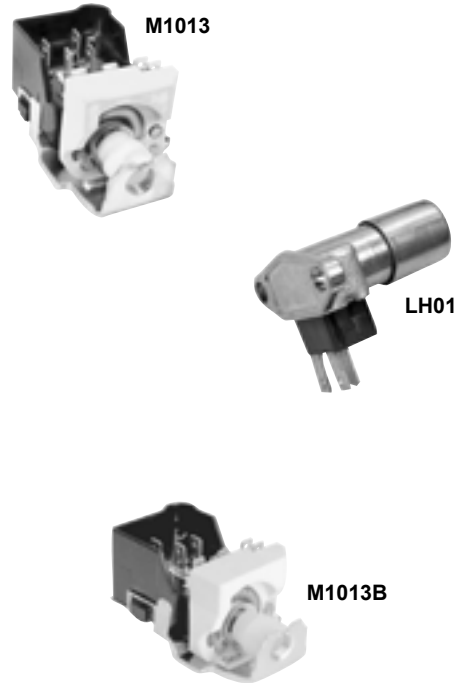

M1013	1964-72*	Headlamp Switch	MSRP $14.00 ea
LH01	1964-72*	Headlamp Dimmer Switch	MSRP $7.00 ea
M1013B	1970	Headlamp Switch	MSRP $17.00 ea