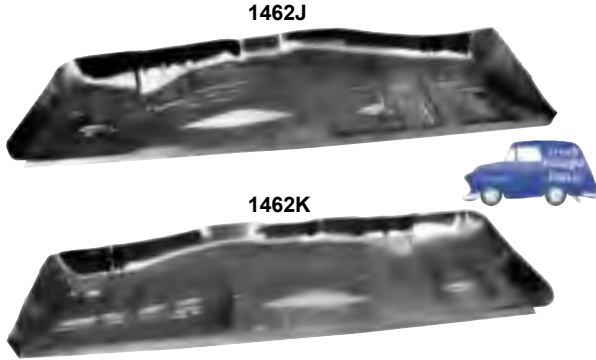

1462J	1964-67*	Full Floor Pan RH
1462K	1964-67*	Full Floor Pan LH
MSRP $94.00 ea