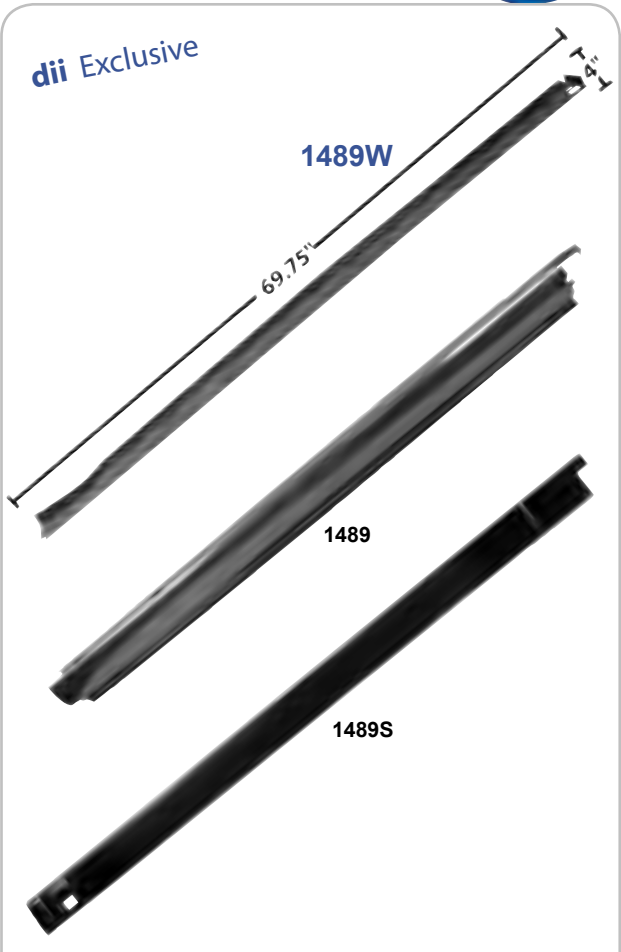

Rocker Panels

1489W	New	1964-67	Inner Rocker Panel RH
1489X	New	1964-67	Inner Rocker Panel LH

MSRP $65.00 ea

1489	1968-72	Rocker Panel RH, 2 door
1489A	1968-72	Rocker Panel LH, 2 door

MSRP $112.00 ea

1489S	1968-72	Inner Rocker Panel RH, 2 door
1489T	1968-72	Inner Rocker Panel LH, 2 door

MSRP $65.00 ea