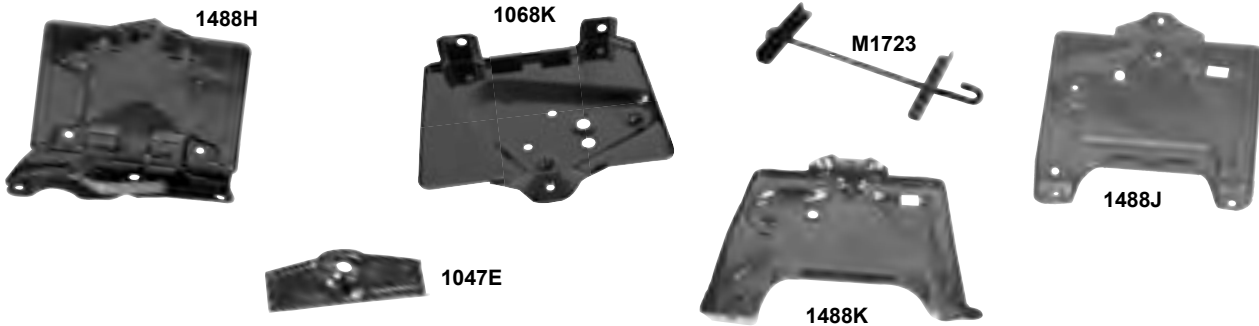

Battery Trays & Clamps

1488H	1964-65*	Battery Tray	MSRP $25.00 ea
M1723	1964-65*	Battery Tray Clamp	MSRP $12.00 ea
1068K	1966*	Battery Tray	MSRP $20.00 ea
1488J	1967*	Battery Tray	MSRP $20.00 ea
1047E	1966-72*	Battery Tray Clamp	MSRP $5.00 ea
1488K	1968-72*	Battery Tray, (Also fits Monte Carlo®)	MSRP $15.00 ea

Wholesale Only. MSRP not including Taxes, Shipping and Handling. MSRP are subject to change without notice