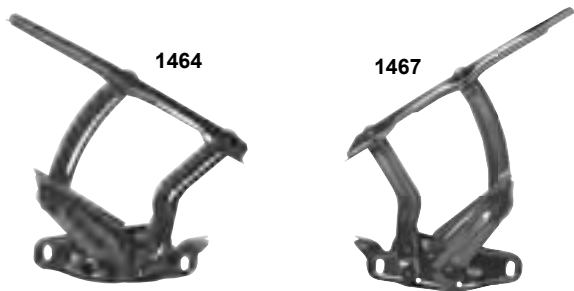

1464	1969*	Hood Hinges RH
1465	1969*	Hood Hinges LH
MSRP $55.00 ea		

1466	1970-72*	Hood Hinges RH
1467	1970-72*	Hood Hinges LH
MSRP $55.00 ea