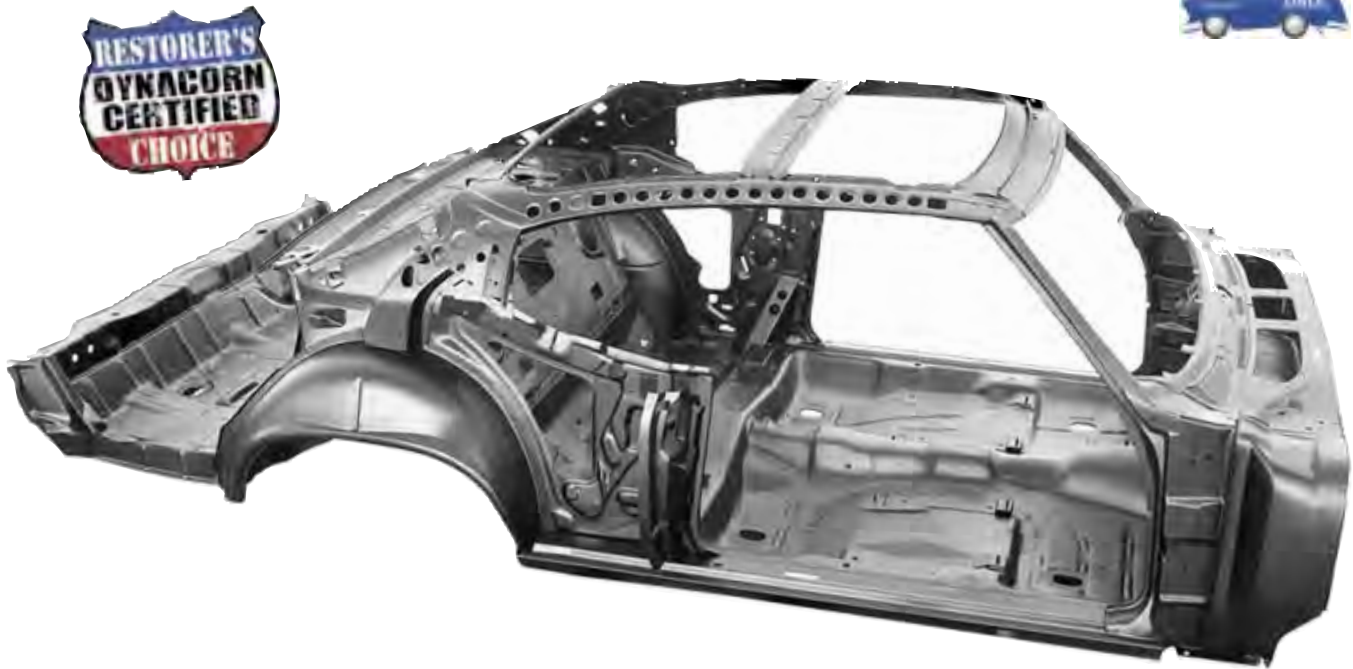

"A" Body Skeleton

1416A/B	New	1970	"A" Body Skeleton	CALL FOR PRICE

Wholesale Only. MSRP not including Taxes, Shipping and Handling. MSRP are subject to change without notice