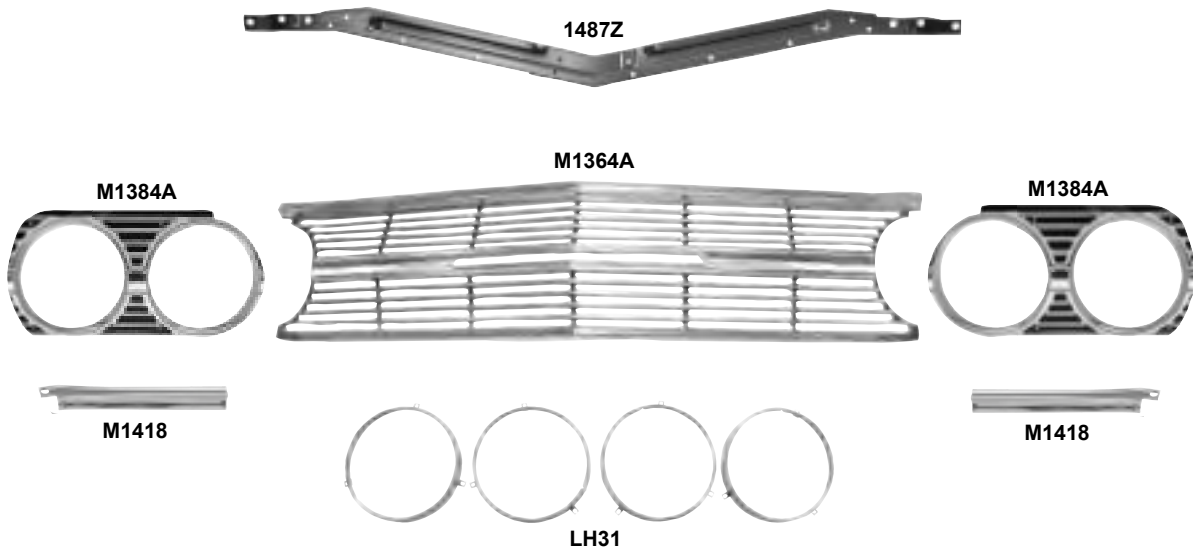

M1364A	1965*	Standard Grille	MSRP $220.00 ea
1487Z	1965*	Upper Grille Plate	MSRP $85.00 ea
M1384A	1965*	Headlamp Bezels	MSRP $152.00 pr
M1418	1965*	Under Headlamp Molding	MSRP $35.00 pr
LH30	1964-70*	Headlamp Mounting Buckets with Retaining Rings, 8 pcs.	MSRP $130.00 set
LH31	1964-70*	Headlamp Retaining Rings, 4 pcs.	MSRP $24.00 set