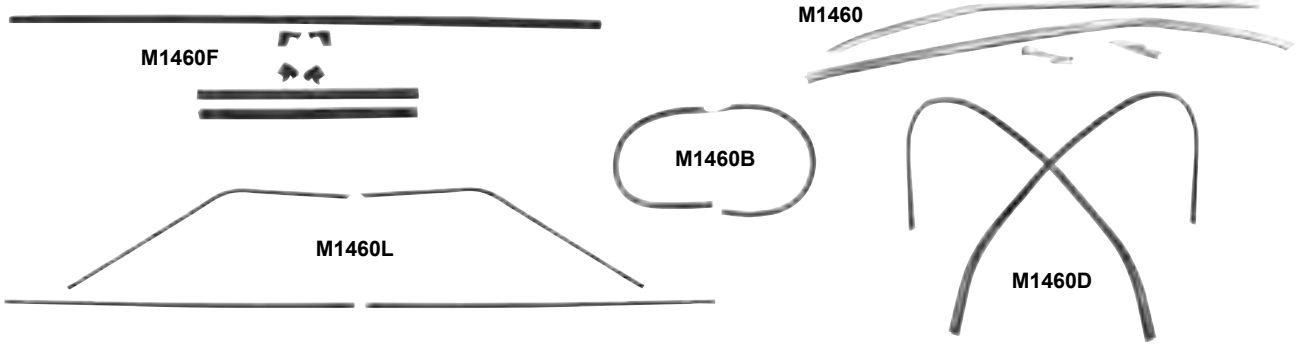

Headliner Molding

M1460F	1964-65	Rear Headliner Mldgs, Hard Top, 7 pcs.	MSRP $72.00 set
M1460H	1964-65	Rear Headliner Mldgs, Sedan, 3 pcs.	MSRP $87.00 set
M1460E	1964-67*	Front Headliner Mldg, Hard Top	MSRP $14.00 ea
M1460L	1964-65	Side Headliner Mldgs, Wagon, 4 pcs.	MSRP $87.00 set
M1460	1966-67	Interior Headliner Moldings, 4 Pcs.	MSRP $184.00 set
M1460G	1966-67*	Rear Headliner Mldg, Hard Top, 3 pcs.	MSRP $72.00 set
M1460J	1966-67	Rear Headliner Mldgs, Sedan, 3 pcs.	MSRP $87.00 set
M1460A	1968-72*	Front Headliner Molding	MSRP $67.00 ea
M1460B	1968-72*	Rear Headliner Molding	MSRP $52.00 ea
M1460C	1968-72	Rear Headliner Corner Moldings	MSRP $24.00 pr
M1460D	1970-72	Side Headliner Corner Moldings	MSRP $85.00 pr