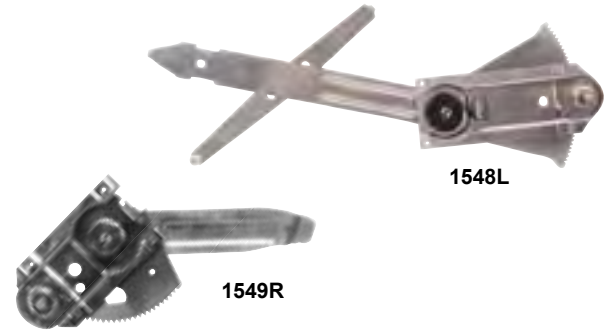

1547R	1966-67*	Manual Regulator RH
1547L	1966-67*	Manual Regulator LH
1548R	1968*	Manual Regulator RH
1548L	1968*	Manual Regulator LH

MSRP $107.00 ea

1549R	1968	Manual 1/4 Regulator RH
1549L	1968	Manual 1/4 Regulator LH

MSRP $82.00 ea