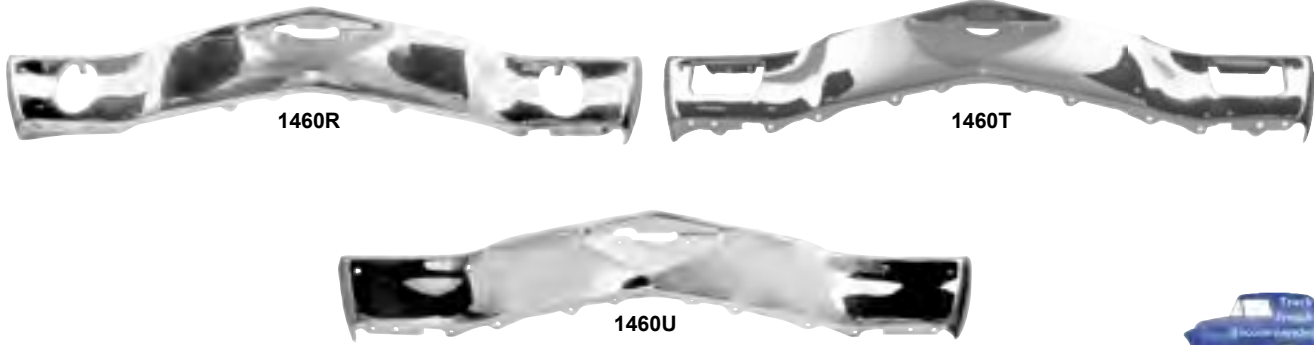

Bumpers, continued

1460R	1970	Front Bumper, Monte Carlo®	MSRP $285.00 ea
1460T	1971	Front Bumper, Monte Carlo®	MSRP $285.00 ea
1460U	1972	Front Bumper, Monte Carlo®	MSRP $285.00 ea