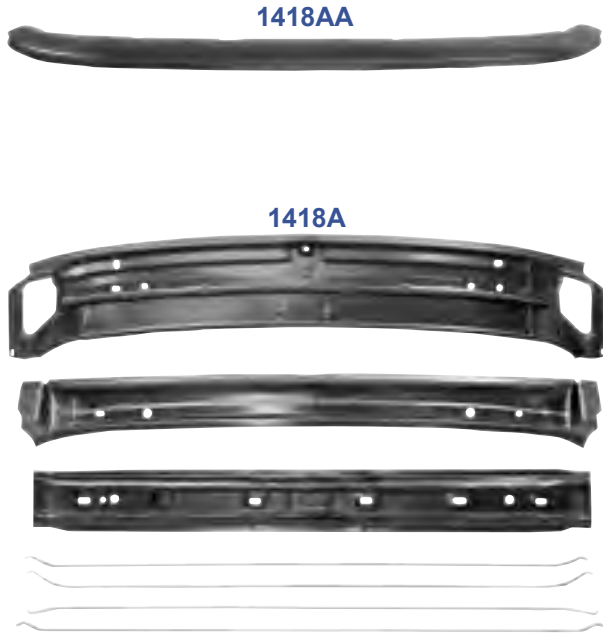

1003 1967-72 Convertible Top Hook & Knuckle Latches

MSRP \$45.00 pr

1000B 1968-72 Convertible Top Pivot Bolt Set, 16 pcs.

MSRP \$59.00 set

Roof Panel & Braces

1418U	New	1964-65	Roof Inner Brace Kit	MSRP \$285.00 set
1418		1968-72	Roof Panel, Also fits 1968-72 GTO® & Cutlass™ (Excluding Supreme)	MSRP \$497.00 ea
1418M	New	1968-72	Roof Brace Clip, Plastic	<i>Coming Soon!</i>
1418P	New	1968-72	Roof Inner Brace Kit	MSRP \$285.00 set
1418AA	New	1970-72	Windshield Frame Bridge, Convertible	MSRP \$174.00 ea
1418A	New	1970-72	Roof Panel Braces, 7 pcs.	MSRP \$229.00 set