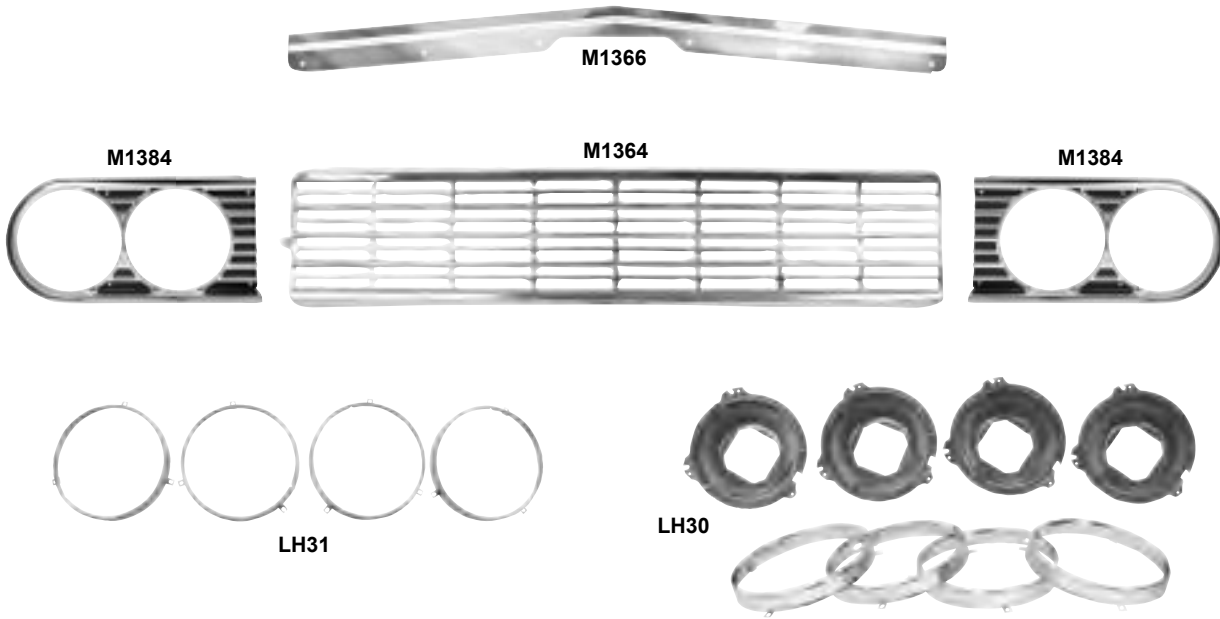

M1364	1964*	Standard Grille	MSRP $190.00 ea
M1366	1964*	Grille Molding Upper	MSRP $67.00 ea
M1384	1964*	Headlamp Bezels	MSRP $152.00 pr
LH30	1964-70*	Headlamp Mounting Buckets with Retaining Rings, 8 pcs.	MSRP $130.00 set
LH31	1964-70*	Headlamp Retaining Rings, 4 pcs.	MSRP $24.00 set