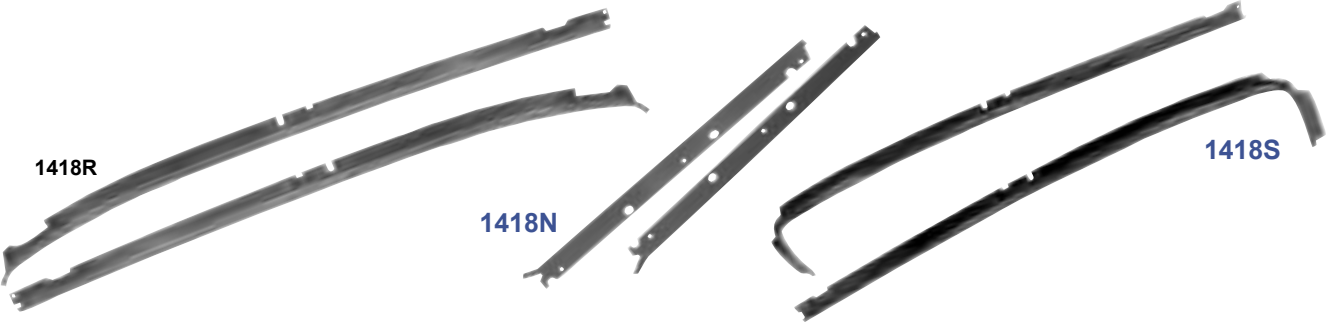

Washer Btl. Brkt.

Drip Rails

1418R	1968-69	Drip Rails	MSRP $152.00 pr
1418N	New 1968-72	Drip Rail Pillar Sports	MSRP $62.00 pr
1418S	1970-72	Drip Rails	MSRP $152.00 pr