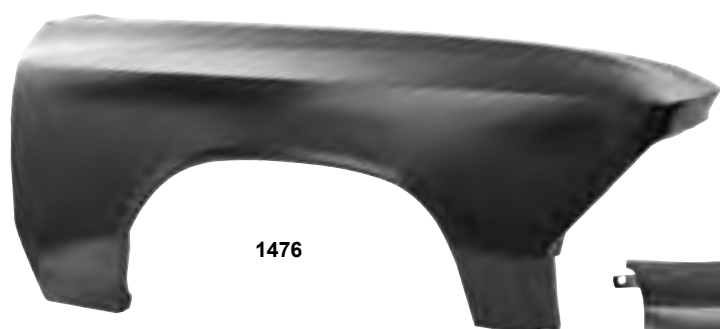

Front Fenders

1476

1475W	1965*	Front Fender RH	MSRP $535.00 ea
1475X	1965*	Front Fender LH	MSRP $535.00 ea
1476	1966*	Front Fender RH	MSRP $497.00 ea
1477	1966*	Front Fender LH	MSRP $497.00 ea
1478	1967*	Front Fender RH	MSRP $497.00 ea
1479	1967*	Front Fender LH	MSRP $497.00 ea
1479A	1968*	Front Fender RH	MSRP $497.00 ea
1479B	1968*	Front Fender LH	MSRP $497.00 ea
1479C	1969*	Front Fender RH	MSRP $497.00 ea
1479D	1969*	Front Fender LH	MSRP $497.00 ea

Wholesale Only. MSRP not including Taxes, Shipping and Handling. MSRP are subject to change without notice