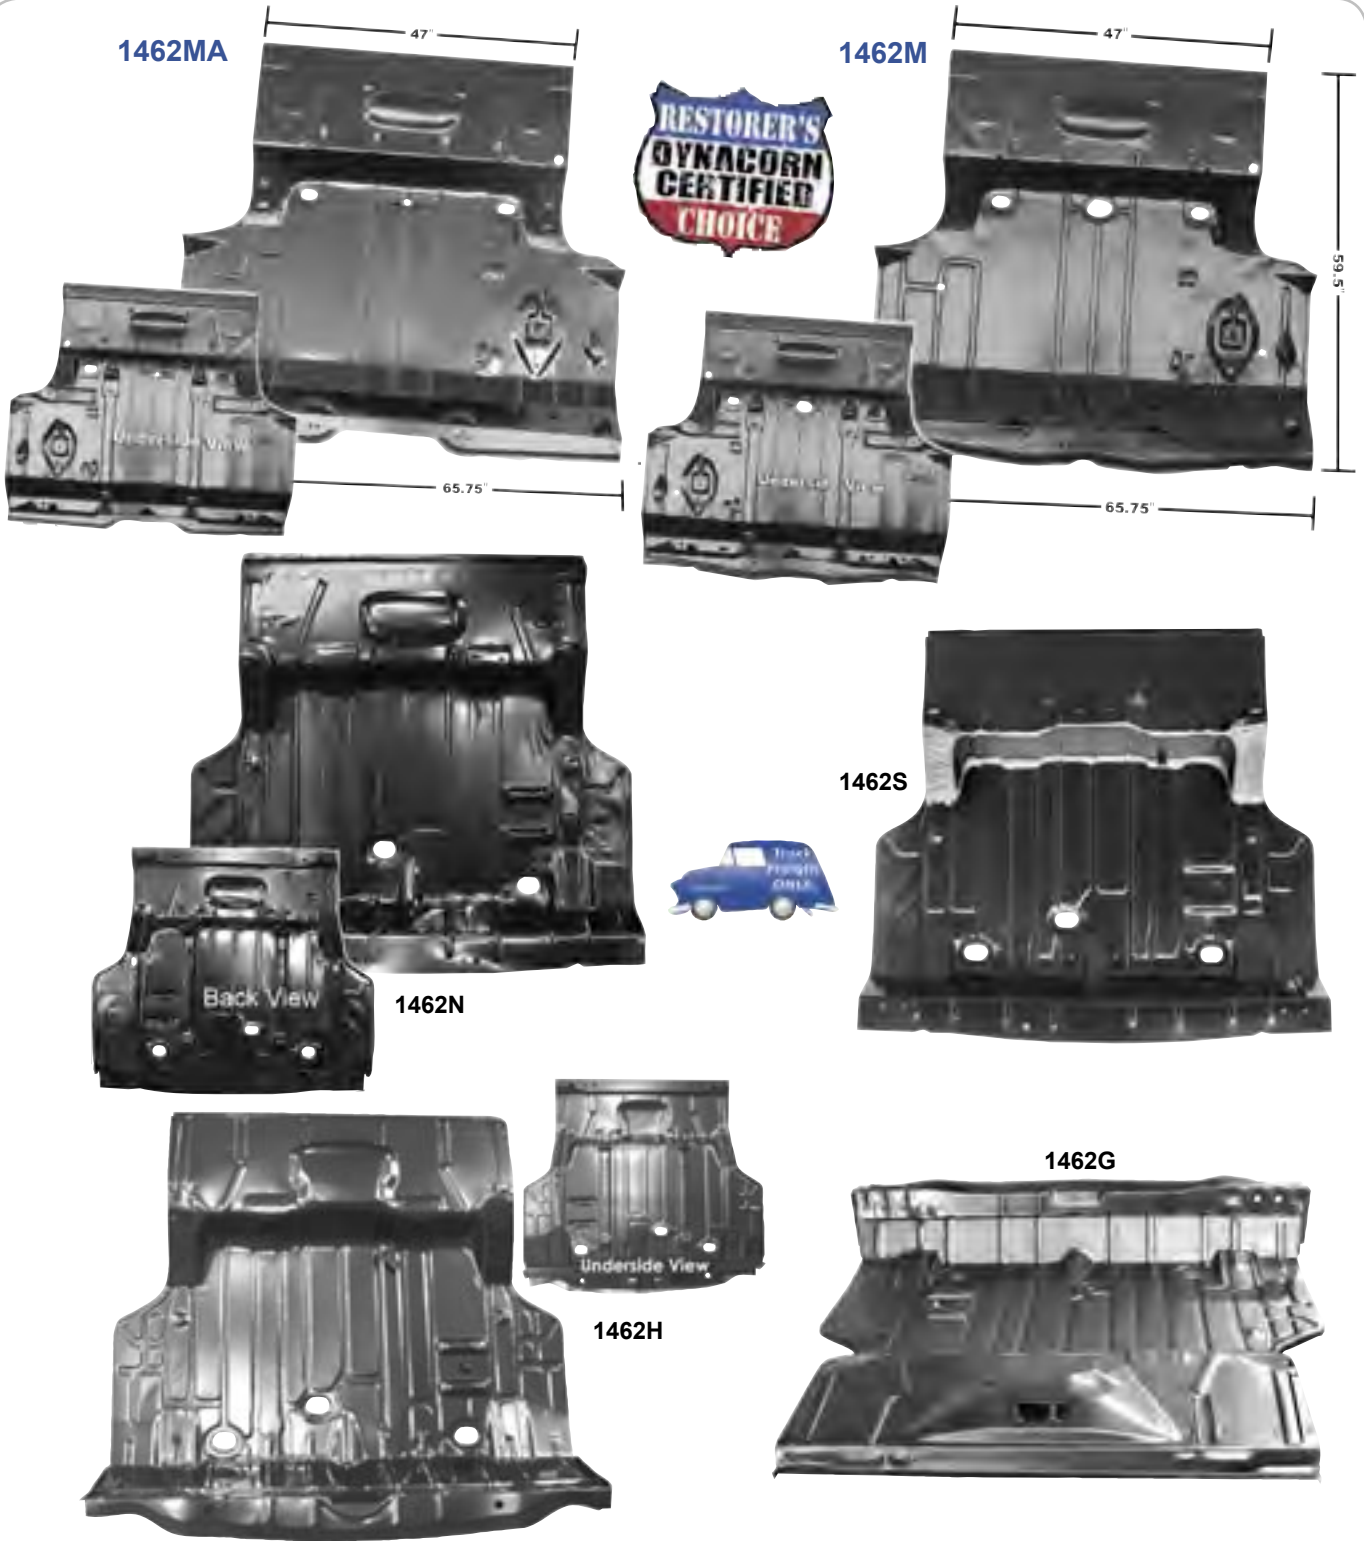

Wholesale Only. MSRP not including Taxes, Shipping and Handling. MSRP are subject to change without notice

1462MA	New	1964-65	Complete Trunk Floor	MSRP $862.00 ea
1462M	New	1966-67	Complete Trunk Floor	MSRP $862.00 ea
1462N		1968	Complete Trunk Floor	MSRP $862.00 ea
1462S		1969	Complete Trunk Floor	MSRP $862.00 ea
1462H		1970	Complete Trunk Floor	MSRP $862.00 ea
1462G		1971-72	Complete Trunk Floor	MSRP $862.00 ea