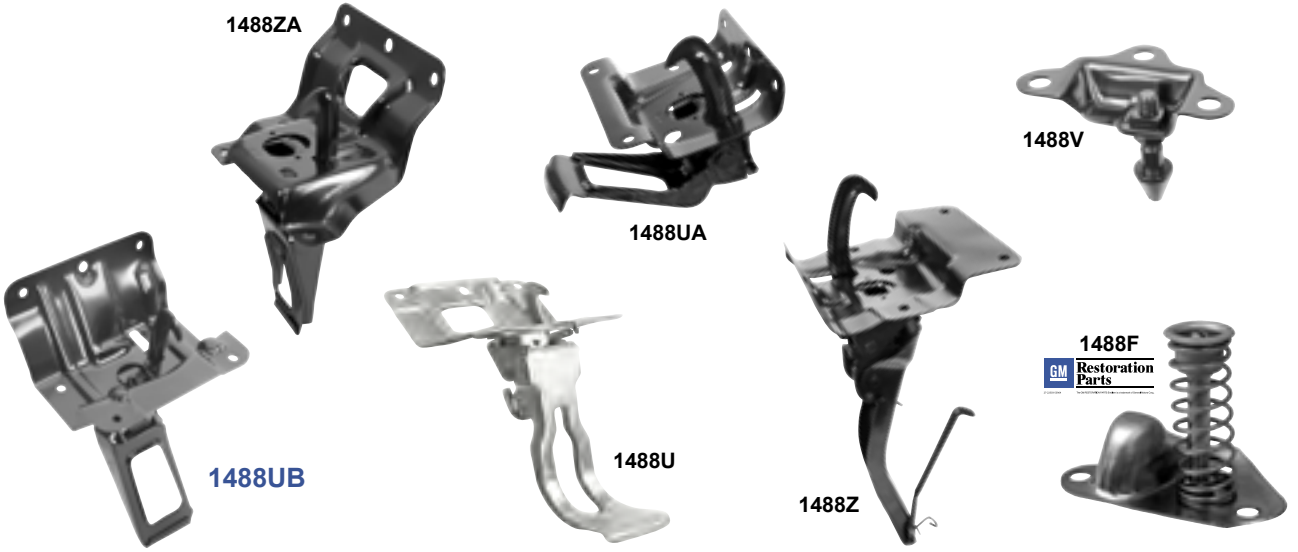

Wholesale Only. MSRP not including Taxes, Shipping and Handling. MSRP are subject to change without notice

Hood Latches, Catches & Springs

1488UB	New	1965*	Hood Latch	MSRP $125.00 ea
1488ZA		1966*	Hood Latch	MSRP $114.00 ea
1488U		1967*	Hood Latch	MSRP $114.00 ea
1488UA		1968*	Hood Latch	MSRP $114.00 ea
1488Z		1970-72*	Hood Latch	MSRP $127.00 ea
1488V		1966*	Hood Catch	MSRP $40.00 ea
1488F		1970-72*	Hood Catch and Spring	MSRP $52.00 ea