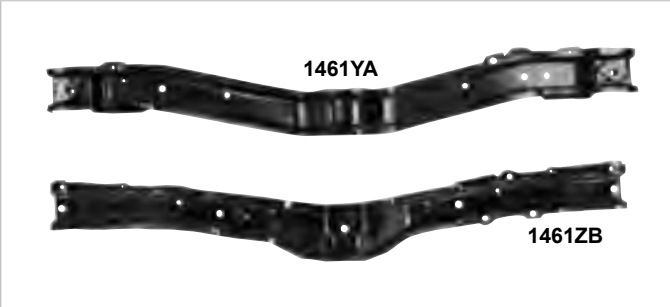

1461YA	1970-72	Under Floor Pan Support - Front
1461ZB	1970-72	Under Floor Pan Support - Center

MSRP $152.00 ea