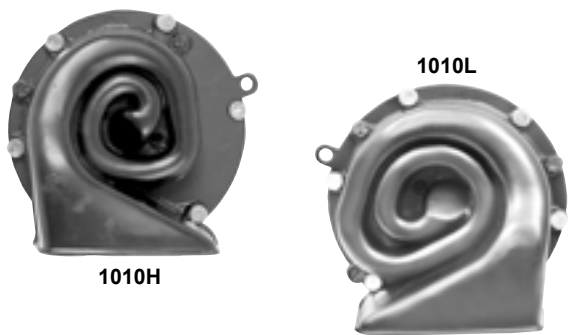

Horns

1010H	1964-72*	1892164 - High	MSRP $75.00 ea
1010L	1964-72*	1892162 - Low	

Wholesale Only. MSRP not including Taxes, Shipping and Handling. MSRP are subject to change without notice