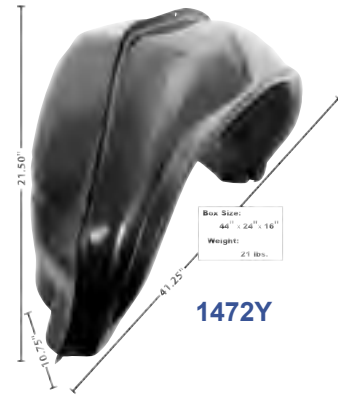

1472Y

1472F	1970-72	Rear Outer Wheel House RH	MSRP $89.00 ea
1472G	1970-72	Rear Outer Wheel House LH	MSRP $89.00 ea
1472R	New 1970-72	Complete Wheel House RH (Inner & Outer)	MSRP $357.00 ea
1472S	New 1970-72	Complete Wheel House LH (Inner & Outer)	MSRP $357.00 ea
1472Y	New 1970-72	Complete Wheel House RH (Inner & Outer) For Convertible	MSRP $400.00 ea
1472Z	New 1970-72	Complete Wheel House LH (Inner & Outer) For Convertible	MSRP $400.00 ea

Deck Filler Panels

1489L	1964-65	Rear Filler Panel	MSRP $100.00 ea
1489B	1966-67	Rear Filler Panel	MSRP $75.00 ea
1489C	1968-72	Rear Filler Panel (Also 1970-72 Monte Carlo®)	MSRP $64.00 ea
1489M	1970-72	Rear Filler Panel, Convertible	MSRP $89.00 ea

Rear Valance Panel

1424 1970 Rear Valance Panel
MSRP $84.00 ea

1424A 1971-72 Rear Valance Panel
MSRP $82.00 ea