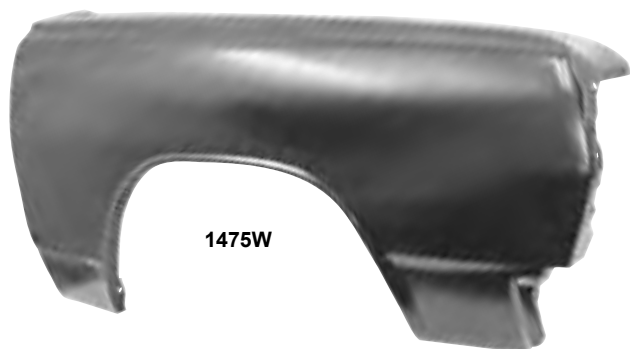

Front Fenders

1475W