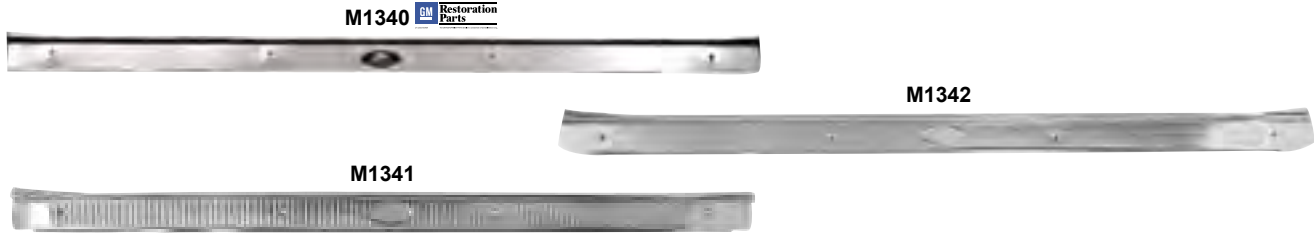

Door Scuff Plates

M1340	1964-67*	Scuff Plate, RH/LH w/o Rib	MSRP $27.00 ea
M1341	1964-67*	Scuff Plate, RH/LH with Rib	MSRP $27.00 ea
M1342	1968-72*	Scuff Plate, RH	MSRP $27.00 ea
M1343	1968-72*	Scuff Plate, LH	MSRP $27.00 ea
M1342A	New 1968-72*	Scuff Plates, Stainless, Pair	Coming Soon!