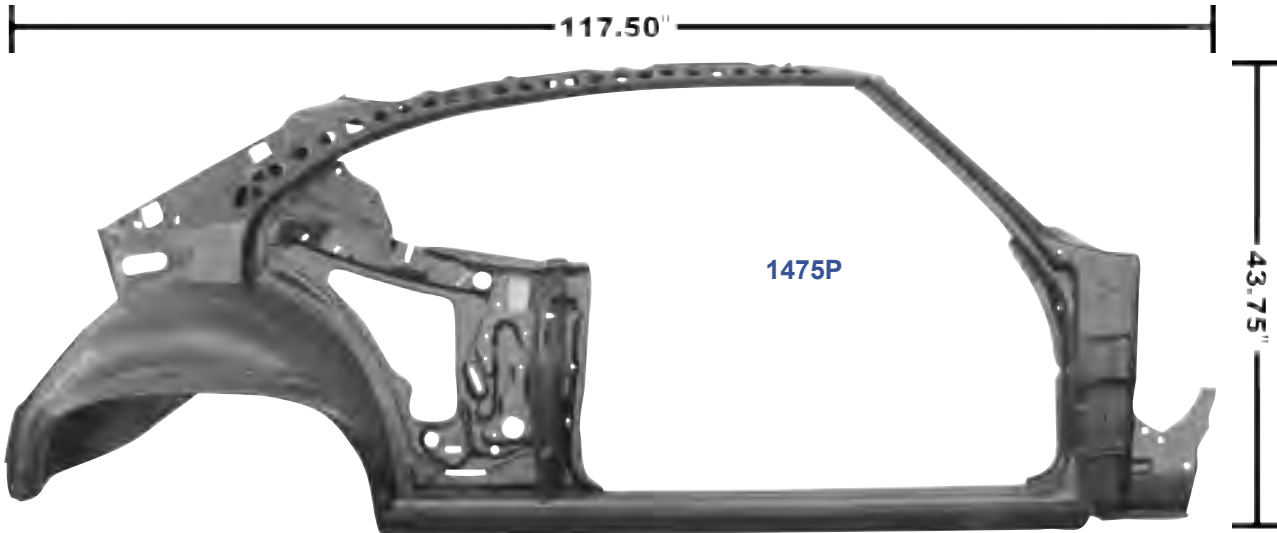

Quarter / Door Frame Assemblies

Back View

Does Not Qualify For Free Freight Program

1475P	New	1968	Quarter/Door Frame Assembly RH	MSRP $1530.00 ea
1475Q	New	1968	Quarter/Door Frame Assembly LH	MSRP $1530.00 ea

Wholesale Only. MSRP not including Taxes, Shipping and Handling. MSRP are subject to change without notice