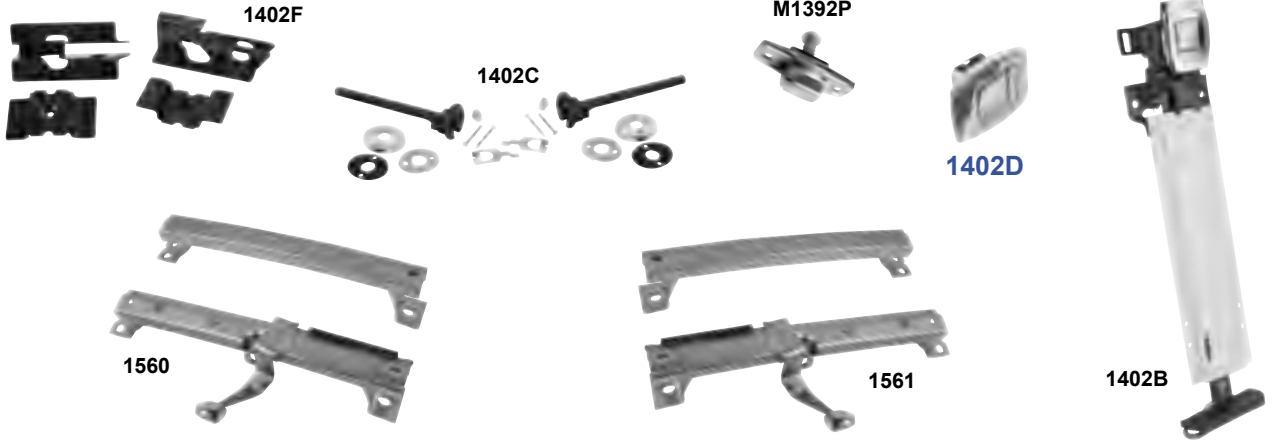

Seat Hardware

1402F	1964-72	Rear Seat Retainer Kit, 4 pcs.	MSRP $24.00 set
1402C	1966-72	Head Rest Guides (One Set) for Strato Bucket Seats	MSRP $62.00 set
M1392P	1967-68*	Bucket Seat Release Button	MSRP $35.00 ea
1560	1968-72*	Seat Track Assembly RH	MSRP $124.00 ea
1561	1968-72*	Seat Track Assembly LH	MSRP $124.00 ea
1402B	1969-72	Seat Back Lock Assembly	MSRP $150.00 ea
1402D	New	1969-72	Seat Back Release Assembly MSRP $37.00 ea