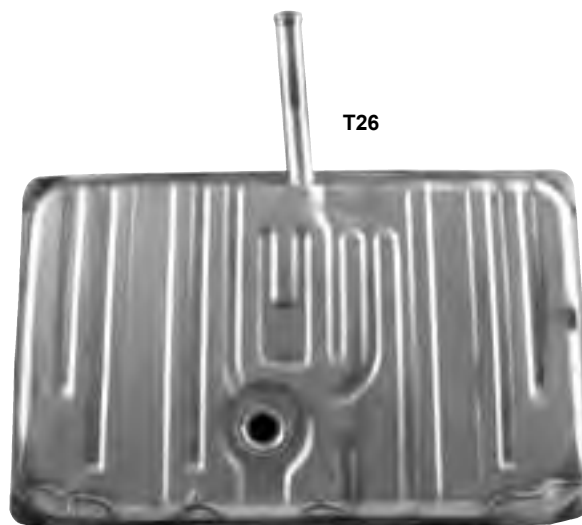

Lic. Plate Brackets

1424B

1424C

1424D

1424C	1964-65	Rear Plate Bracket, 2 pc	MSRP \$64.00 set
1424B	1968-72	Rear Bracket	MSRP \$30.00 ea
1424D	1970-72	Front Bracket	MSRP \$17.00 ea

Gas Tanks

T25

T26