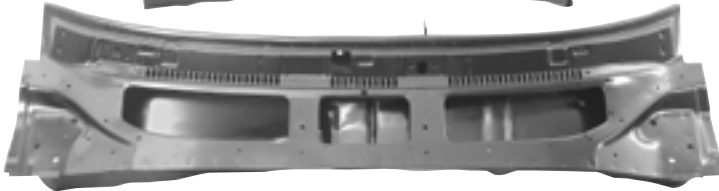

1419

Back View

1419A		1968-69	Lower Cowl Panel	MSRP $460.00 ea
1419C	New	1968-72	Cowl Shoulder Assembly RH	MSRP $170.00 ea
1419D	New	1968-72	Cowl Shoulder Assembly LH	MSRP $170.00 ea
1470X		1970-72	Hood Cowl Grille	MSRP $105.00 ea
1471C	New	1970-72	Cowl Grille Panel	<i>Coming Soon!</i>
1419		1970-72	Lower Cowl Panel	MSRP $459.00 ea
1419E		1968-72	Cowl Outer Panel RH	MSRP $64.00 ea
1419F		1968-72	Cowl Outer Panel LH	MSRP $64.00 ea