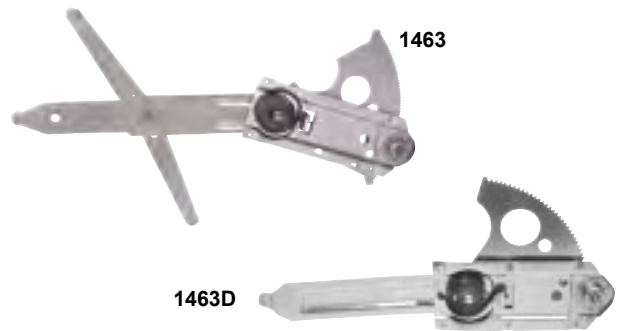

MSRP \$82.00 ea

1463	1969	Manual Regulator RH
1463A	1969	Manual Regulator LH

MSRP \$94.00 ea

1463D	1970-72	Manual Regulator RH
1463E	1970-72	Manual Regulator LH

MSRP \$94.00 ea

Power Window Regulators

All Power Regulators Come Complete With Motors