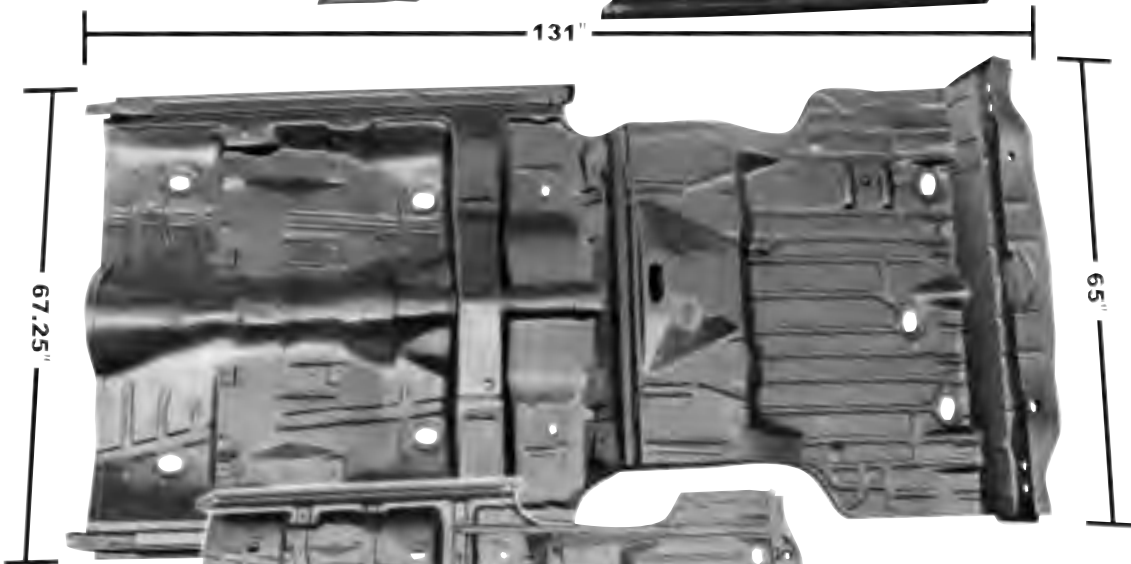

Wholesale Only. MSRP not including Taxes, Shipping and Handling. MSRP are subject to change without notice

1462YE

Does Not Qualify For Free Freight Program

** non stock item-special order **

1462YD	New	1970	Complete Floor Pan W/Trunk Floor, R. Seat Pan, Braces & Rockers	MSRP $4220.00 ea
1462YE	New	1971-72	Complete Floor Pan W/Trunk Floor, R. Seat Pan, Braces & Rockers	MSRP $4220.00 ea