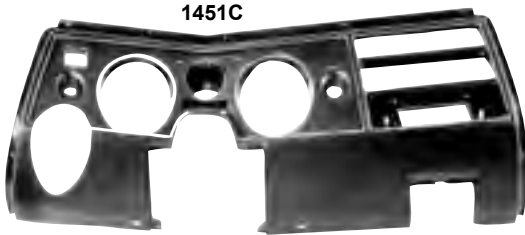

Dash Assemblies

dii Exclusive

1451A

1451B

1451C

1451A 1969* Dash Assembly w/o Astro Ventilation
w/o A/C Instrument Carrier

MSRP \$272.00 ea

1451B 1969* Dash Assembly with Astro Ventilation
w/o A/C Instrument Carrier