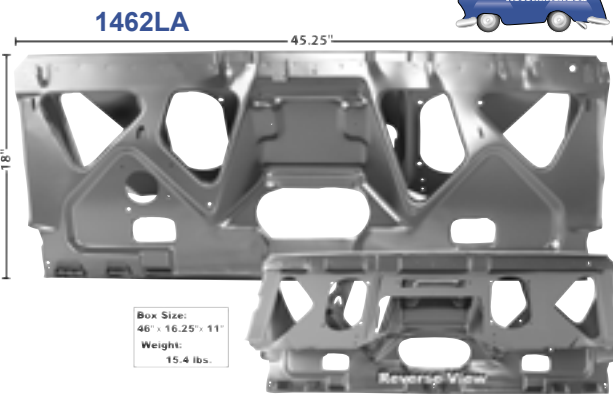

1462LA

Box Size:
46" x 16.25" x 11"
Weight:
15.4 lbs.

1462ZA	New	1968-72	Rear Seat Divider/Package Shelf	MSRP $592.00 ea
1462LA	New	1970-72	Rear Seat Mount Panel, Convertible	MSRP $470.00 ea

Wholesale Only. MSRP not including Taxes, Shipping and Handling. MSRP are subject to change without notice