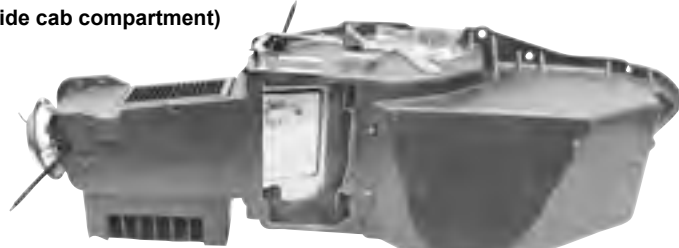

(Inside engine compartment)

1041L

1041K 1968-72* Heater Box, Small Block No A/C

MSRP \$39.00 ea

1041L 1968-70* Heater Box, Big Block

MSRP \$62.00 ea

1400D

(Inside cab compartment)