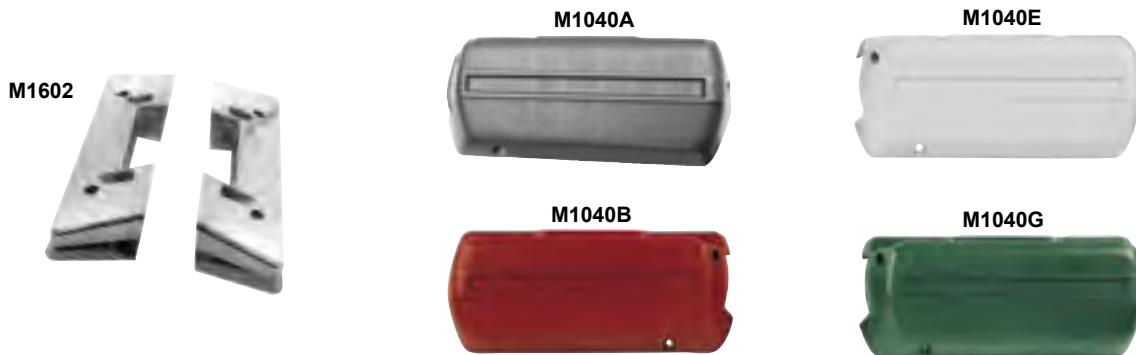

Front Arm Rest Bases

M1602	1964-67*	Arm Rest Bases, Chrome	MSRP $34.00 pr
M1040	1968-72*	Arm Rest Base, Black RH	MSRP $17.00 ea
M1040A	1968-72*	Arm Rest Base, Black LH	MSRP $17.00 ea
M1040B	1968-72*	Arm Rest Bases, Red	MSRP $37.00 pr
M1040C	1968-72*	Arm Rest Bases, Medium Blue	MSRP $37.00 pr
M1040D	1968-72*	Arm Rest Bases, Ivy Gold	MSRP $37.00 pr
M1040E	1968-72*	Arm Rest Bases, White	MSRP $37.00 pr
M1040F	1968-72*	Arm Rest Bases, Dark Blue	MSRP $37.00 pr
M1040G	1968-72*	Arm Rest Bases, Dark Green	MSRP $37.00 pr

Wholesale Only. MSRP not including Taxes, Shipping and Handling. MSRP are subject to change without notice.