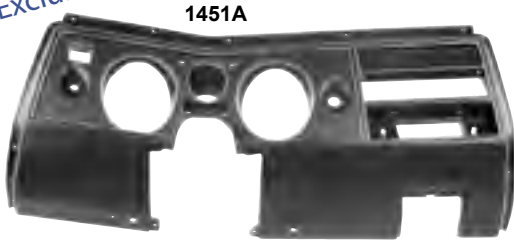

1451B

Dash Assemblies

dii Exclusive

1451A