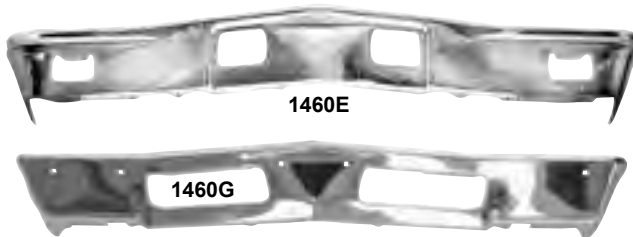

1460E	1968*	Front Bumper		MSRP $267.00 ea
1460F	1968	Rear Bumper		MSRP $267.00 ea
1460G	1969*	Front Bumper		MSRP $267.00 ea
1460H	1969	Rear Bumper		MSRP $267.00 ea