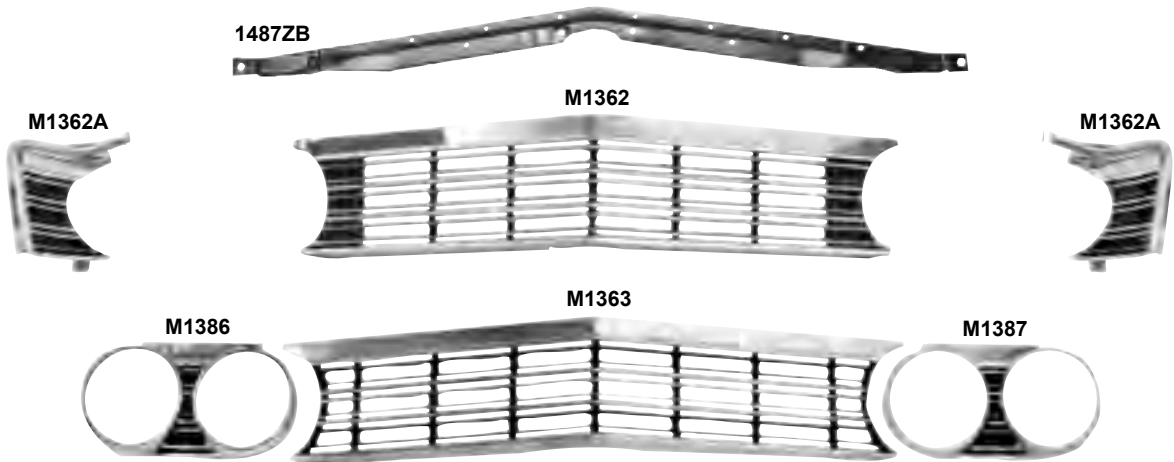

M1362	1967*	Standard Grille	MSRP $152.00 ea
M1363	1967*	"SS" Grille	MSRP $152.00 ea
1487ZB	1967*	Upper Grille Plate	MSRP $87.00 ea
M1386	1967*	Headlamp Bezel RH	MSRP $69.00 ea
M1387	1967*	Headlamp Bezel LH	MSRP $69.00 ea
M1362A	1967*	Outer Grille Extensions	MSRP $114.00 pr
LH30	1964-70*	Headlamp Mounting Buckets with Retaining Rings, 8 pcs.	MSRP $130.00 set
LH31	1964-70*	Headlamp Retaining Rings, 4 pcs.	MSRP $24.00 set