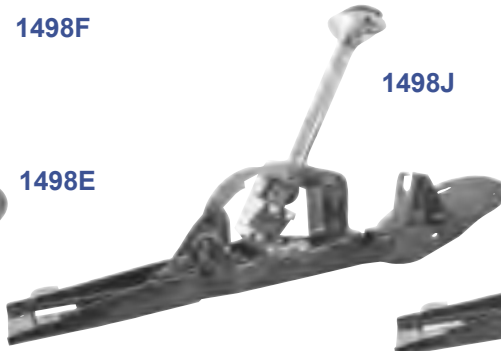

1498F

1498E

1498J