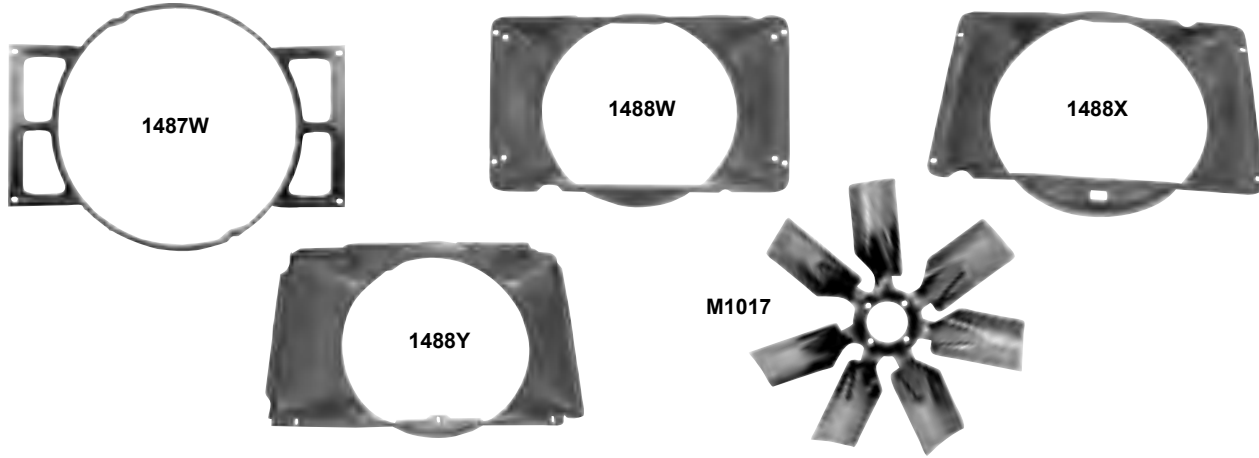

Engine Compartment Misc.

1487W	1964-65*	Radiator Fan Shroud	MSRP $80.00 ea
1488W	1966-67*	Radiator Fan Shroud, Sm. Block	MSRP $120.00 ea
1488X	1966-67*	Radiator Fan Shroud, Big Block	MSRP $120.00 ea
1488Y	1968*	Radiator Fan Shroud, Big Block	MSRP $120.00 ea
M1017	1968-72*	Fan, 7 blade	MSRP $92.00 ea