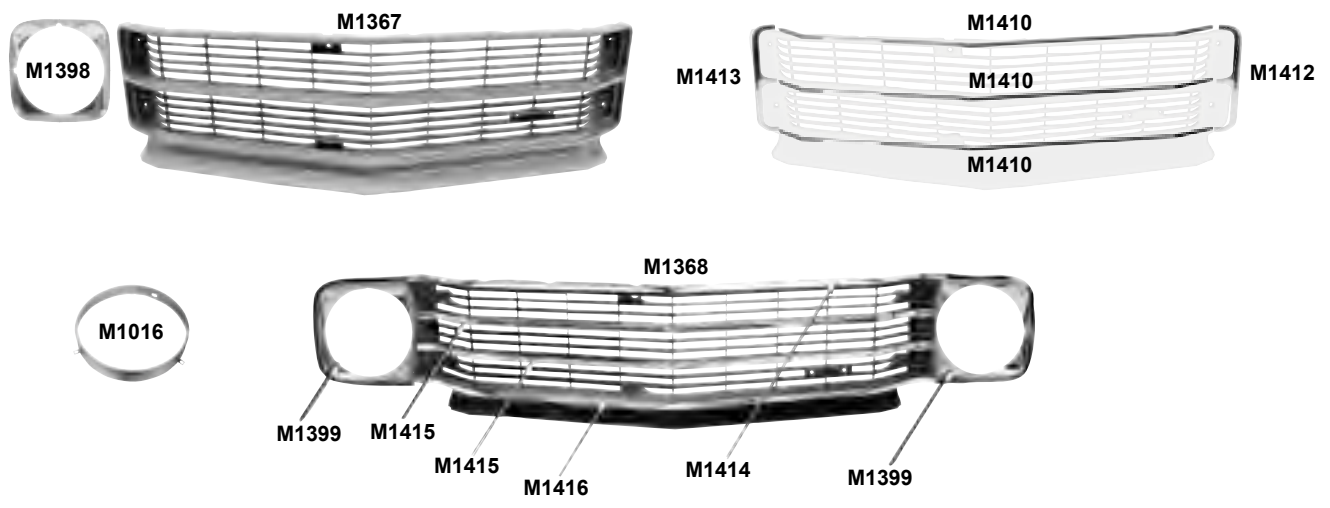

M1367	1971*	Standard Grille	MSRP $172.00 ea
M1398	1971*	Chrome Headlamp Bezels	MSRP $127.00 pr
M1410	1971*	Grille Molding Center (3 per car)	MSRP $25.00 ea
M1412	1971*	Grille Molding, Outer RH	MSRP $29.00 ea
M1413	1971*	Grille Molding, Outer LH	MSRP $29.00 ea
M1368	1972*	Standard Grille	MSRP $127.00 ea
M1399	1972*	Chrome Headlamp Bezels	MSRP $132.00 pr
M1414	1972*	Grille Molding, Upper	MSRP $27.00 ea
M1415	1972*	Grille Molding, Center (2 per car)	MSRP $27.00 ea
M1416	1972*	Grille Molding, Lower	MSRP $27.00 ea
M1016	1971-72*	Headlamp Retainer Ring	MSRP $9.00 ea