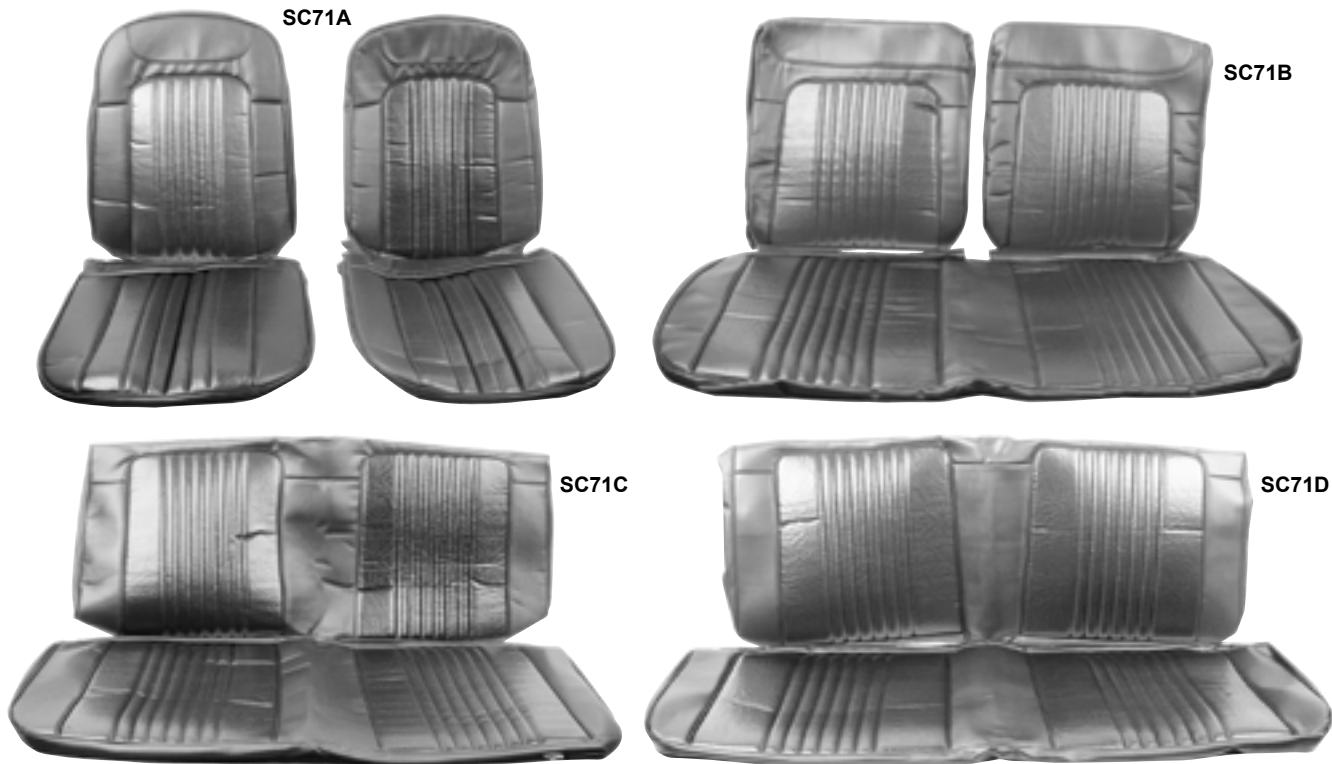

Seat Covers

SC71D	1971-72	Conv't Rear 2 PC Set	MSRP $77.00 pr
SC71C	1971-72	Coupe Rear 2 PC Set	MSRP $77.00 pr
SC71A	1971-72	Bucket 4 PC Set	MSRP $157.00 pr
SC71B	1971-72	Bench 3 PC Set	MSRP $157.00 pr

Wholesale Only. MSRP not including Taxes, Shipping and Handling. MSRP are subject to change without notice