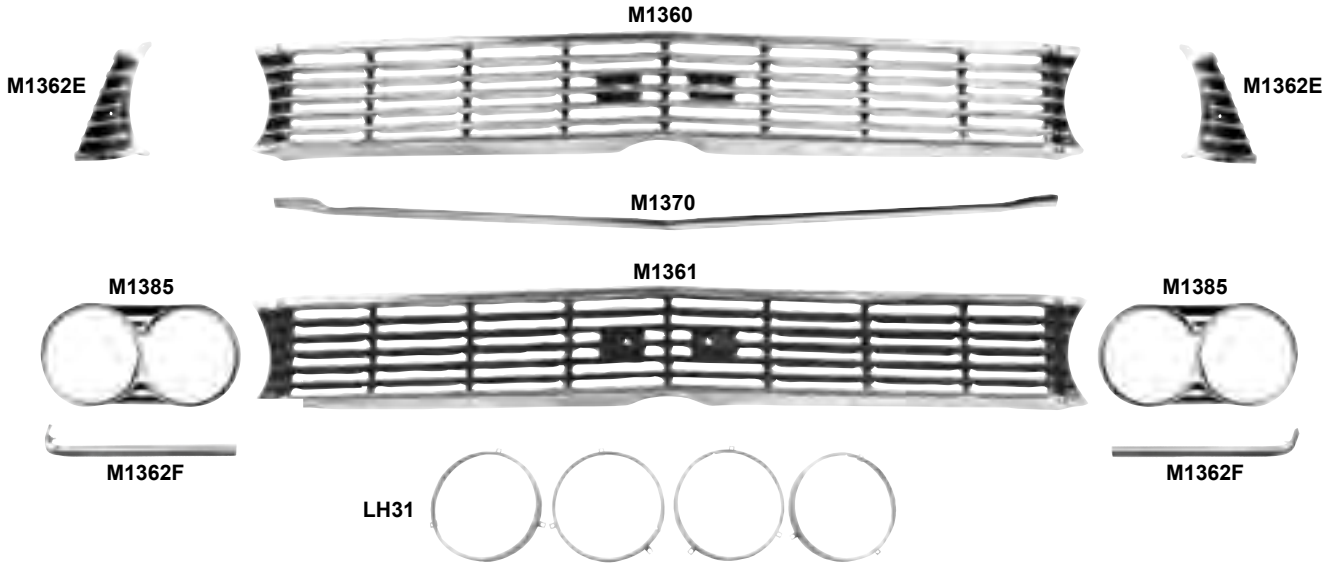

Wholesale Only. MSRP not including Taxes, Shipping and Handling. MSRP are subject to change without notice

M1360	1966*	Standard Grille	MSRP $152.00 ea
M1361	1966*	"SS" Grille	MSRP $152.00 ea
M1362F	1966*	Lower Outer Grille Molding	MSRP $112.00 pr
M1370	1966*	Lower Center Grille Molding	MSRP $54.00 ea
M1385	1966*	Headlamp Bezels	MSRP $152.00 pr
M1362E	1966*	Outer Grille Extensions	MSRP $37.00 pr
LH30	1964-70*	Headlamp Mounting Buckets with Retaining Rings, 8 pcs.	MSRP $130.00 set
LH31	1964-70*	Headlamp Retaining Rings, 4 pcs.	MSRP $24.00 set