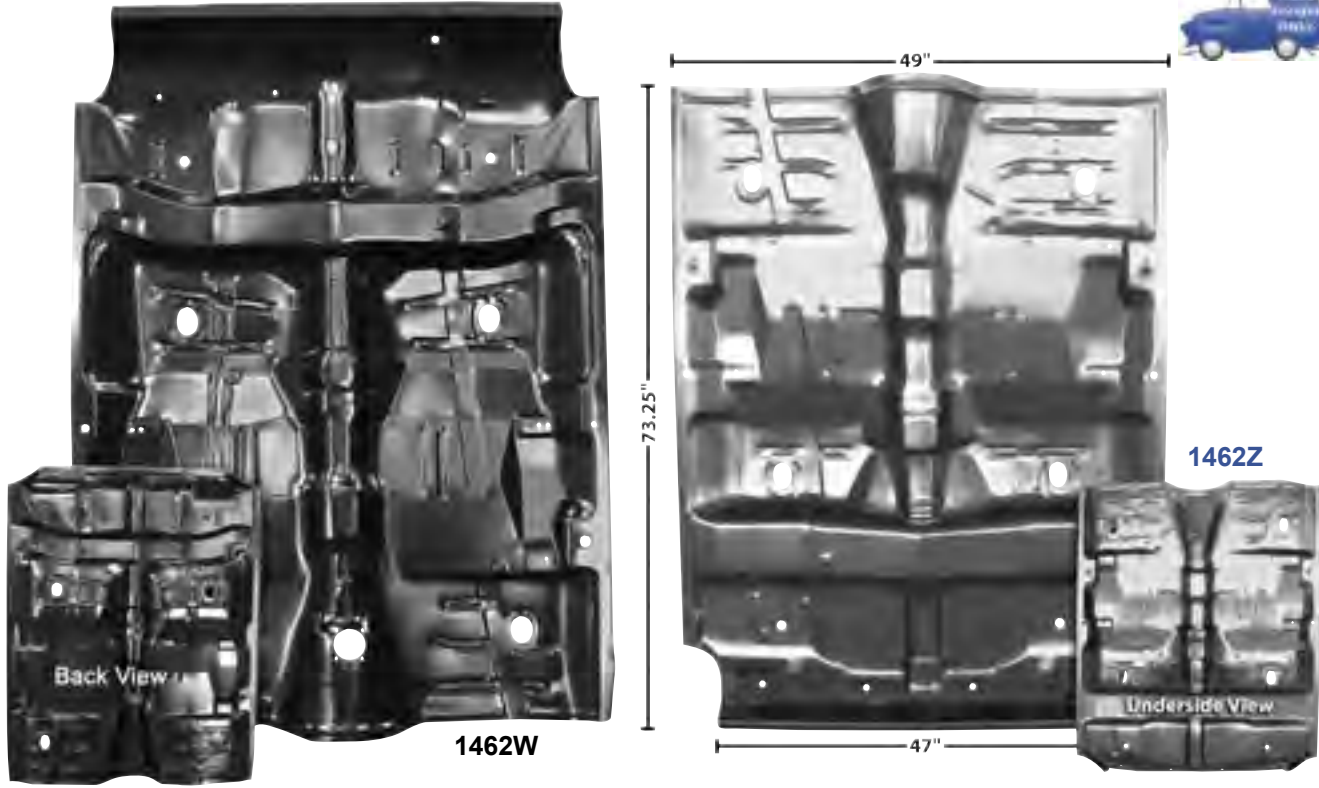

Floor Pans, continued

1462W	1964-67	"A" Body Floor Pan and Rear Seat Floor Pan	MSRP $547.00 ea
1462Z	New	Full Floor and Rear Seat Floor Pan	MSRP $515.00 ea