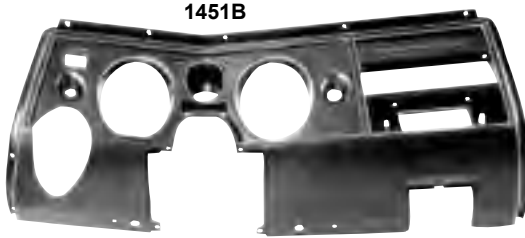

Dash Assemblies

dii Exclusive

1451C

1451A 1969* Dash Assembly w/o Astro Ventilation
w/o A/C Instrument Carrier

MSRP $272.00 ea

1451B 1969* Dash Assembly with Astro Ventilation
w/o A/C Instrument Carrier

MSRP $272.00 ea

1451C 1969* Dash Assembly w A/C Instrument Carrier

MSRP $272.00 ea

1452 1970-72* Dash Assembly, "SS" Only
With 3 Vent Register, Also fits Monte Carlo®

MSRP $497.00 ea

1452C New 1970-72* Dash Gauge Backing Plate

MSRP $85.00 ea

Dash Pads

D14403 1964-65* Vinyl Dash Pad Black, Also fits Malibu

D14405 1964-65* Vinyl Dash Pad Dyeable, Also fits Malibu

MSRP $240.00 ea

D14603 1966* Vinyl Dash Pad Black, Also fits Malibu

D14605 1966* Vinyl Dash Pad Dyeable, Also fits Malibu

MSRP $240.00 ea

D14703 1967* Vinyl Dash Pad Black, Also fits Malibu

D14705 1967* Vinyl Dash Pad Dyeable, Also fits Malibu

MSRP $240.00 ea

D14803 1968-69* Vinyl Dash Pad Black, Also fits Malibu

D14805 1968-69* Vinyl Dash Pad Dyeable, Also fits Malibu

MSRP $240.00 ea

D14003 1970-72* Vinyl Dash Pad Black, Also Malibu/Monte Carlo®

D14005 1970-72* Vinyl Dash Pad Dyeable, Also Malibu/Monte Carlo®

MSRP $344.00 ea

Wholesale Only. MSRP not including Taxes, Shipping and Handling. MSRP are subject to change without notice