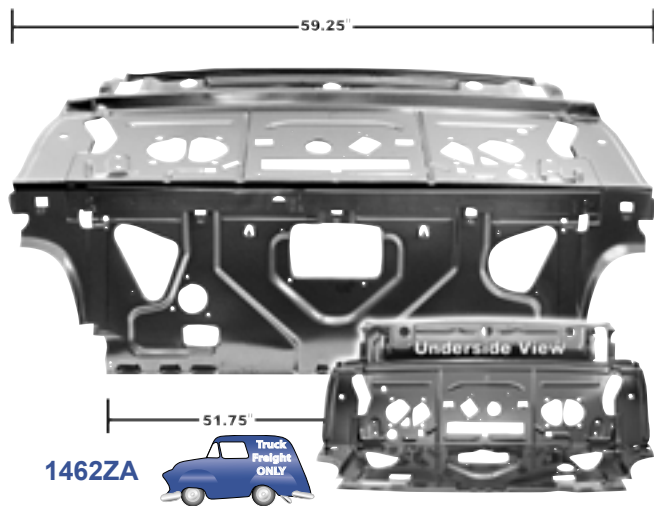

Floor Drop Offs

1463L	1966-67	Trunk Floor Drop Off RH	MSRP $55.00 ea
1463M	1966-67	Trunk Floor Drop Off LH	MSRP $55.00 ea
1463N	1968	Trunk Floor Drop Off RH	MSRP $55.00 ea
1463P	1968	Trunk Floor Drop Off LH	MSRP $55.00 ea
1463R	1969	Trunk Floor Drop Off RH	MSRP $55.00 ea
1463S	1969	Trunk Floor Drop Off LH	MSRP $55.00 ea
1463T	1970-72	Trunk Floor Drop Off RH	MSRP $55.00 ea
1463U	1970-72	Trunk Floor Drop Off LH	MSRP $55.00 ea

Trunk Braces

1489H	1964-67	Trunk Side Brace RH	MSRP $35.00 ea
1489J	1964-67	Trunk Side Brace LH	MSRP $35.00 ea
1489F	1968-72	Trunk Floor Brace RH	MSRP $42.00 ea
1489G	1968-72	Trunk Floor Brace LH	MSRP $42.00 ea

Rear Seat Divider/Mount

1462ZA