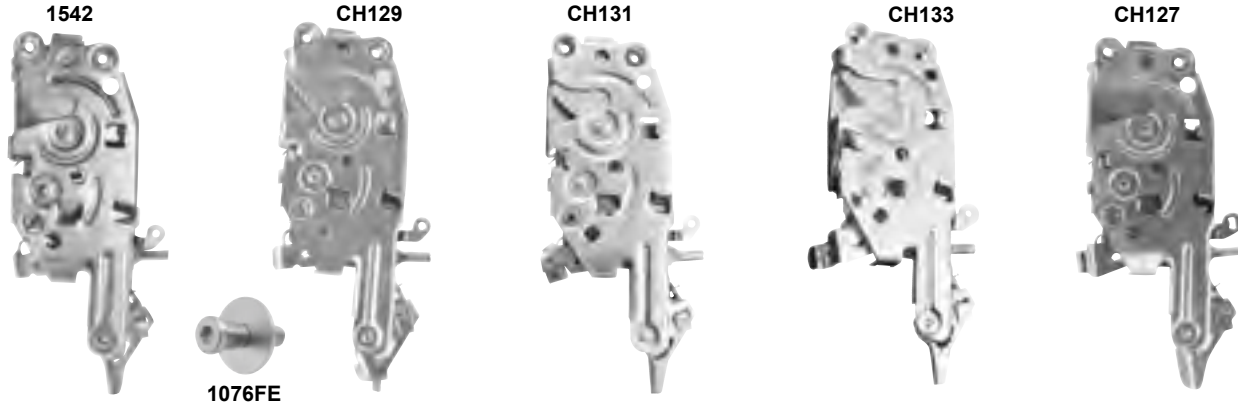

Vent Grille & Bumpers

M1392Q	New	1966-72	Bench Seat Hinge Covers
--------	-----	---------	-------------------------

MSRP \$50.00 set

Seat Hinge Cover

Door Latches

1542	1964-66*	Door Latch RH	MSRP \$85.00 ea
1543	1964-66*	Door Latch LH	MSRP \$85.00 ea
CH130	1967*	Door Latch RH	MSRP \$74.00 ea
CH129	1967*	Door Latch LH	MSRP \$74.00 ea
CH132	1968*	Door Latch RH	MSRP \$74.00 ea
CH131	1968*	Door Latch LH	MSRP \$74.00 ea
CH134	1969*	Door Latch RH	MSRP \$74.00 ea
CH133	1969*	Door Latch LH	MSRP \$74.00 ea
CH128	1970-72*	Door Latch RH	MSRP \$74.00 ea
CH127	1970-72*	Door Latch LH	MSRP \$74.00 ea
1076FE	1964-72*	Door Lock Striker	MSRP \$17.00 ea