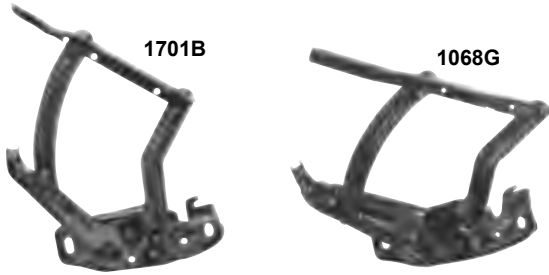

1498D

1455

1455	New	1968	Steel Dash Panel	MSRP \$440.00 ea
1455A	New	1969	Steel Dash Panel	<i>Coming Soon!</i>
1498D		1968-72*	Ignition Switch Bracket	MSRP \$67.00 ea

Hood Hinges

1701A	1964*	Hood Hinges RH
1701B	1964*	Hood Hinges LH
MSRP \$55.00 ea		