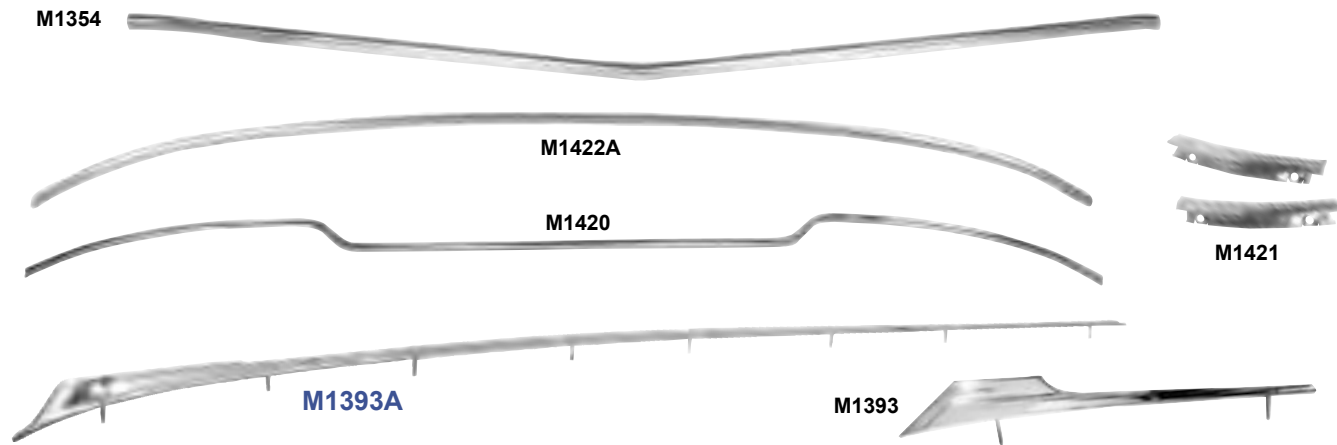

M1354	1968-69*	Header Molding	MSRP $27.00 ea
M1422A	1968-72*	Hood Rear Edge Molding, Standard	MSRP $47.00 ea
M1420	1970-72*	Hood Cowl Rear Edge Molding	MSRP $45.00 ea
M1421	1970-72*	Upper Rear Edge Fender Molding	MSRP $24.00 pr
M1393A	New 1965*	Hood Spear	MSRP $170.00 ea
M1393	1966*	Hood Spear	MSRP $35.00 ea

Wholesale Only. MSRP not including Taxes, Shipping and Handling. MSRP are subject to change without notice