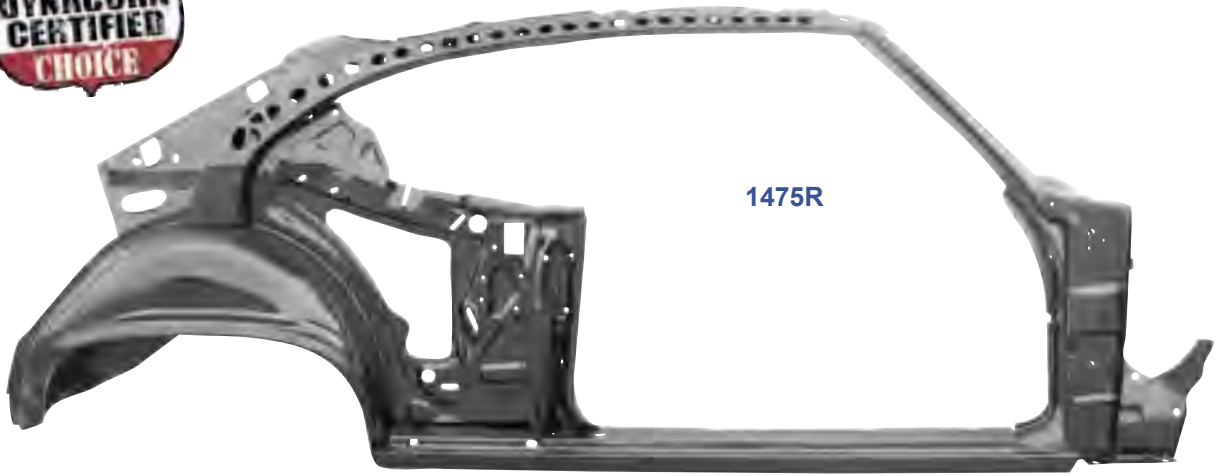

1475R

41.75"

116.5"

Does Not Qualify For Free Freight Program

1475R	New	1969	Quarter/Door Frame Assembly RH	MSRP $1530.00 ea
1475S	New	1969	Quarter/Door Frame Assembly LH	MSRP $1530.00 ea