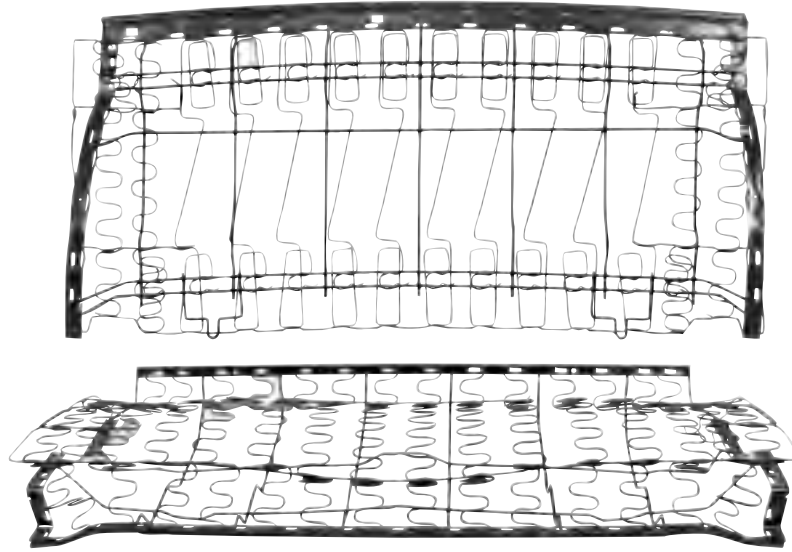

Seat Assemblies, continued

1402H	New	1970-72*	Rear Seat Frame (Back & Bottom)	MSRP $765.00 ea