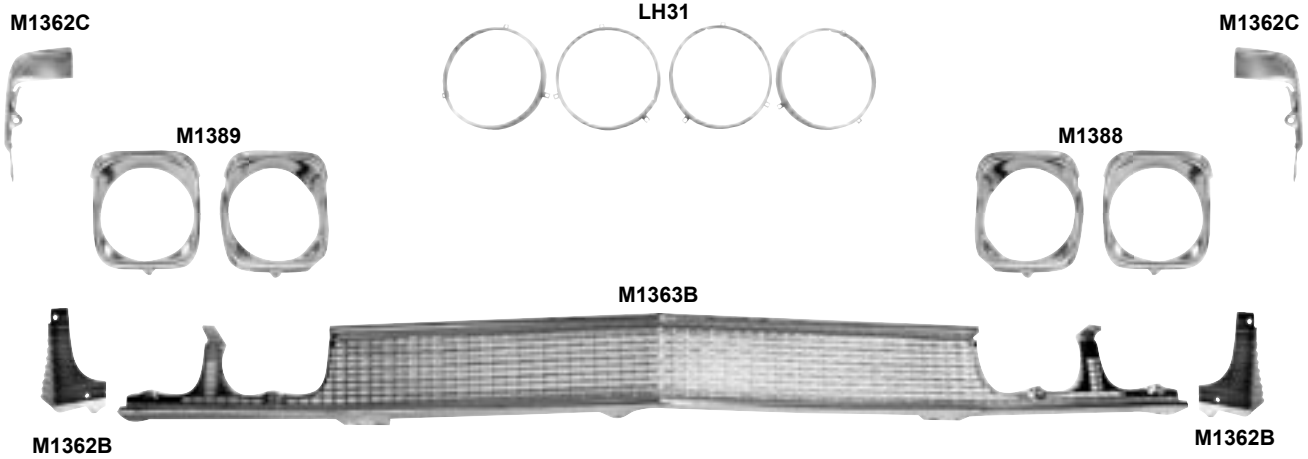

M1363B	1968*	Standard Grille	MSRP $247.00 ea
M1388	1968*	Inner & Outer Headlamp Bezels, RH	MSRP $152.00 ea
M1389	1968*	Inner & Outer Headlamp Bezels, LH	MSRP $152.00 ea
M1362B	1968*	Outer Grille Extensions	MSRP $35.00 pr
M1362C	1968*	Grille Extension Moldings	MSRP $29.00 pr
LH30	1964-70*	Headlamp Mounting Buckets with Retaining Rings, 8 pcs.	MSRP $130.00 set
LH31	1964-70*	Headlamp Retaining Rings, 4 pcs.	MSRP $24.00 set