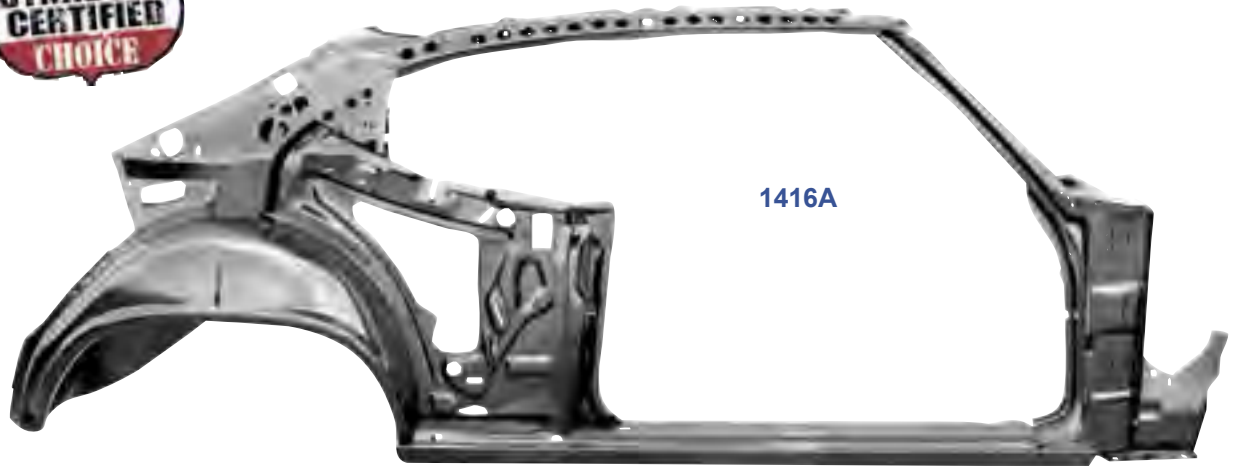

1416A

42"

114.5"

Does Not Qualify For Free Freight Program

1416A	New	1970	Quarter/Door Frame Assembly RH Coupe	MSRP $1530.00 ea
1416B	New	1970	Quarter/Door Frame Assembly LH Coupe	MSRP $1530.00 ea
1417A	New	1971-72	Quarter/Door Frame Assembly RH Coupe	Coming Soon!
1417B	New	1971-72	Quarter/Door Frame Assembly LH Coupe	Coming Soon!

Wholesale Only. MSRP not including Taxes, Shipping and Handling. MSRP are subject to change without notice