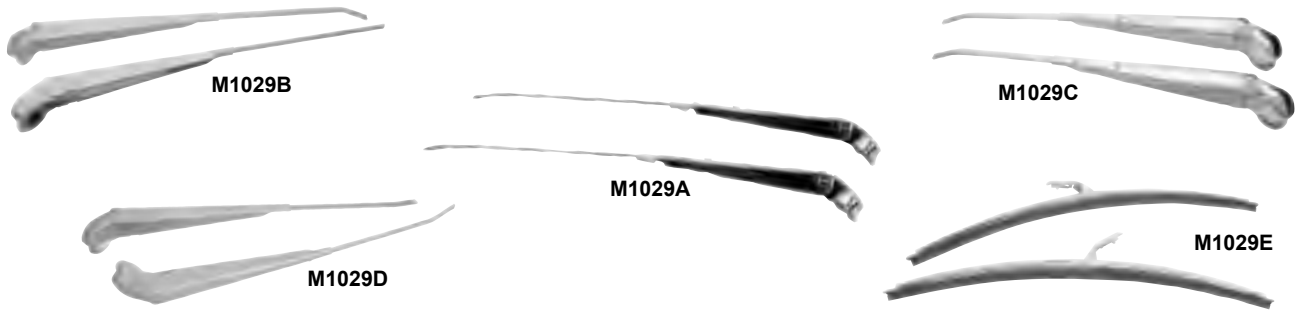

Wiper Motor Trans. Arms

1072C	1967-68	Wiper Motor Transmission Arm	MSRP \$124.00 ea
1072D	1969	Wiper Motor Transmission Arm	MSRP \$124.00 ea

Wholesale Only. MSRP not including Taxes, Shipping and Handling. MSRP are subject to change without notice

Wholesale Only. MSRP not including Taxes, Shipping and Handling. MSRP are subject to change without notice

Wiper Arms & Blades

M1029A	1967-69	Chrome Wiper Arms, Coupe	MSRP \$30.00 pr
M1029B	1967-69	Brushed Chrome Wiper Arms, Coupe	MSRP \$42.00 pr
M1029C	1967-69	Chrome Wiper Arms, Convertible	MSRP \$42.00 pr
M1029D	1967-69	Brushed Chrome Wiper Arms, Convertible	MSRP \$42.00 pr
M1029E	1967-69	Wiper Blades	MSRP \$27.00 pr