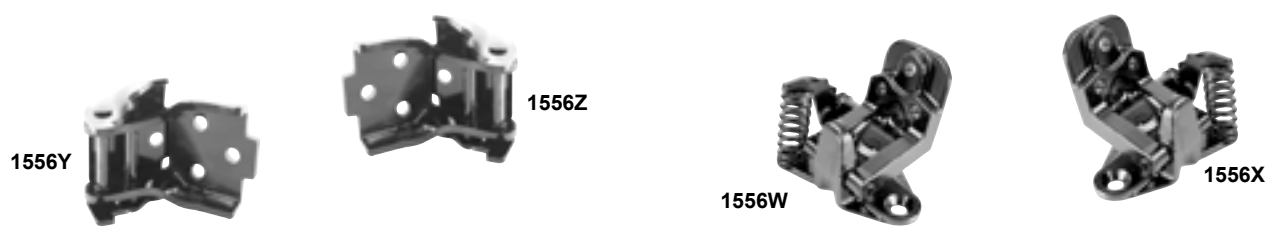

Door Hinges

1556Y	1967	Door Hinge, Upper RH	MSRP $65.00 ea
1556Z	1967	Door Hinge, Upper LH	MSRP $65.00 ea
1556W	1967	Door Hinge, Lower RH	MSRP $75.00 ea
1556X	1967	Door Hinge, Lower LH	MSRP $75.00 ea