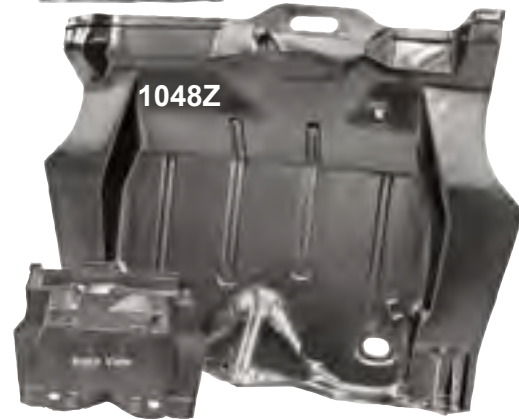

Trunk Floor Pans

1048ZA

1006J

1046B

1046BB

1046C

1048Z

1048ZA	New	1970-73	Complete Trunk Floor Pan with Transition Pan & Frame Rails	MSRP \$2295.00 ea
1046B		1967	Full Trunk Floor Pan (Not Staggered Shocks)	MSRP \$497.00 ea
1046BB		1968	Full Trunk Floor Pan	MSRP \$497.00 ea
1046C		1969	Full Trunk Floor Pan	MSRP \$497.00 ea
1048Z		1970-73	Full Trunk Floor Pan	MSRP \$555.00 ea
1006J	New	1967-69	Upper Shock Mount	MSRP \$22.00 ea