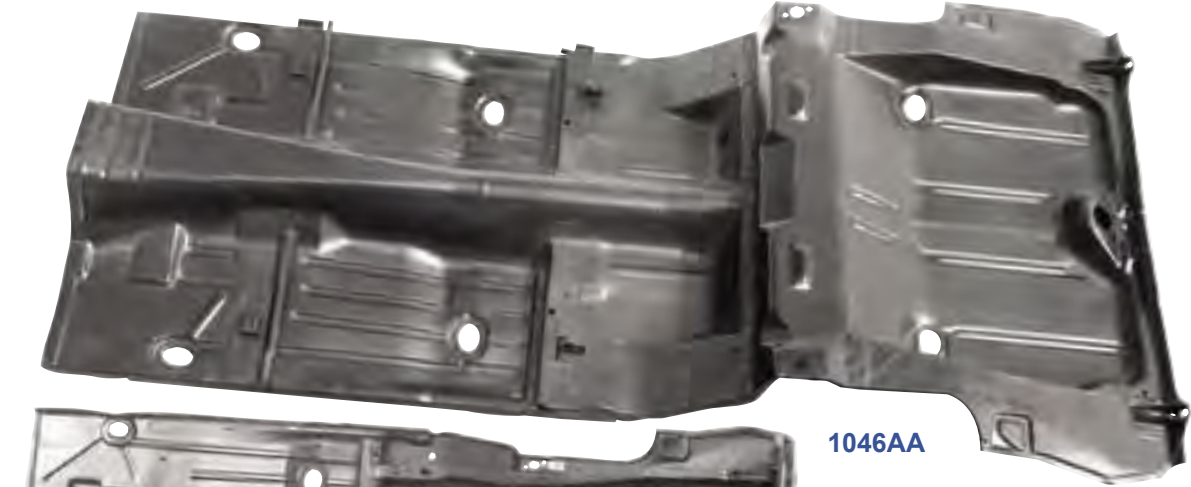

Wholesale Only. MSRP not including Taxes, Shipping and Handling. MSRP are subject to change without notice

1046AA