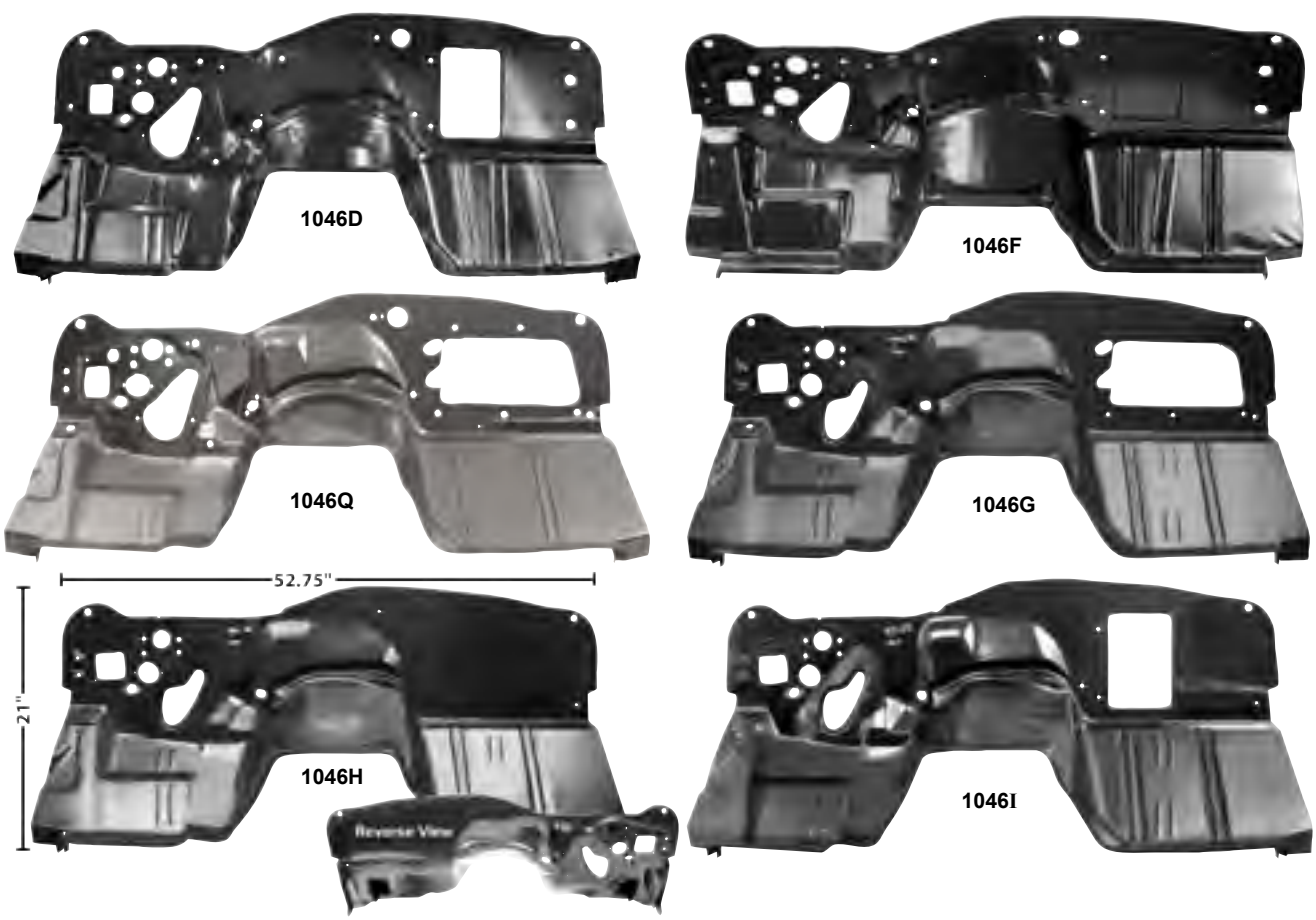

Firewalls

1046D	1967	Firewall With A/C	MSRP $400.00 ea
1046F	1967	Firewall Heater Delete	MSRP $400.00 ea
1046Q	1967	Firewall With Heater	MSRP $400.00 ea
1046G	1968-69	Firewall With Heater	MSRP $400.00 ea
1046H	1968-69	Firewall Heater Delete	MSRP $400.00 ea
1046I	1968-69	Firewall With A/C	MSRP $400.00 ea