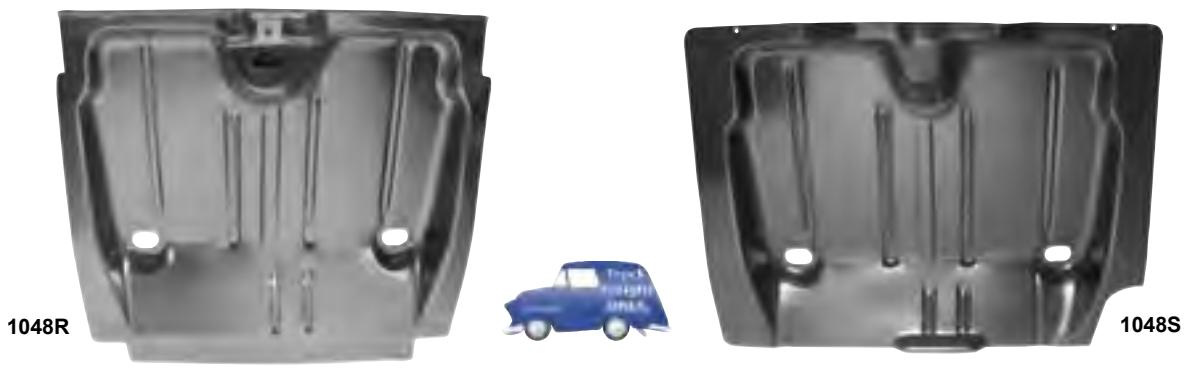

Wholesale Only. MSRP not including Taxes, Shipping and Handling. MSRP are subject to change without notice

Trunk Floor Repair Panels

1048R	1967-68	Trunk Floor Repair Panel	MSRP $87.00 ea
1048S	1969	Trunk Floor Repair Panel	MSRP $87.00 ea

Package Shelf Panel