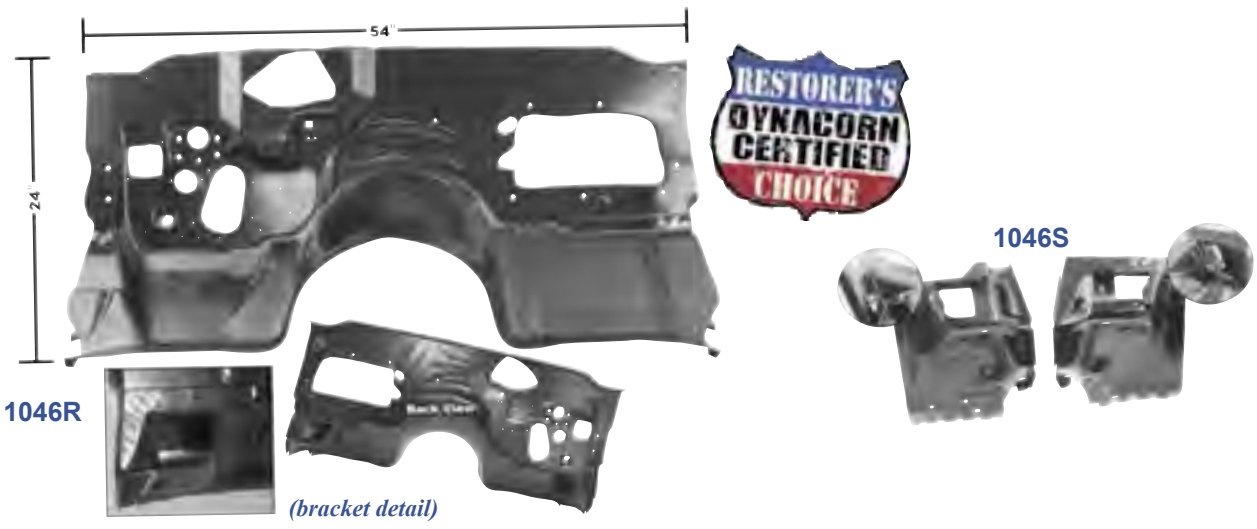

1046R	New	1970-73	Firewall with Brackets	MSRP $517.00 ea
1046S	New	1970-73	Firewall Brackets, 2 pcs.	MSRP $170.00 pr

Wholesale Only. MSRP not including Taxes, Shipping and Handling. MSRP are subject to change without notice