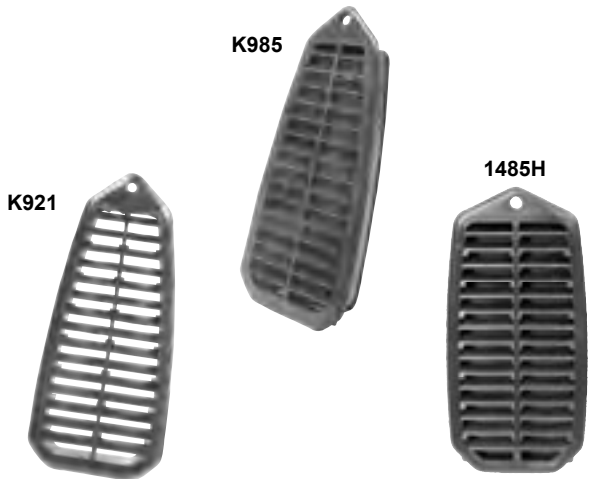

M1338 1967-69 Sun Visor Bracket, Coupe
MSRP \$20.00 ea

K15 1967-70 Seat Track Adjusting Knob (2 per car)
MSRP \$9.00 ea

K75 1967-70 Seat Back Locking Knob, (2 per car)
MSRP \$10.00 ea

1052C 1969 Seat Back Latch RH
MSRP \$69.00 ea
1052D 1969 Seat Back Latch LH
MSRP \$69.00 ea

Sun Visor Bracket

Seat Knobs

Seat Back Latches

K883F

K883G

K883F 1967 Standard Buckle Cover W/Fisher Coach Decal
MSRP \$30.00 ea

K883G 1968-72 Standard Buckle Cover With "GM" Decal
MSRP \$30.00 ea

FL01 1967-69 "Body By Fisher" Decal
MSRP \$2.00 ea