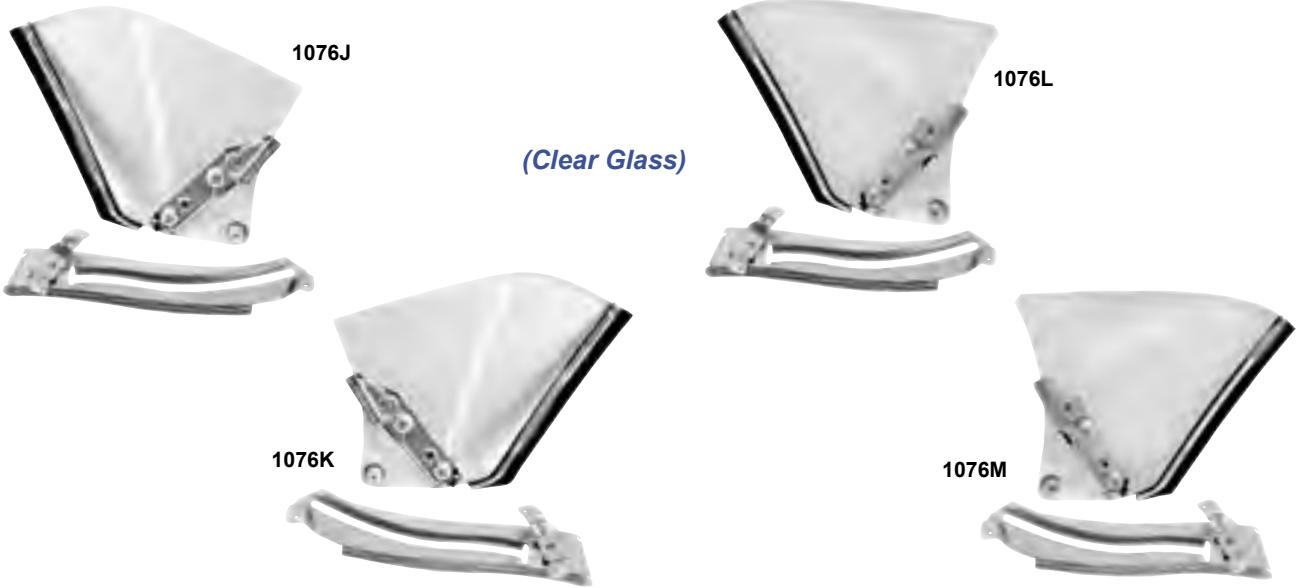

Wholesale Only. MSRP not including Taxes, Shipping and Handling. MSRP are subject to change without notice

Quarter Window Assemblies

1076J	1967-69	Quarter Window Assy, RH	Convertible	MSRP \$259.00 ea
1076K	1967-69	Quarter Window Assy, LH	Convertible	MSRP \$259.00 ea
1076L	1967-69	Quarter Window Assy, RH	Coupe	MSRP \$259.00 ea
1076M	1967-69	Quarter Window Assy, LH	Coupe	MSRP \$259.00 ea