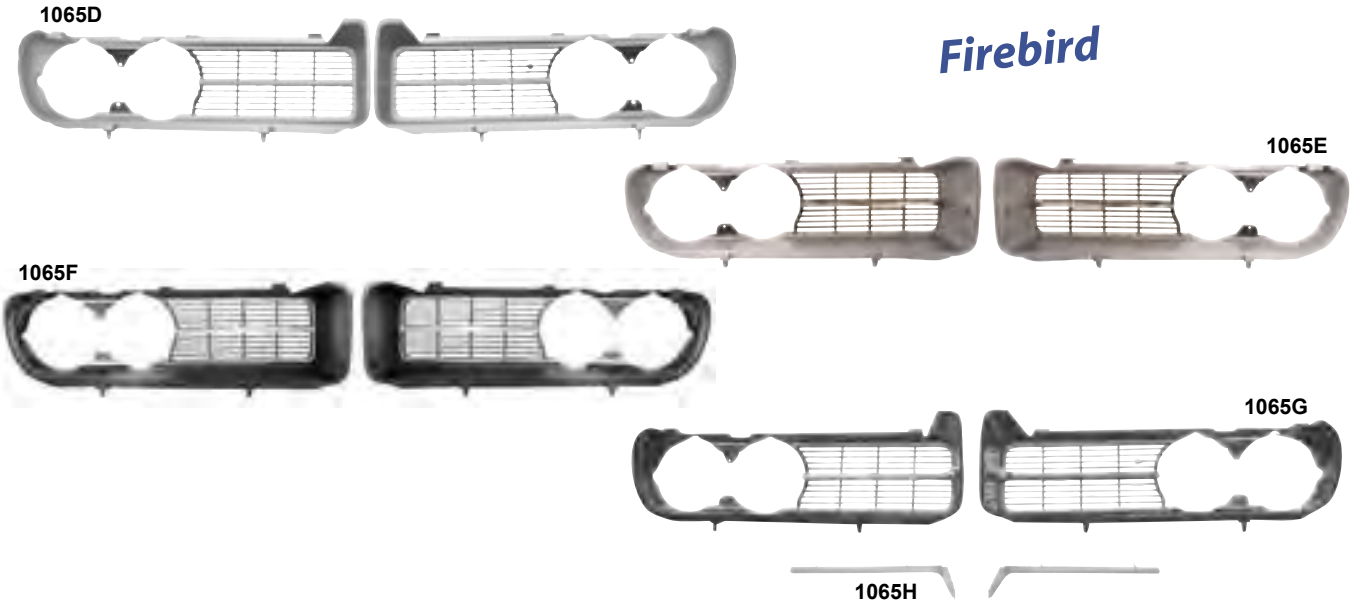

1065D	1967	Standard Grille, 2 Pieces, Firebird®	MSRP $240.00 pr
1065E	1967	"400" Grille, 2 Pieces, Firebird®	MSRP $259.00 pr
1065F	1968	Standard Grille, 2 Pieces, Firebird®	MSRP $240.00 pr
1065G	1968	"400" Grille, 2 Pieces, Firebird®	MSRP $259.00 pr
1065H	1967-68	Grille Inserts for "400" Grille, Firebird®	MSRP $104.00 pr