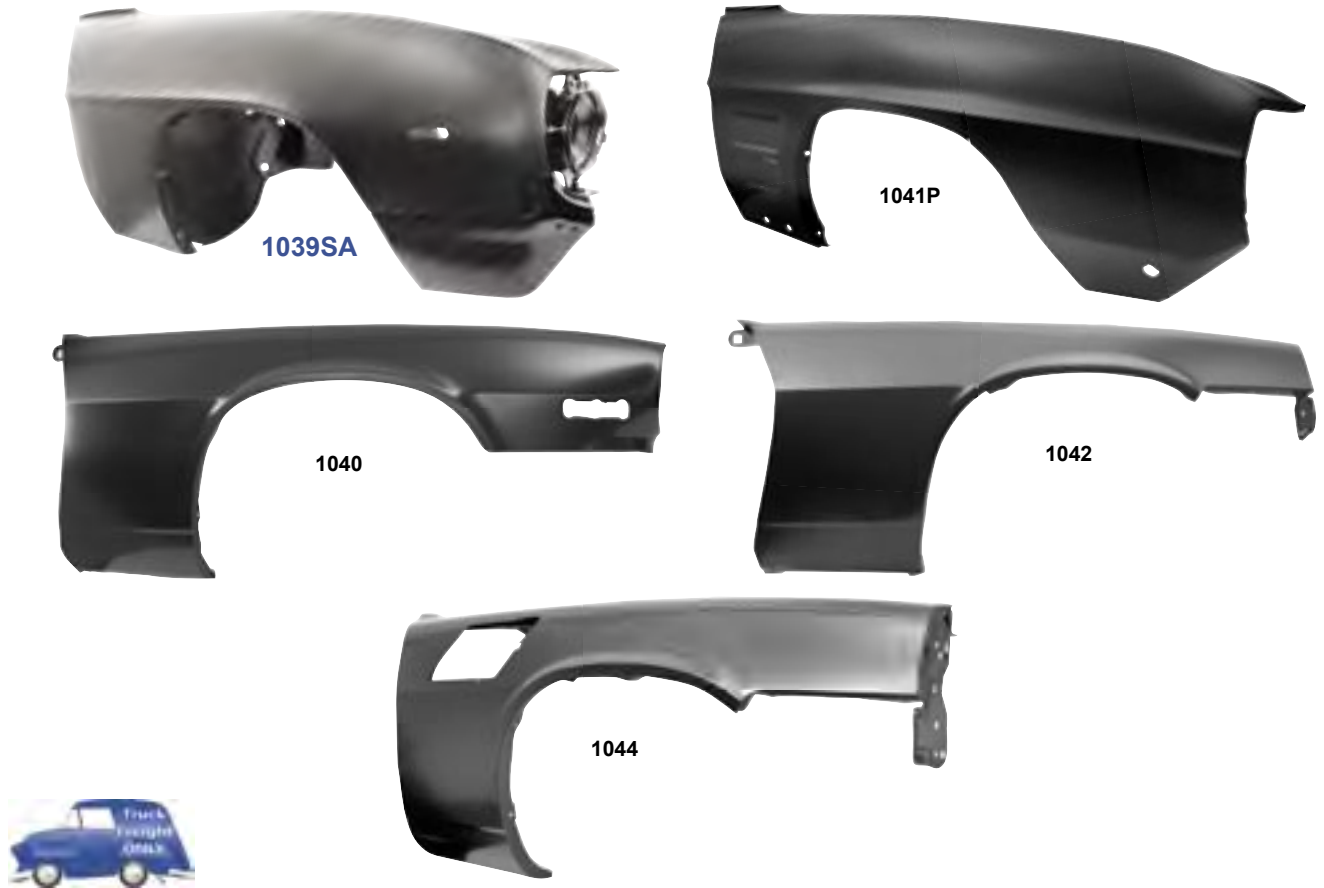

Wholesale Only. MSRP not including Taxes, Shipping and Handling. MSRP are subject to change without notice

1039SA	New	1969	Fender w/Apron Assembly w/Headlamp Bucket, RH	MSRP $707.00 ea
1039TA	New	1969	Fender w/Apron Assembly w/Headlamp Bucket, LH	MSRP $707.00 ea
1041P		1969	Front Fender RH, Firebird®	MSRP $497.00 ea
1041Q		1969	Front Fender LH, Firebird®	MSRP $497.00 ea
1040		1970-77	Front Fender RH	MSRP $267.00 ea
1041		1970-77	Front Fender LH	MSRP $267.00 ea
1042		1978-81	Front Fender RH, STD	MSRP $267.00 ea
1043		1978-81	Front Fender LH, STD	MSRP $267.00 ea
1044		1978-81	Front Fender RH, Z28	MSRP $267.00 ea
1045		1978-81	Front Fender LH, Z28	MSRP $267.00 ea

1000D	1000E	1000F	GM03
1000D	1000E	1000F	GM03
1000D	1967-73	Body Shims, 3 mm, 10 piece Set	MSRP $7.00 set
1000E	1967-73	Body Shims, 1.6 mm, 10 piece Set	MSRP $7.00 set
1000F	1967-73	Body Shims, 6 mm, 10 piece Set	MSRP $12.00 set
GM03		Body Washers, 20 piece Set	MSRP $20.00 set