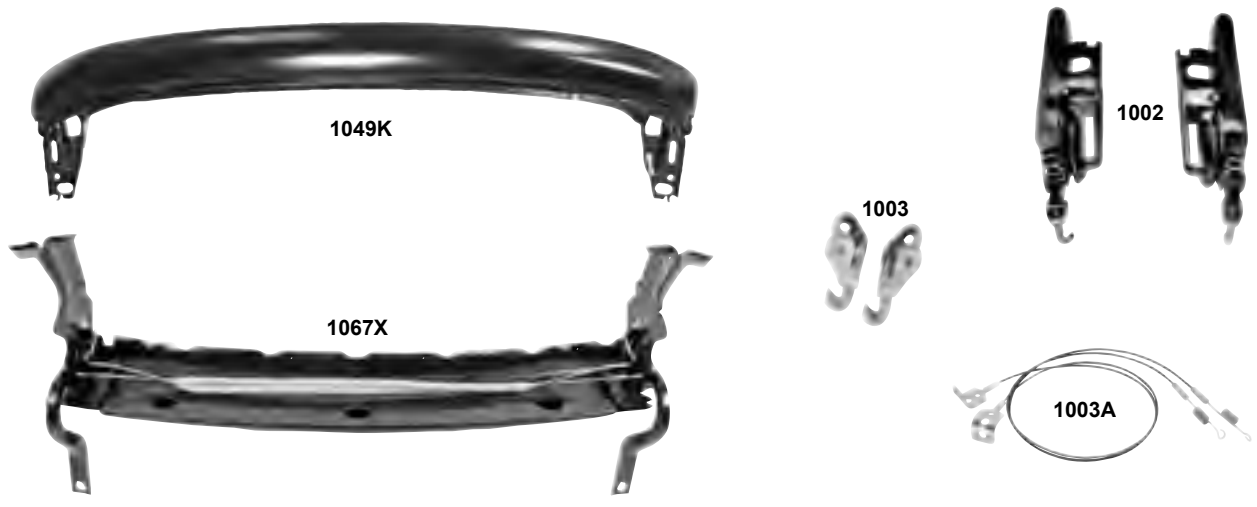

Convertible Top Components

1000B

1000A

1000

1000	1967-69	Convertible Top Frame Assy, Power Top	MSRP \$1340.00 ea
1000A	1967-69	Convertible "B" Pillar Support Brackets	MSRP \$127.00 pr
1000B	1967-69	Convertible Top Pivot Bolt Set, 16 pc.	MSRP \$59.00 set

Wholesale Only. MSRP not including Taxes, Shipping and Handling. MSRP are subject to change without notice

Convertible Top Components, cont'd.

1049K	1967-69	Convertible Top Header Bow	MSRP \$287.00 ea
1067X	1967-69	Torsion Bar Chassis for Convertible	MSRP \$325.00 ea
1002	1967-69	Convertible Top Latch Assemblies (Top Components)	MSRP \$132.00 pr
1003	1967-69	Convertible Top Latches (Hooks & Knuckles only)	MSRP \$49.00 pr
1003A	1967-69	Convertible Top Springs	MSRP \$27.00 pr