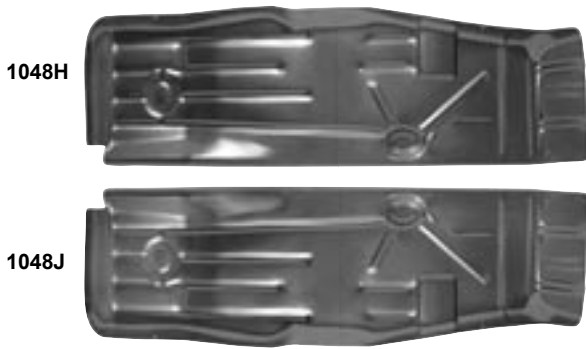

Floor Pans

1048H	1967-69	Floor Pan, RH	MSRP $75.00 ea
1048J	1967-69	Floor Pan, LH	MSRP $75.00 ea