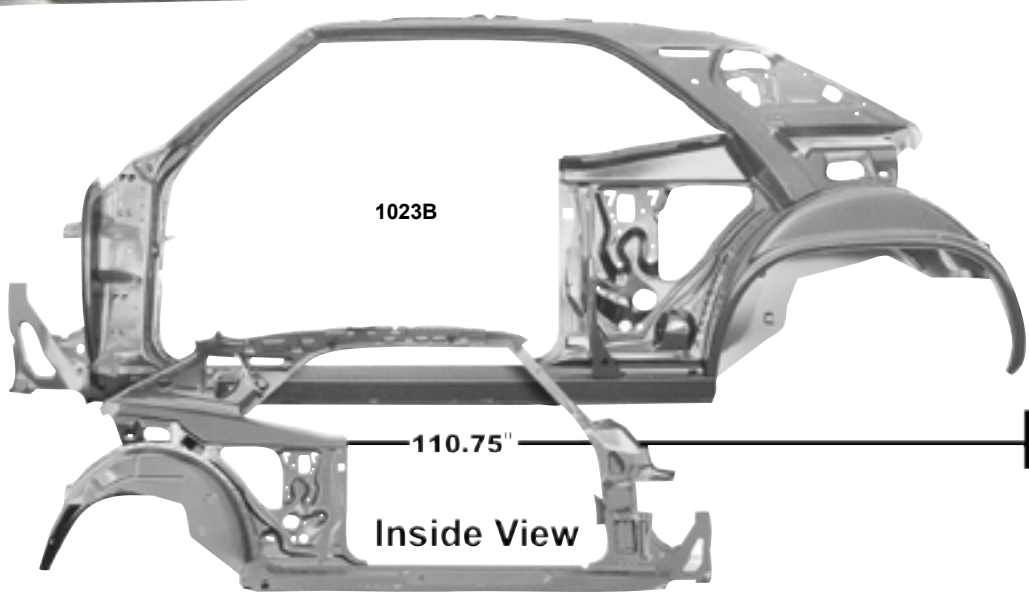

Wire Loom Shields

(Shown attached to body)

1008	1967-69	Wire Loom Shields 4 pcs., Coupe	MSRP \$144.00 set
------	---------	---------------------------------	-------------------

Quarter / Door Frame Assemblies