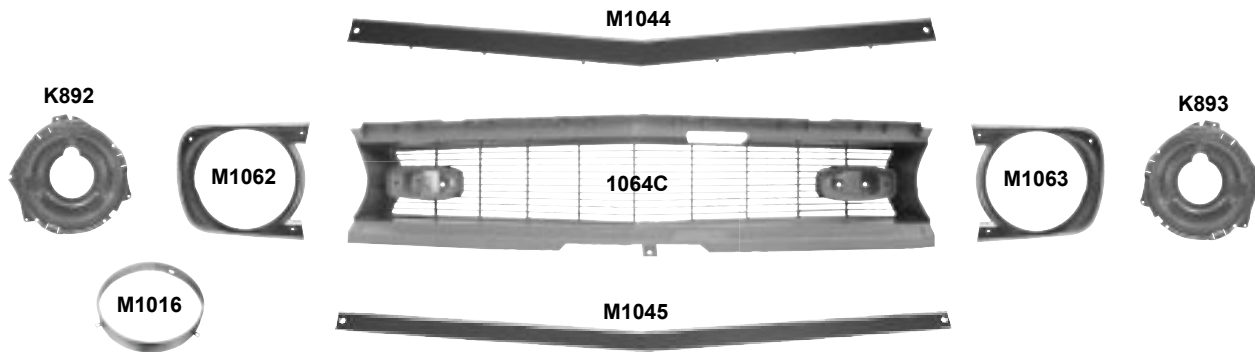

1064C	1968	Standard Grille	MSRP $100.00 ea
M1044	1968	Upper Standard Grille Molding	MSRP $62.00 ea
M1045	1968	Lower Standard Grille Molding	MSRP $62.00 ea
M1062	1968	Headlamp Bezel for Standard Grille, RH	MSRP $45.00 ea
M1063	1968	Headlamp Bezel for Standard Grille, LH	MSRP $45.00 ea
M1016	1967-73	Headlamp Retainer Ring, Fits RH or LH	MSRP $9.00 ea
K892	1967-69	Headlamp Mounting Bucket, RH	MSRP $37.00 ea
K893	1967-69	Headlamp Mounting Bucket, LH	MSRP $37.00 ea