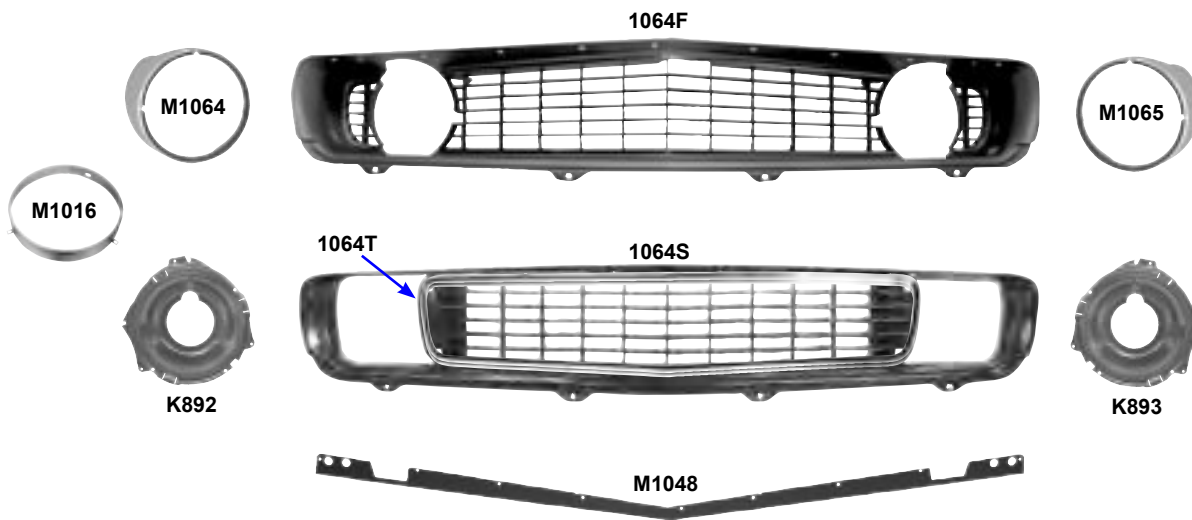

1064F	1969	Standard Grille, Black	MSRP $229.00 ea
1064R	1969	Standard Grille, Silver	MSRP $229.00 ea
1064S	1969	Rally Sport Grille	MSRP $172.00 ea
1064T	1969	Rally Sport Grille Molding	MSRP $130.00 ea
M1064	1969	Headlamp Bezel, Standard Grille, RH w/Chrome	MSRP $75.00 ea
M1065	1969	Headlamp Bezel, Standard Grille, LH w/Chrome	MSRP $75.00 ea
M1066	1969	Headlamp Bezel, Standard Grille, RH W/O Chrome	MSRP $40.00 ea
M1067	1969	Headlamp Bezel, Standard Grille, LH W/O Chrome	MSRP $40.00 ea
M1048	1969	Grille Reinforcement Bar	MSRP $30.00 ea
M1016	1967-73	Headlamp Retainer Ring, Fits RH or LH	MSRP $9.00 ea
K892	1967-69	Headlamp Mounting Bucket, RH	MSRP $37.00 ea
K893	1967-69	Headlamp Mounting Bucket, LH	MSRP $37.00 ea

Wholesale Only. MSRP not including Taxes, Shipping and Handling. MSRP are subject to change without notice