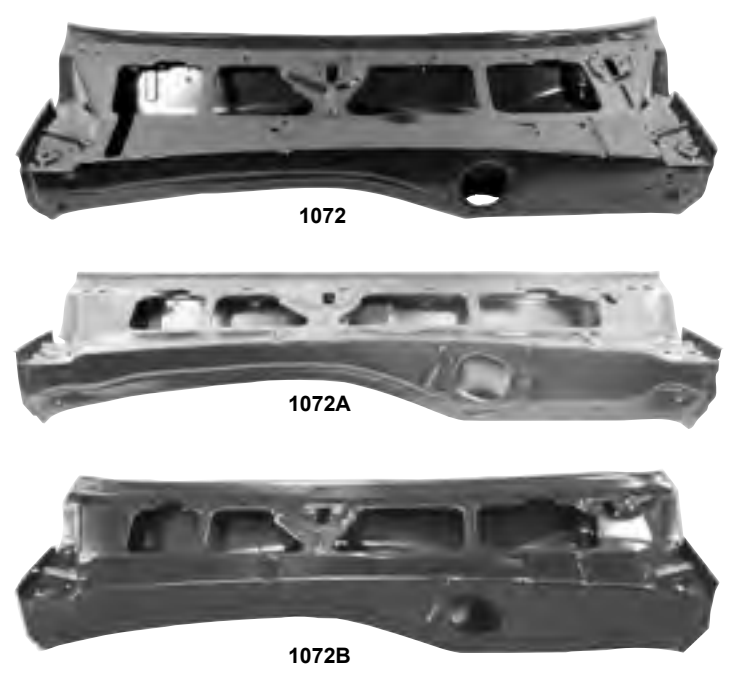

1072	1967	Lower Cowl Panel With A/C	MSRP $440.00 ea
1072A	1968	Lower Cowl Panel	
1072B	1969	Lower Cowl Panel