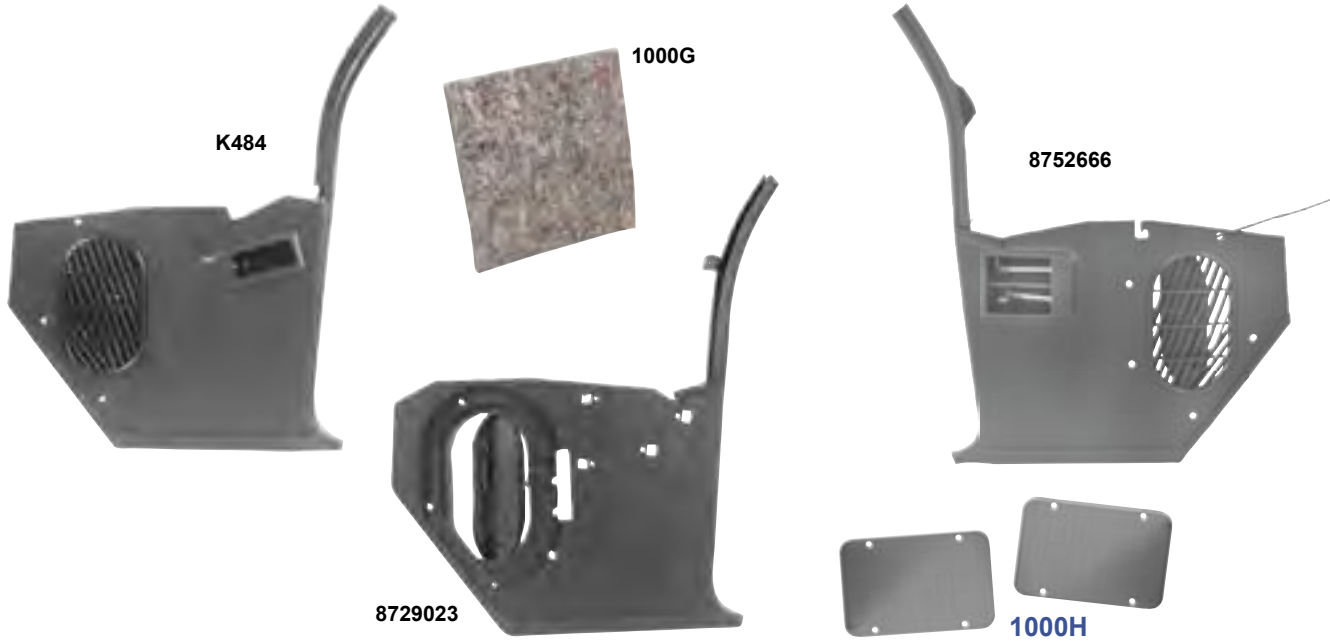

Kick Panels

7664684	1967-68	Kick Panel With A/C, RH	MSRP $119.00 ea
7664685	1967-68	Kick Panel With A/C, LH	MSRP $119.00 ea
K484	1967-68	Kick Panel Without A/C, RH (Also fits 1967-69 Firebird®)	MSRP $119.00 ea
K485	1967-68	Kick Panel Without A/C, LH (Also fits 1967-69 Firebird®)	MSRP $119.00 ea
8729022	1969	Kick Panel With A/C, RH	MSRP $119.00 ea
8729023	1969	Kick Panel With A/C, LH	MSRP $119.00 ea
8752666	1969	Kick Panel Without A/C, RH	MSRP $97.00 ea
8752667	1969	Kick Panel Without A/C, LH	MSRP $97.00 ea
1000G	1967-69	Kick Panel Insulation	MSRP $10.00 ea
1000H	New 1967-68	Kick Panel Speaker Grilles	MSRP $50.00 pr