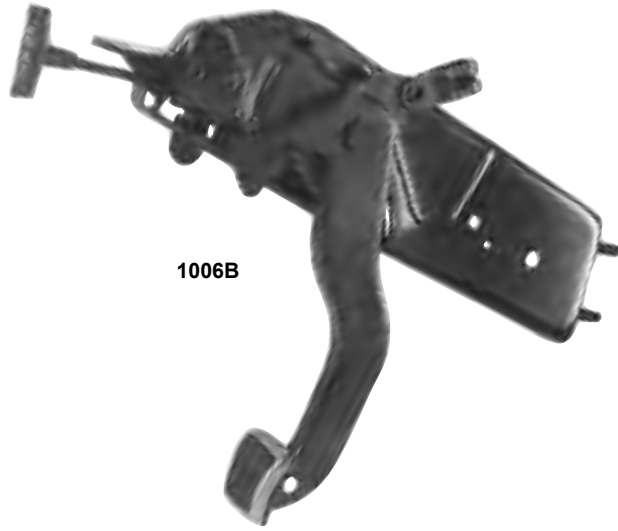

1006A

1006B

1006A	1967-68	Parking Brake Assembly	MSRP \$87.00 ea
1006B	1969	Parking Brake Assembly	MSRP \$87.00 ea

Stabilizer Rod / Bushing

dii Exclusive

1005	1967-68	Stabilizer Rod & Bushing	MSRP \$50.00 ea
------	---------	--------------------------	------------------------