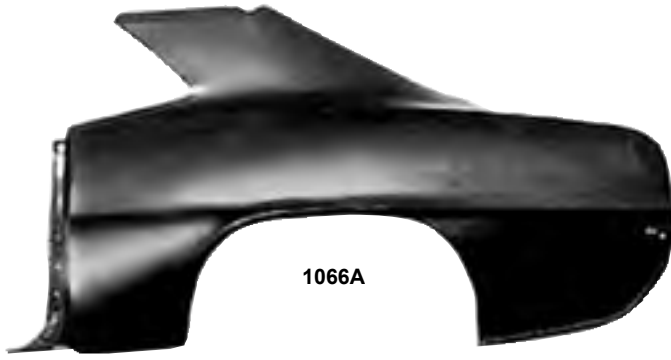

1066	1967	Full Quarter Panel RH, Coupe	MSRP $460.00 ea
1066A	1967	Full Quarter Panel LH, Coupe	MSRP $460.00 ea
1066W	1967	Full Quarter Panel RH, Convertible	MSRP $460.00 ea
1066X	1967	Full Quarter Panel LH, Convertible	MSRP $460.00 ea
1066S	1967	Full Quarter Panel RH, Coupe, Firebird®	MSRP $460.00 ea
1066T	1967	Full Quarter Panel LH, Coupe, Firebird®	MSRP $460.00 ea
1066N	1967	Full Quarter Panel RH, Convertible, Firebird®	MSRP $460.00 ea
1066P	1967	Full Quarter Panel LH, Convertible, Firebird®	MSRP $460.00 ea