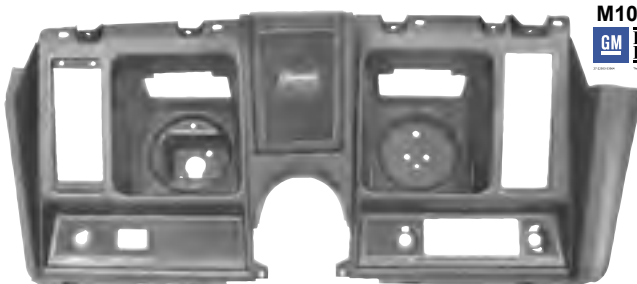

3856472

K851

3891761

6480760	1967-68	Dash Carrier Assembly	MSRP $119.00 ea
3856472	1967-68	A/C Vent Ball, (1967 w/AC, all 1968 astro-vent)	MSRP $27.00 ea
K851	1967-68	A/C Vent Ball Bezel	MSRP $24.00 ea
3891761	1967-68	Air Conditioning Dash Outlet	MSRP $67.00 ea

1024

1025

M1068E
GM Restoration Parts

1026

3937166

M1068E	1969	Dash Carrier Assembly	MSRP $374.00 ea
1024	New 1969	A/C - Astro Vent (Ends of dash)	MSRP $27.00 ea
1025	New 1969	A/C - Astro Vent Bezel	MSRP $27.00 ea
3937166	1969	A/C Vent Assembly. (Center Dash)	MSRP $105.00 ea
1026	New 1969	Dash Air Vent Control (Vent & Bezel)	MSRP $149.00 ea