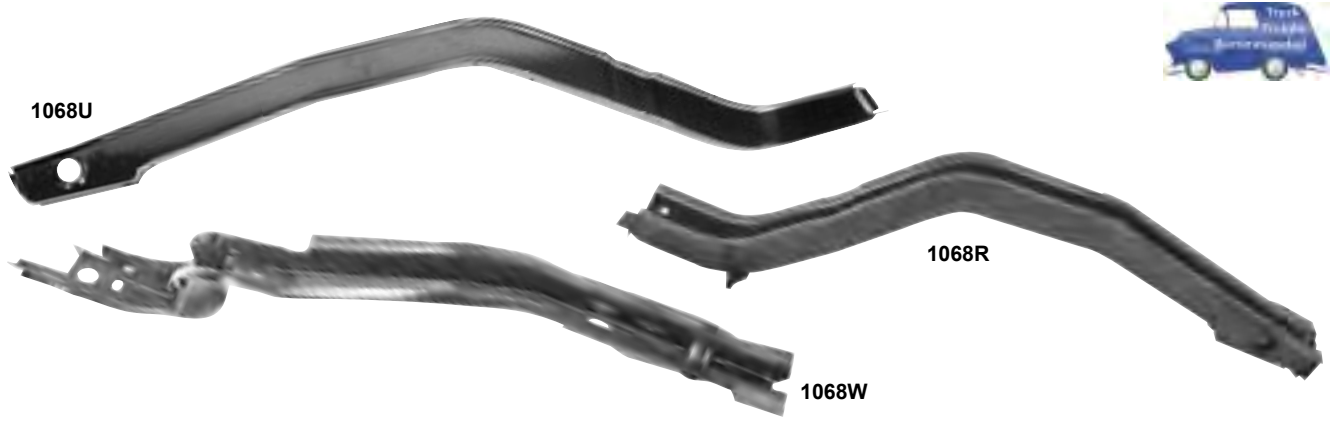

Wholesale Only. MSRP not including Taxes, Shipping and Handling. MSRP are subject to change without notice

Frame Rails & Extensions

1068T	1967	Frame Rail, RH	MSRP $242.00 ea
1068U	1967	Frame Rail, LH	MSRP $242.00 ea
1068R	1968-69	Frame Rail, RH	MSRP $242.00 ea
1068S	1968-69	Frame Rail, LH	MSRP $242.00 ea
1068W	1970-73	Frame Rail, RH	MSRP $315.00 ea
1068X	1970-73	Frame Rail, LH	MSRP $315.00 ea