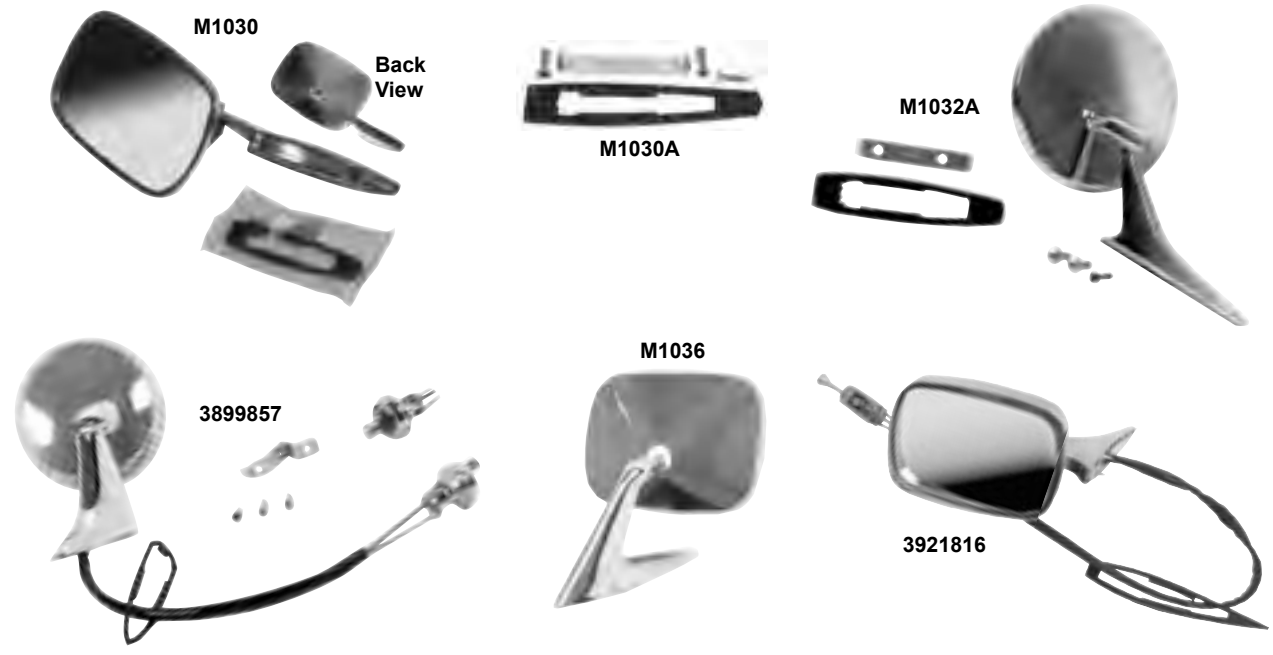

Exterior Mirrors

M1032	1967		Round Mirror with "bowtie"	MSRP $30.00 ea
M1032A	1967-69		Round Mirror without "bowtie"	MSRP $30.00 ea
M1030A	1967-69		Mirror mounting kit	MSRP $5.00 ea
M1030	1968-69		Rectangular Mirror, RH	MSRP $30.00 ea
M1031	1968-69		Rectangular Mirror, LH	MSRP $30.00 ea
3899857	1967		Remote Mirror LH	MSRP $150.00 ea
3921816	1968		Remote Mirror LH	MSRP $150.00 ea
3957203	1969		Remote Mirror LH	MSRP $150.00 ea
M1036	1970-81		Standard Mirror RH/LH	MSRP $39.00 ea