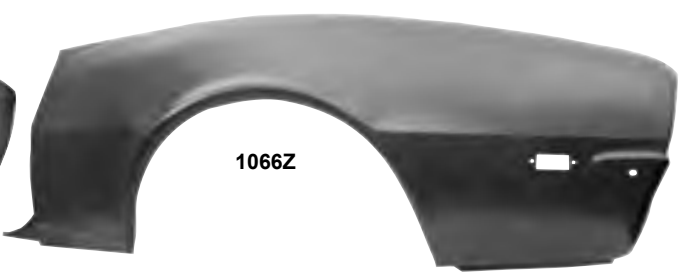

1066B	1968	Full Quarter Panel RH, Coupe	MSRP $460.00 ea
1066C	1968	Full Quarter Panel LH, Coupe	MSRP $460.00 ea
1066Y	1968	Full Quarter Panel RH, Convertible	MSRP $460.00 ea
1066Z	1968	Full Quarter Panel LH, Convertible	MSRP $460.00 ea

Wholesale Only. MSRP not including Taxes, Shipping and Handling. MSRP are subject to change without notice.