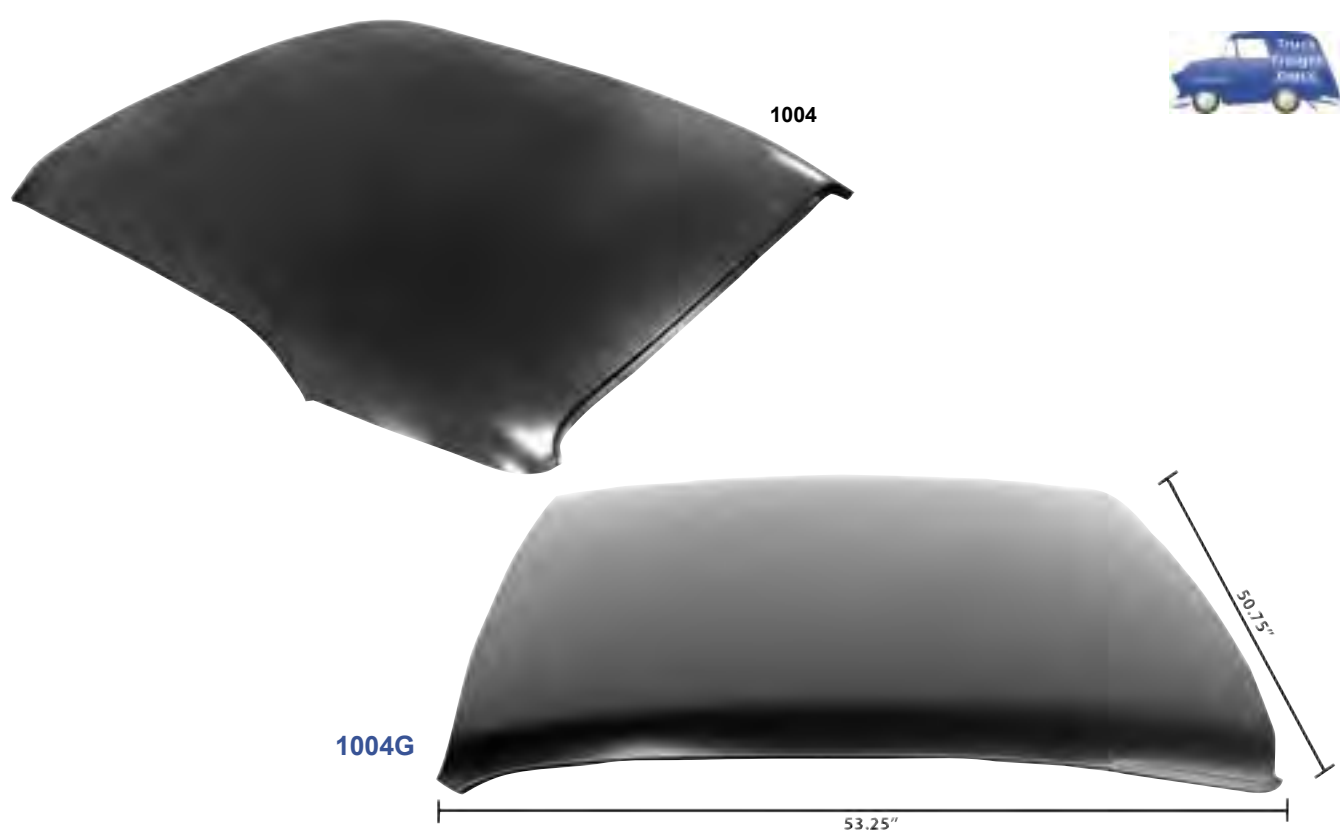

Roof Panels

1004		1967-69	Roof Panel	MSRP $324.00 ea
1004G	New	1970-74	Roof Panel	MSRP $497.00 ea
1004GA	New	1970-74	Roof Panel with braces	Call

Wholesale Only. MSRP not including Taxes, Shipping and Handling. MSRP are subject to change without notice.