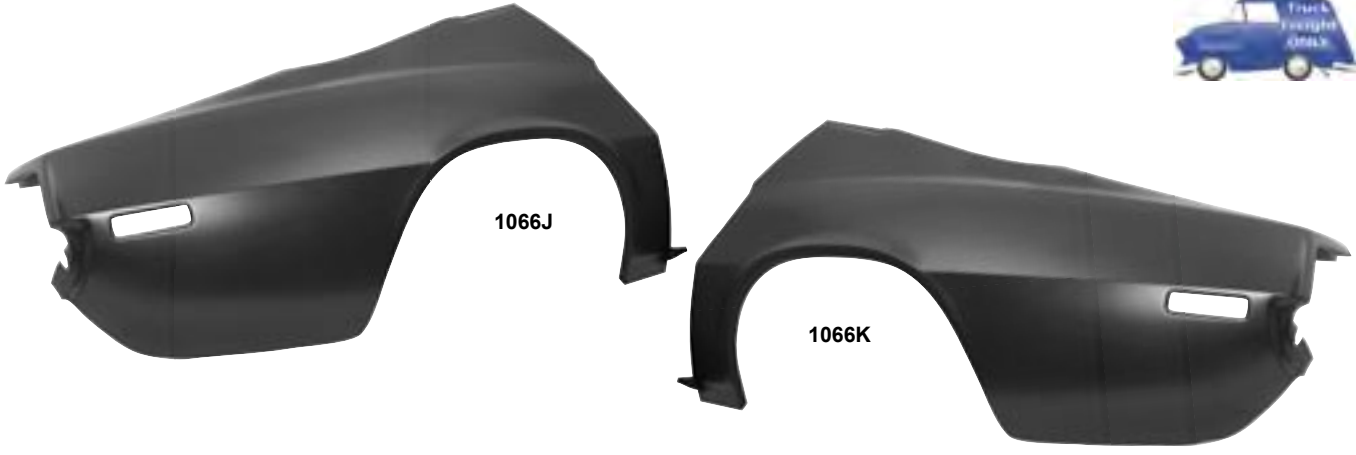

Wholesale Only. MSRP not including Taxes, Shipping and Handling. MSRP are subject to change without notice

Quarter Panels, continued

1066J	1970-73	Full Quarter Panel RH	MSRP $477.00 ea
1066K	1970-73	Full Quarter Panel LH	MSRP $477.00 ea