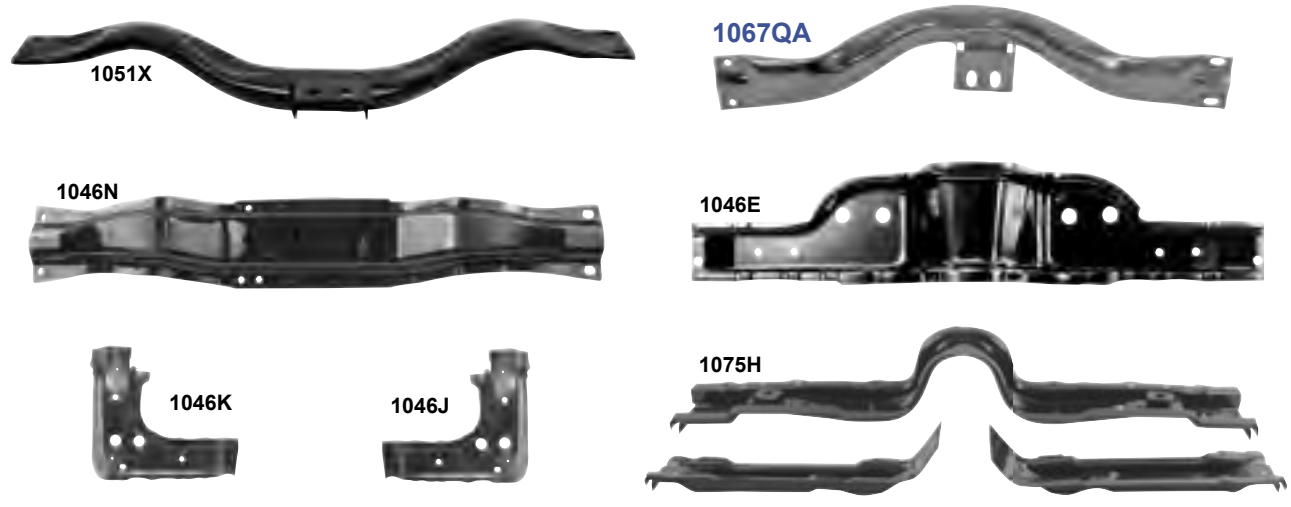

Floor Pan Braces

1046N	1967-69	Crossmember Trans Support, CV (TH350, Powerglide or Manual Transmissions)	MSRP $132.00 ea
1051X	1967-69	Crossmember Trans Support (Turbo 400)	MSRP $87.00 ea
1046E	1967-69	Floor Pan Under Brace, Convertible	MSRP $112.00 ea
1046J	1967-69	Front Floor Pan Brace, Convertible, RH	MSRP $64.00 ea
1046K	1967-69	Front Floor Pan Brace, Convertible, LH	MSRP $64.00 ea
1075H	1970-73	Front Floor Braces, 3 Pcs.	MSRP $229.00 set
1067QA	New 1970-81	Crossmember Trans Support (Turbo 400)	MSRP $89.00 ea