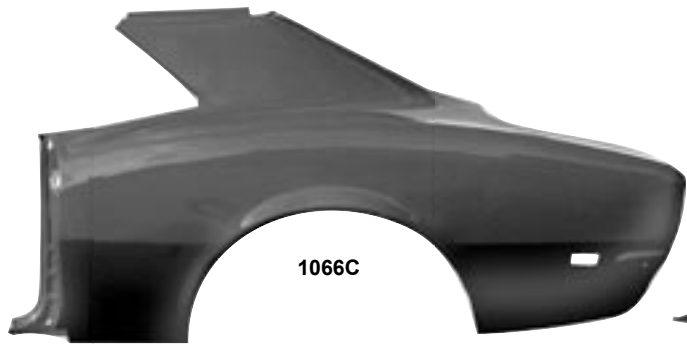

1066B	1968	Full Quarter Panel RH, Coupe	MSRP $460.00 ea
1066C	1968	Full Quarter Panel LH, Coupe	MSRP $460.00 ea
1066Y	1968	Full Quarter Panel RH, Convertible	MSRP $460.00 ea
1066Z	1968	Full Quarter Panel LH, Convertible	MSRP $460.00 ea

Wholesale Only. MSRP not including Taxes, Shipping and Handling. MSRP are subject to change without notice.