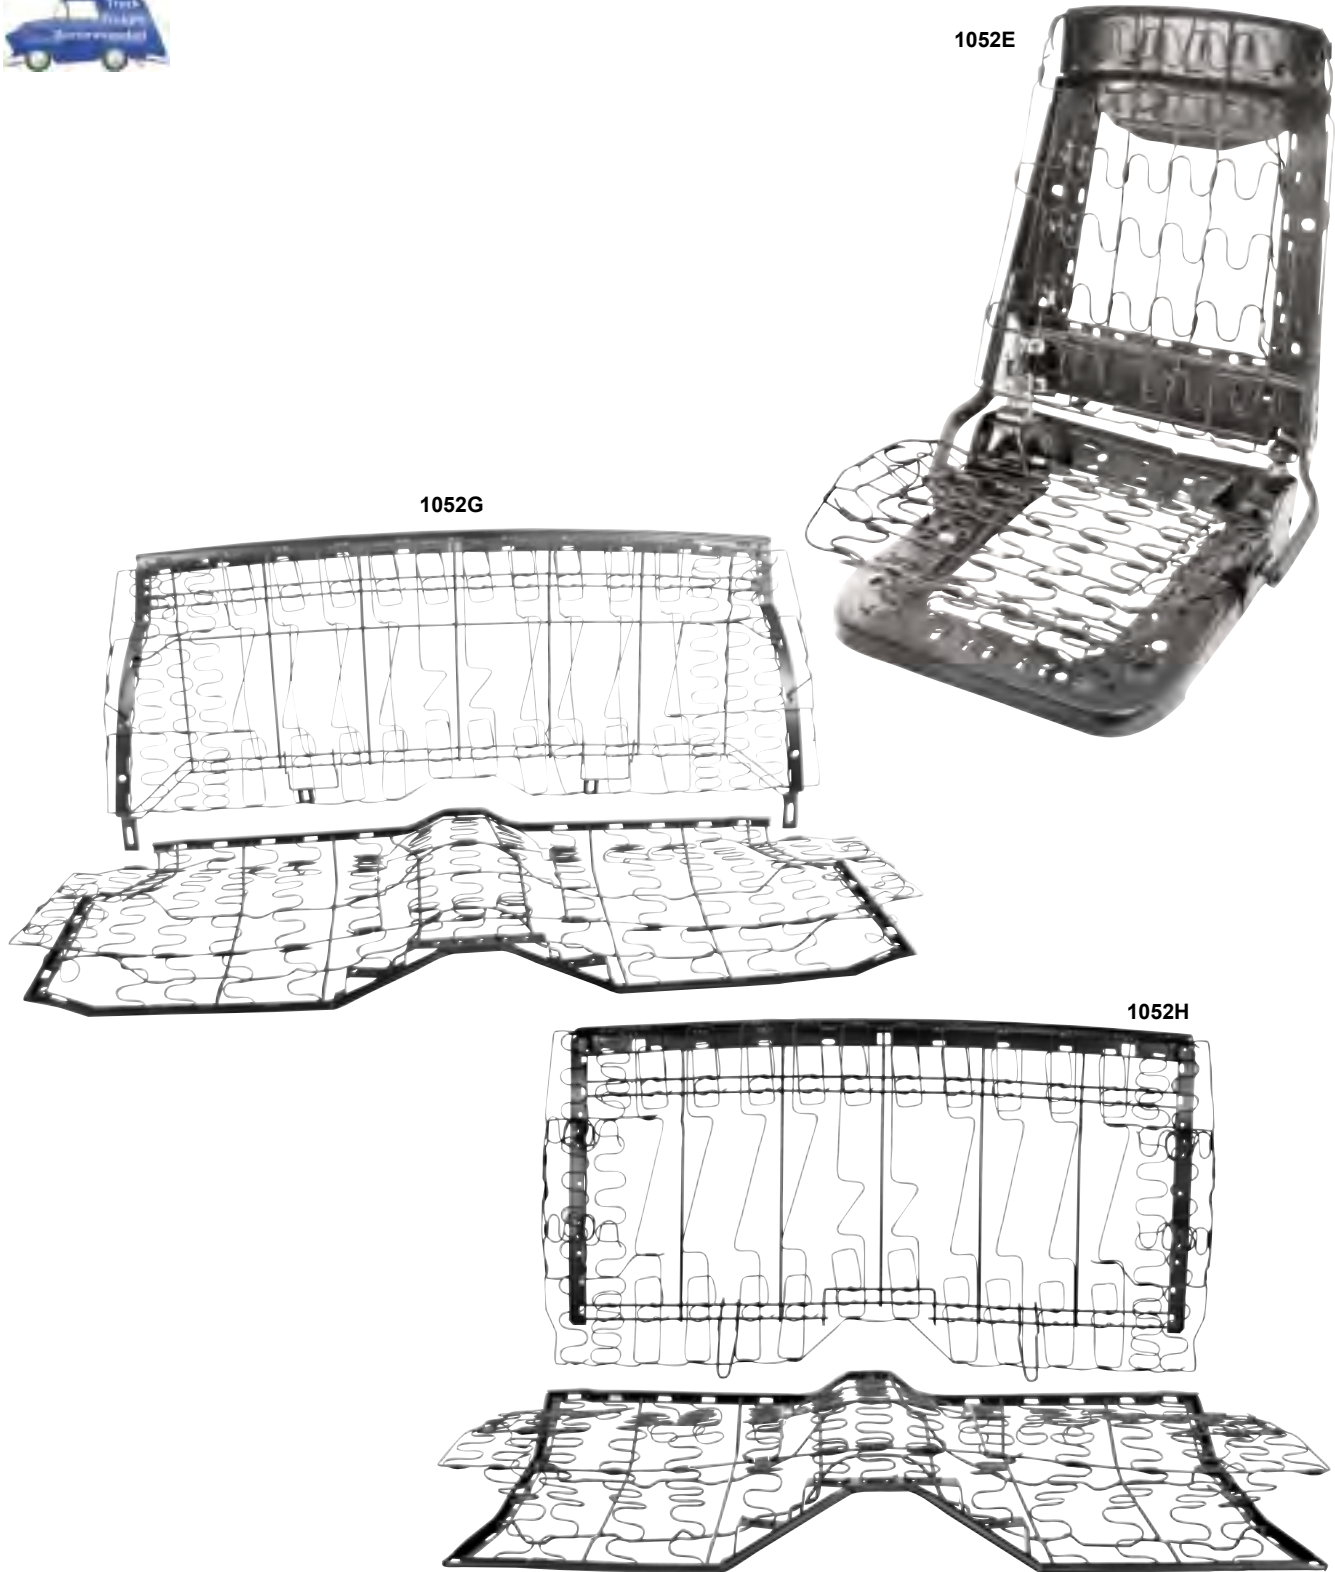

1052E	1967-69	Seat Frame Assy, RH (1969 requires headrest hardware)	MSRP $459.00 ea
1052F	1967-69	Seat Frame Assy, LH (1969 requires headrest hardware)	MSRP $459.00 ea
1052G	1967-69	Rear Seat Spring/Frame Set Coupe Standard	MSRP $920.00 ea
1052H	1967-69	Rear Seat Spring/Frame Set Convertible & Coupe Deluxe	MSRP $920.00 ea

Wholesale Only. MSRP not including Taxes, Shipping and Handling. MSRP are subject to change without notice