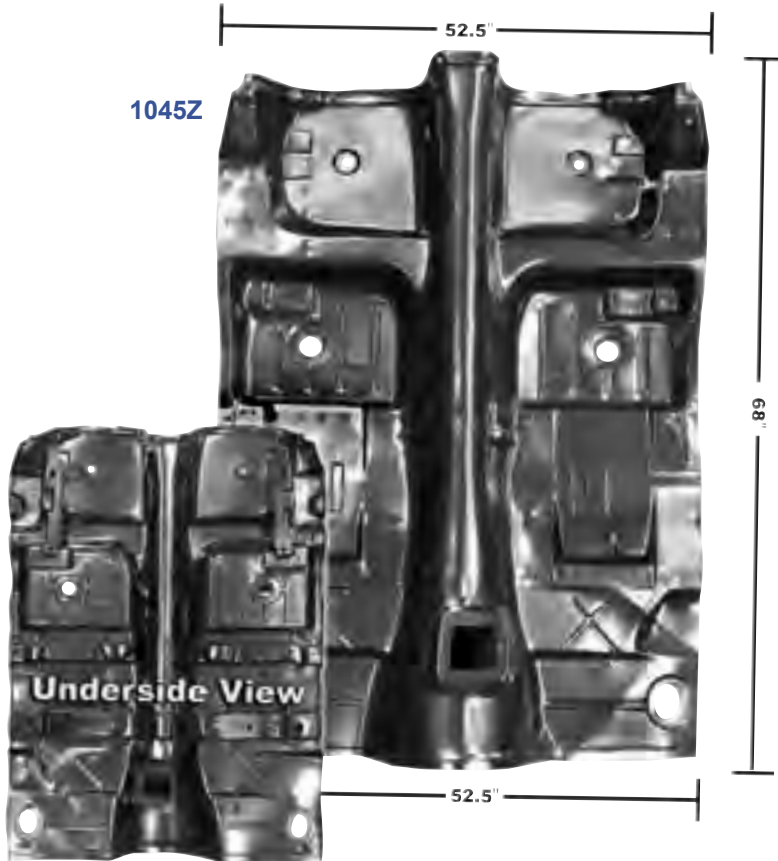

1045Z

Underside View

1045Z	New	1970-73	Complete Floor Pan with Braces	MSRP $1010.00 ea
1047F		1967-81	Floor Pan Plug	MSRP $5.00 ea

Wholesale Only. MSRP not including Taxes, Shipping and Handling. MSRP are subject to change without notice.