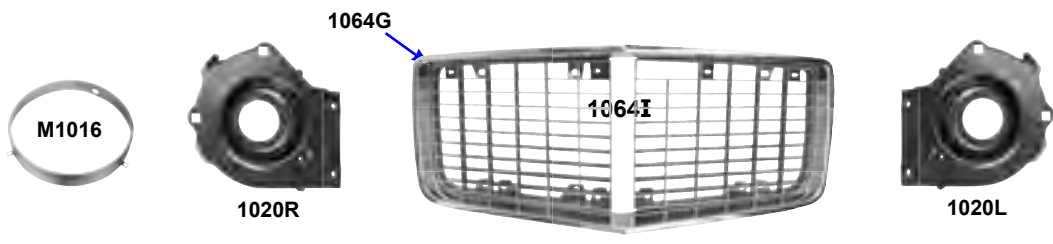

Wholesale Only. MSRP not including Taxes, Shipping and Handling. MSRP are subject to change without notice

1064I	1970-73	Rally Sport Grille, 2 pcs.	MSRP $152.00 pr
1064G	1970-73	Rally Sport Grille Surround	MSRP $477.00 ea
M1016	1967-73	Headlamp Retainer Ring, RH/LH	MSRP $9.00 ea
1020R	1970-73	Headlamp Mounting Bucket, RH	MSRP $37.00 ea
1020L	1970-73	Headlamp Mounting Bucket, LH	MSRP $37.00 ea