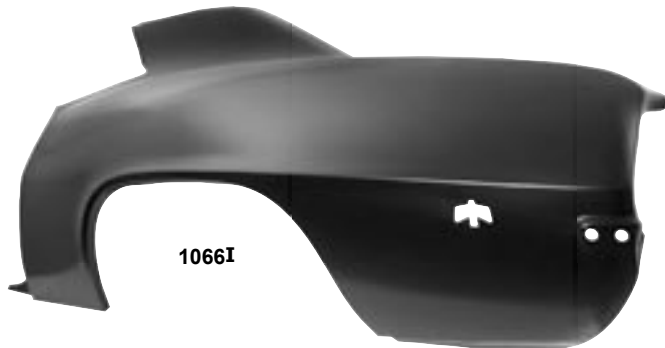

Quarter Panels, continued

1066U	1968	Full Quarter Panel RH, Coupe, Firebird®	MSRP $460.00 ea
1066V	1968	Full Quarter Panel LH, Coupe, Firebird®	MSRP $460.00 ea
1066Q	1968	Full Quarter Panel RH, Convertible, Firebird®	MSRP $460.00 ea
1066R	1968	Full Quarter Panel LH, Convertible, Firebird®	MSRP $460.00 ea

1066I

1066D	1969	Full Quarter Panel RH, Coupe	MSRP $460.00 ea
1066E	1969	Full Quarter Panel LH, Coupe	MSRP $460.00 ea
1066F	1969	Full Quarter Panel RH, Convertible	MSRP $460.00 ea
1066G	1969	Full Quarter Panel LH, Convertible	MSRP $460.00 ea
1066H	1969	Full Quarter Panel RH, Coupe, Firebird®	MSRP $460.00 ea
1066I	1969	Full Quarter Panel LH, Coupe, Firebird®	MSRP $460.00 ea
1066L	1969	Full Quarter Panel RH, Convertible, Firebird®	MSRP $460.00 ea
1066M	1969	Full Quarter Panel LH, Convertible, Firebird®	MSRP $460.00 ea

1000R	New	1969	Quarter Panel Inner Bracket RH, Convertible	MSRP $189.00 ea
1000L	New	1969	Quarter Panel Inner Bracket LH, Convertible	MSRP $189.00 ea

Wholesale Only. MSRP not including Taxes, Shipping and Handling. MSRP are subject to change without notice