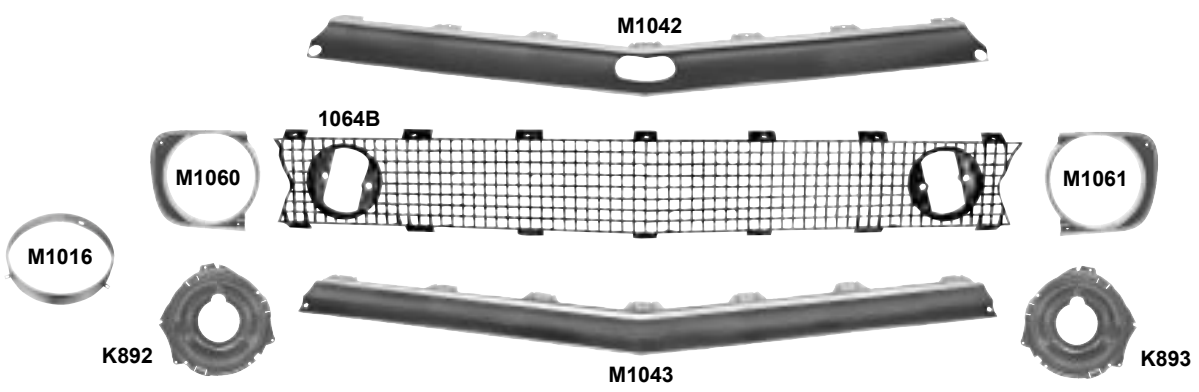

Wholesale Only. MSRP not including Taxes, Shipping and Handling. MSRP are subject to change without notice.

1064B	1967	Standard Grille	MSRP $62.00 ea
M1042	1967	Upper Standard Grille Molding	MSRP $62.00 ea
M1043	1967	Lower Standard Grille Molding	MSRP $62.00 ea
M1060	1967	Headlamp Bezel for Standard Grille, RH	MSRP $49.00 ea
M1061	1967	Headlamp Bezel for Standard Grille, LH	MSRP $49.00 ea
M1016	1967-73	Headlamp Retainer Ring, Fits RH or LH	MSRP $9.00 ea
K892	1967-69	Headlamp Mounting Bucket, RH	MSRP $37.00 ea
K893	1967-69	Headlamp Mounting Bucket, LH	MSRP $37.00 ea