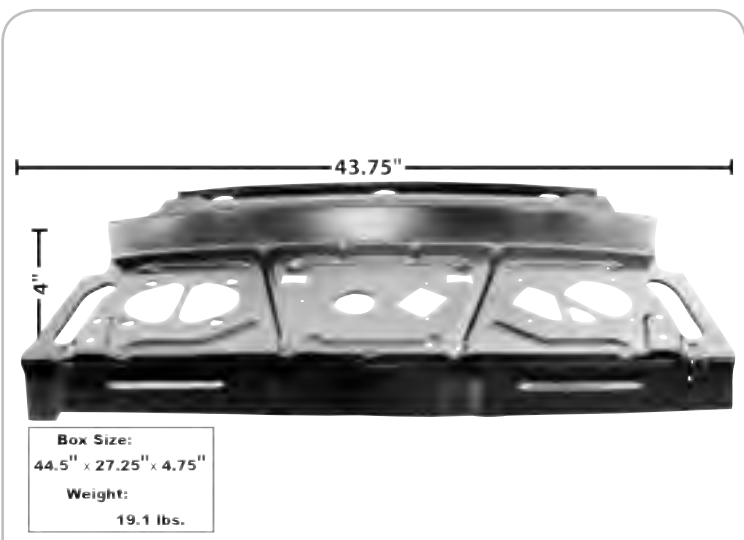

1001C	New	1967-69	Package Shelf Panel Kit w/Reinforcements	MSRP $305.00 ea