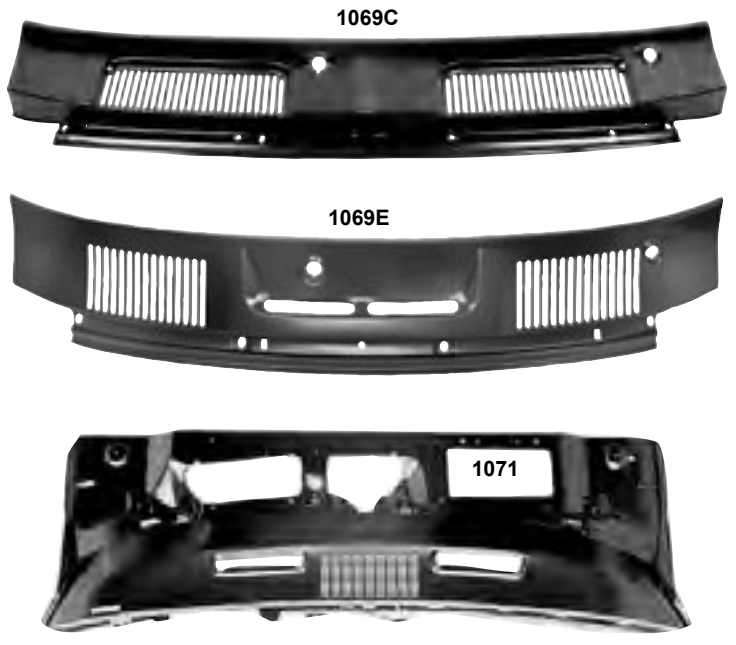

Wholesale Only. MSRP not including Taxes, Shipping and Handling. MSRP are subject to change without notice

1069C	1967-69	Hood Cowl Vent Grille	MSRP $152.00 ea
1069E	1969	Hood Cowl Vent Grille, Firebird®	MSRP $260.00 ea
1071	1970-73	Hood Cowl Vent Grille	MSRP $202.00 ea