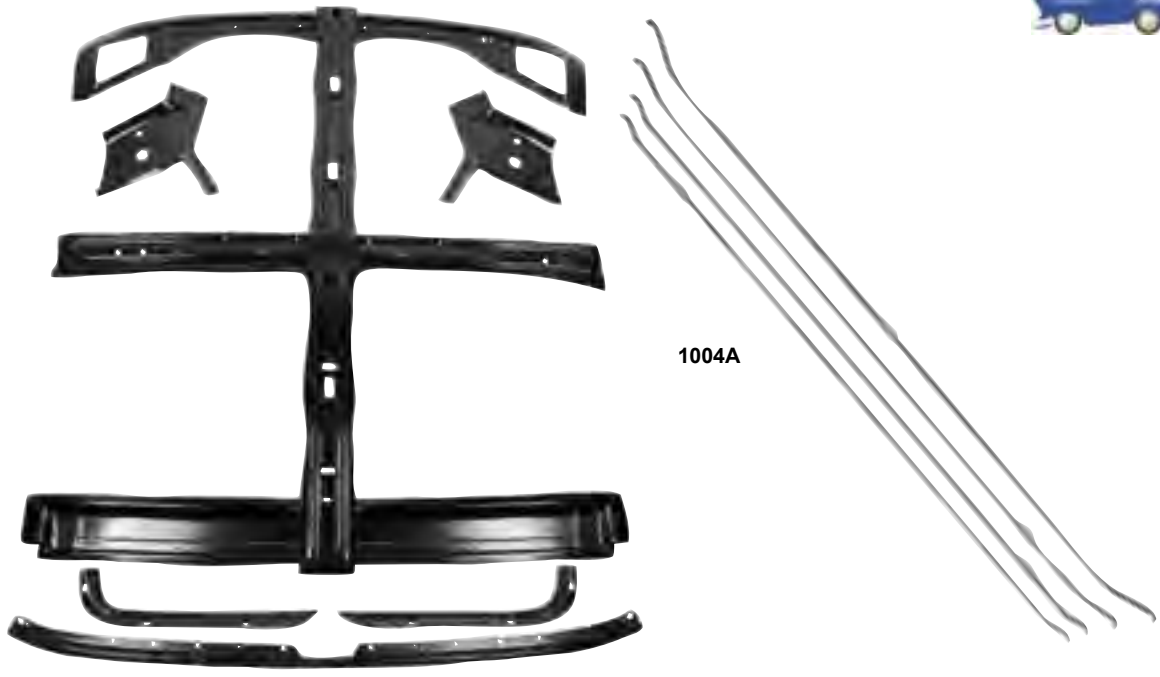

Roof Panels

1004		1967-69	Roof Panel	MSRP \$324.00 ea
1004G	New	1970-74	Roof Panel	MSRP \$497.00 ea
1004GA	New	1970-74	Roof Panel with braces	Call

Wholesale Only. MSRP not including Taxes, Shipping and Handling. MSRP are subject to change without notice.

Roof Panel Braces

1004A

1004B

1004A	1967-68	Roof Panel Brace Kit, 14 Pc. Set	MSRP \$242.00 ea
1004B	1969	Roof Panel Brace Kit, 7 Pc. Set	MSRP \$245.00 ea

1004F	New	1967-69	Roof Drip Rails, Pair	MSRP \$142.00 pr
-------	-----	---------	-----------------------	-------------------------