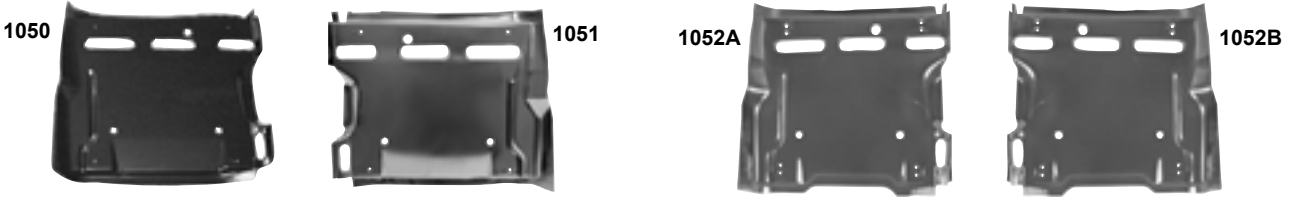

1050	1969	Seat Platform, RH	MSRP $67.00 ea
1051	1969	Seat Platform, LH	MSRP $67.00 ea
1052A	1967-68	Seat Platform, RH	MSRP $69.00 ea
1052B	1967-68	Seat Platform, LH	MSRP $69.00 ea