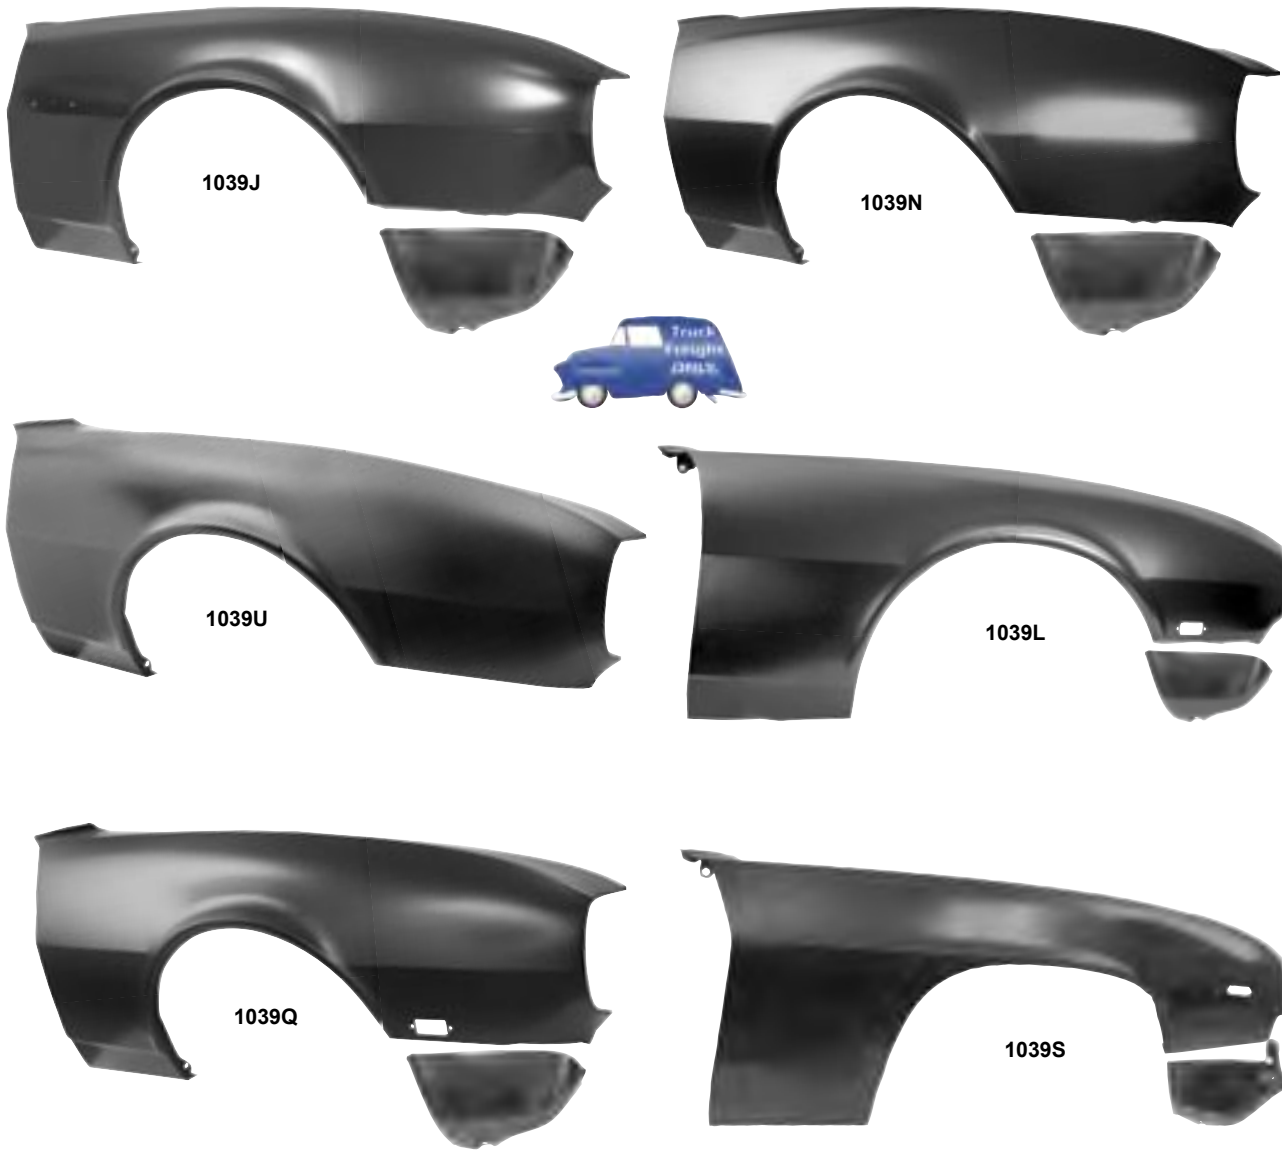

Front Fenders

1039J	1967	Fender w/Extension RH, Standard	MSRP $267.00 ea
1039K	1967	Fender w/Extension LH, Standard	MSRP $267.00 ea
1039N	1967	Fender w/Ext. RH, Rally Sport	MSRP $267.00 ea
1039P	1967	Fender w/Ext. LH, Rally Sport	MSRP $267.00 ea
1039U	1967-68	Fender RH, Firebird®	MSRP $362.00 ea
1039V	1967-68	Fender LH, Firebird®	MSRP $362.00 ea
1039L	1968	Fender w/Extension RH, STD	MSRP $267.00 ea
1039M	1968	Fender w/Extension LH, STD	MSRP $267.00 ea
1039Q	1968	Fender w/Ext. RH, Rally Sport	MSRP $267.00 ea
1039R	1968	Fender w/Ext. LH, Rally Sport	MSRP $267.00 ea
1039S	1969	Fender w/Extension RH	MSRP $344.00 ea
1039T	1969	Fender w/Extension LH	MSRP $344.00 ea

Wholesale Only. MSRP not including Taxes, Shipping and Handling. MSRP are subject to change without notice