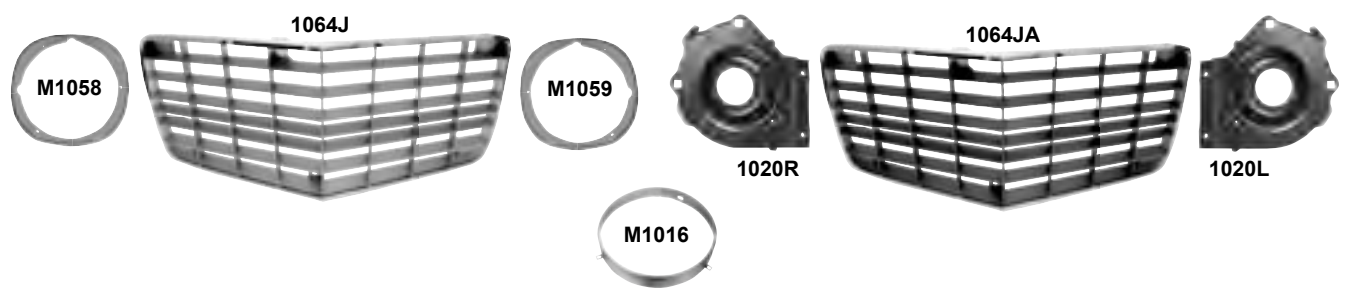

1064J	1972-73	Standard Grille, Silver with trim	MSRP $190.00 ea
1064JA	1972-73	Grille for Z28 and SS, Black with trim	MSRP $190.00 ea
M1058	1970-73	Headlamp Bezel, Standard Grille, RH	MSRP $50.00 ea
M1059	1970-73	Headlamp Bezel, Standard Grille, LH	MSRP $50.00 ea
M1016	1967-73	Headlamp Retainer Ring, RH/LH	MSRP $9.00 ea
1020R	1970-73	Headlamp Mounting Bucket, RH	MSRP $37.00 ea
1020L	1970-73	Headlamp Mounting Bucket, LH	MSRP $37.00 ea