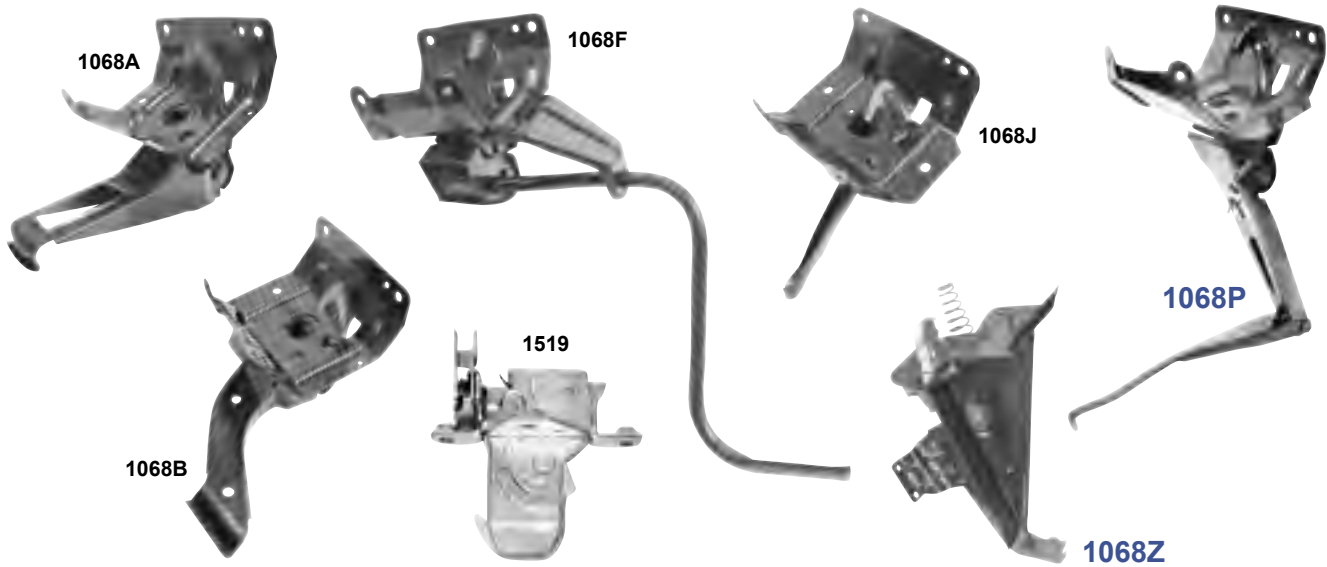

Cowl Shoulder Panels

1068G	1967-69	Hood Hinge, RH	MSRP \$55.00 ea
1068H	1967-69	Hood Hinge, LH	

Hood Hinges

Safety Catch/Spring

1068QC	1967-73	Safety Catch & Spring Chrome	MSRP \$42.00 ea
1068Q	1967-73	Safety Catch & Spring	MSRP \$39.00 ea

Hood Latches

1068A	1967	Hood Latch (Excluding Rally Sport)	MSRP \$75.00 ea
1068B	1968	Hood Latch (Excluding Rally Sport)	MSRP \$75.00 ea
1068F	1967-68	Hood Latch Assembly, Rally Sport	MSRP \$75.00 ea
1068J	1969	Hood Latch Assembly	MSRP \$75.00 ea
1068Z	New 1969	Hood Latch Assembly, Firebird®	MSRP \$164.00 ea
1068P	New 1970-73	Hood Latch Assembly	MSRP \$95.00 ea
1519	1970-81	Hood Latch Assembly, Firebird®	MSRP \$60.00 ea