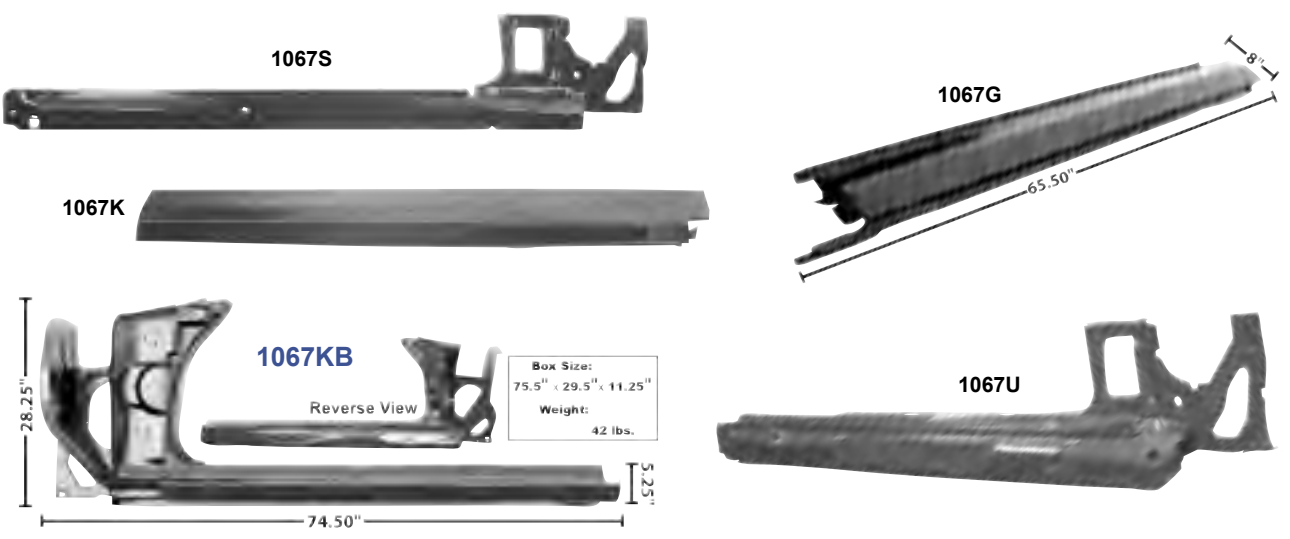

Rocker Panels

1067R	1967-68	Inner Rocker Panel RH, Coupe	MSRP $107.00 ea
1067S	1967-68	Inner Rocker Panel LH, Coupe	MSRP $107.00 ea
1067G	1967-69	Rocker Panel, RH, Coupe	MSRP $105.00 ea
1067H	1967-69	Rocker Panel, LH, Coupe	MSRP $105.00 ea
1067T	1967-69	Rocker Panel (Inner & Outer), RH, Convertible	MSRP $382.00 ea
1067U	1967-69	Rocker Panel (Inner & Outer), LH, Convertible	MSRP $382.00 ea
1067J	1970-81	Rocker Panel, RH	MSRP $127.00 ea
1067K	1970-81	Rocker Panel, LH	MSRP $127.00 ea
1067KA	New 1970-73	Rocker Panel (Inner & Outer), RH	MSRP $459.00 ea
1067KB	New 1970-73	Rocker Panel (Inner & Outer), LH	MSRP $459.00 ea