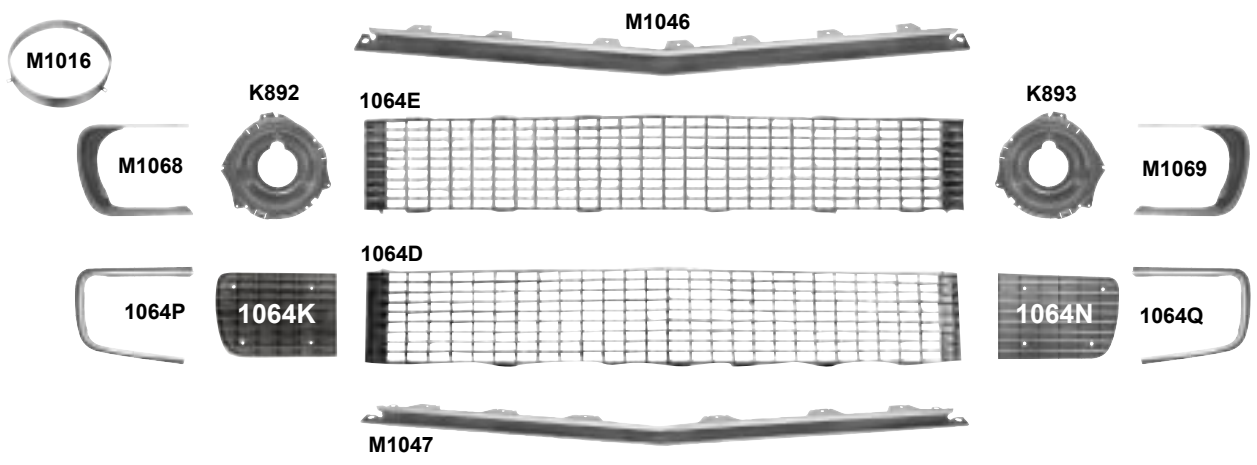

1064D	1967	Rally Sport Grille, Black (No headlamp cover)	MSRP $62.00 ea
1064E	1967-68	Rally Sport Grille, W/Chrome (No headlamp cover)	MSRP $100.00 ea
M1046	1967-68	Upper Rally Sport Grille Molding	MSRP $79.00 ea
M1047	1967-68	Lower Rally Sport Grille Molding	MSRP $79.00 ea
M1068	1967-68	Headlamp Bezel for Rally Sport Grille, RH	MSRP $50.00 ea
M1069	1967-68	Headlamp Bezel for Rally Sport Grille, LH	MSRP $50.00 ea
M1016	1967-73	Headlamp Retainer Ring, Fits RH or LH	MSRP $9.00 ea
K892	1967-69	Headlamp Mounting Bucket, RH	MSRP $37.00 ea
K893	1967-69	Headlamp Mounting Bucket, LH	MSRP $37.00 ea
1064K	1967-68	Headlamp Cover Return for Rally Sport, RH Black	MSRP $15.00 ea
1064L	1967-68	Headlamp Cover Return for Rally Sport, LH Black	MSRP $15.00 ea
1064M	1967-68	Headlamp Cover Return for Rally Sport, RH Chrome trim	MSRP $27.00 ea
1064N	1967-68	Headlamp Cover Return for Rally Sport, LH Chrome trim	MSRP $27.00 ea
1064P	1967-68	Headlamp Cover Opening Mldg, for Rally Sport, RH	MSRP $42.00 ea
1064Q	1967-68	Headlamp Cover Opening Mldg, for Rally Sport, LH	MSRP $42.00 ea