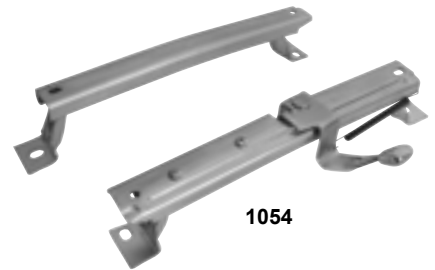

Seat Brackets

Seat frames on page C22...

1054	1967-69	Seat Track, RH 2 pcs.	

MSRP $132.00 set

1054A	1967-69	Seat Track, LH 2 pcs.	

MSRP $132.00 set

Wholesale Only. MSRP not including Taxes, Shipping and Handling. MSRP are subject to change without notice.