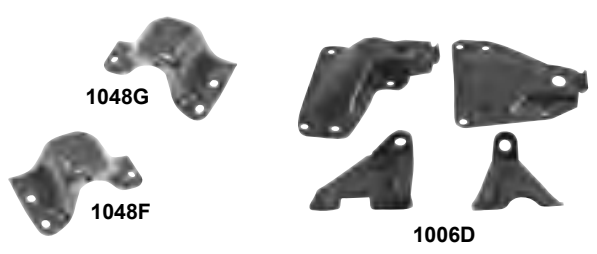

Engine Mounts

1048F	1967-69	Engine Mount, RH	Small Block	MSRP $20.00 ea
1048G	1967-69	Engine Mount, LH	Small Block	
1006D	1969	Engine Mounts, 4 pcs., Firebird®		MSRP $95.00 set