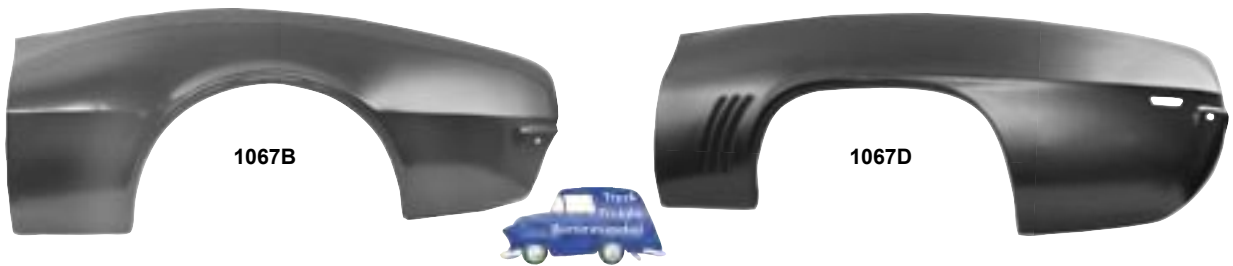

Quarter Panel Skins

1067A	1967-68	Quarter Panel Skin RH (Cut quarter marker hole for '68)	MSRP $94.00 ea
1067B	1967-68	Quarter Panel Skin LH (Cut quarter marker hole for '68)	MSRP $94.00 ea
1067C	1969	Quarter Panel Skin RH	MSRP $94.00 ea
1067D	1969	Quarter Panel Skin LH	MSRP $94.00 ea