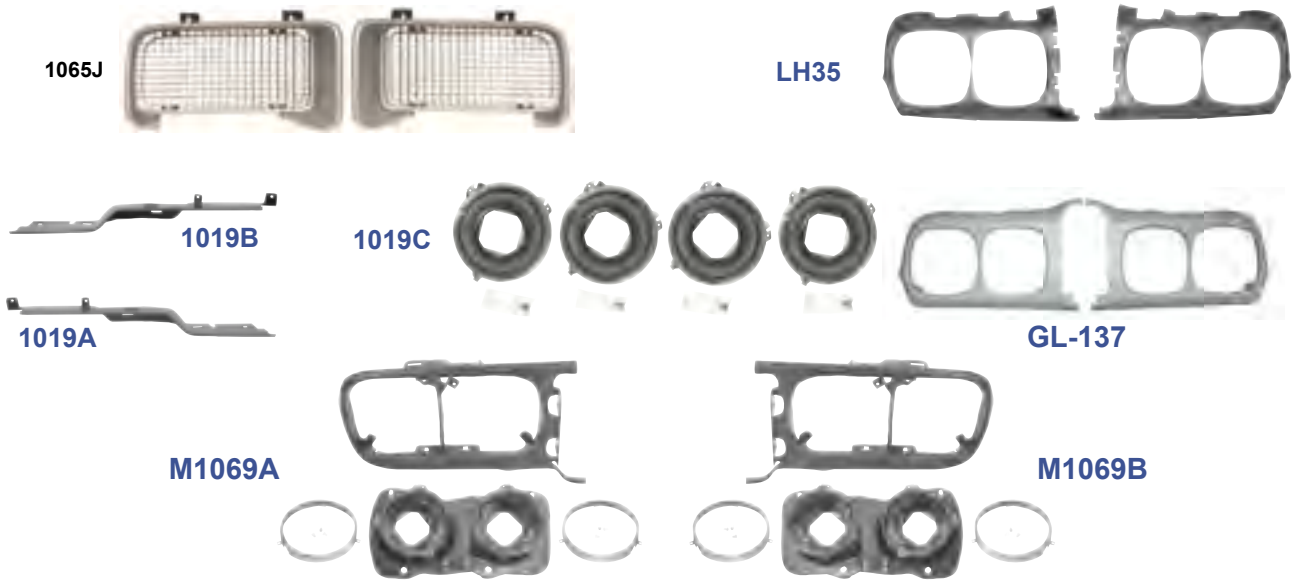

1065J	1969	Firebird/TransAm grille, 2 pcs., Firebird®	MSRP $259.00 pr
1019C	New 1969	Headlamp Mounting Buckets, 4 pcs., Firebird®	MSRP $130.00 set
GL-137	New 1969	Headlamp Bezels., Firebird®	MSRP $100.00 pr
LH35	New 1969	Headlamp Bezel Seals, Firebird®	MSRP $170.00 pr
M1069A	New 1969	Headlamp Mounting Bucket & Bezel Assembly, RH, Firebird®	MSRP $202.00 set
M1069B	New 1969	Headlamp Mounting Bucket & Bezel Assembly, LH, Firebird®	MSRP $202.00 set
1019A	New 1969	Headlamp Mounting Bracket, RH Firebird®	MSRP $85.00 ea
1019B	New 1969	Headlamp Mounting Bracket, LH Firebird®	MSRP $85.00 ea

Wholesale Only. MSRP not including Taxes, Shipping and Handling. MSRP are subject to change without notice