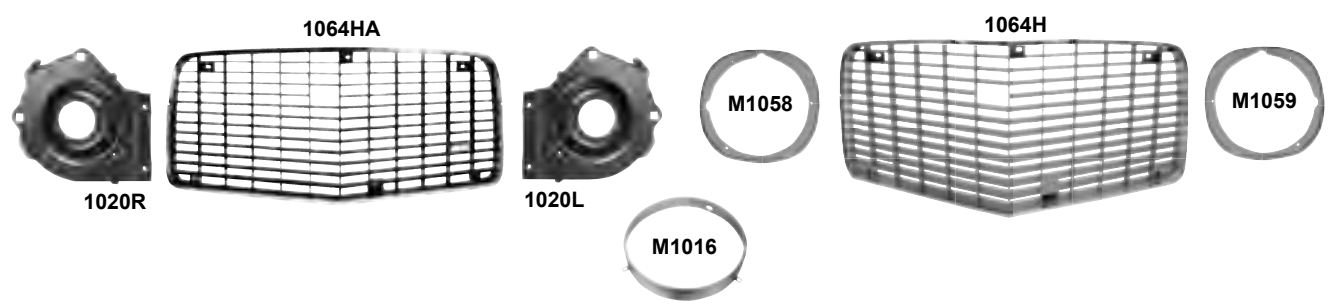

1064H	1970-71	Standard Grille, Silver with trim	MSRP $190.00 ea
1064HA	1970-71	Grille for Z28 and SS, Black with trim	MSRP $190.00 ea
M1058	1970-73	Headlamp Bezel, Standard Grille, RH	MSRP $50.00 ea
M1059	1970-73	Headlamp Bezel, Standard Grille, LH	MSRP $50.00 ea
M1016	1967-73	Headlamp Retainer Ring, RH/LH	MSRP $9.00 ea
1020R	1970-73	Headlamp Mounting Bucket, RH	MSRP $37.00 ea
1020L	1970-73	Headlamp Mounting Bucket, LH	MSRP $37.00 ea