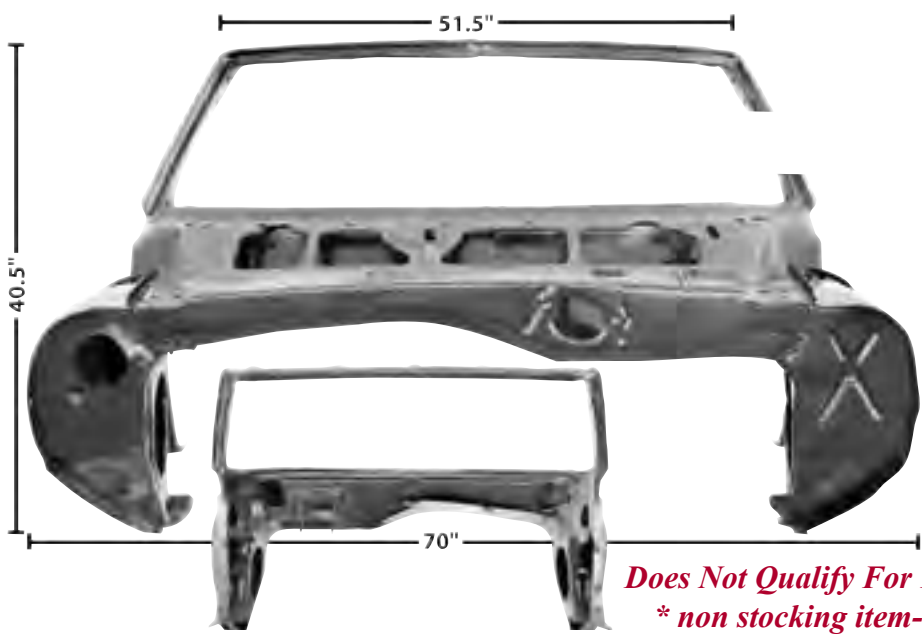

Windshield / Cowl Assembly

*Does Not Qualify For Free Freight Program
* non stocking item-call for availability **

1073G	1969	Windshield/Cowl Assembly, Convertible	MSRP $1450.00 ea

Convertible Top Components