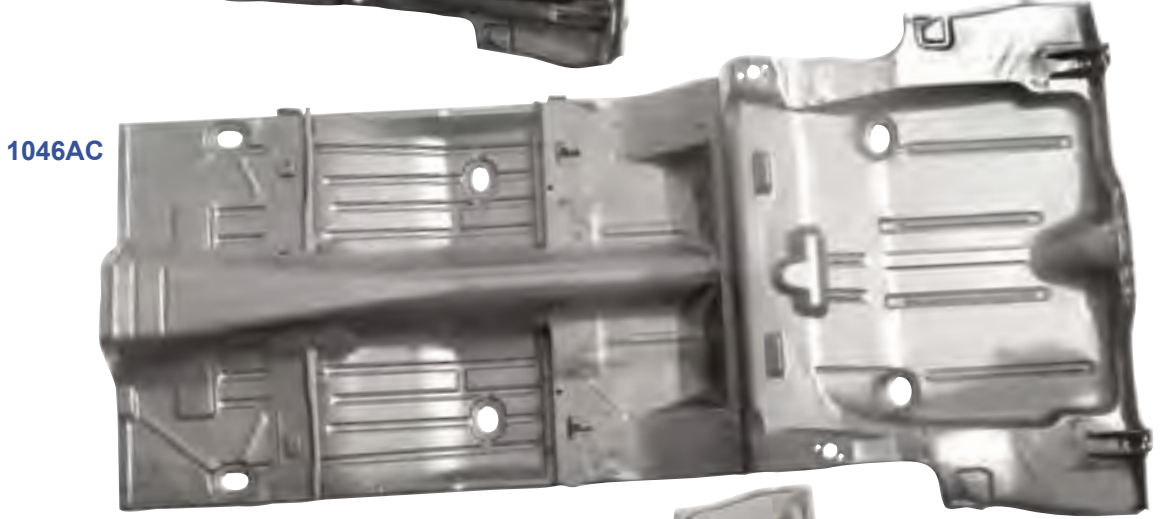

Wholesale Only. MSRP not including Taxes, Shipping and Handling. MSRP are subject to change without notice

*Does Not Qualify For Free Freight Program
* non stocking item- Call for availability **

1046AA	New	1967	Complete Floor Pan With Trunk Floor Pan	MSRP $3350.00 ea
1046AB	New	1968	Complete Floor Pan With Trunk Floor Pan	MSRP $3350.00 ea
1046AC	New	1969	Complete Floor Pan With Trunk Floor Pan	MSRP $3350.00 ea