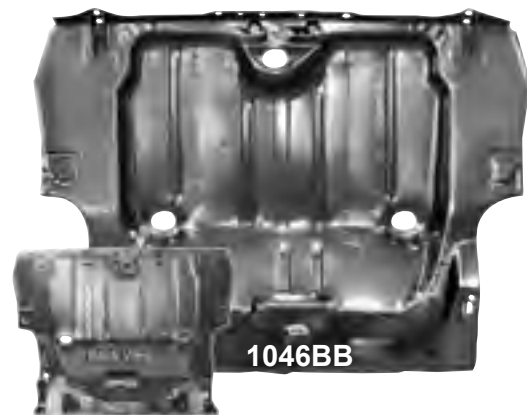

Trunk Floor Pans

1048ZA

1006J

1046B

1046BB

1046C

1048Z

1048ZA	New	1970-73	Complete Trunk Floor Pan with Transition Pan & Frame Rails	MSRP \$2295.00 ea
1046B		1967	Full Trunk Floor Pan (Not Staggered Shocks)	MSRP \$497.00 ea
1046BB		1968	Full Trunk Floor Pan	MSRP \$497.00 ea
1046C		1969	Full Trunk Floor Pan	MSRP \$497.00 ea
1048Z		1970-73	Full Trunk Floor Pan	MSRP \$555.00 ea
1006J	New	1967-69	Upper Shock Mount	MSRP \$22.00 ea