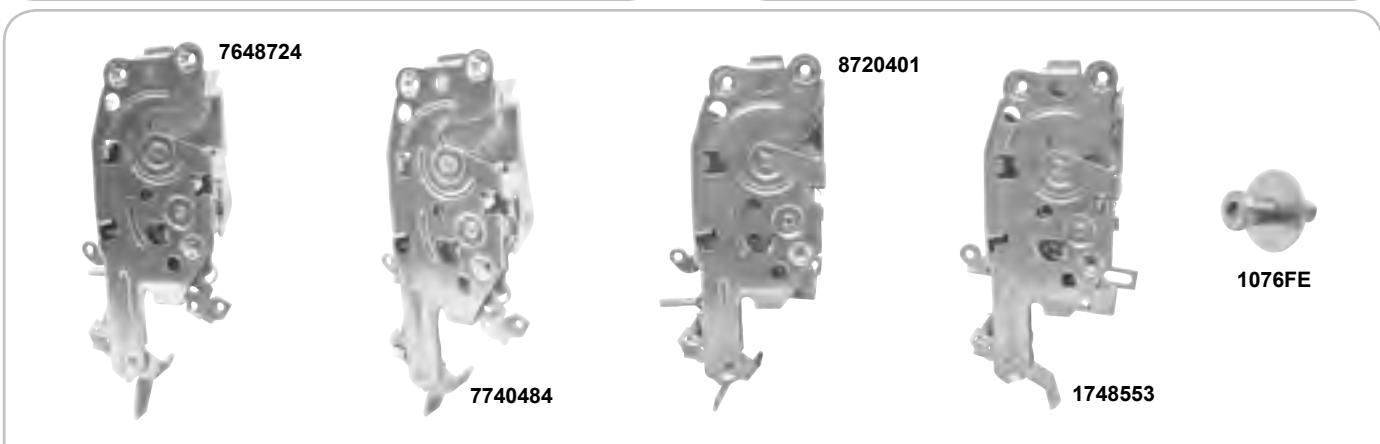

7648724	1967	Door Latch RH	MSRP $69.00 ea
7648725	1967	Door Latch LH	MSRP $69.00 ea
7740484	1968	Door Latch RH	MSRP $69.00 ea
7740485	1968	Door Latch LH	MSRP $69.00 ea
8720401	1969	Door Latch RH	MSRP $69.00 ea
8720402	1969	Door Latch LH	MSRP $69.00 ea
1748553	1970-81	Door Latch RH	MSRP $69.00 ea
1748554	1970-81	Door Latch LH	MSRP $69.00 ea
1076FE	1967-81 1967-75	Door Lock Striker, Camaro® (Firebird®)	MSRP $17.00 ea

Door Latches