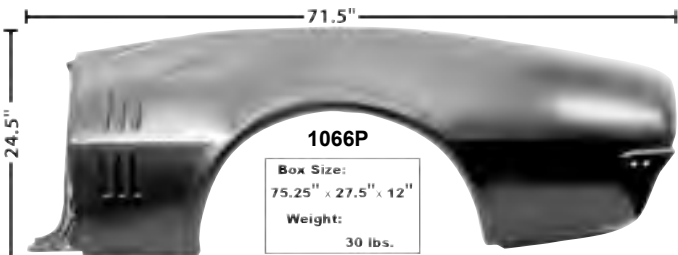

1066	1967	Full Quarter Panel RH, Coupe	MSRP $460.00 ea
1066A	1967	Full Quarter Panel LH, Coupe	MSRP $460.00 ea
1066W	1967	Full Quarter Panel RH, Convertible	MSRP $460.00 ea
1066X	1967	Full Quarter Panel LH, Convertible	MSRP $460.00 ea
1066S	1967	Full Quarter Panel RH, Coupe, Firebird®	MSRP $460.00 ea
1066T	1967	Full Quarter Panel LH, Coupe, Firebird®	MSRP $460.00 ea
1066N	1967	Full Quarter Panel RH, Convertible, Firebird®	MSRP $460.00 ea
1066P	1967	Full Quarter Panel LH, Convertible, Firebird®	MSRP $460.00 ea