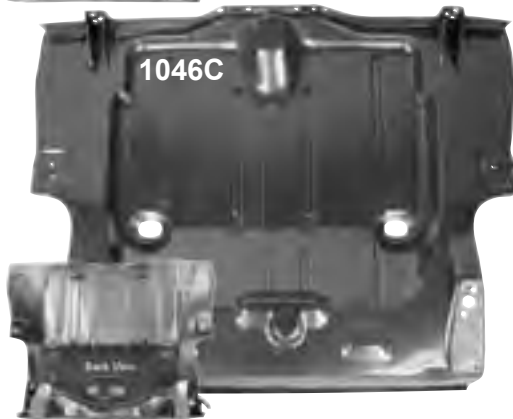

Trunk Floor Pans

1048ZA

1006J

1046B

1046BB

1046C

1048Z

1048ZA	New	1970-73	Complete Trunk Floor Pan with Transition Pan & Frame Rails	MSRP \$2295.00 ea
1046B		1967	Full Trunk Floor Pan (Not Staggered Shocks)	MSRP \$497.00 ea
1046BB		1968	Full Trunk Floor Pan	MSRP \$497.00 ea
1046C		1969	Full Trunk Floor Pan	MSRP \$497.00 ea
1048Z		1970-73	Full Trunk Floor Pan	MSRP \$555.00 ea
1006J	New	1967-69	Upper Shock Mount	MSRP \$22.00 ea