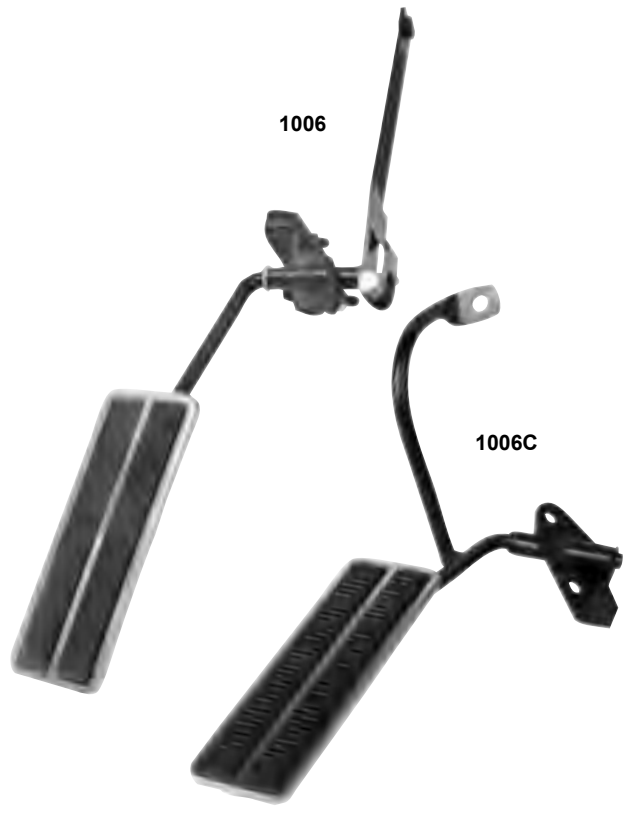

Brake Pedal Pads & Trim

Brake, Clutch, Accel. Pedal Pads/Trim

1006	1967-69	Accelerator Pedal Assy, Bell Crank Style, v8	MSRP $72.00 ea
1006C	1967-69	Accel. Pedal Assy, Cable Style, 6Cyl. / Dual Carb.	MSRP $67.00 ea

Accelerator Pedal Assemblies

1047G	1970-72	Accelerator Bracket	MSRP $20.00 ea

Accelerator Brkt.

1001G	New	1967-69	Ignition Coil Mounting Bracket	MSRP $30.00 ea

Ign. Coil Bracket