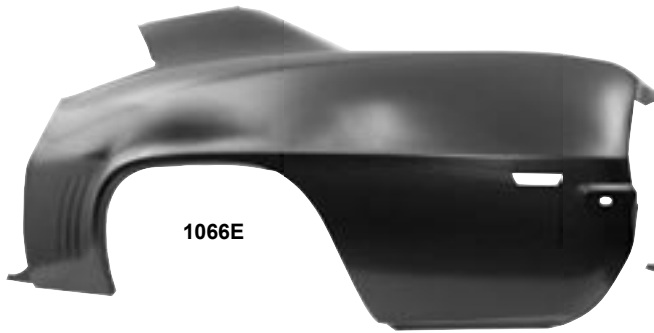

Wholesale Only. MSRP not including Taxes, Shipping and Handling. MSRP are subject to change without notice.

Quarter Panels, continued

1066V

1066R

1066U	1968	Full Quarter Panel RH, Coupe, Firebird®	MSRP \$460.00 ea
1066V	1968	Full Quarter Panel LH, Coupe, Firebird®	MSRP \$460.00 ea
1066Q	1968	Full Quarter Panel RH, Convertible, Firebird®	MSRP \$460.00 ea
1066R	1968	Full Quarter Panel LH, Convertible, Firebird®	MSRP \$460.00 ea