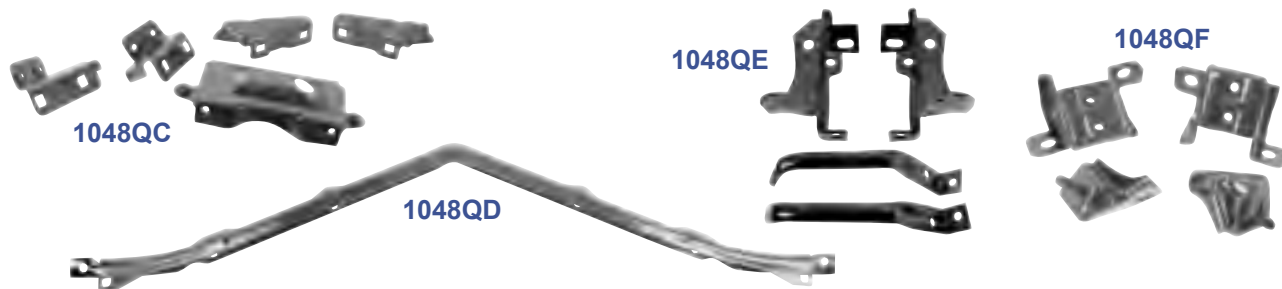

1048QC	New 1969	Rear Bumper Bracket Set, 5 pcs. Firebird®	MSRP $152.00 ea
1048QD	New 1970-73	Front Inner Bumper Brace	MSRP $139.00 ea
1048QE	New 1970-73	Front Bumper Bracket	MSRP $152.00 ea
1048QF	New 1970-72	Rear Bumper Brackets, 4 pcs.	MSRP $152.00 ea