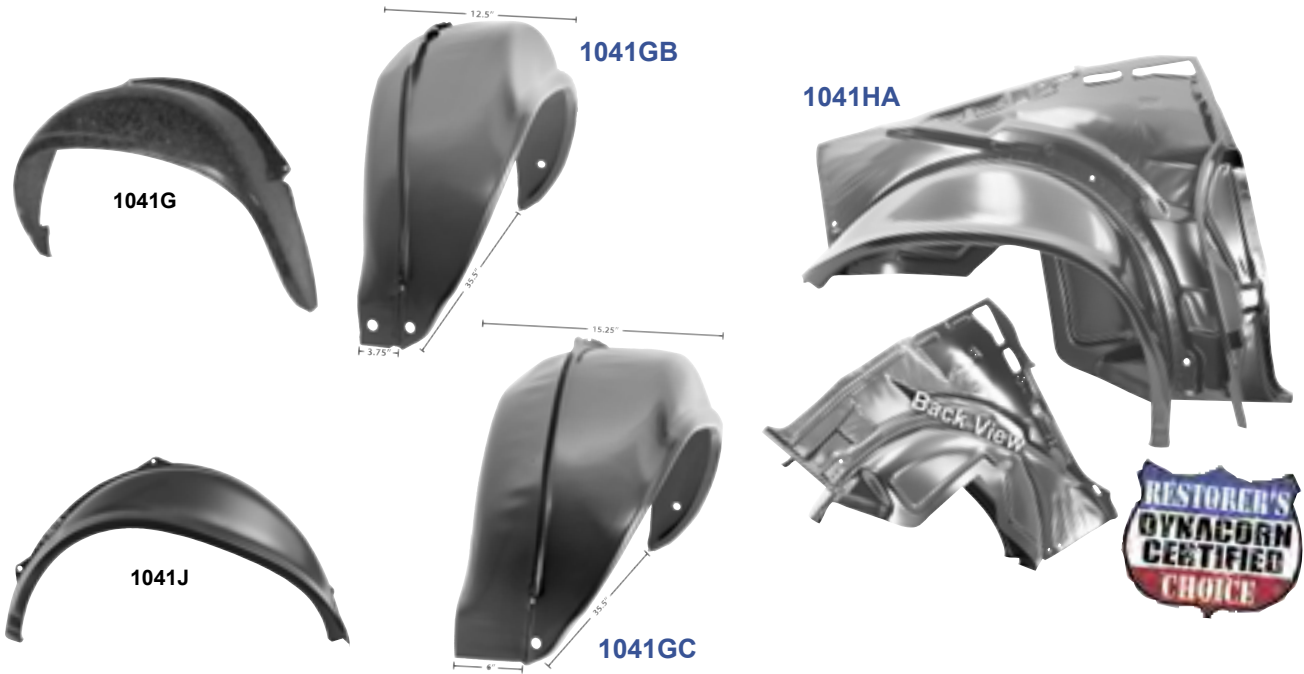

Wheelhouses

1041F	1969	Outer Wheelhouse RH	MSRP $54.00 ea
1041G	1969	Outer Wheelhouse LH	MSRP $54.00 ea
1041GA	New 1969	Complete Wheelhouse (Outer & 3 3/4" Inner) RH	MSRP $164.00 ea
1041GB	New 1969	Complete Wheelhouse (Outer & 3 3/4" Inner) LH	MSRP $164.00 ea
1041FC	New 1969	Complete Wheelhouse (Outer & 6" Wide Inner) RH	MSRP $240.00 ea
1041GC	New 1969	Complete Wheelhouse (Outer & 6" Wide Inner) LH	MSRP $240.00 ea
1041H	1970-81	Outer Wheelhouse RH	MSRP $87.00 ea
1041J	1970-81	Outer Wheelhouse LH	MSRP $87.00 ea
1041HA	New 1970-81	Wheelhouse & Quarter Structure RH	MSRP $1150.00 ea
1041JA	New 1970-81	Wheelhouse & Quarter Structure LH	MSRP $1150.00 ea