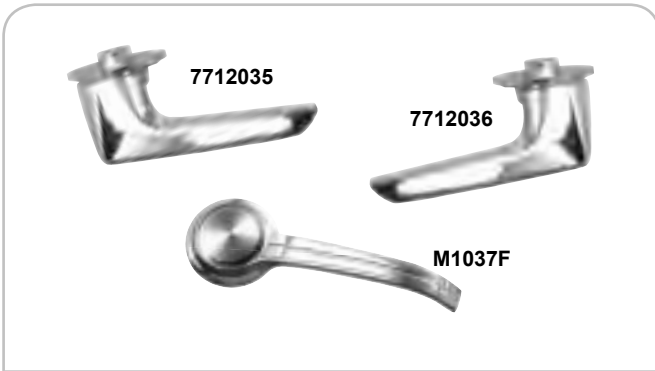

Wholesale Only. MSRP not including Taxes, Shipping and Handling. MSRP are subject to change without notice.

7712035	1967	Interior Door Handle, Deluxe RH
7712036	1967	Interior Door Handle, Deluxe LH
MSRP $29.00 ea		
M1037F	1967	Interior Door Handle, Standard, Fits RH/LH
MSRP $14.00 ea